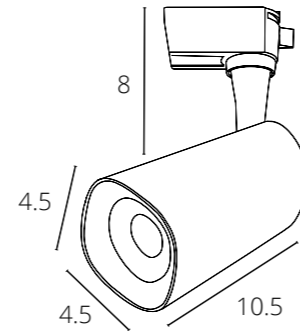

BARUT

A4561PL-1WH	Белый	LED 10W	750 Lm	4000 K
A4561PL-1BK	Черный	LED 10W	750 Lm	4000 K