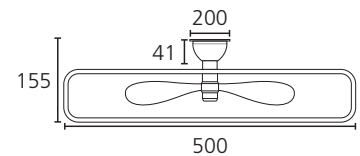

FAN / VENTILATOR / VENTILATEUR

DC, 20 W

3 speed

3.172 m³/h
52,87 m³/min
3,04 (m³/min)/W

53,15 db(A)

LIGHT / LICHT / LUMIÈRE

incl. LED, 30 W
incl. LED, 6 W

RGB+TW
3000-6500 K

4000 lm

dimmable via remote

FUNCTION / FUNKTION / FONCTION

switch type:
remote control

timer function:
1h 2h 4h

summer / winter
mode

COLOR & DIMENSIONS / FARBE & MASSE / COULEUR & DIMENSIONS

steel / black

acrylic / milky