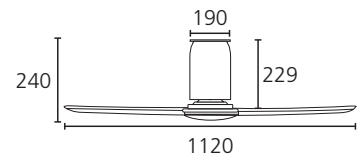

 steel / matte white

 ABS, UV resistant / white matt

35133 IGELDO

 530 mm, 21"

 13-20 m²

 5 years

included/
inklusive/inclus

FAN / VENTILATOR / VENTILATEUR