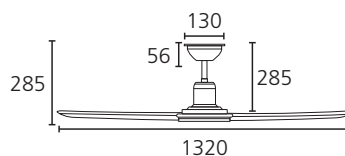

COLOR & DIMENSIONS / FARBE & MASSE / COULEUR & DIMENSIONS

ABS / matte black

ABS / walnut