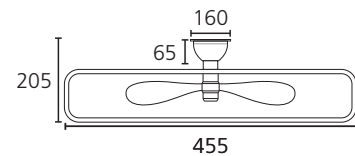

COLOR & DIMENSIONS / FARBE & MASSE / COULEUR & DIMENSIONS

ABS / white, black

acrylic / milky

35144 SAYULITA-L

550 mm, 22"

13-20 m²

2 years

included/
inklusive/inclus