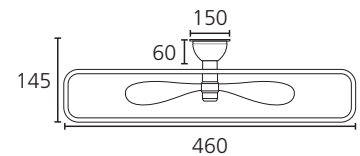

COLOR & DIMENSIONS / FARBE & MASSE / COULEUR & DIMENSIONS

 ABS / white

 acrylic / milky

35216 SAYULITA 1

 460 mm, 18"

 13-20 m²

 2 years

included/
inklusive/inclus