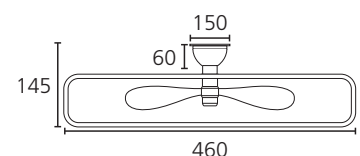

included/
inklusive/inclus

FAN / VENTILATOR / VENTILATEUR

DC, 12,24 W

3 speed

1.197 m³/h
17,96 m³/min
1,47 (m³/min)/W

58,58 db(A)

LIGHT / LICHT / LUMIÈRE

incl. LED, 20,8 W
incl. LED, 4,5 W

RGB+TW
2700-6500 K

3280 lm

dimmable via remote

FUNCTION / FUNKTION / FONCTION

switch type:
remote control

timer function:
2h 4h

summer / winter
mode

COLOR & DIMENSIONS / FARBE & MASSE / COULEUR & DIMENSIONS

ABS / white, black

acrylic / milky