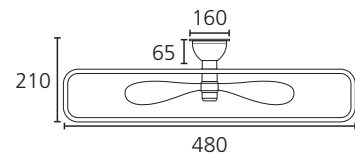

COLOR & DIMENSIONS / FARBE & MASSE / COULEUR & DIMENSIONS

ABS / matte white

acrylic / milky