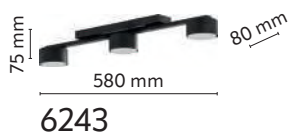

DALLAS GOLD, DALLAS BLACK

■ index: 6096 ■ index: 6241	↔ 80 mm ↗ 80 mm ↕ 42 mm	💡 1 x GX 53 | 230V | max 10W | LED
■ index: 6090 ■ index: 6240	↔ 110 mm ↗ 80 mm ↕ 80 mm	💡 1 x GX 53 | 230V | max 10W | LED
■ index: 6091 ■ index: 6243	↔ 580 mm ↗ 80 mm ↕ 75 mm	💡 3 x GX 53 | 230V | max 10W | LED
■ index: 6095 ■ index: 6245	↔ 830 mm ↗ 80 mm ↕ 75 mm	💡 4 x GX 53 | 230V | max 10W | LED
■ index: 6094 ■ index: 6244	↔ 830 mm ↗ 80 mm ↕ 1405 mm	💡 4 x GX 53 | 230V | max 10W | LED
■ index: 6092 ■ index: 6246	↔ 1080 mm ↗ 80 mm ↕ 1300 mm	💡 5 x GX 53 | 230V | max 10W | LED

material of the lamp: metal, plastic