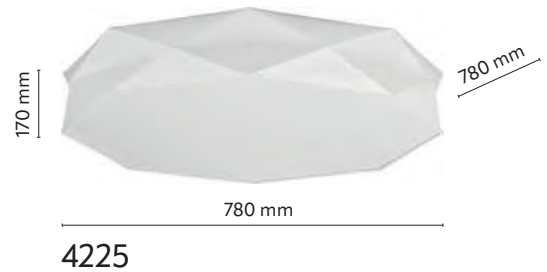

4225

KANTOOR WHITE, KANTOOR GRAY, KANTOOR BLACK, KANTOOR NATURE

☐ index: 4785 (AB: 9665) ☐ index: 4787 (AB: 9667) ☐ index: 4786 (AB: 9666) ☐ index: 4788 (AB: 9668)	↔ 230 mm ↗ 170 mm ↕ 150 mm	💡 1 x E27 | 230V | max 15W | LED
☐ index: 1565 (AB: 8676) ☐ index: 1566 (AB: 8677) ☐ index: 1567 (AB: 8678) ☐ index: 6195 (AB: 9403)	↔ 520 mm ↗ 520 mm ↕ 170 mm	💡 4 x E27 | 230V | max 15W | LED
☐ index: 4225 (AB: 8971) ☐ index: 4223 (AB: 9918) ☐ index: 4227 (AB: 8973) ☐ index: 6196 (AB: 9404)	↔ 780 mm ↗ 780 mm ↕ 170 mm	💡 6 x E27 | 230V | max 15W | LED

material of the lamp: textile, metal, plastic