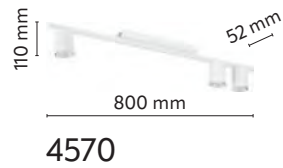

4570

4744

4571

5490

5484

LOGAN WHITE, LOGAN BLACK

☐ index: 4570 ☒ index: 4565	↔ 800 mm ↗ 52 mm ↕ 110 mm	💡 3 x GU10 | 230V | max10W | LED
☐ index: 4571 ☒ index: 4566	↔ 1000 mm ↗ 52 mm ↕ 110 mm	💡 4 x GU10 | 230V | max10W | LED
☐ index: 4744 ☒ index: 4743	↔ 430 mm ↗ 100 mm ↕ 270 mm	💡 1 x GU10 | 230V | max10W | LED
☐ index: 5490 ☒ index: 5414	↔ 200 mm ↗ 180 mm ↕ 400 mm	💡 1 x GU10 | 230V | max10W | LED
☐ index: 5484 ☒ index: 5489	↔ 300 mm ↗ 300 mm ↕ 1400 mm	💡 1 x GU10 | 230V | max10W | LED

material of the lamp: metal, plastic