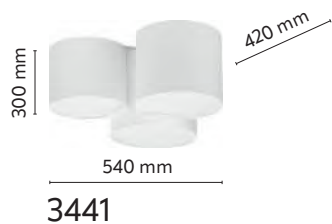

MONA WHITE, MONA NATURE, MONA COLOUR, MONA GOLD

☐ index: 3441 (AB: 9194) ☐ index: 6591 (AB: 9406) ☐ index: 4183 (AB: 9360) ☐ index: 3445 (AB: 9198)	↔ 540 mm ↗ 420 mm ↓ 300 mm	💡 3 x E27 | 230V | max 15W | LED
☐ index: 3442 (AB: 9195) ☐ index: 6592 (AB: 9407) ☐ index: 4184 (AB: 9361) ☐ index: 3446 (AB: 9199)	↔ 690 mm ↗ 500 mm ↓ 300 mm	💡 4 x E27 | 230V | max 15W | LED
☐ index: 3443 (AB: 9196) ☐ index: 6593 (AB: 9408) ☐ index: 4185 (AB: 9362) ☐ index: 3447 (AB: 9200)	↔ 810 mm ↗ 470 mm ↓ 300 mm	💡 5 x E27 | 230V | max 15W | LED

material of the lamp: textile, metal, plastic