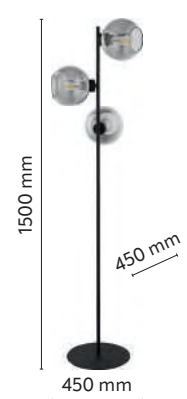

CUBUS GRAPHITE

index: 4138 (KL: 7381)	↔ 250 mm	↗ 180 mm	↕ 260 mm	💡 1 x E27 | 230V | max 15W | LED
index: 5102 (KL: 7381)	↔ 270 mm	↗ 200 mm	↕ 460 mm	💡 1 x E27 | 230V | max 15W | LED
index: 4292 (KL: 7429)	↔ 300 mm	↗ 300 mm	↕ 1750 mm	💡 1 x E27 | 230V | max 15W | LED
index: 5239 (KL: 7381)	↔ 450 mm	↗ 450 mm	↕ 1500 mm	💡 3 x E27 | 230V | max 15W | LED
index: 4113 (KL: 7381, 7426)	↔ 950 mm	↗ 360 mm	↕ 1750 mm	💡 8 x E27 | 230V | max 15W | LED

material of the lamp: metal, plastic, glass