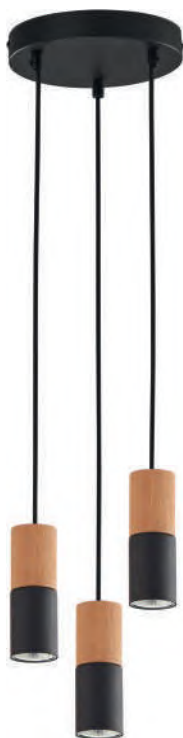

material of the lamp: metal, wood, plastic, glass

4623

ELIT BLACK WOOD

6309

6311

6310

ELIT BLACK WOOD

index: 6309	↔ 52 mm	↗ 52 mm	↕ 1600 mm	💡 1 x GU10 230V max 10W LED
index: 6310	↔ 300 mm	↗ 300 mm	↕ 900 mm	💡 3 x GU10 230V max 10W LED
index: 6311	↔ 710 mm	↗ 52 mm	↕ 1600 mm	💡 4 x GU10 230V max 10W LED