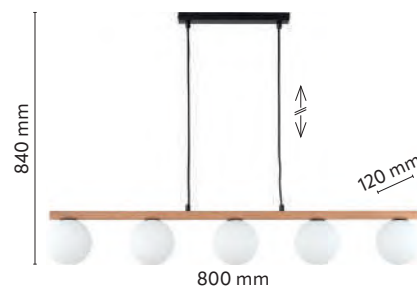

ESTERA WOOD

index: 4620 (KL: 7454)	↔ 270 mm	↗ 120 mm	↕ 340 mm	💡 2 x G9 | 230V | max 6W | LED
index: 4621 (KL: 7454)	↔ 630 mm	↗ 120 mm	↕ 170 mm	💡 3 x G9 | 230V | max 6W | LED
index: 4623 (KL: 7454)	↔ 800 mm	↗ 120 mm	↕ 840 mm	💡 5 x G9 | 230V | max 6W | LED

material of the lamp: metal, wood, plastic, glass