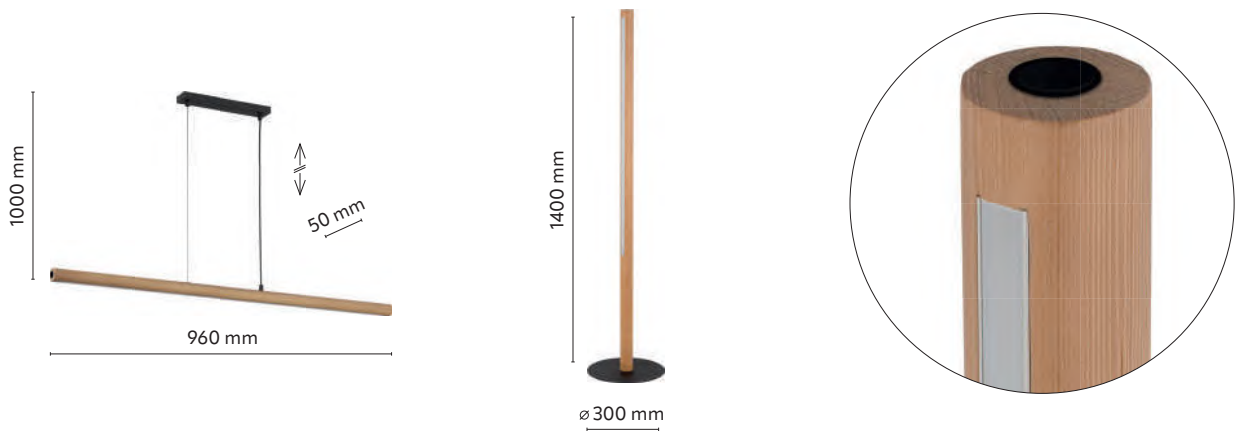

material of the lamp: wood, metal, plastic

ROLLO

4194

ROLLO

index: 4194	↔ 960 mm	↗ 50 mm	↕ 1000 mm	💡 4411 lm 24V 30W 3000K LED
index: 1409	↔ 300 mm	↗ 300 mm	↕ 1400 mm	💡 4411 lm 24V 30W 3000K LED

material of the lamp: metal, wood, plastic