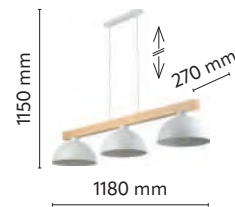

4712

OSLO WHITE

index: 4851	↔ 335 mm	↗ 335 mm	↕ 1700 mm	💡 1 x E27 | 230V | max 15W | LED
index: 4713	↔ 830 mm	↗ 335 mm	↕ 1200 mm	💡 2 x E27 | 230V | max 15W | LED
index: 4712	↔ 1180 mm	↗ 270 mm	↕ 1150 mm	💡 3 x E27 | 230V | max 15W | LED
index: 5592	↔ 800 mm	↗ 350 mm	↕ 1800 mm	💡 1 x E27 | 230V | max 15W | LED

material of the lamp: metal, wood, plastic