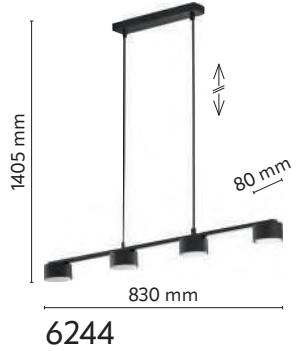

DALLAS GOLD, DALLAS BLACK

■ index: 6096 ■ index: 6241	↔ 80 mm ↗ 80 mm ↕ 42 mm	💡 1 x GX 53 | 230V | max 10W | LED
■ index: 6090 ■ index: 6240	↔ 110 mm ↗ 80 mm ↕ 80 mm	💡 1 x GX 53 | 230V | max 10W | LED
■ index: 6091 ■ index: 6243	↔ 580 mm ↗ 80 mm ↕ 75 mm	💡 3 x GX 53 | 230V | max 10W | LED
■ index: 6095 ■ index: 6245	↔ 830 mm ↗ 80 mm ↕ 75 mm	💡 4 x GX 53 | 230V | max 10W | LED
■ index: 6094 ■ index: 6244	↔ 830 mm ↗ 80 mm ↕ 1405 mm	💡 4 x GX 53 | 230V | max 10W | LED
■ index: 6092 ■ index: 6246	↔ 1080 mm ↗ 80 mm ↕ 1300 mm	💡 5 x GX 53 | 230V | max 10W | LED

material of the lamp: metal, plastic