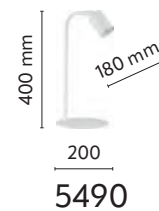

4570

4744

4571

5490

5484

LOGAN WHITE, LOGAN BLACK

☐ index: 4570 ☒ index: 4565	↔ 800 mm ↗ 52 mm ↕ 110 mm	💡 3 x GU10 | 230V | max10W | LED
☐ index: 4571 ☒ index: 4566	↔ 1000 mm ↗ 52 mm ↕ 110 mm	💡 4 x GU10 | 230V | max10W | LED
☐ index: 4744 ☒ index: 4743	↔ 430 mm ↗ 100 mm ↕ 270 mm	💡 1 x GU10 | 230V | max10W | LED
☐ index: 5490 ☒ index: 5414	↔ 200 mm ↗ 180 mm ↕ 400 mm	💡 1 x GU10 | 230V | max10W | LED
☐ index: 5484 ☒ index: 5489	↔ 300 mm ↗ 300 mm ↕ 1400 mm	💡 1 x GU10 | 230V | max10W | LED

material of the lamp: metal, plastic