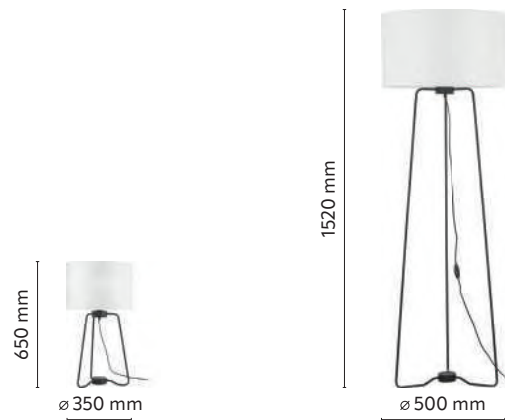

TAMPA

index: 5581 (AB: 9330)	↔ 350 mm	↗ 350 mm	↕ 650 mm	💡 1 x E27 | 230V | max 15W | LED
index: 5580 (AB: 8705)	↔ 500 mm	↗ 500 mm	↕ 1520 mm	💡 1 x E27 | 230V | max 15W | LED

material of the lamp: textile, metal, plastic