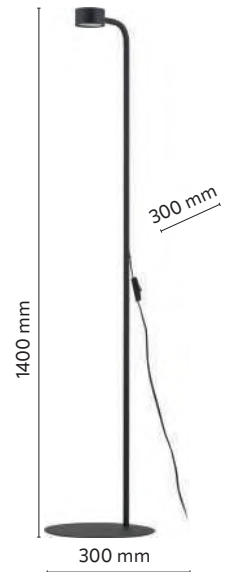

material of the lamp: metal, plastic

5489

4565

4566

5414

4570

4744

4571

material of the lamp: metal, plastic

4690

4689

4692

5579

AVIA

index: 4690	↔ 610 mm	↗ 80 mm	↕ 90 mm	💡 2 x GX 53 230V max 10W LED
index: 4689	↔ 490 mm	↗ 440 mm	↕ 50 mm	💡 3 x GX 53 230V max 10W LED
index: 4692	↔ 660 mm	↗ 640 mm	↕ 50 mm	💡 6 x GX 53 230V max 10W LED
index: 4694	↔ 1110 mm	↗ 210 mm	↕ 780 mm	💡 6 x GX 53 230V max 10W LED
index: 5579	↔ 300 mm	↗ 300 mm	↕ 1400 mm	💡 1 x GX 53 230V max 10W LED

material of the lamp: metal, plastic

4694

3199

3198

3234

3237

3236

3239