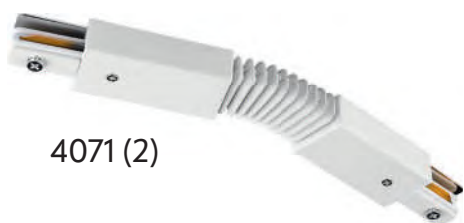

material of the lamp: metal, plastic

(2) - dual-circuit, (3) - three-circuit

TRACER CONNECTORS

DUAL-CIRCUIT (2)

4069 (2)

4067 (2)

4071 (2)

4070 (2)