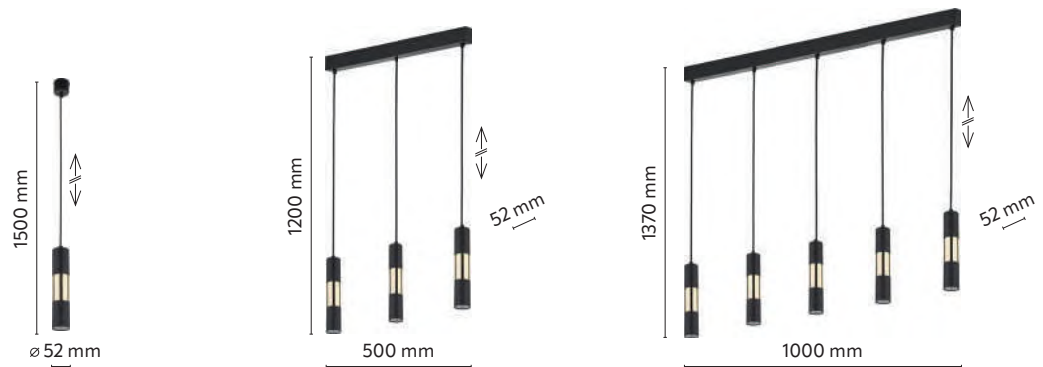

💡 4 x G9 | 230V | max 6W | LED

material: material of the lamp: wood, metal, plastic

4756

4758

VIVIEN

index: 4756	↔ 52 mm	↗ 52 mm	↕ 1500 mm	💡 1 x GU10 230V max 10W LED
index: 4757	↔ 500 mm	↗ 52 mm	↕ 1200 mm	💡 3 x GU10 230V max 10W LED
index: 4758	↔ 1000 mm	↗ 52 mm	↕ 1370 mm	💡 5 x GU10 230V max 10W LED