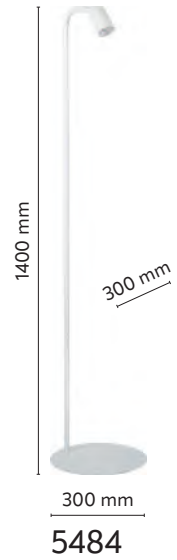

5484

LOGAN WHITE, LOGAN BLACK

☐ index: 4570 ☒ index: 4565	↔ 800 mm ↗ 52 mm ↕ 110 mm	💡 3 x GU10 | 230V | max10W | LED
☐ index: 4571 ☒ index: 4566	↔ 1000 mm ↗ 52 mm ↕ 110 mm	💡 4 x GU10 | 230V | max10W | LED
☐ index: 4744 ☒ index: 4743	↔ 430 mm ↗ 100 mm ↕ 270 mm	💡 1 x GU10 | 230V | max10W | LED
☐ index: 5490 ☒ index: 5414	↔ 200 mm ↗ 180 mm ↕ 400 mm	💡 1 x GU10 | 230V | max10W | LED
☐ index: 5484 ☒ index: 5489	↔ 300 mm ↗ 300 mm ↕ 1400 mm	💡 1 x GU10 | 230V | max10W | LED

material of the lamp: metal, plastic