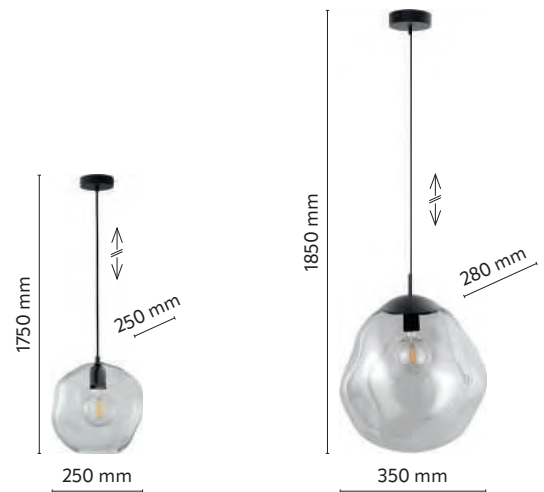

material of the lamp: metal, plastic, glass

3368

3367

3369

4261

4262

4264

SOL