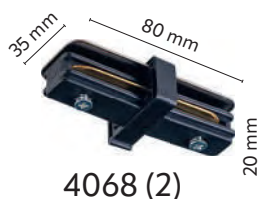

material of the lamp: metal, plastic

(2) - dual-circuit, (3) - three-circuit

TRACER CONNECTORS

DUAL-CIRCUIT (2)

4069 (2)

4067 (2)

4071 (2)

4070 (2)