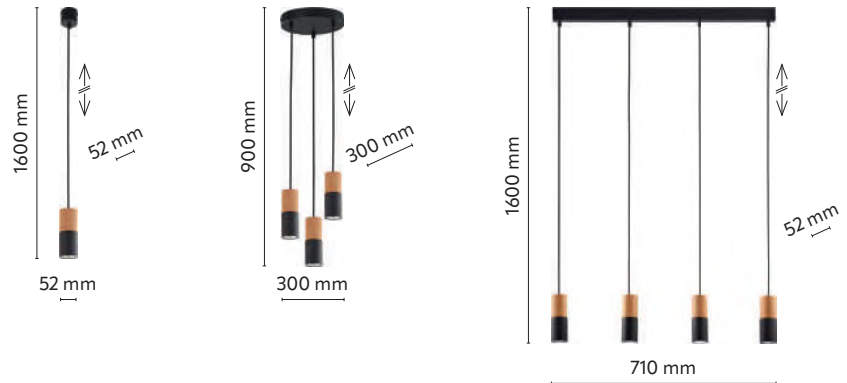

material of the lamp: metal, wood, plastic, glass

4623

ELIT BLACK WOOD

6309

6311

6310

ELIT BLACK WOOD

index: 6309	↔ 52 mm	↗ 52 mm	↕ 1600 mm	💡 1 x GU10 230V max 10W LED
index: 6310	↔ 300 mm	↗ 300 mm	↕ 900 mm	💡 3 x GU10 230V max 10W LED
index: 6311	↔ 710 mm	↗ 52 mm	↕ 1600 mm	💡 4 x GU10 230V max 10W LED