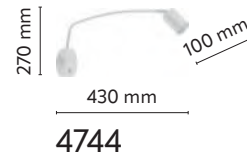

4570

4744

4571

5490

5484

LOGAN WHITE, LOGAN BLACK

☐ index: 4570 ☒ index: 4565	↔ 800 mm ↗ 52 mm ↕ 110 mm	💡 3 x GU10 | 230V | max10W | LED
☐ index: 4571 ☒ index: 4566	↔ 1000 mm ↗ 52 mm ↕ 110 mm	💡 4 x GU10 | 230V | max10W | LED
☐ index: 4744 ☒ index: 4743	↔ 430 mm ↗ 100 mm ↕ 270 mm	💡 1 x GU10 | 230V | max10W | LED
☐ index: 5490 ☒ index: 5414	↔ 200 mm ↗ 180 mm ↕ 400 mm	💡 1 x GU10 | 230V | max10W | LED
☐ index: 5484 ☒ index: 5489	↔ 300 mm ↗ 300 mm ↕ 1400 mm	💡 1 x GU10 | 230V | max10W | LED

material of the lamp: metal, plastic