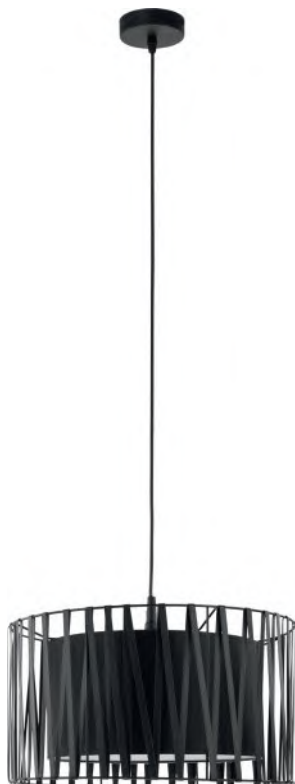

💡 1 x G9 | 230V | max 6W

material of the lamp: metal, plastic

4237

HARMONY BLACK

1654

1655

2898

2899