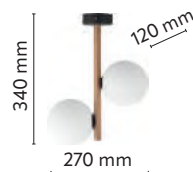

ESTERA WOOD

index: 4620 (KL: 7454)	↔ 270 mm	↗ 120 mm	↕ 340 mm	💡 2 x G9 | 230V | max 6W | LED
index: 4621 (KL: 7454)	↔ 630 mm	↗ 120 mm	↕ 170 mm	💡 3 x G9 | 230V | max 6W | LED
index: 4623 (KL: 7454)	↔ 800 mm	↗ 120 mm	↕ 840 mm	💡 5 x G9 | 230V | max 6W | LED

material of the lamp: metal, wood, plastic, glass