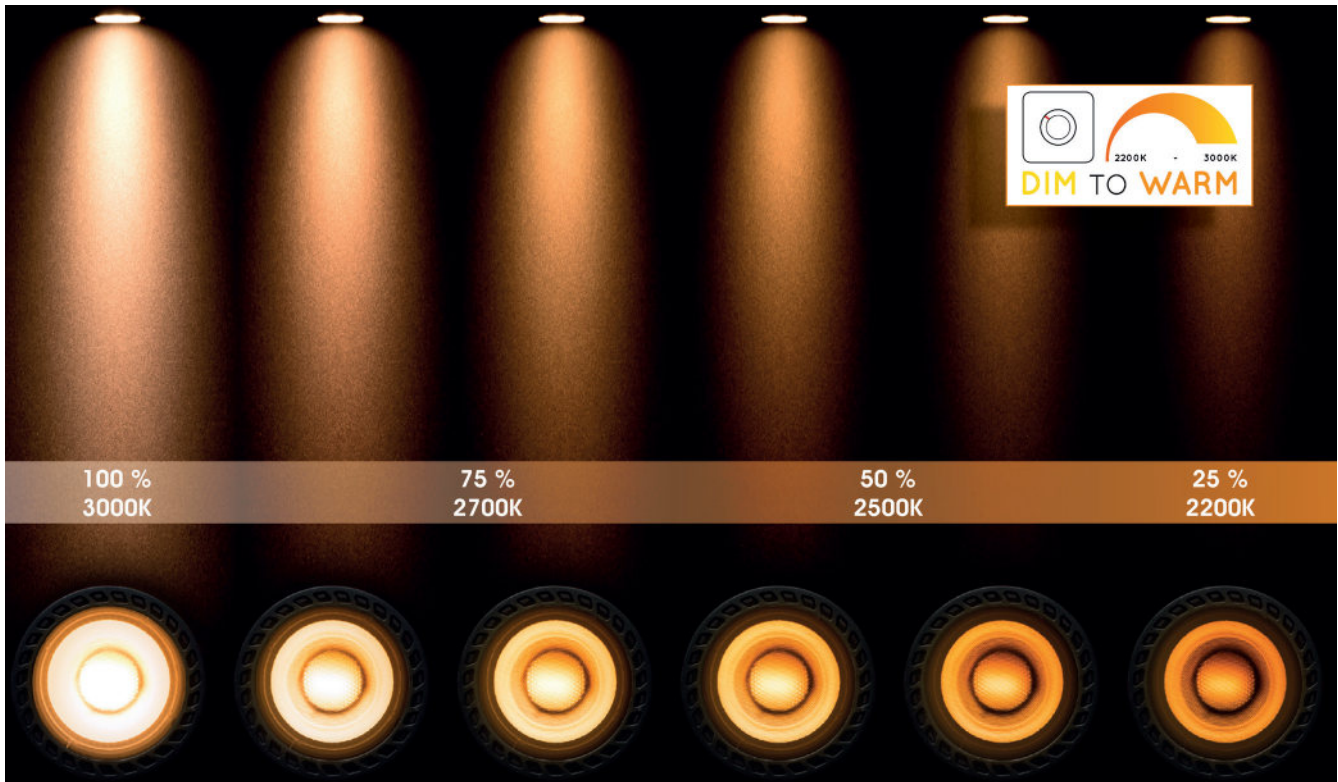

With a **dim-to-warm** bulb the color temperature is adjustable from 3000 Kelvin (warm white) to 2200 Kelvin (extra warm white).

LED GU10 bulbs “dim to warm” by switch

49010/05/30

Ø 5 cm
H 5,3 cm

49010/05/31

100 % = 5W / 350lm 40% = 2W / 140lm 15% = 0,8W / 50lm

LED G9 & G4 bulbs

Ø 0,5 cm
H 5 cm

49026/03/31

Ø 0,96 cm
H 3,85 cm

49029/01/31

Art.numb.	Base	Watt	Kelvin	clear/ matt	Lumen	Cri	Angle	Hrs.	Dimma- ble	Class	bulb/ blister	qty/ctn
49026/03/31	G9	4W	2700 K	CLEAR	350 lm	>80	360°	15.000		F	1	100
49029/01/31	G4	1,5W	2700 K	CLEAR	150lm	>80	360°	15.000	-	F	1	100

LED GU10-ES111 & AR111 bulbs “dim to warm”

Ø 11cm
H 7cm

49041/12/30

22969/12/31

Art.numb.	Base	Watt	Kelvin	Color	Lumen	Cri	Angle	Hrs.	Dimma- ble	Class	bulb/ blister	qty/ctn
49041/12/30	ES111- GU10	12W	3000 K 2200 K	Black	820 lm	>95	40 °	30.000	DIM TO WARM	G	1	10

Dim-to-warm: CCT-tunable, dimming not only by reducing the light intensity but also by changing the color temperature, approaching the dimming result of the former incandescent bulb.

NOTES

NOTES

ILLUMINATES YOUR WORLD