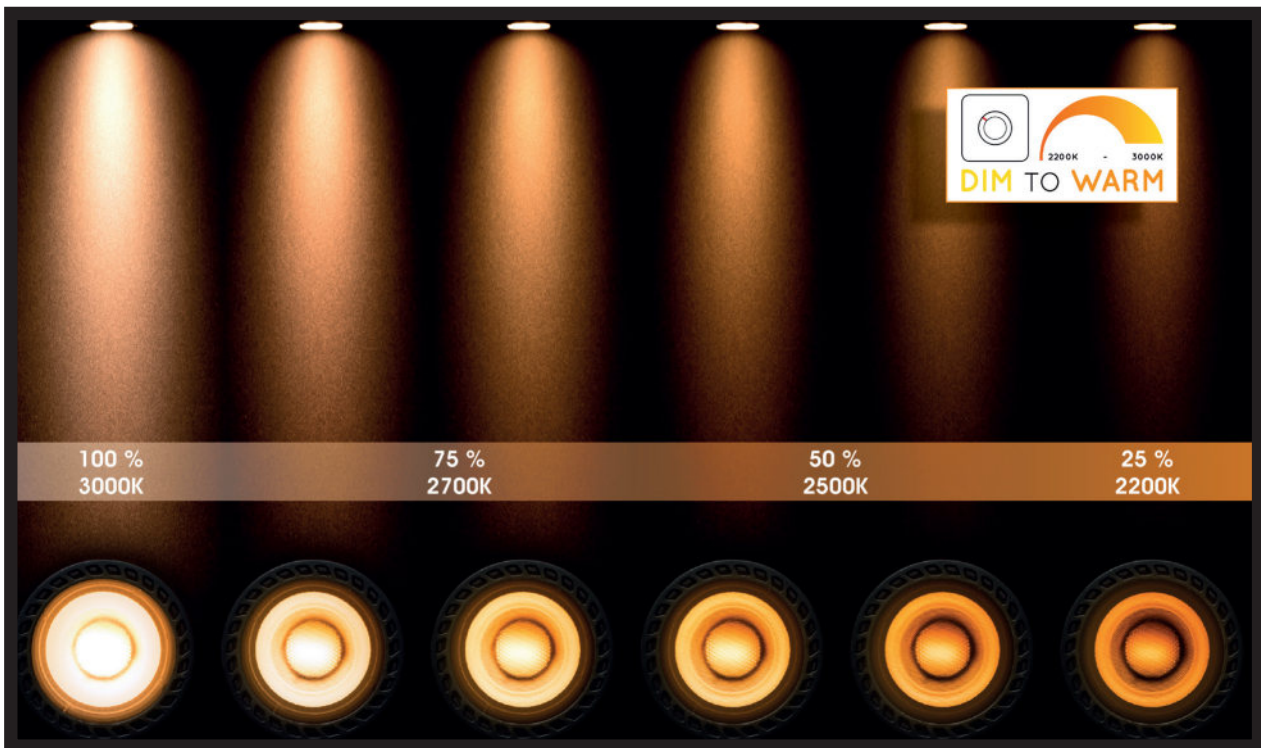

LED GU10 bulbs “dim to warm”

49009/05/30

Ø 5cm
H 5,3 cm

49009/05/31

49009/05/36

Art.numb.	Base	Watt	Kelvin	Color	Lumen	Cri	Angle	Hrs.	Dimma-ble	new Class	bulb/blister	qty/ctn
49009/05/30	GU10	5W	3000 K 2200 K	Black	320 lm	>95	40 °	25.000	DIM TO WARM	G	1	20
49009/05/31	GU10	5W	3000 K 2200 K	White	320 lm	>95	40 °	25.000	DIM TO WARM	G	1	20
49009/05/36	GU10	5W	3000 K 2200 K	Grey	320 lm	>95	40 °	25.000	DIM TO WARM	G	1	20

With a **dim-to-warm** bulb the color temperature is adjustable from 3000 Kelvin (warm white) to 2200 Kelvin (extra warm white).

LED GU10 bulbs “dim to warm” by switch

49010/05/30

Ø 5 cm
H 5,3 cm

49010/05/31