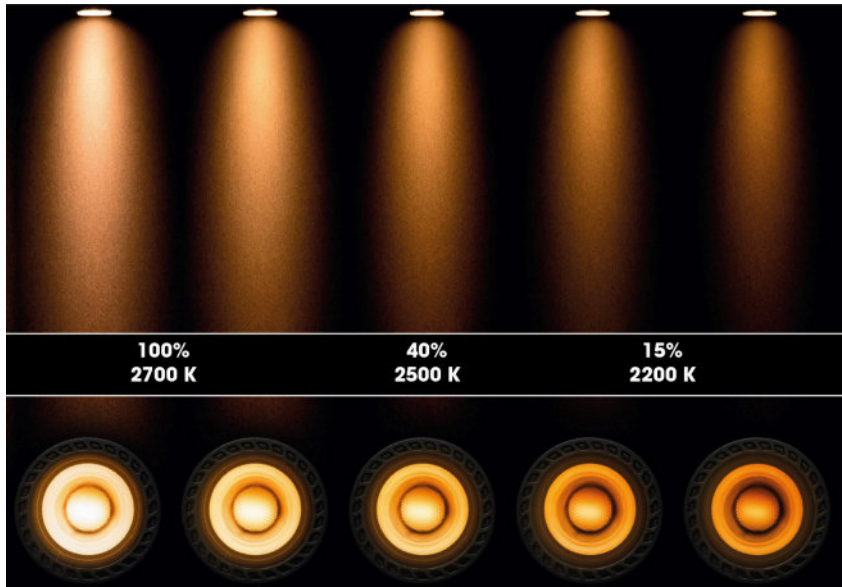

100 % = 5W / 350lm   40% = 2W / 140lm   15% = 0,8W / 50lm