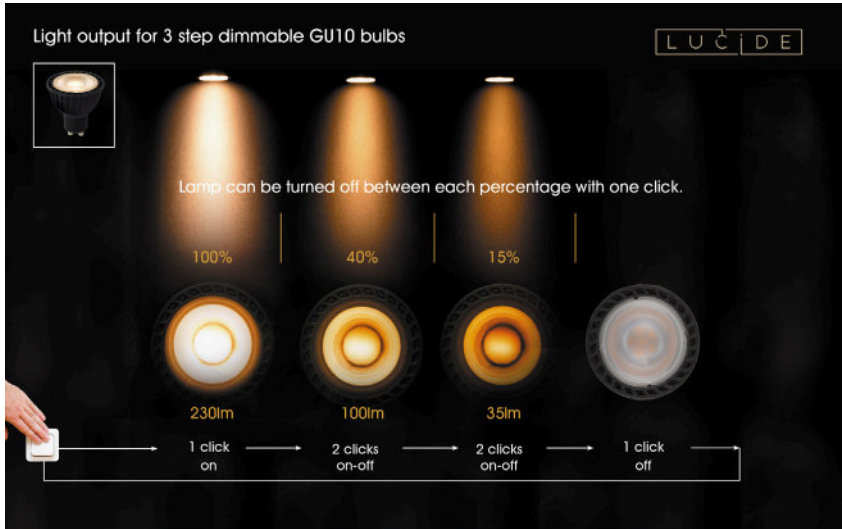

100 % = 5W / 350lm   40% = 2W / 140lm   15% = 0,8W / 50lm