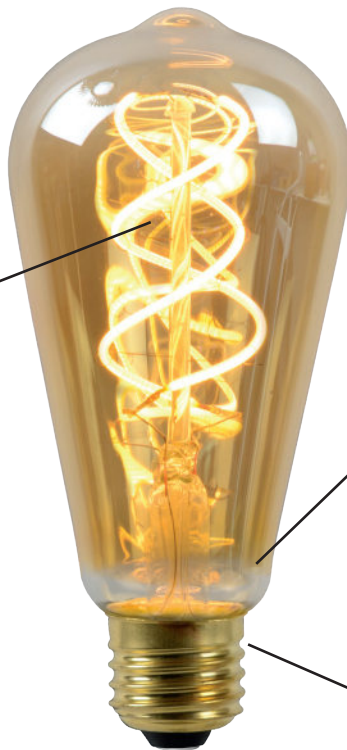

49035/30/62

Art.numb.	Base	Watt	Kelvin	clear/ amber	Lumen	Cri	Angle	Hrs.	Dimma- ble	new Class	bulb/ box	qty/ctn	qty/ innerbox
49042/05/62	E27	5W	2200 K	A60 AMBER	380 lm	>80	360 °	15.000		G	1	100	10
49034/05/62	E27	4,9W	2200 K	ST64 AMBER	380 lm	>80	360 °	15.000		G	1	100	10
49035/05/62	E27	5W	2200 K	T30 AMBER	380 lm	>80	360 °	15.000		G	1	100	10
49035/20/62	E27	5W	2200 K	T32 AMBER	380 lm	>80	360 °	15.000		G	1	100	10
49035/25/62	E27	5W	2200 K	T32 AMBER	380 lm	>80	360 °	15.000		G	1	100	10
49035/30/62	E27	5W	2200 K	T32 AMBER	380 lm	>80	360 °	15.000		G	1	100	10

LED:
High lumen filament,
vintage Edison look,
quality chip without shadow,
360° beam angle,
CRI >90 without distortion.

SAFER:
Produces less heat than
former models,
thus reducing the risk of
burns if accidentally
touched.