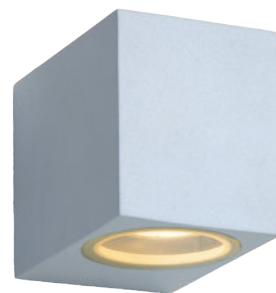

22860/05/31