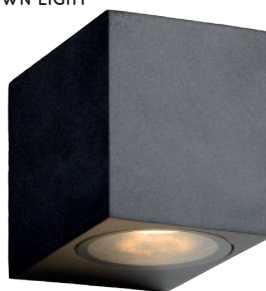

ZORA-LED

- (1x) (2x) GU10/5W LED/3000K/320lm/incl.
- H 7,9/W 9/L 6,5 cm
- H 15/W 9/L 6,5 cm
- beam angle 36°
- colors black/white
- aluminium & glass

DOWN LIGHT

22860/05/30, 31
22860/10/30, 31

22860/05/30