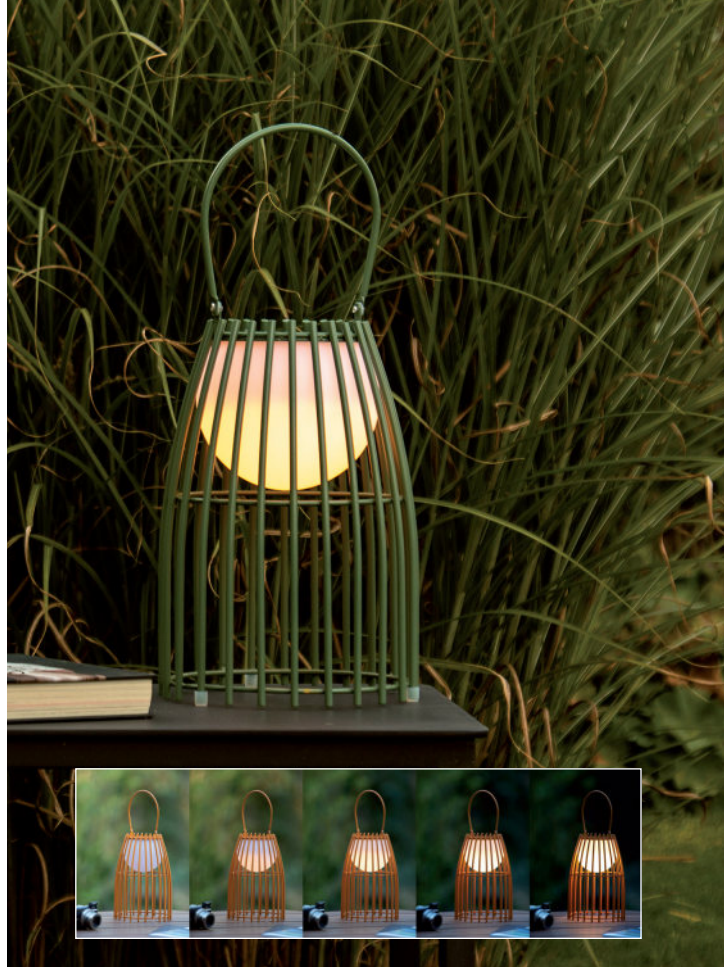

# FJARA

- 1x 0,3W/INTEGRATED LED/2800-3200K/30Lm/incl.
- Ø 17,5/H 25/total H 40 cm
- colors matt black/green/curry/terracotta
- metal
- touch dimmer on the product

06801/01/33

06801/01/97

06801/01/30

06801/01/43