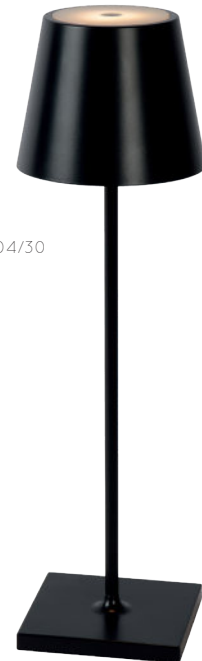

POWER ADAPTER & CABLE INCL.

TOUCH ON-OFF  
AND DIMMABLE

- touch 1x = 2700K
- touch 2x = 3000K
- touch 3x = OFF

27888/04/31

27888/04/30

# JOE

IN- & OUTDOOR

- 1x3W/integrated LED/3 level light/2800-3200K /278lm/incl.
- Ø 14,5/H 26,5 cm
- color opal White
- PE & wood

06800/03/31

- rechargeable battery 5V 4000mAh
- 4.5 - 5.5 hours w/ full power lighting
- 9.5 - 10.5 hours w/ medium power lighting
- 72 hours w/ lowest power lighting