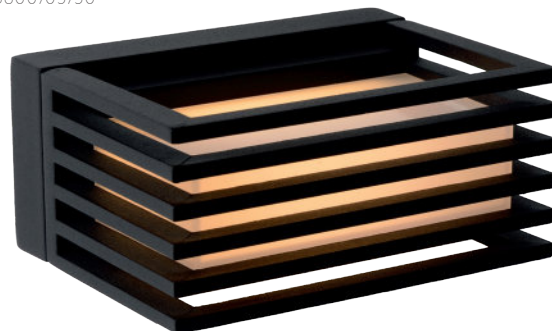

# MALTA LED

- 1x 5,4W/INTEGRATED SMD LED/3000K/231lm/incl.
- H 6,5/W 14/D 10,5 cm
- color black
- aluminium & pc

INTEGRATED  
LED  
INTÉGRÉ

IP54

WARM  
WHITE  
BLANC  
CHAUD

15800/05/30