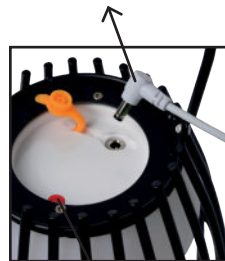

CHARGER USB / INCL.