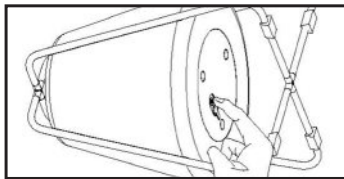

PYRAMID

- 2W/integrated LED/3 level light/2700K /238lm/incl.
- Ø 36/H 41,9 cm
- color dark grey & opal
- aluminium & plastic

- rechargeable battery
- charging time 3 hours
- touch 1 = 100%
- working time w/ full light 4 hours
- touch 2 = 40%
- working time w/ medium light 10 hours
- touch 3 = 10%
- working time w/ little light 50 hours
- touch 4 = On/Off

27801/01/29