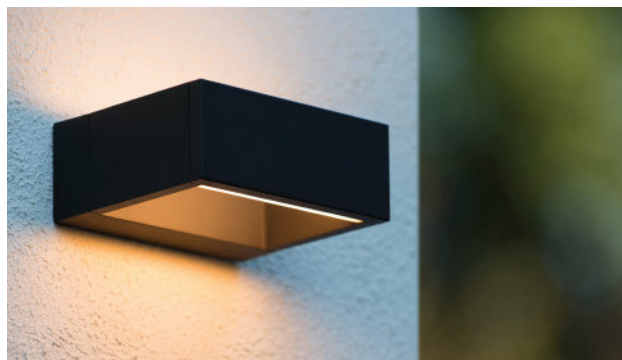

# GOA

- 6,5W/INTEGRATED LED/3000K/350lm/incl.
- H 6/W 13/L 15 cm 28857/06/30
- H 60/W 6/L 15 cm 28857/61/30
- black
- aluminium

INTEGRATED  
LED  
INTÉGRÉ

IP54

WARM  
WHITE  
BLANC  
CHAUD

28857/06/30

28857/61/30