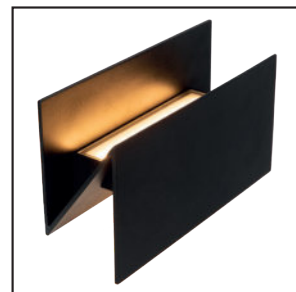

# SWINDON

- 15W/INTEGRATED LED/2700K/651 lm
- L 27/W 10,9/H 15,4 cm
- color black
- aluminum

INTEGRATED  
LED  
INTEGRÉ

IP54

28802/15/30