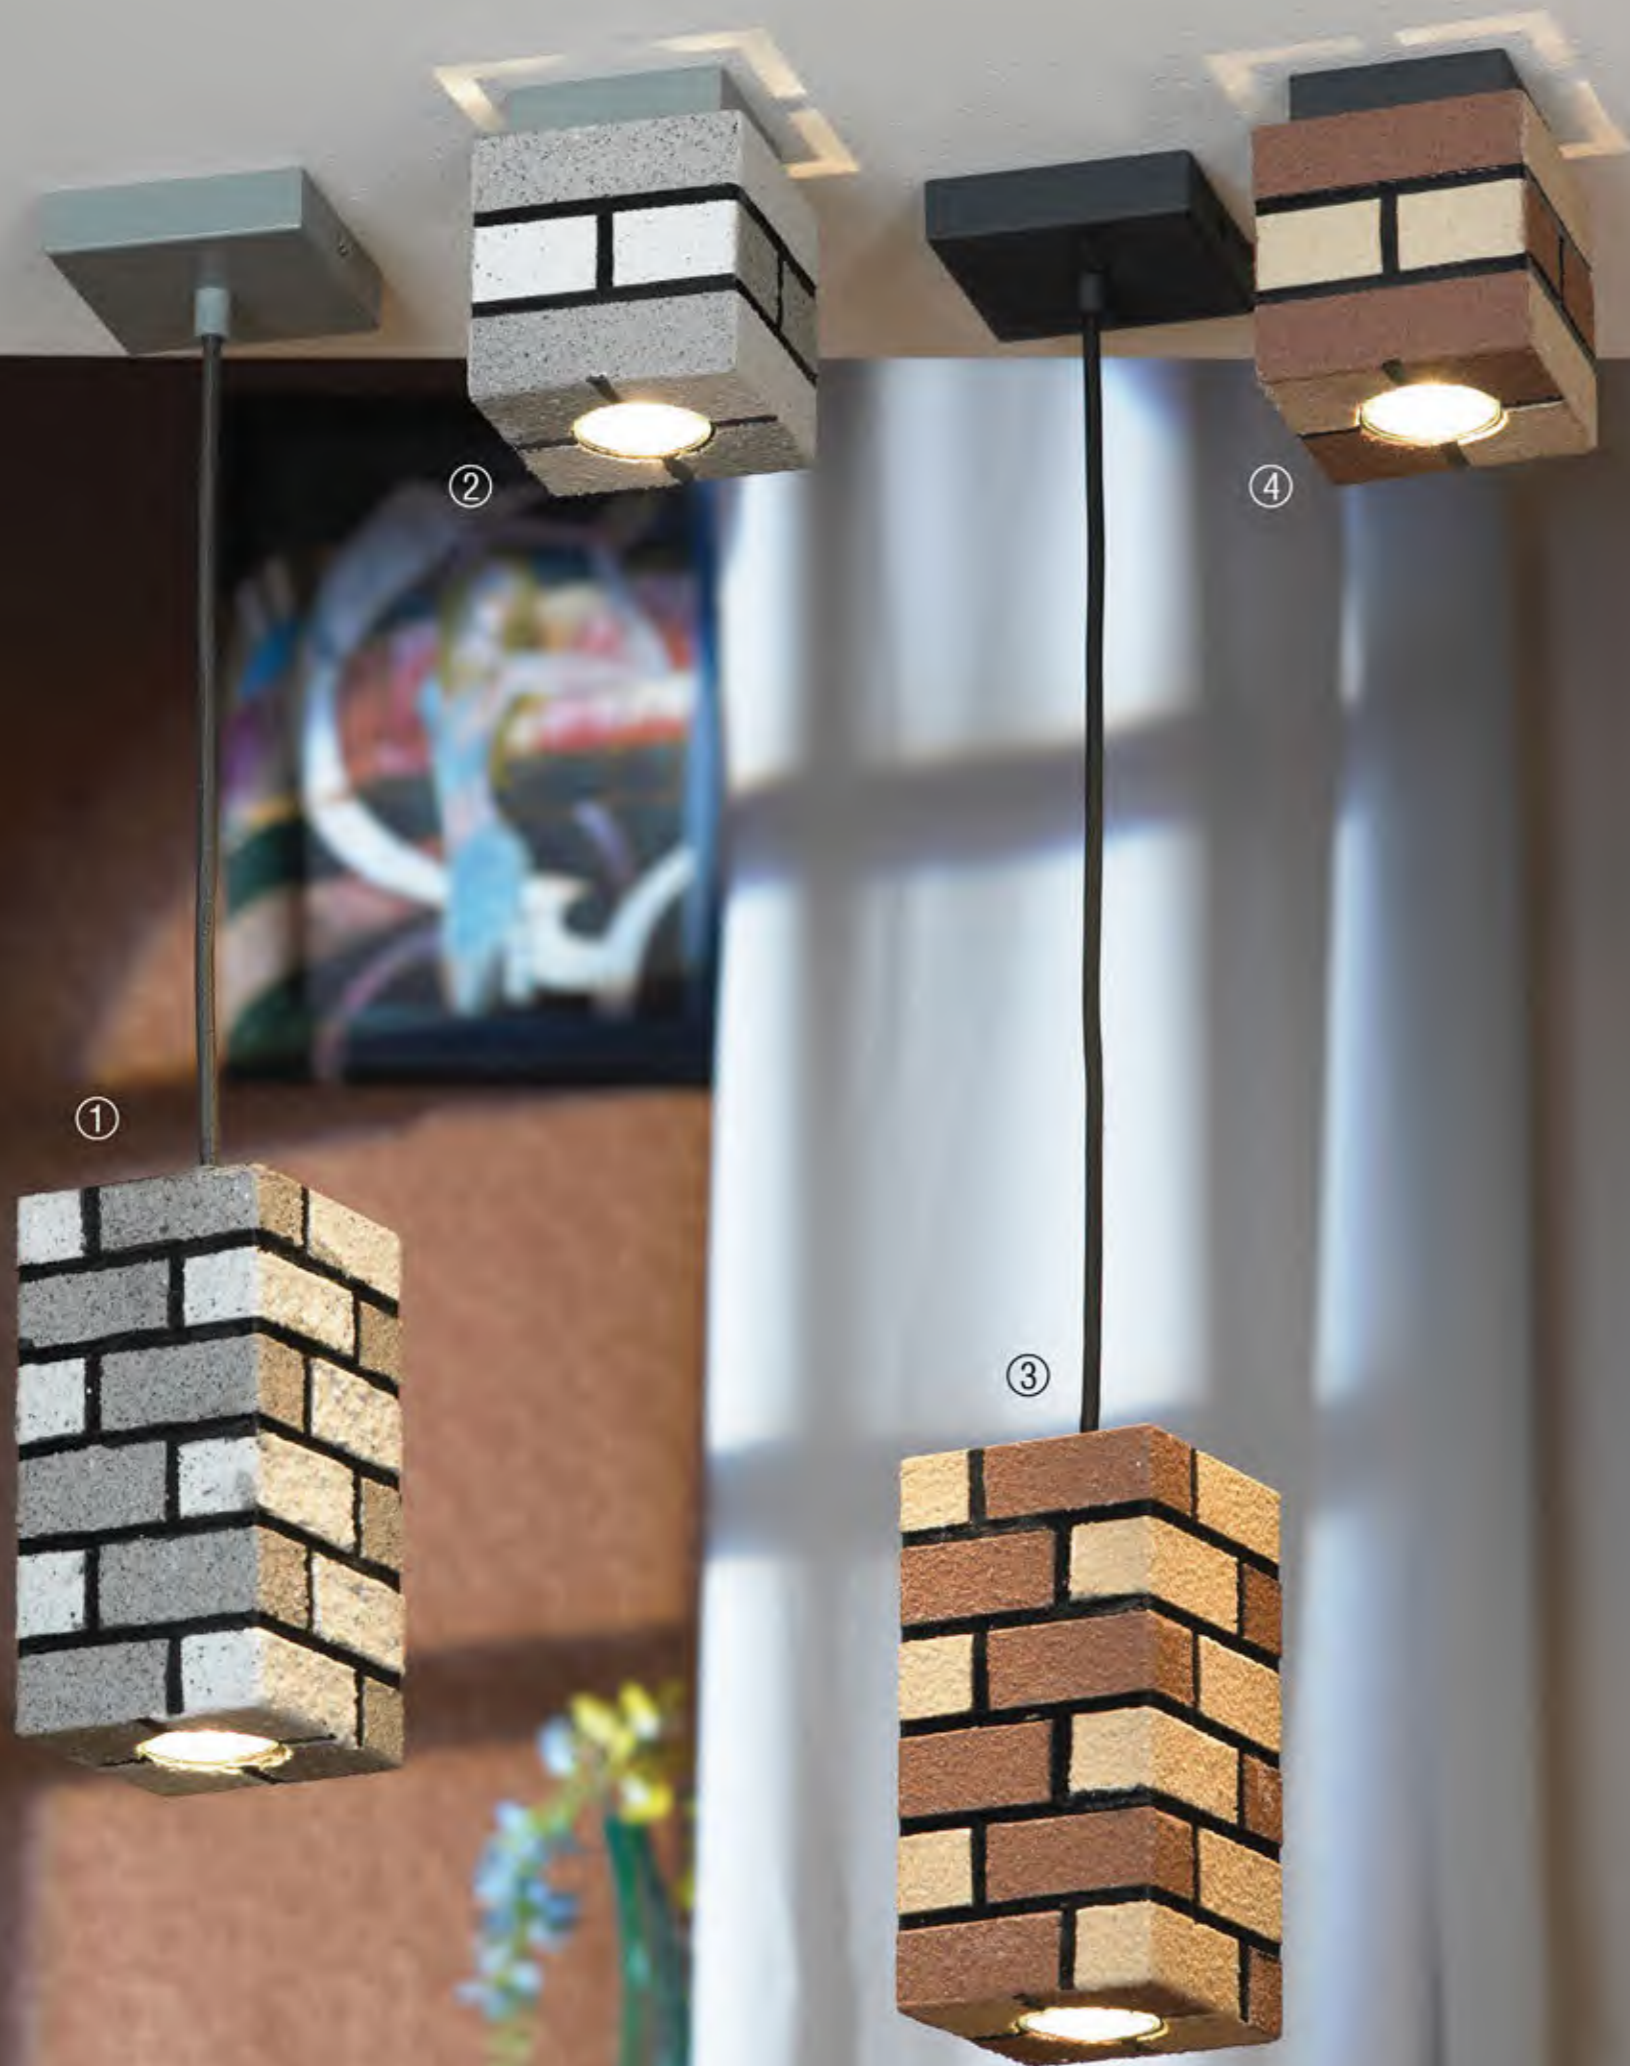

① LSP-9684

Material: metal
Colour: grey
Lamp: 1*Gu10, max. 50W, included
Size (cm): -- 10 T.150

② LSP-9686

Material: metal
Colour: grey
Lamp: 1*Gu10, max. 50W, included
Size (cm): -- 10 T.12

③ LSP-9685

Material: metal
Colour: brown
Lamp: 1*Gu10, max. 50W, included
Size (cm): -- 10 T.150

④ LSP-9687

Material: metal
Colour: brown
Lamp: 1*Gu10, max. 50W, included
Size (cm): -- 10 T.12