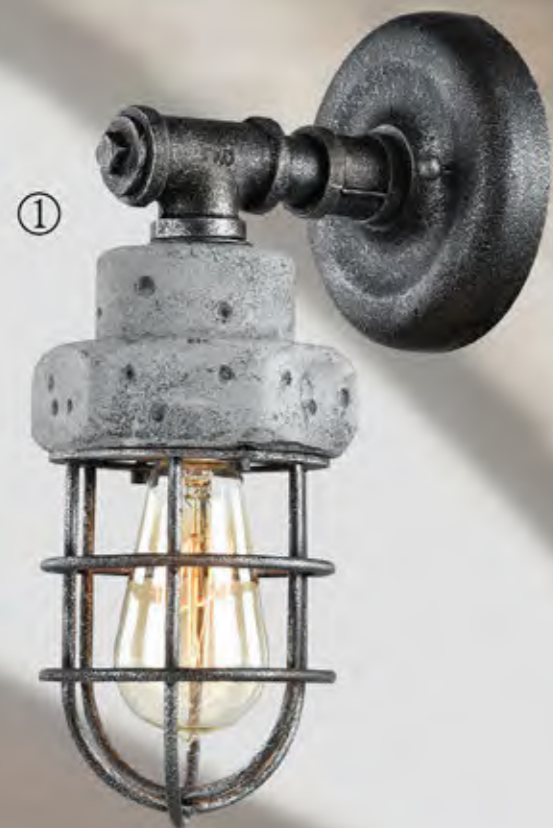

Material: metal
Colour: black chrome
Lamp: 1*E14, max. 40W, not incl.
Size (cm): -- 14 T..120

② LSP-9649

Material: metal
Colour: copper
Lamp: 1*E14, max. 40W, not incl.
Size (cm): -- 14 T..120

③ LSP-9647

Material: metal
Colour: chrome
Lamp: 1*E14, max. 40W, not incl.
Size (cm): -- 14 T..120

① LSP-9103

Material: metal / concrete
Colour: grey
Lamp: 1*E27, max. 60W, included
Size (cm): -- 13 ↑31 |→17

② LSP-9701