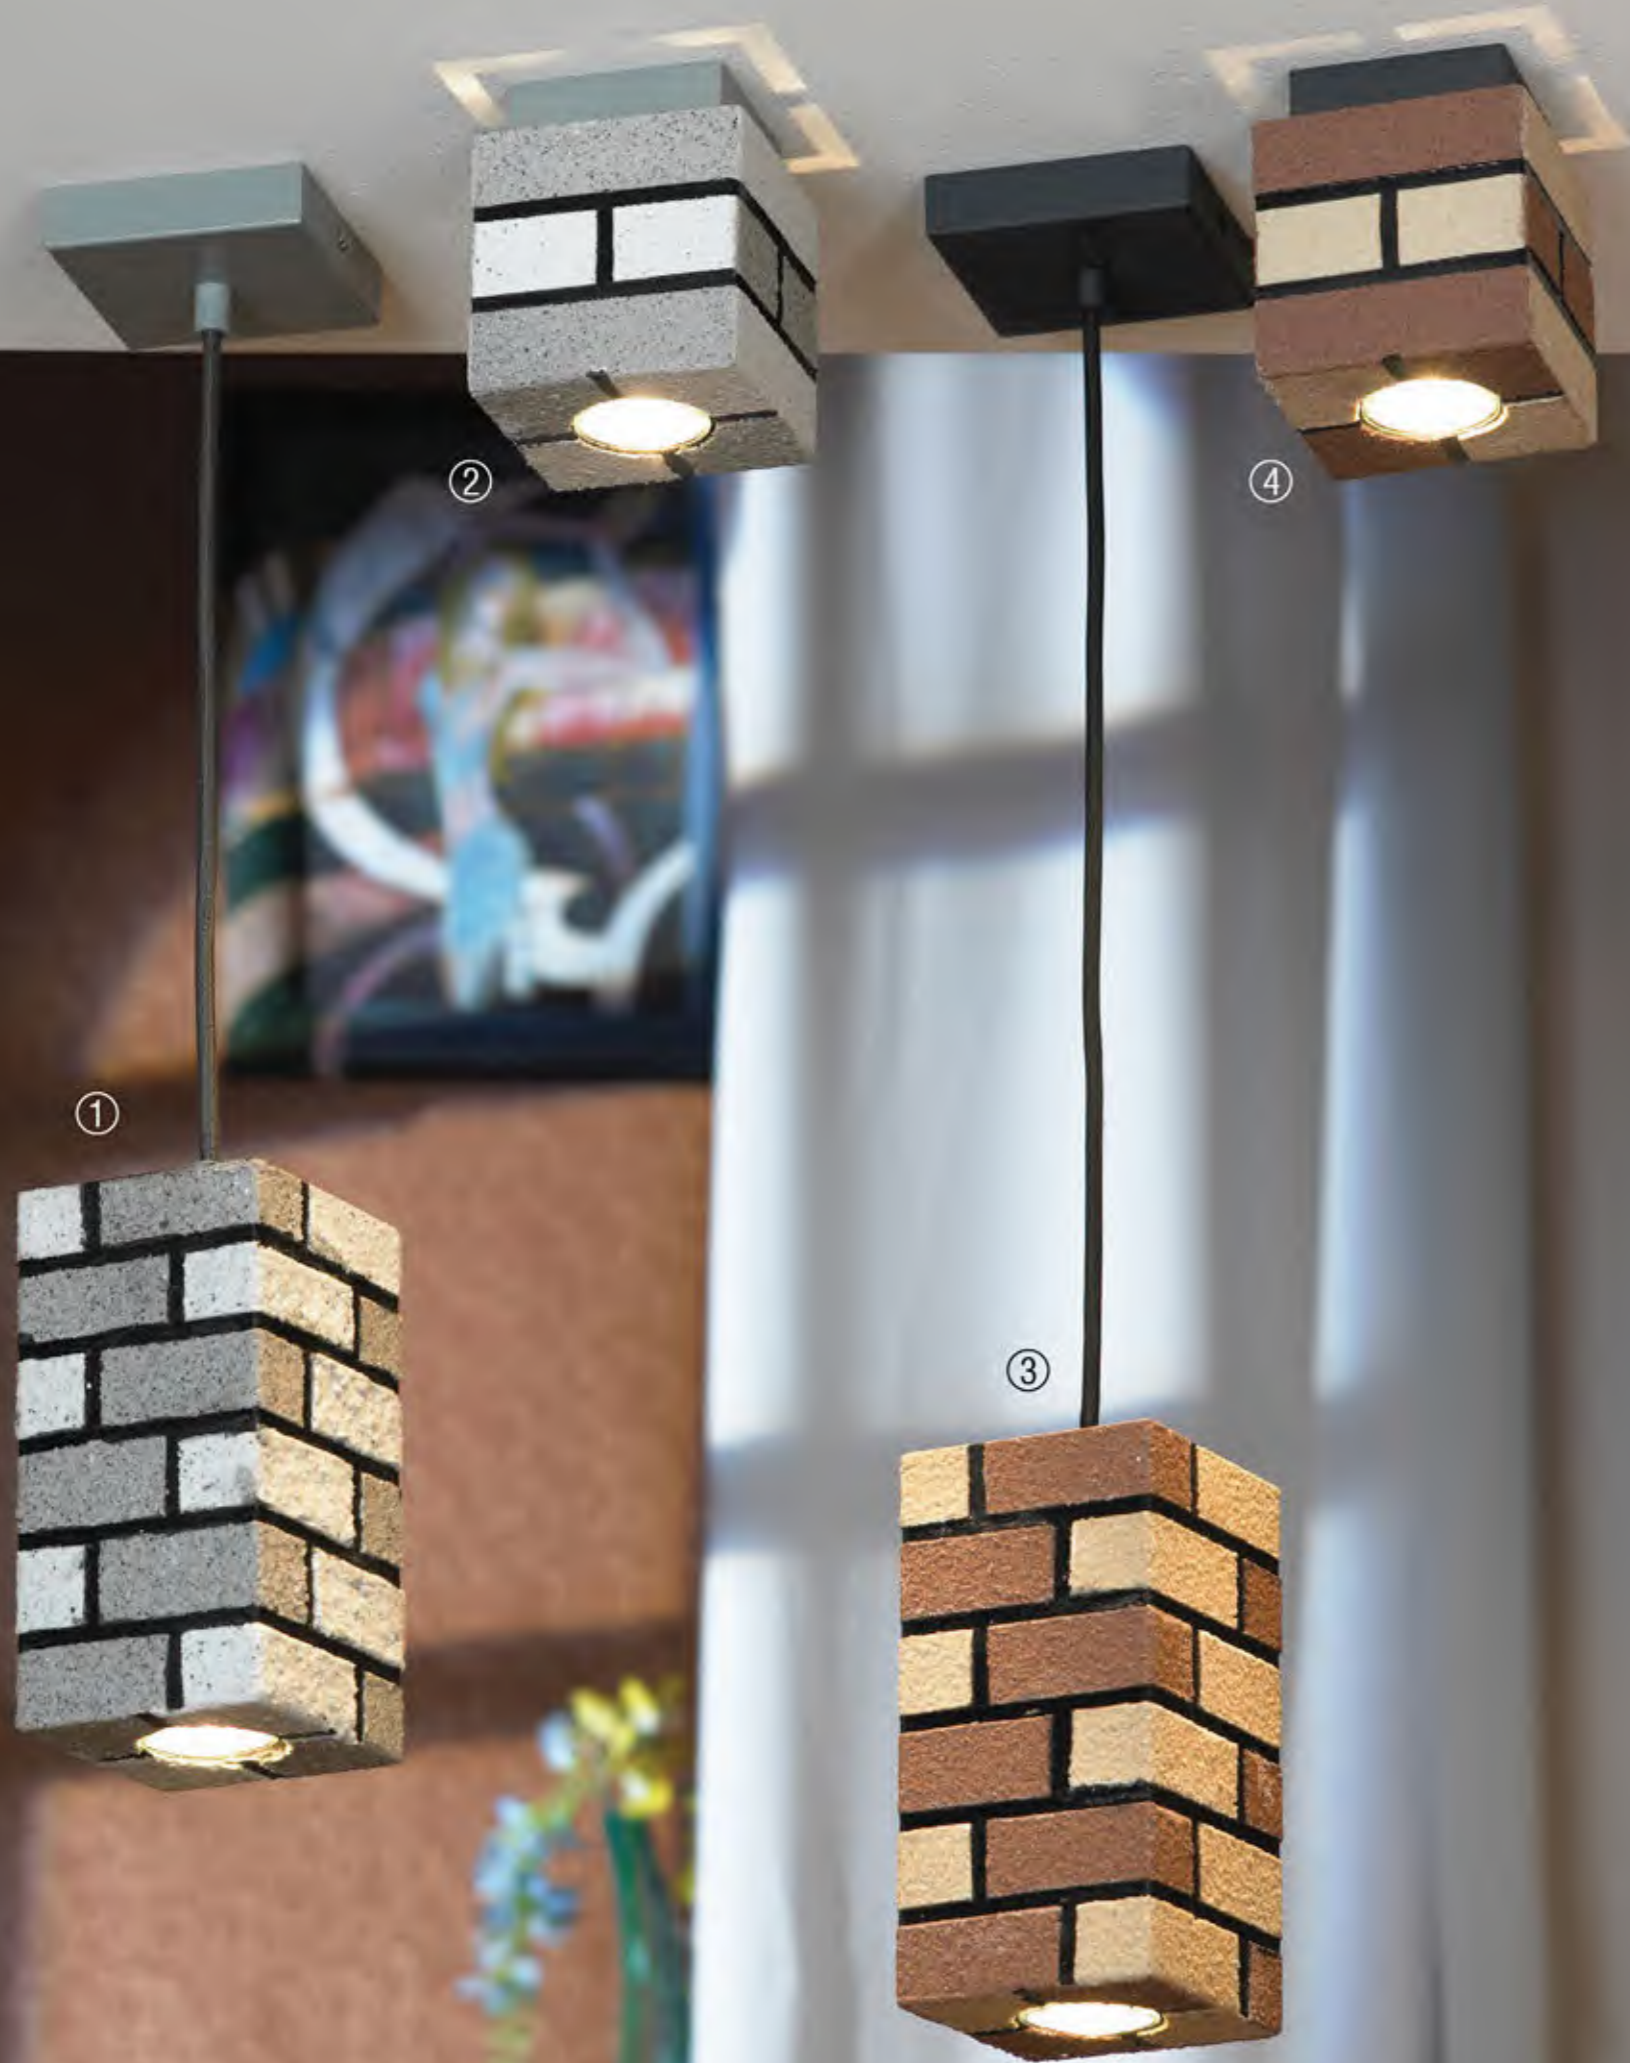

① LSP-9684

Material: metal
Colour: grey
Lamp: 1*Gu10, max. 50W, included
Size (cm): -- 10 T.150

② LSP-9686

Material: metal
Colour: grey
Lamp: 1*Gu10, max. 50W, included
Size (cm): -- 10 T.12

③ LSP-9685

Material: metal
Colour: brown
Lamp: 1*Gu10, max. 50W, included
Size (cm): -- 10 T.150

④ LSP-9687

Material: metal
Colour: brown
Lamp: 1*Gu10, max. 50W, included
Size (cm): -- 10 T.12