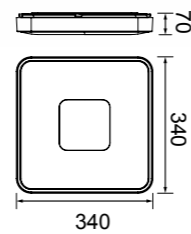

7927 Oro-Gold
LED 56W 2700K-5000K 2500lm

7922 Blanco-White
LED 56W 2700K-5000K 2500lm

7919 Blanco-White
LED 80W 2700K-5000K 3900lm

R00129

R00129

Metal/Acrílico/ABS-Metal/Acrylic/ABS 220-240V~ 50/60Hz CRI≥ 80 R00129 Incluido