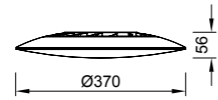

SLIM

7972 Blanco-White
LED 16W 3000K 1300lm

7971 Blanco-White
LED 16W 4000K 1400lm

7970 Blanco-White
LED 16W 5000K 1440lm

7975 Blanco-White
LED 24W 3000K 2050lm

7974 Blanco-White
LED 24W 4000K 2150lm

7973 Blanco-White
LED 24W 5000K 2200lm

7978 Blanco-White
LED 50W 3000K 4150lm

7977 Blanco-White
LED 50W 4000K 4250lm

7976 Blanco-White
LED 50W 5000K 4300lm

MODO DE USO

Acrílico/Acrylic 220-240V~ 50/60Hz CRI≥ 80