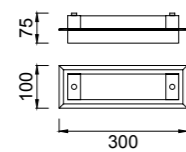

5534 Cromo-Chrome
LED 8W 4000K 680lm

Metal/Cristal-Metal/Crystal 220-240V~ 50/60Hz