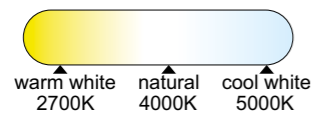

KILIMANJARO

Plafón-Ceiling lamp

8193 Ratan-Rattan
LED 50W 2700K-4000K-5000K 3800lm

8194 Ratan-Rattan
LED 36W 2700K-4000K-5000K 2450lm

8195 Ratan-Rattan
LED 24W 2700K-4000K-5000K 1700lm

MODO DE USO