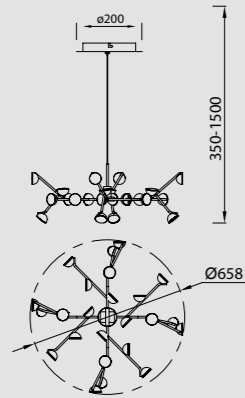

6261 Blanco mate-Matte white
LED 72W 3000K 4450lm

8652 Blanco mate-Matte white
LED 72W 3000K 4450lm
Dimmable

Aluminio-Aluminium 220-240V~ 50/60Hz CRI ≥80