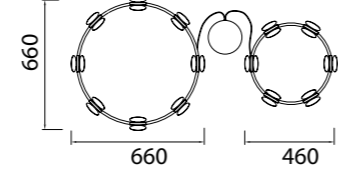

7356 Oro-Gold
LED 70W 3000K 3710lm

Metal-Metal 220-240V~ 50/60Hz CRI≥ 80