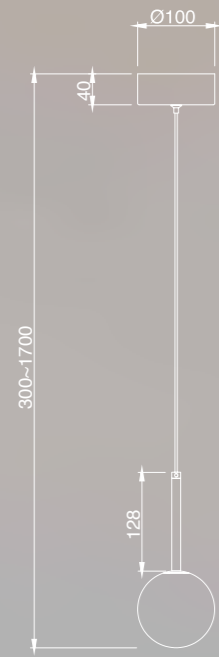

7634 Negro-Black
1LxG4 máx. 5W LED (incl)

7636 Negro-Black
1LxG4 máx. 5W LED (incl)