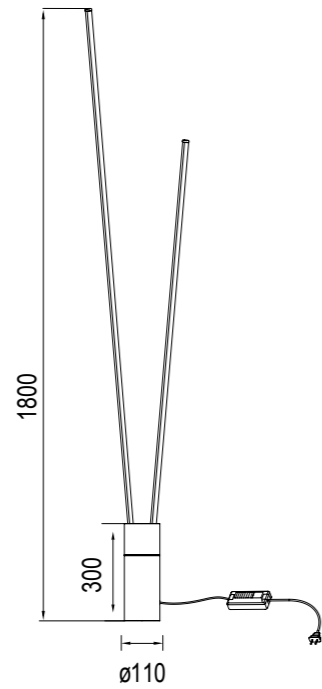

Acero/Steel 220-240V~ 50/60Hz CRI≥ 80

7347 Blanco-White
LED 60W 3000K 3600lm

Acero/Steel 220-240V~ 50/60Hz CRI≥ 80

VERTICAL

Pie de Salón-Floor lamp

7345 Blanco-White
LED 44W 3000K 2600lm

7346 Negro-Black
LED 44W 3000K 2600lm