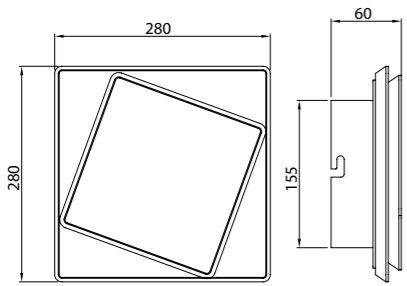

DAKLA

6428 Negro-Black
LED 18W 3000K 1090lm