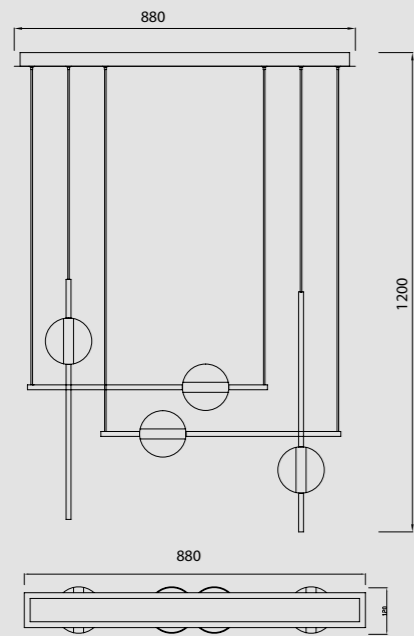

7196 Blanco-White
LED 24W 3000K 900lm

7146 Negro-Black
LED 24W 3000K 900lm

Aluminio/Silicona/Metal-Aluminium/Silicone/Metal 220-240V~ 50/60Hz CRI≥ 80

CUBA

7160 Oro/Negro-Gold/Black
LED 32W 3000K 2400lm

7161 Oro/Negro-Gold/Black
LED 32W 3000K 2400lm