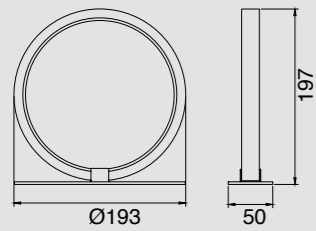

8598 Blanco-White
LED 8W 3000K 640lm

8594 Negro-Black
LED 8W 3000K 640lm