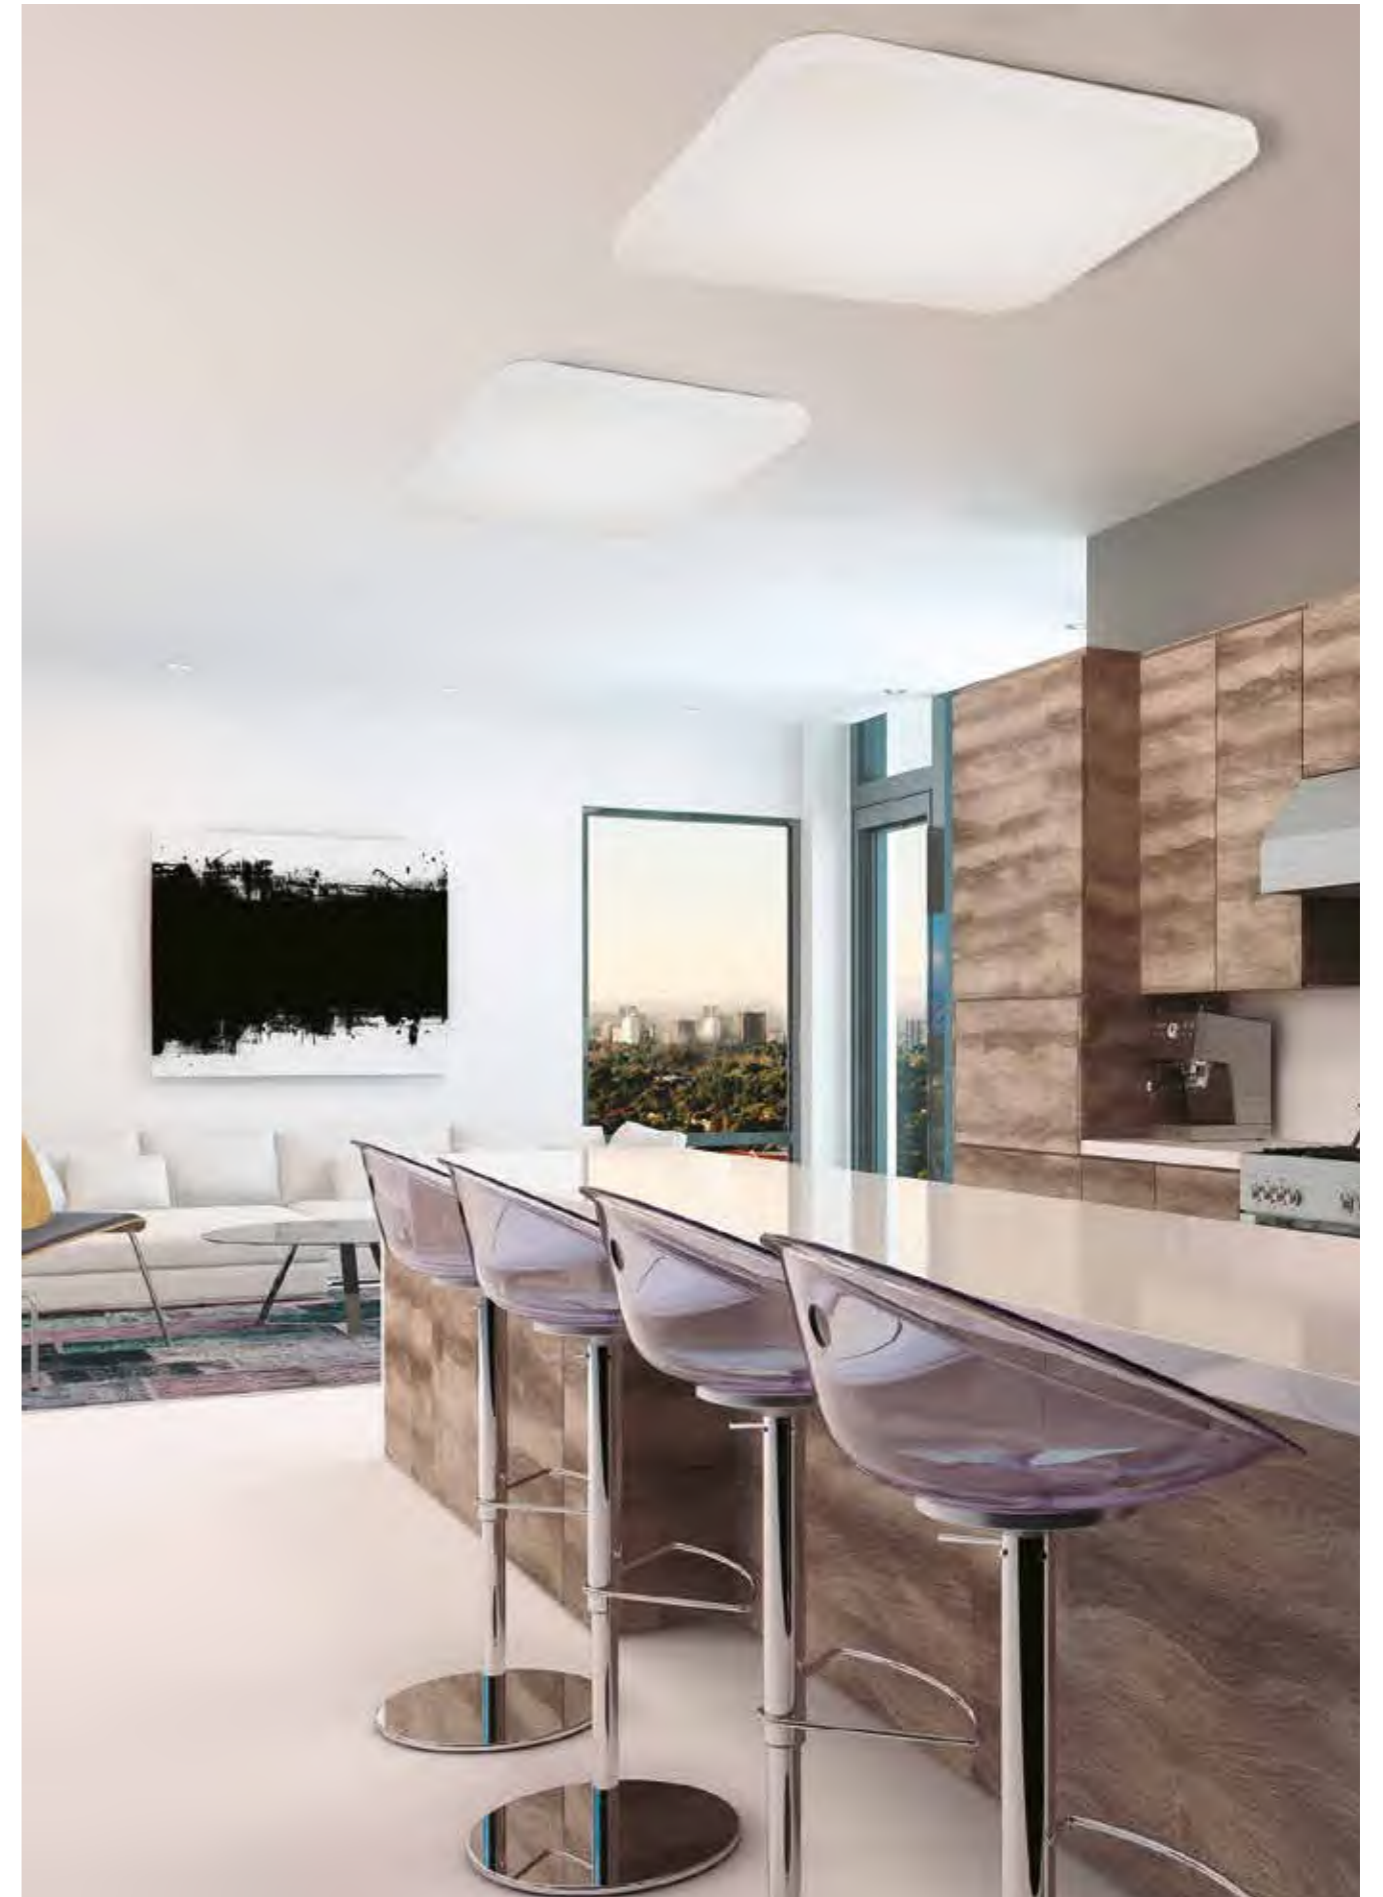

QUATRO II

Plafón-Ceiling lamp

6242 Blanco-White
LED 60W 3000K 3800lm

6241 Blanco-White
LED 45W 3000K 2800lm

6240 Blanco-White
LED 30W 3000K 1800lm

6245 Blanco-White
LED 60W 5000K 4000lm

6244 Blanco-White
LED 45W 5000K 3000lm

6243 Blanco-White
LED 30W 5000K 2000lm