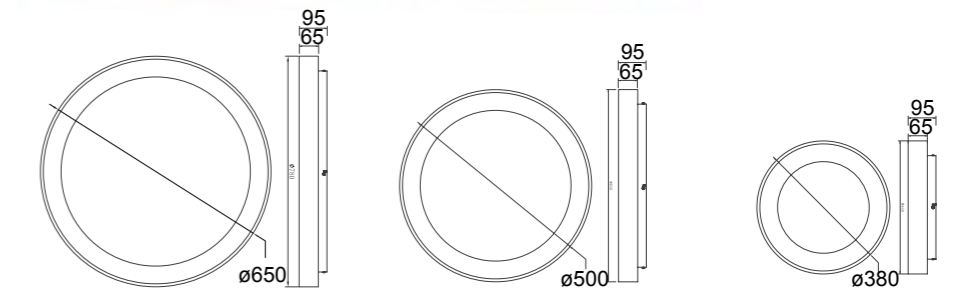

warm white 2700K
natural 4000K
cool white 5000K
Dimmable
Remote Control RF
ON / OFF 30,000
LED life / LED life 30,000 h
LED INCLUDED
5 años de garantía LED
IP20