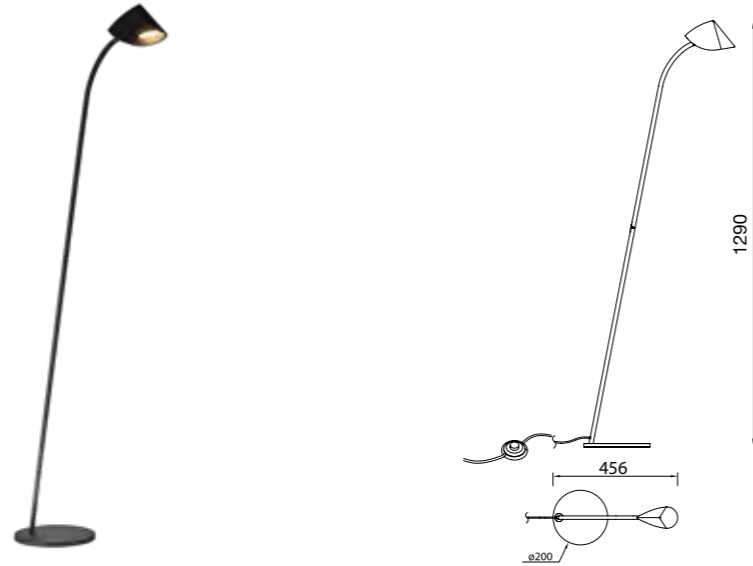

CAPUCCINA

CAPUCCINA

CAPUCCINA

7585 Negro-Black
LED 8,5W 3000K 600lm

7584 Negro-Black
LED 8,5W 3000K 610lm

7587 Negro-Black
LED 8,5W 3000K 610lm

7578 Negro-Black
LED 61,5W 3000K 4000lm

7579 Negro-Black
LED 45W 3000K 3100lm