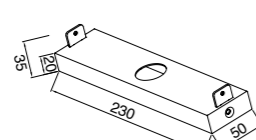

7676 Aplique +7714 Elevador
7676 Aplique

7674 Aplique +7713 Elevador
7676 Aplique
7676 Aplique

7674 Negro-Black
LED 49W 3000K 2740lm

7676 Negro-Black
LED 38,5W 3000K 2250lm

7678 Negro-Black
LED 21,5W 3000K 1130lm

7675 Negro-Black
LED 49W 3000K 2740lm
Dimmable Phase Cut

7677 Negro-Black
LED 38,5W 3000K 2250lm
Dimmable Phase Cut

7679 Negro-Black
LED 21,5W 3000K 1130lm
Dimmable Phase Cut

Accesorio elevador para hacer combinaciones
Lifting accessory for combinations

7713 Negro-Black

7714 Negro-Black

7715 Negro-Black

MODO DE USO