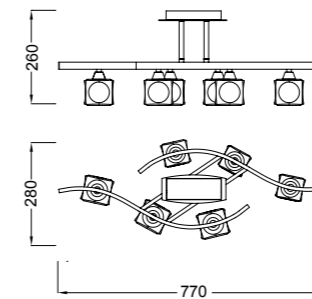

● **0004023** Níquel satinado-Satin nickel
6Lx G9 máx. 5W LED (incl)

● **0990** Cuero-Antique brass
6Lx G9 máx. 5W LED (incl)

● **0004049** Níquel satinado-Satin nickel
4Lx G9 máx. 5W LED (incl)

● **0997** Cuero-Antique brass
4Lx G9 máx. 5W LED (incl)