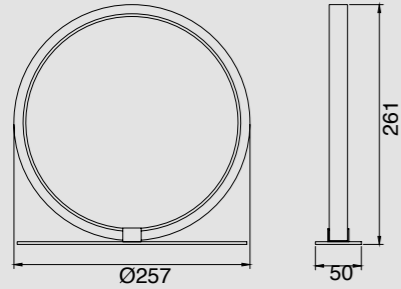

KITESURF

8599 Blanco-White
LED 8W 3000K 640lm

8595 Negro-Black
LED 8W 3000K 640lm