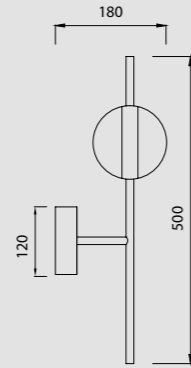

CUBA

7163 Oro/Negro-Gold/Black
LED 8W 3000K 600lm