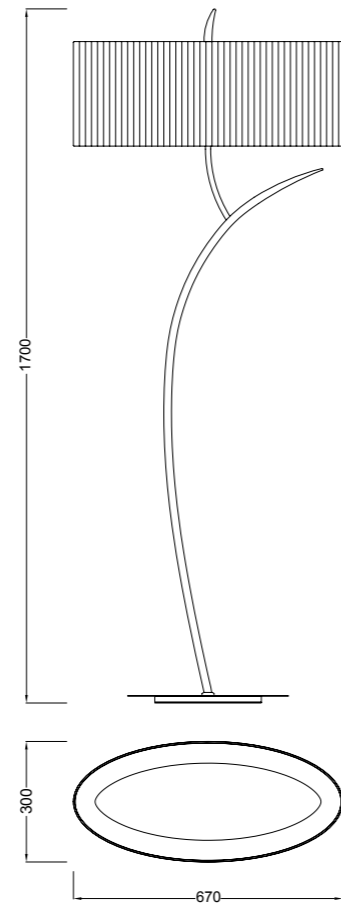

EVE

1139 Cromo-Chrome
Pantalla blanco roto-Off white shade
2 x E27 máx. 20W LED (no incl)

NOT INCLUDED ON/OFF 3 años WARRANTY GARANTIA IP20

Acero/Cristal/Tela-Steel/Glass/Fabric 100-240V~ 50/60Hz