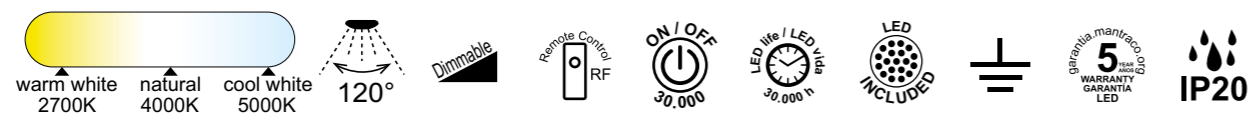

Metal/Acrílico/ABS-Metal/Acrylic/ABS 220-240V~ 50/60Hz CRI≥ 80 R00129 Incluido