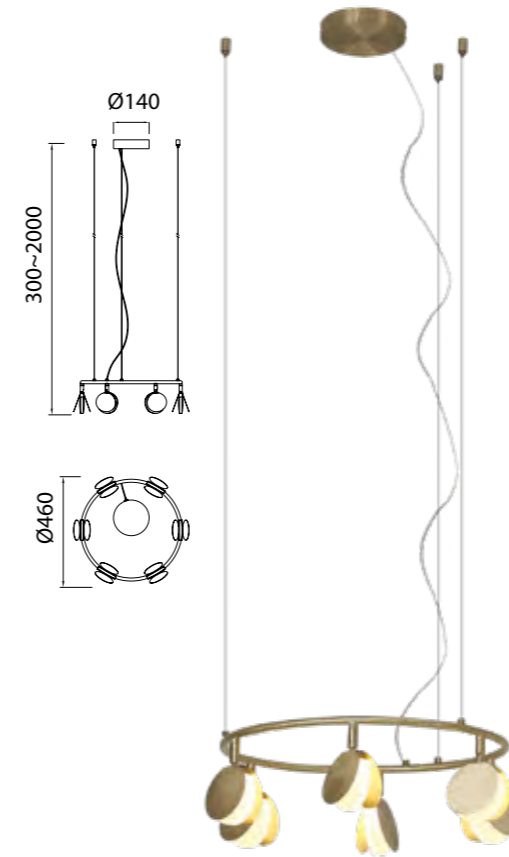

7235 Oro-Gold
LED 30W 3000K 2250lm

Metal-Metal 220-240V~ 50/60Hz CRI≥ 80 Registered N° 007663331-0006

SHELL

by Kuzurman Polina

SHELL

7355 Oro-Gold
LED 120W 3000K 6360lm

Metal-Metal 220-240V~ 50/60Hz CRI≥ 80

SHELL

Lámpara-Pendant lamp

7261 Oro-Gold
LED 40W 3000K 2120lm

7262 Oro-Gold
LED 30W 3000K 1590lm

7357 Oro-Gold
LED 60W 3000K 3180lm

Metal-Metal 220-240V~ 50/60Hz CRI≥ 80

SHELL

7260 Oro-Gold
LED 50W 3000K 2650lm