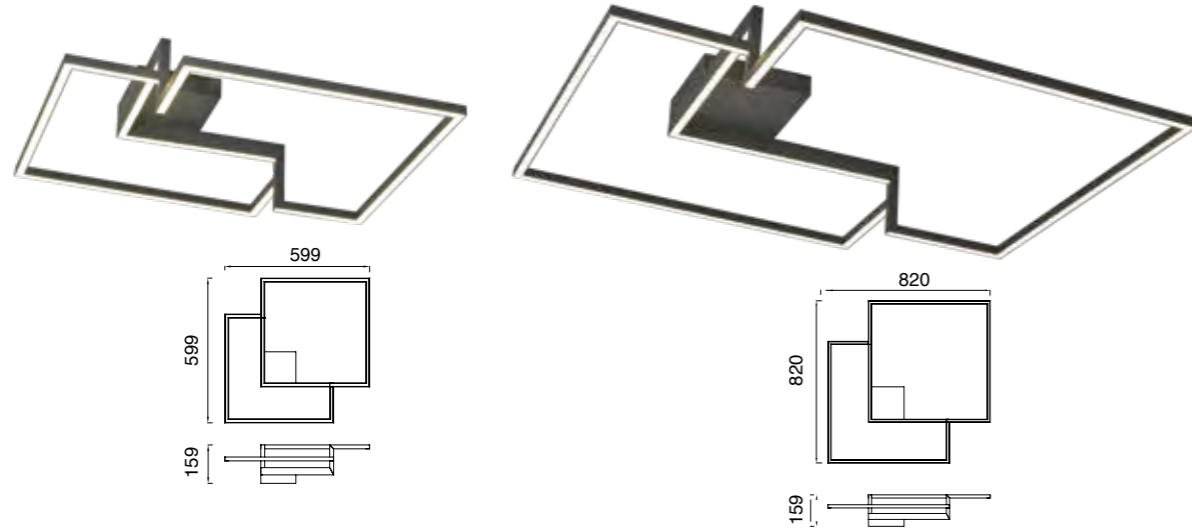

BOUTIQUE

Plafón-Ceiling lamp

7672 Negro-Black
LED 42,5W 3000K 2450lm

7686 Negro-Black
LED 79W 3000K 4250lm

7673 Negro-Black
LED 42,5W 3000K 2450lm
Dimmable Phase Cut

7687 Negro-Black
LED 79W 3000K 4250lm
Dimmable Phase Cut