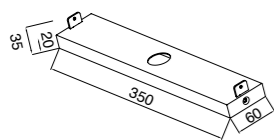

7676 Aplique +7714 Elevador
7676 Aplique

7674 Aplique +7713 Elevador
7676 Aplique
7676 Aplique

7674 Negro-Black
LED 49W 3000K 2740lm

7676 Negro-Black
LED 38,5W 3000K 2250lm

7678 Negro-Black
LED 21,5W 3000K 1130lm

7675 Negro-Black
LED 49W 3000K 2740lm
Dimmable Phase Cut

7677 Negro-Black
LED 38,5W 3000K 2250lm
Dimmable Phase Cut

7679 Negro-Black
LED 21,5W 3000K 1130lm
Dimmable Phase Cut

Accesorio elevador para hacer combinaciones
Lifting accessory for combinations

7713 Negro-Black

7714 Negro-Black

7715 Negro-Black

MODO DE USO