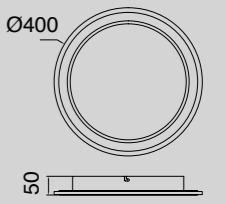

8509 Blanco-White
LED 24W 3000K-6000K 1800lm

R00127