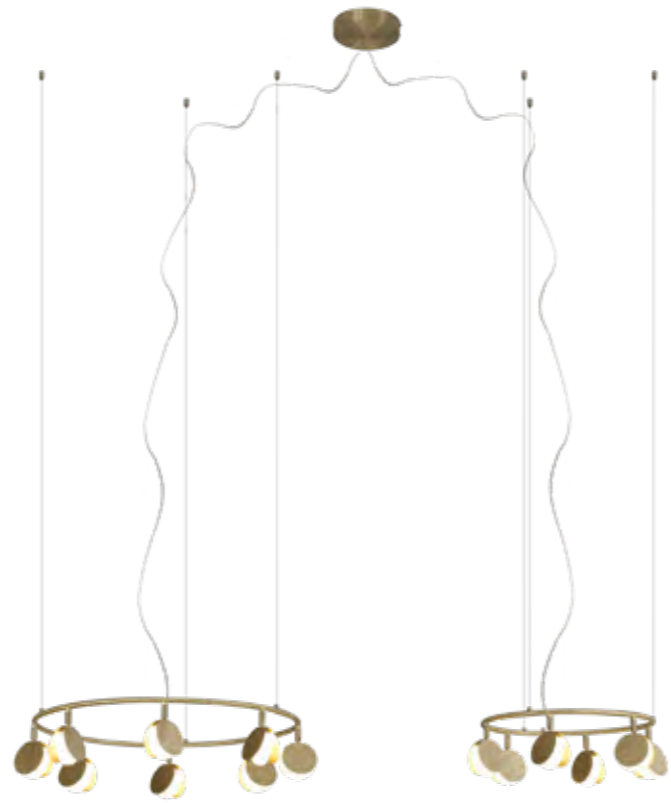

7356 Oro-Gold
LED 70W 3000K 3710lm