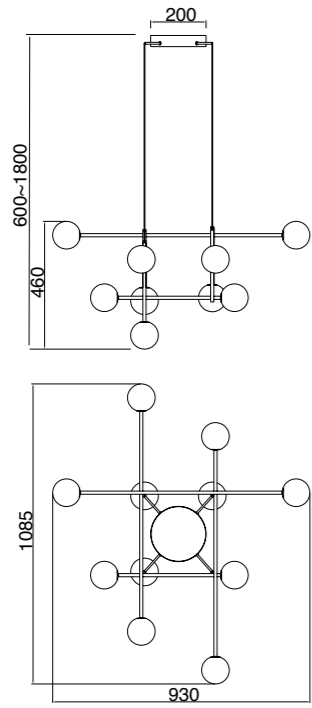

CAPUCCINA

Aplique-Wall lamp

7583 Negro-Black
LED 6W 3000K 530lm

CELLAR

by Santiago Sevillano Studio

7630 Negro-Black
11LxG4 máx. 5W LED (incl)

7631 Negro-Black
8LxG4 máx. 5W LED (incl)

R09243 LED G4 5W 3000K 500lm (incl)