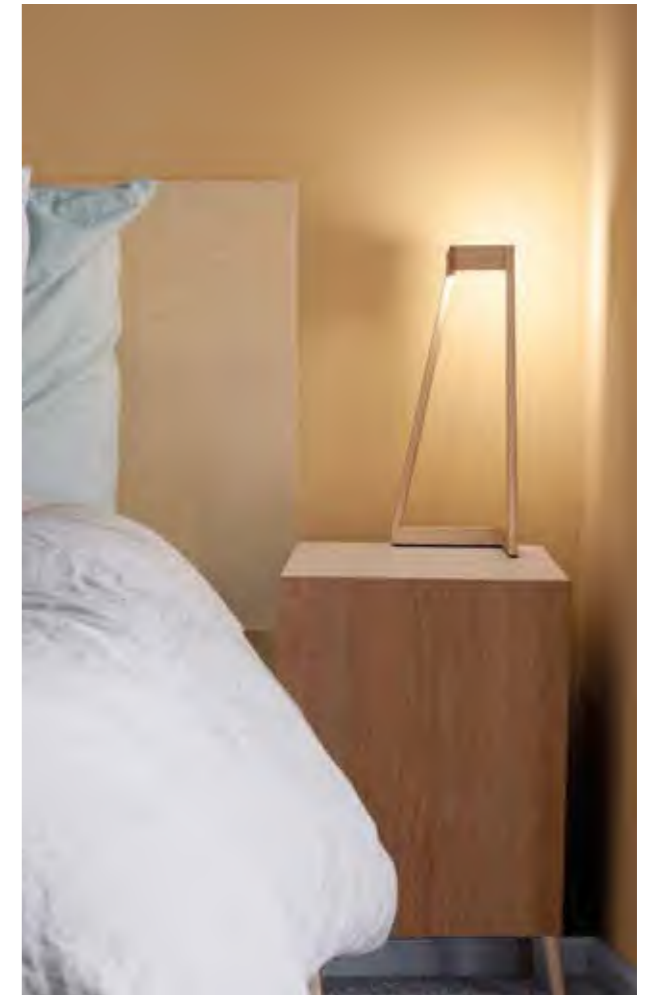

MINIMAL

7285 Oro-Gold
LED 5W 3000K 375lm

7287 Arena-Sabbia
LED 5W 3000K 375lm

7280 Blanco-White
LED 5W 3000K 375lm

7281 Negro-Black
LED 5W 3000K 375lm