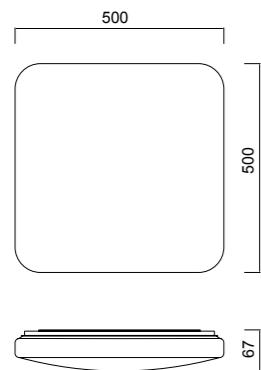

QUATRO II

Plafón-Ceiling lamp

6242 Blanco-White
LED 60W 3000K 3800lm

6241 Blanco-White
LED 45W 3000K 2800lm

6240 Blanco-White
LED 30W 3000K 1800lm

6245 Blanco-White
LED 60W 5000K 4000lm

6244 Blanco-White
LED 45W 5000K 3000lm

6243 Blanco-White
LED 30W 5000K 2000lm