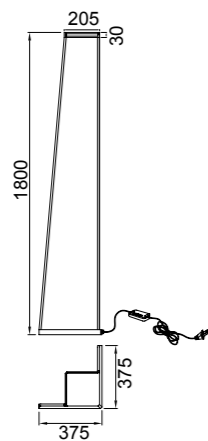

- **7286** Oro-Gold
  LED 20W 3000K 1500lm
- **7288** Arena-Sabbia
  LED 20W 3000K 1500lm
- **7282** Blanco-White
  LED 20W 3000K 1500lm
- **7283** Negro-Black
  LED 20W 3000K 1500lm