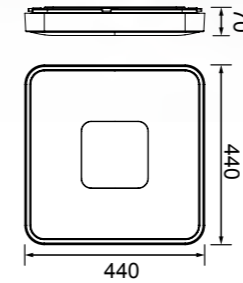

7918 Madera-Wood
LED 100W 2700K-5000K 4900lm

7917 Negro-Black
LED 100W 2700K-5000K 4900lm

7921 Madera-Wood
LED 80W 2700K-5000K 3900lm

7924 Madera-Wood
LED 56W 2700K-5000K 2500lm

7920 Negro-Black
LED 80W 2700K-5000K 3900lm