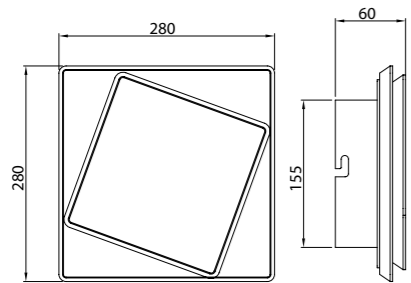

DAKLA

6426 Blanco-White
LED 18W 3000K 1090lm

6429 Blanco-White
LED 30W 3000K 1810lm