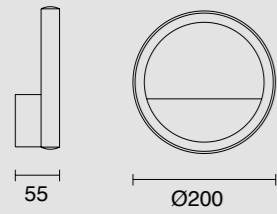

8596 Blanco-White
LED 8W 3000K 640lm

8592 Negro-Black
LED 8W 3000K 640lm