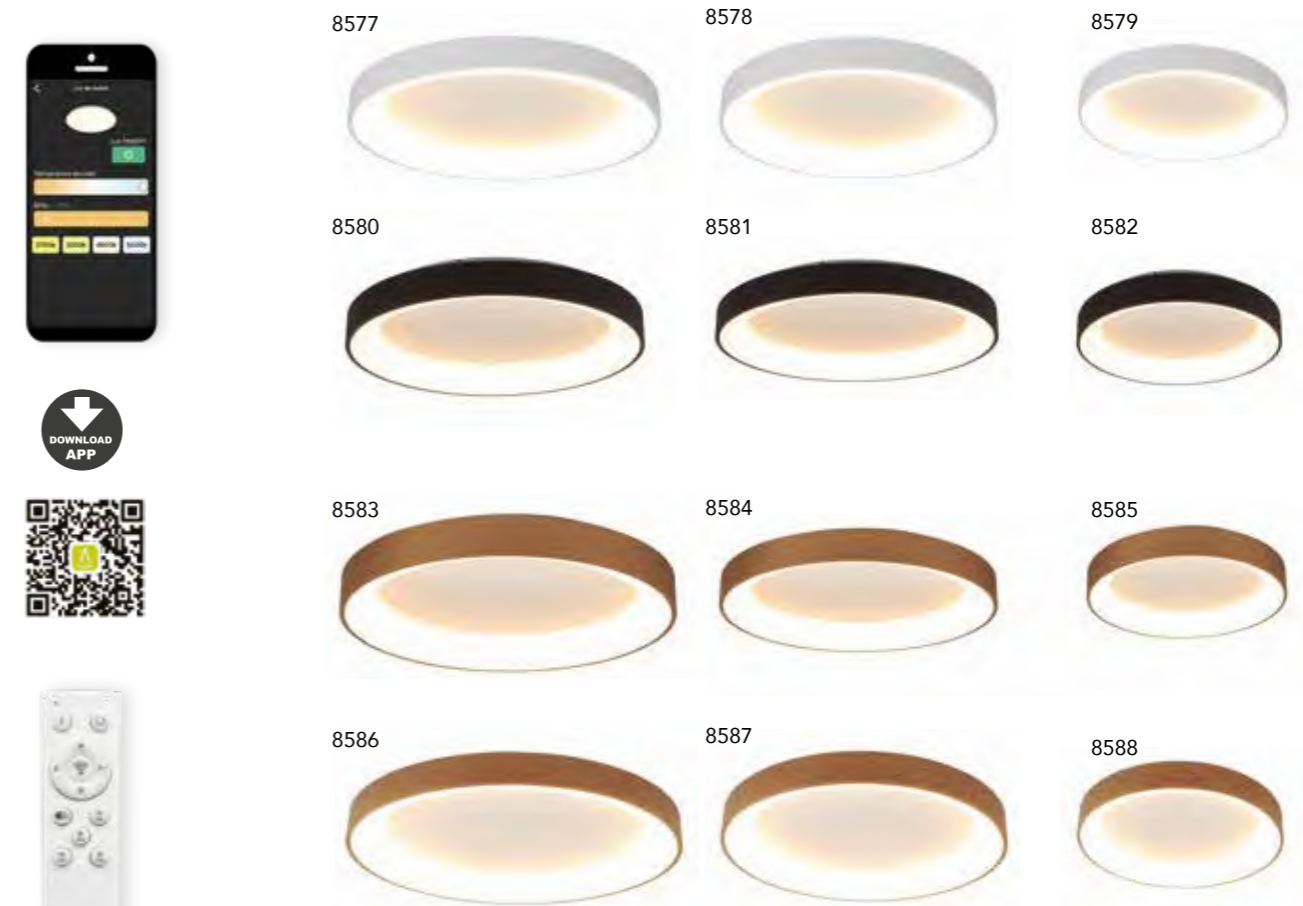

NISEKO II

REF	COLOR	LED	TEMP. COLOR	DIMMABLE	LÚMENES	(ø):	(h):	MANDO	APP
8638	Blanco-White	58W	2700K-5000K	▲	4700lm	ø780	95	R00135	x
8640	Negro-Black	58W	2700K-5000K	▲	4700lm	ø780	95	R00135	x
8642	Oro-Gold	58W	2700K-5000K	▲	4700lm	ø780	95	R00135	x
8644	Madera-Wood	58W	2700K-5000K	▲	4700lm	ø780	95	R00135	x
8637	Blanco-White	78W	2700K-5000K	▲	6200lm	ø900	95	R00135	x
8639	Negro-Black	78W	2700K-5000K	▲	6200lm	ø900	95	R00135	x
8641	Oro-Gold	78W	2700K-5000K	▲	6200lm	ø900	95	R00135	x
8643	Madera-Wood	78W	2700K-5000K	▲	6200lm	ø900	95	R00135	x

warm white 2700K
natural 4000K
cool white 5000K
Dimmable
Remote Control RF
ON / OFF 30,000
LED life / LED life 30,000 h
LED INCLUDED
5 años de garantía LED
IP20

REF	COLOR	LED	TEMP. COLOR	DIMMABLE	LÚMENES	(ø):	(h):	MANDO	APP
8579	Blanco-White	30W	2700K-5000K	▲	2250lm	ø380	95	R00129	MANTRA
8582	Negro-Black	30W	2700K-5000K	▲	2250lm	ø380	95	R00129	MANTRA
8585	Oro-Gold	30W	2700K-5000K	▲	2250lm	ø380	95	R00129	MANTRA
8588	Madera-Wood	30W	2700K-5000K	▲	2250lm	ø380	95	R00129	MANTRA
8578	Blanco-White	40W	2700K-5000K	▲	2950lm	ø500	95	R00129	MANTRA
8581	Negro-Black	40W	2700K-5000K	▲	2950lm	ø500	95	R00129	MANTRA
8584	Oro-Gold	40W	2700K-5000K	▲	2950lm	ø500	95	R00129	MANTRA
8587	Madera-Wood	40W	2700K-5000K	▲	2950lm	ø500	95	R00129	MANTRA
8577	Blanco-White	50W	2700K-5000K	▲	3760lm	ø650	95	R00129	MANTRA
8580	Negro-Black	50W	2700K-5000K	▲	3760lm	ø650	95	R00129	MANTRA
8583	Oro-Gold	50W	2700K-5000K	▲	3760lm	ø650	95	R00129	MANTRA
8586	Madera-Wood	50W	2700K-5000K	▲	3760lm	ø650	95	R00129	MANTRA

warm white 2700K
natural 4000K
cool white 5000K
Dimmable
Remote Control RF
ON / OFF 30,000
LED life / LED life 30,000 h
LED INCLUDED
5 años de garantía LED
IP20