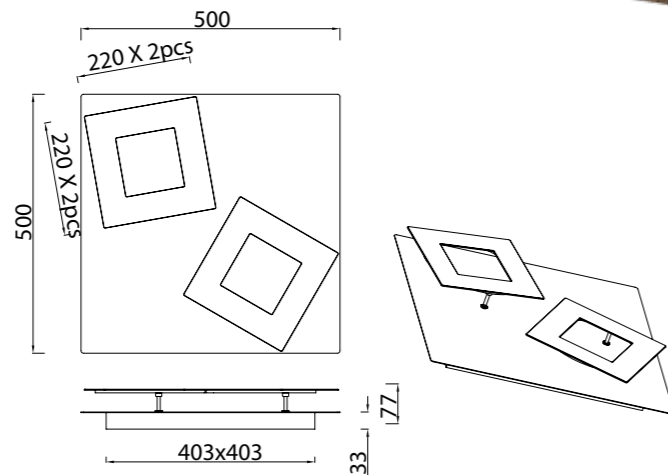

8163 Corten+oro-Corten+gold
LED 48W 3000K 3360lm

Aluminio-Aluminium 220-240V~ 50/60Hz CRI≥ 80

DALIA

DALIA

Aplique-Wall lamp

Aplique/Wall lamp

REFERENCE	K	LED WATT	LUMENS	FINISH	SIZES	MOTION-ROTATE
8110	3000K	12W	840lm	Blanco-White	140 x 140	
8111	3000K	12W	840lm	Blanco+Oro-White+Gold	140 x 140	
8112	3000K	12W	840lm	Negro+Oro-Black+Gold	140 x 140	
8113	3000K	12W	840lm	Corten+Oro-Corten+Gold	140 x 140	
8114	3000K	18W	1260lm	Blanco-White	180 x 180	
8115	3000K	18W	1260lm	Blanco+Oro-White+Gold	180 x 180	
8116	3000K	18W	1260lm	Negro+Oro-Black+Gold	180 x 180	
8117	3000K	18W	1260lm	Corten+Oro-Corten+Gold	180 x 180	
8118	3000K	24W	1680lm	Blanco-White	220 x 220	
8119	3000K	24W	1680lm	Blanco+Oro-White+Gold	220 x 220	
8120	3000K	24W	1680lm	Negro+Oro-Black+Gold	220 x 220	
8121	3000K	24W	1680lm	Corten+Oro-Corten+Gold	220 x 220	
8143	3000K	40W	2800lm	Blanco-White	400 x 400	
8144	3000K	40W	2800lm	Blanco+Oro-White+Gold	400 x 400	
8145	3000K	40W	2800lm	Negro+Oro-Black+Gold	400 x 400	
8146	3000K	40W	2800lm	Corten+Oro-Corten+Gold	400 x 400	