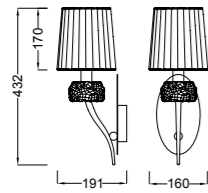

LOEWE

4735 Cuero/Blanco-Antique brass/White
1 x E14 máx. 20W LED (no incl)