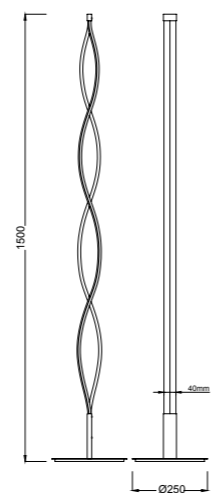

SÁHARA

4866 Plata cromo-Silver chrome
LED 28W 3000K 2200lm
Dimmable

4861 Plata cromo-Silver chrome
LED 20W 3000K 1470lm
Dimmable