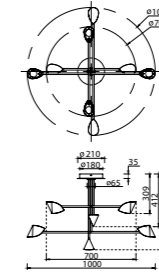

CAPUCCINA

CAPUCCINA

CAPUCCINA

7585 Negro-Black
LED 8,5W 3000K 600lm

7584 Negro-Black
LED 8,5W 3000K 610lm

7587 Negro-Black
LED 8,5W 3000K 610lm

7578 Negro-Black
LED 61,5W 3000K 4000lm

7579 Negro-Black
LED 45W 3000K 3100lm