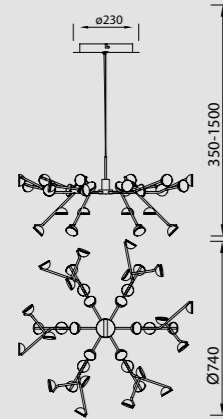

ADN

6260 Blanco mate-Matte white
LED 100W 3000K 7250lm

8651 Blanco mate-Matte white
LED 108W 3000K 7250lm
Dimmable