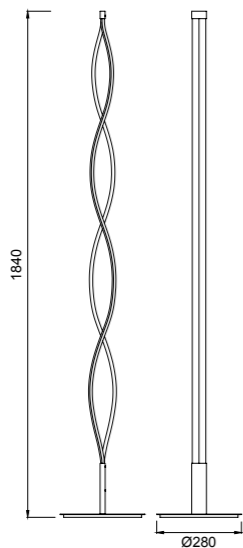

SÁHARA

4866 Plata cromo-Silver chrome
LED 28W 3000K 2200lm
Dimmable

4861 Plata cromo-Silver chrome
LED 20W 3000K 1470lm
Dimmable