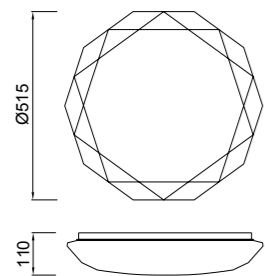

5970 Blanco-White
LED 54W 5000K 4000lm

5971 Blanco-White
LED 36W 5000K 2700lm

Metal/Acrílico-Metal/Acrylic 220-240V~ 50/60Hz

QUATRO II

Plafón-Ceiling lamp

6242 Blanco-White
LED 60W 3000K 3800lm

6241 Blanco-White
LED 45W 3000K 2800lm