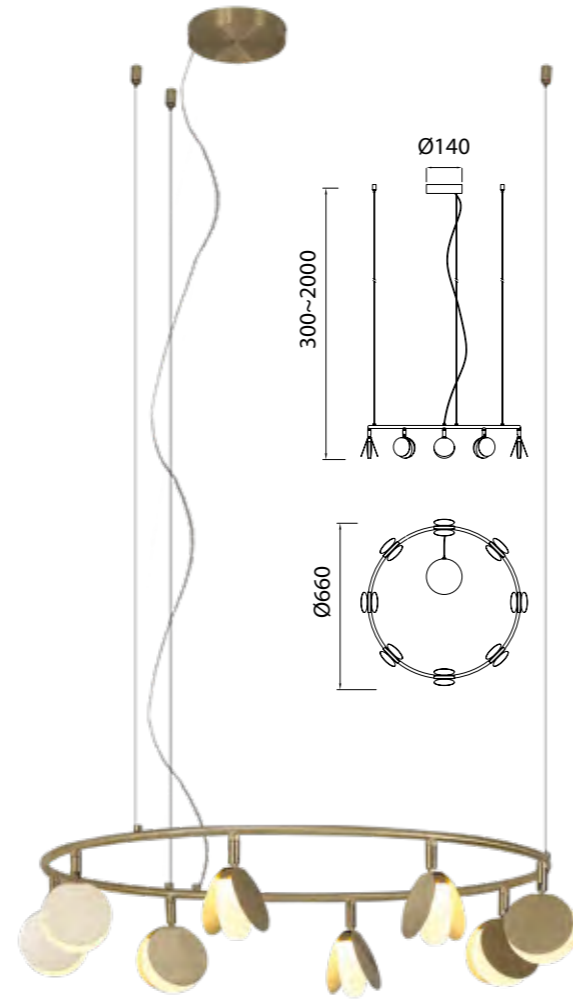

7235 Oro-Gold
LED 30W 3000K 2250lm

Metal-Metal 220-240V~ 50/60Hz CRI≥ 80 Registered N° 007663331-0006

SHELL

by Kuzurman Polina

SHELL

7355 Oro-Gold
LED 120W 3000K 6360lm

Metal-Metal 220-240V~ 50/60Hz CRI≥ 80

SHELL

Lámpara-Pendant lamp

7261 Oro-Gold
LED 40W 3000K 2120lm

7262 Oro-Gold
LED 30W 3000K 1590lm

7357 Oro-Gold
LED 60W 3000K 3180lm

Metal-Metal 220-240V~ 50/60Hz CRI≥ 80

SHELL

7260 Oro-Gold
LED 50W 3000K 2650lm