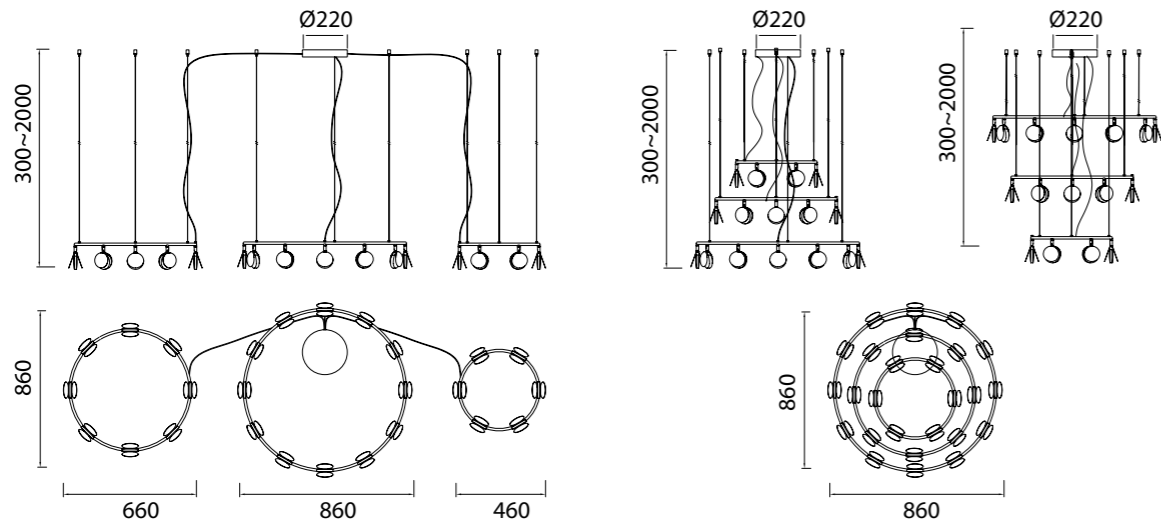

7235 Oro-Gold
LED 30W 3000K 2250lm

Metal-Metal 220-240V~ 50/60Hz CRI≥ 80 Registered N° 007663331-0006

SHELL

by Kuzurman Polina

SHELL

7355 Oro-Gold
LED 120W 3000K 6360lm

Metal-Metal 220-240V~ 50/60Hz CRI≥ 80