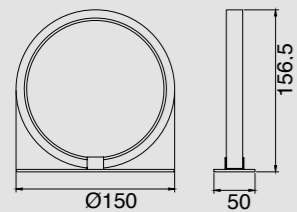

7195 Blanco-White
LED 8W 3000K 380lm

7145 Negro-Black
LED 8W 3000K 380lm