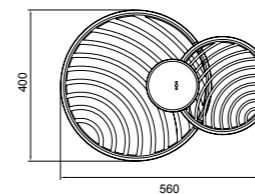

7235 Oro-Gold
LED 30W 3000K 2250lm

Metal-Metal 220-240V~ 50/60Hz CRI≥ 80 Registered N° 007663331-0006