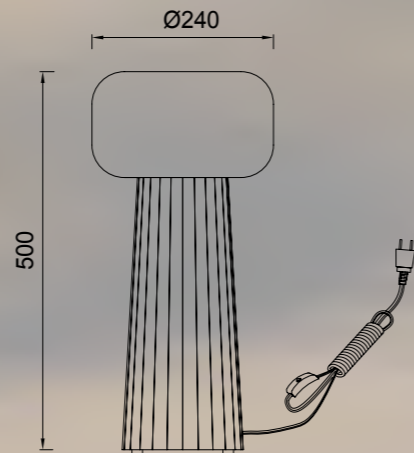

7249 Negro-Black
1L x E27 (no incl)

Tulipa-Glass shade
Cristal-Cromo

PU/Cristal-PU/Glass 100-240V~ 50/60Hz E27 máx.20W LED Registered N° 007663331-0002

7248 Blanco-White
1L x E27 (no incl)

Tulipa-Glass shade
Cristal-Opal