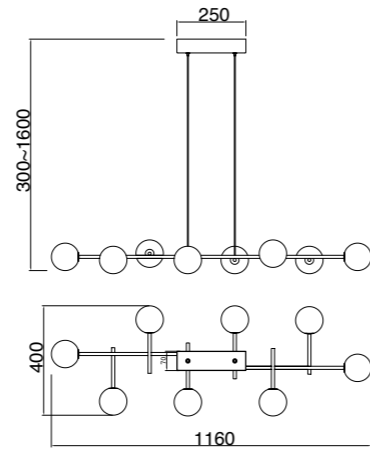

CAPUCCINA

Aplique-Wall lamp

7583 Negro-Black
LED 6W 3000K 530lm

CELLAR

by Santiago Sevillano Studio

7630 Negro-Black
11LxG4 máx. 5W LED (incl)

7631 Negro-Black
8LxG4 máx. 5W LED (incl)

R09243 LED G4 5W 3000K 500lm (incl)