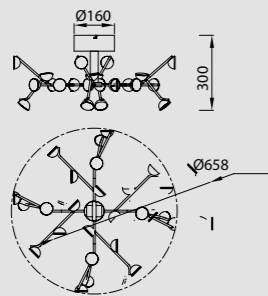

Aluminio-Aluminium 220-240V~ 50/60Hz CRI ≥80