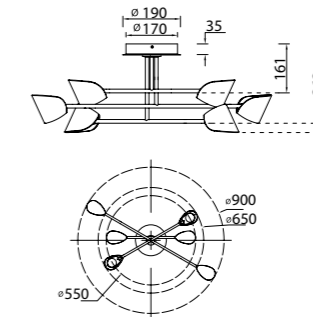

7581 Negro-Black
LED 45W 3000K 3200lm

7582 Negro-Black
LED 30W 3000K 2100lm