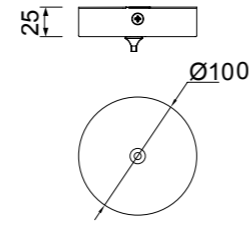

ELSA

FLORÓN DE TECHO 1L - CEILING CUP 1L

- **8260**
  Blanco-White
- **8270**
  Cromo-Chrome
- **8265**
  Oro-Gold
- **8514**
  Negro-Black