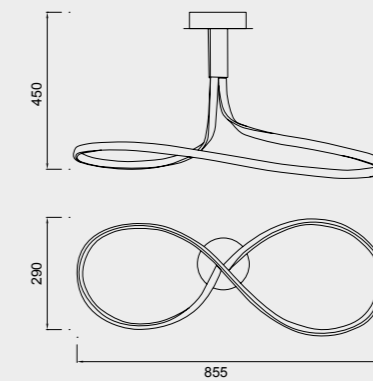

4998 Plata cromo-Silver chrome
LED 50W 3000K 4000lm
220/240V
Dimmable Phase Cut

4981 Plata cromo-Silver chrome
LED 50W 3000K 4000lm
100/240V

4995 Plata cromo-Silver chrome
LED 40W 3000K 3200lm
220/240V
Dimmable Phase Cut

5826 Forja-Brown oxide
LED 40W 2800K 3200lm
220/240V
Dimmable Phase Cut

4980 Plata cromo-Silver chrome
LED 40W 3000K 3200lm
100/240V

5360 Forja-Brown oxide
LED 40W 2800K 3200lm
100/240V

Aluminio/Acrílico/Acero-Aluminium/Acrylic/Steel 220-240V~ 50/60Hz CRI≥ 80