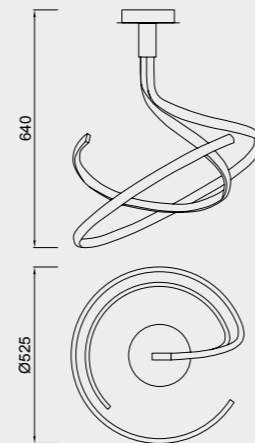

4998 Plata cromo-Silver chrome
LED 50W 3000K 4000lm
220/240V
Dimmable Phase Cut

4981 Plata cromo-Silver chrome
LED 50W 3000K 4000lm
100/240V

4995 Plata cromo-Silver chrome
LED 40W 3000K 3200lm
220/240V
Dimmable Phase Cut

5826 Forja-Brown oxide
LED 40W 2800K 3200lm
220/240V
Dimmable Phase Cut

4980 Plata cromo-Silver chrome
LED 40W 3000K 3200lm
100/240V

5360 Forja-Brown oxide
LED 40W 2800K 3200lm
100/240V

Aluminio/Acrílico/Acero-Aluminium/Acrylic/Steel 220-240V~ 50/60Hz CRI≥ 80