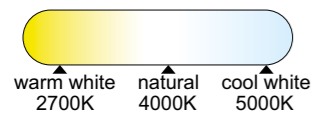

5947 Blanco-White
LED 56W 2700K-5000K 3500lm

5948 Blanco-White
LED 40W 2700K-5000K 2400lm

DOWNLOAD APP

R00129

Metal/Acrílico-Metal/Acrylic 220-240V~ 50/60Hz R00129 Incluido

EOS

by José Ignacio Ballester

1883 Blanco+cromo-White+chrome
4x E27 máx.20W (no incl)