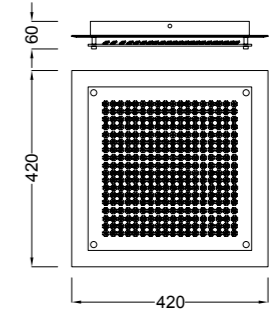

4582 Cromo-Chrome
LED 21W 4000K 2100lm