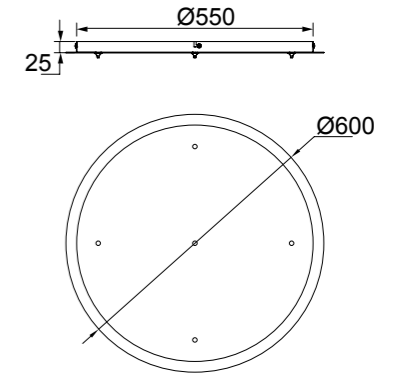

FLORÓN TECHO 5L - CEILING CUP 5L

- **8262**
  Blanco-White
- **8272**
  Cromo-Chrome
- **8267**
  Oro-Gold
- **8516**
  Negro-Black