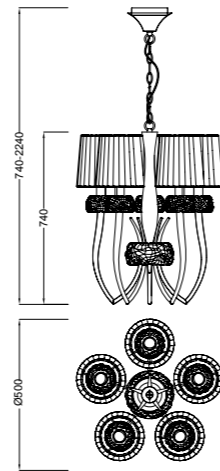

LOEWE

4732 Cuero/Blanco-Antique brass/White
5 x E14 máx. 20W LED (no incl)