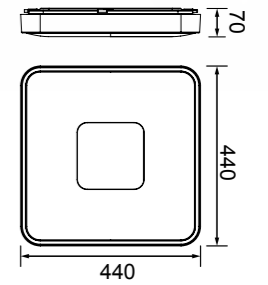

7919 Blanco-White
LED 80W 2700K-5000K 3900lm

R00129