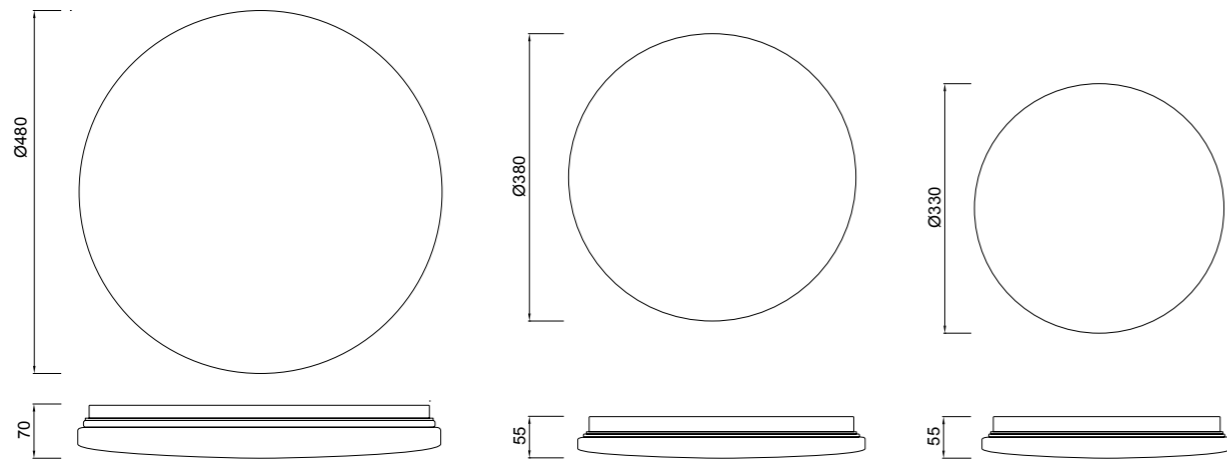

5940 Blanco-White
LED 50W 3000K 3700lm

5942 Blanco-White
LED 36W 3000K 2350lm

5944 Blanco-White
LED 24W3000K1600lm

5941 Blanco-White
LED 50W 5000K 3800lm

5943 Blanco-White
LED 36W 5000K 2450lm

5945 Blanco-White
LED 24W 5000K 1700lm

Metal/Acrílico-Metal/Acrylic 220-240V~ 50/60Hz