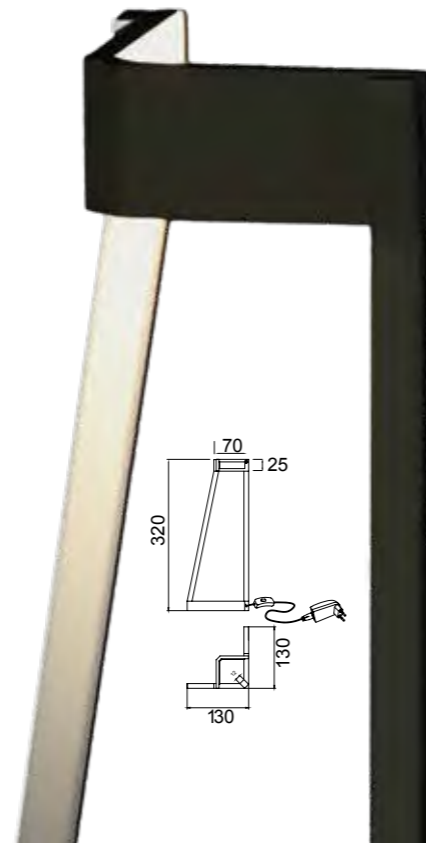

MINIMAL

7285 Oro-Gold
LED 5W 3000K 375lm

7287 Arena-Sabbia
LED 5W 3000K 375lm

7280 Blanco-White
LED 5W 3000K 375lm

7281 Negro-Black
LED 5W 3000K 375lm