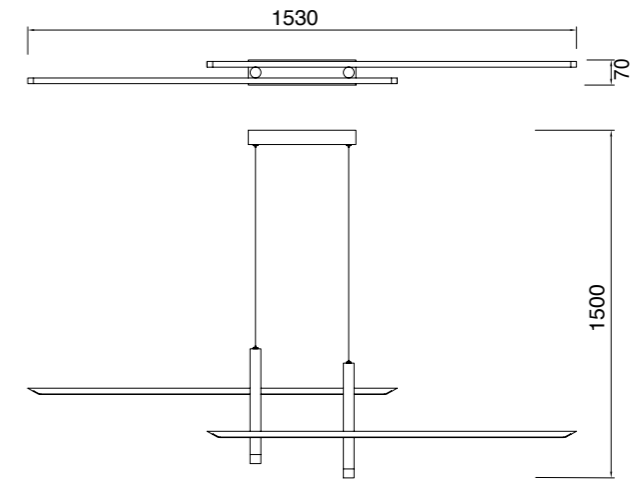

ESPARTA

7980 Blanco+Oro-White+Gold
LED 30W 3000K 1400lm

7981 Negro+Oro-Black+Gold
LED 30W 3000K 1400lm

7982 Blanco+Oro-White+Gold
LED 50W 3000K 2100lm

7983 Negro+Oro-Black+Gold
LED 50W 3000K 2100lm

Aluminio+Metal/Aluminum+Metal 220-240V~ 50/60Hz CRI≥ 80

Aluminio+Metal/Aluminum+Metal 220-240V~ 50/60Hz CRI≥ 80