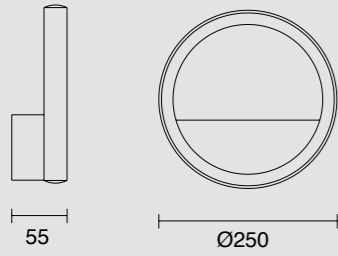

KITESURF

8597 Blanco-White
LED 8W 3000K 640lm

8593 Negro-Black
LED 8W 3000K 640lm