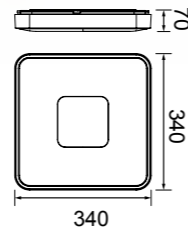

7918 Madera-Wood
LED 100W 2700K-5000K 4900lm

7917 Negro-Black
LED 100W 2700K-5000K 4900lm

7921 Madera-Wood
LED 80W 2700K-5000K 3900lm

7924 Madera-Wood
LED 56W 2700K-5000K 2500lm

7920 Negro-Black
LED 80W 2700K-5000K 3900lm