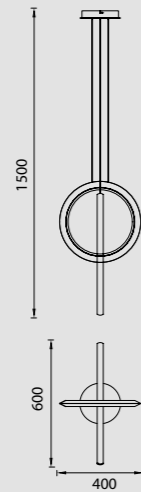

7190 Blanco-White
LED 50W 3000K 4000lm

7140 Negro-Black
LED 50W 3000K 4000lm

7142 Negro-Black
LED 30W 3000K 2400lm

7192 Blanco-White
LED 30W 3000K 2400lm

7191 Blanco-White
LED 48W 3000K 3840lm

7141 Negro-Black
LED 48W 3000K 3840lm