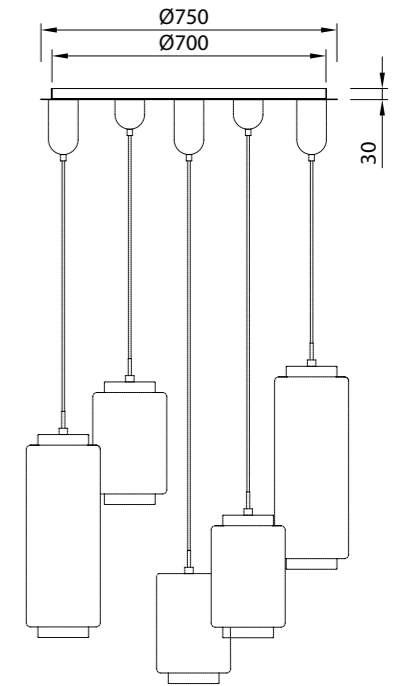

Florón-Rosette

6501 Cromo-Chrome 3L

6500 Cromo-Chrome 5L

MODO DE USO