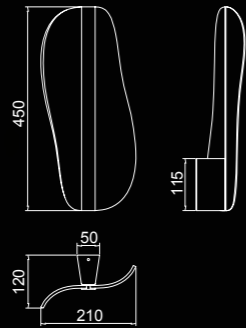

BIANCA

7767 Blanco-White
LED 15W 3000K 850lm

8211 Blanco-White Dimmable
LED 15W 3000K 850lm