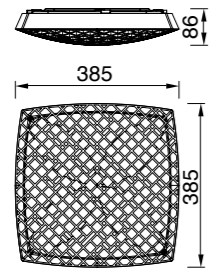

URBAN

7886 Blanco-White
LED 56W 2700K-5000K 4000lm