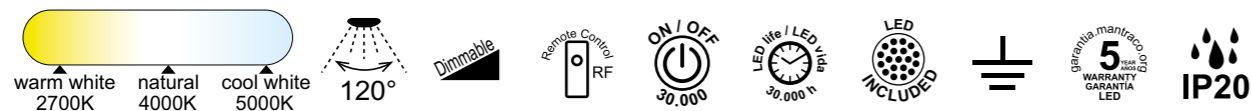

Metal/Acrílico/ABS-Metal/Acrylic/ABS 220-240V~ 50/60Hz CRI≥ 80 R00129 Incluido