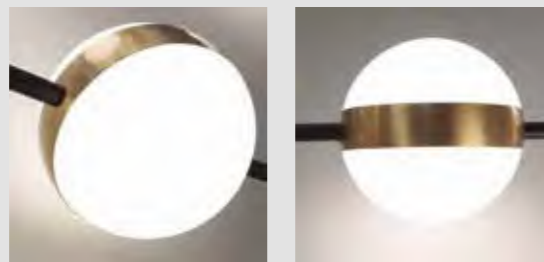

CUBA

7162 Oro/Negro-Gold/Black
LED 32W 3000K 2400lm

Metal/Acrílico-Metal/Acrylic 220-240V~ 50/60Hz CRI ≥80