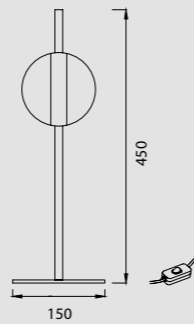

7164 Oro/Negro-Gold/Black
LED 8W 3000K 600lm