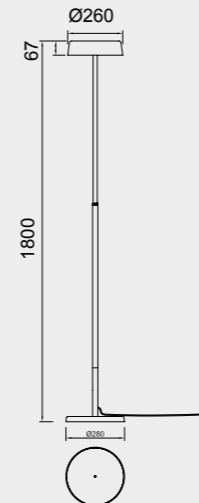

Acero-Steel 220-240V~ 50/60Hz CRI≥ 80

NOA II

by Santolaria

NOA II

8566 Blanco-White
LED 15+15W 3000K 2800lm

8567 Negro-Black
LED 15+15W 3000K 2800lm

8568 Blanco madera- Wood white
LED 15+15W 3000K 2800lm

MODO DE USO