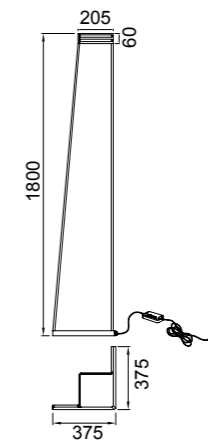

- **7440** Blanco-White
  LED 40W 3000K 3000lm
- **7441** Negro-Black
  LED 40W 3000K 3000lm
- **7442** Oro-Gold
  LED 40W 3000K 3000lm
- **7443** Arena-Sabbia
  LED 40W 3000K 3000lm