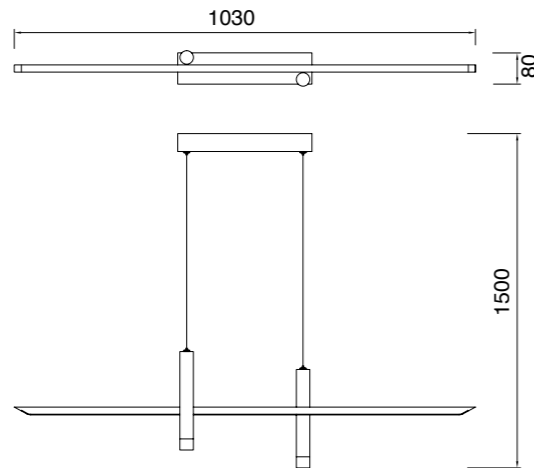

ESPARTA

7980 Blanco+Oro-White+Gold
LED 30W 3000K 1400lm

7981 Negro+Oro-Black+Gold
LED 30W 3000K 1400lm

7982 Blanco+Oro-White+Gold
LED 50W 3000K 2100lm

7983 Negro+Oro-Black+Gold
LED 50W 3000K 2100lm

Aluminio+Metal/Aluminum+Metal 220-240V~ 50/60Hz CRI≥ 80

Aluminio+Metal/Aluminum+Metal 220-240V~ 50/60Hz CRI≥ 80