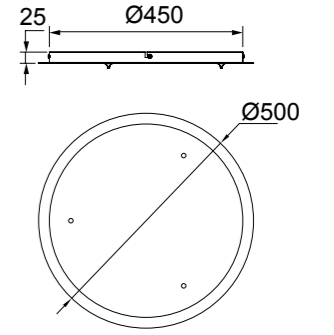

FLORÓN TECHO 3L - CEILING CUP 3L

- **8261**
  Blanco-White
- **8271**
  Cromo-Chrome
- **8266**
  Oro-Gold
- **8515**
  Negro-Black