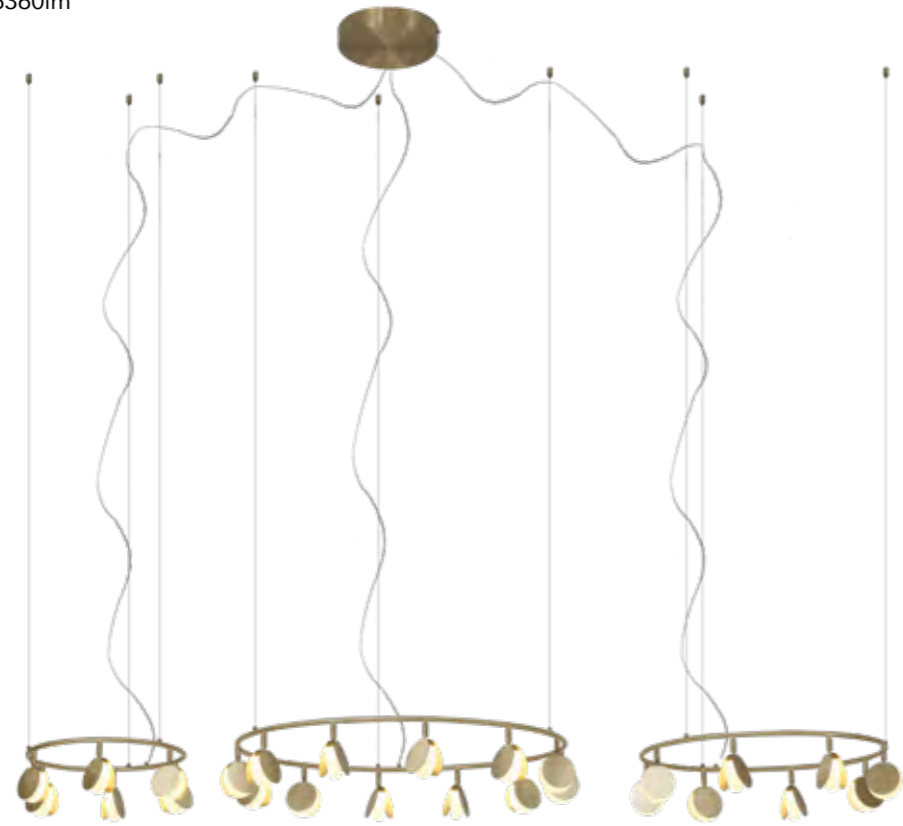

7235 Oro-Gold
LED 30W 3000K 2250lm

Metal-Metal 220-240V~ 50/60Hz CRI≥ 80 Registered N° 007663331-0006

SHELL

by Kuzurman Polina

SHELL

7355 Oro-Gold
LED 120W 3000K 6360lm

Metal-Metal 220-240V~ 50/60Hz CRI≥ 80

SHELL

Lámpara-Pendant lamp

7261 Oro-Gold
LED 40W 3000K 2120lm

7262 Oro-Gold
LED 30W 3000K 1590lm

7357 Oro-Gold
LED 60W 3000K 3180lm

Metal-Metal 220-240V~ 50/60Hz CRI≥ 80

SHELL

7260 Oro-Gold
LED 50W 3000K 2650lm