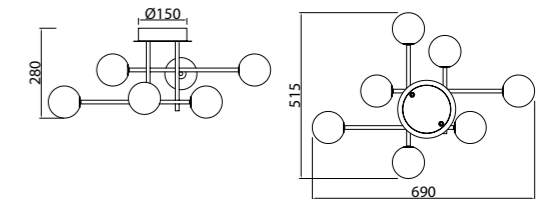

R09243 LED G4 5W 3000K 500lm (incl)

INCLUDED

Metal/Cristal-Metal/Glass 220-240V~ 50/60Hz CRI≥ 80 G4 máx. 5W LED Incluido- Registered N° 008435580-0001