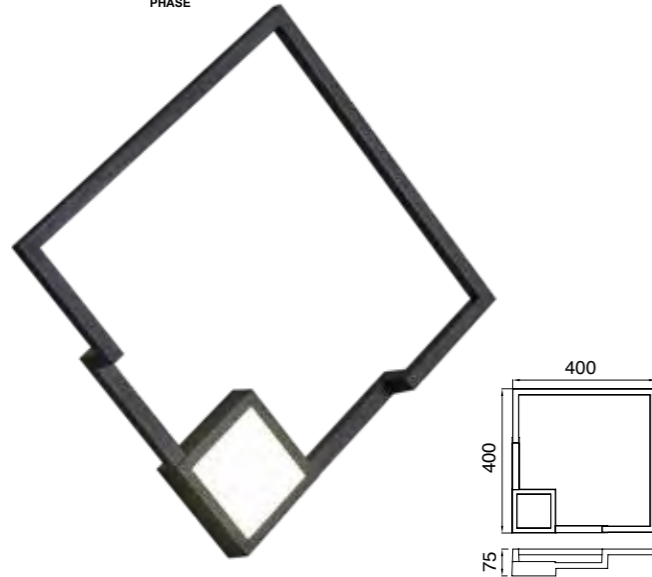

BOUTIQUE

by Santiago Sevillano Studio

BOUTIQUE

Aplique-Wall lamp

7680 Negro-Black
LED 25W 3000K 1370lm

7681 Negro-Black
LED 25W 3000K 1370lm
Dimmable Phase Cut

7682 Negro-Black
LED 17,5W 3000K 1150lm

7683 Negro-Black
LED 17,5W 3000K 1150lm
Dimmable Phase Cut