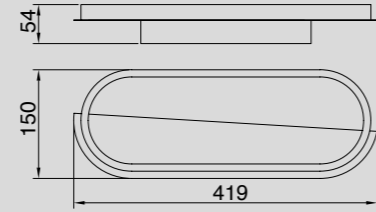

Acero/Steel 220-240V~ 50/60Hz CRI≥ 80

MÁRMOL

by Santiago Sevillano Studio

MÁRMOL

MÁRMOL

8502 Blanco-White
Decorado mármol/Decorated marble
LED 20W 3000K 1800lm

8503 Blanco-White
Decorado mármol/Decorated marble
LED 12W 3000K 1080lm