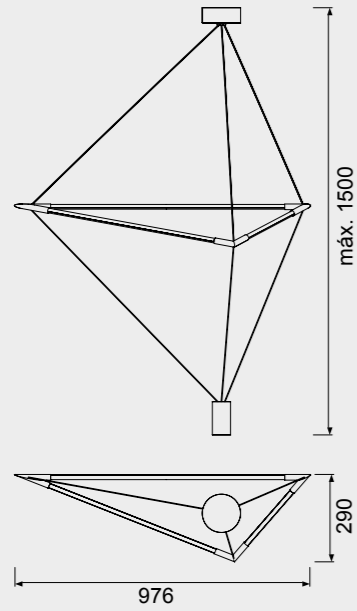

ELECTRA

by Mantra team

ELECTRA

ELECTRA

8531 Negro/Cromo-Chrome/Black
LED 33W 3000K 2500lm

8533 Negro/Cromo-Chrome/Black
LED 21W 3000K 1600lm

MODO DE USO 

Aluminio/Acero-Aluminium/Steel 220-240V~ 50/60Hz CRI≥ 80