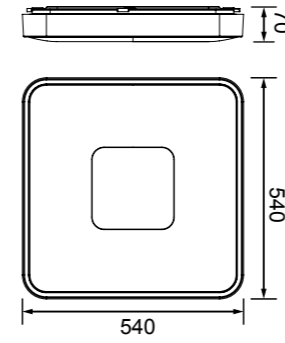

7920 Negro-Black
LED 80W 2700K-5000K 3900lm

7917 Negro-Black
LED 100W 2700K-5000K 4900lm