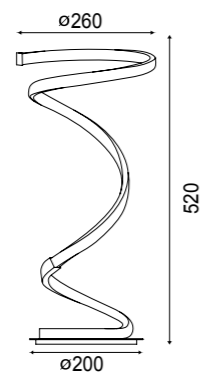

HELIX

by Santiago Sevillano Studio

HELIX

Sobremesa-Table lamp

6103 Plata cromo-Silver chrome
LED 20W 3000K 1600lm

6104 Negro-Black
LED 20W 3000K 1600lm

Aluminio/Acero/Acrílico-Aluminum/Steel/Acrylic 220-240V~ 50/60Hz CRI≥ 80 Registered N° 004721413-001