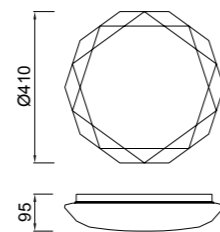

5970 Blanco-White
LED 54W 5000K 4000lm

5971 Blanco-White
LED 36W 5000K 2700lm

Metal/Acrílico-Metal/Acrylic 220-240V~ 50/60Hz

QUATRO II

Plafón-Ceiling lamp

6242 Blanco-White
LED 60W 3000K 3800lm

6241 Blanco-White
LED 45W 3000K 2800lm