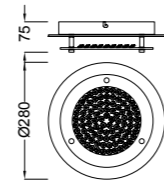

5090 Cromo-Chrome
LED 12W 4000K 1200lm