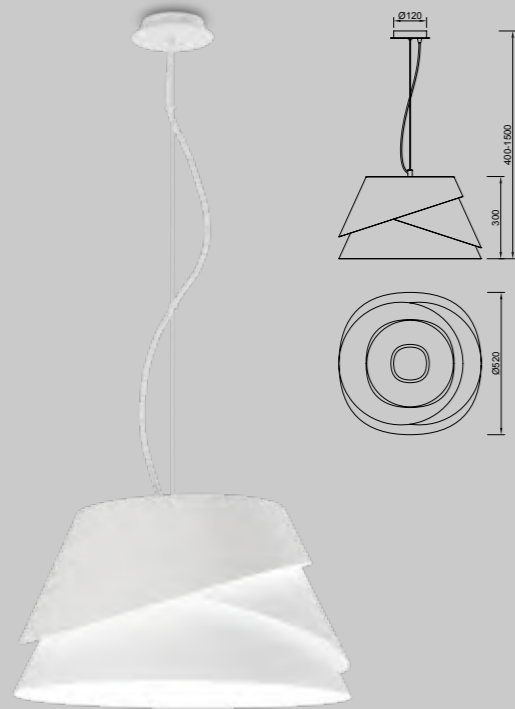

NOT INCLUDED  ON/OFF    

Tela/Madera/Acero-Fabric/Wood/Steel 100-240V~ 50/60Hz

ALBORÁN

by Hugo Tejada

ALBORÁN

5861 Blanco-White
1x E27 máx.20W LED (no incl)

5862 Blanco-White
1x E27 máx.20W LED (no incl)

5860 Blanco-White
3x E27 máx.20W LED (no incl)