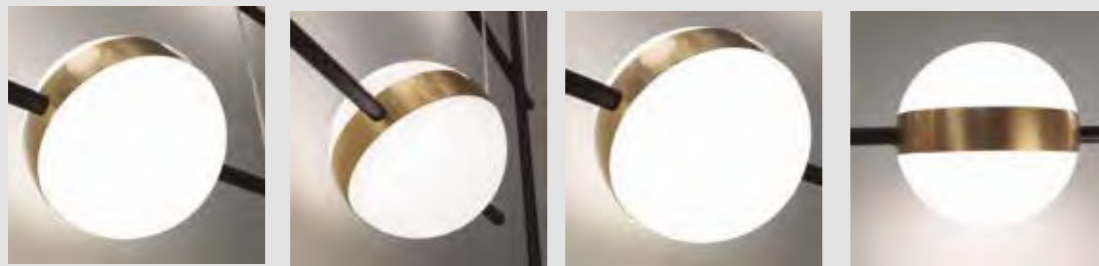

7196 Blanco-White
LED 24W 3000K 900lm

7146 Negro-Black
LED 24W 3000K 900lm

Aluminio/Silicona/Metal-Aluminium/Silicone/Metal 220-240V~ 50/60Hz CRI≥ 80

CUBA

7160 Oro/Negro-Gold/Black
LED 32W 3000K 2400lm

7161 Oro/Negro-Gold/Black
LED 32W 3000K 2400lm