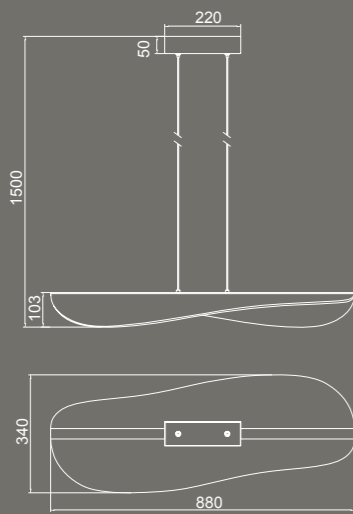

BIANCA

7765 Blanco-White
LED 50W 3000K 3000lm

7766 Blanco-White
LED 40W 3000K 2450lm

8209 Blanco-White Dimmable
LED 50W 3000K 3000lm

8210 Blanco-White Dimmable
LED 40W 3000K 2450lm