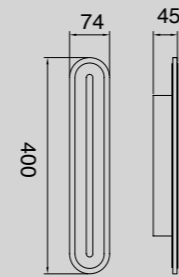

8508 Blanco-White
LED 12W 4000K 1000lm