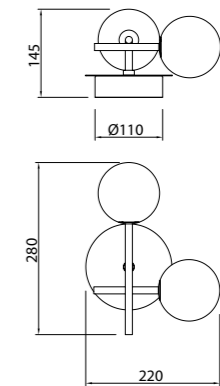

7634 Negro-Black
1LxG4 máx. 5W LED (incl)

7636 Negro-Black
1LxG4 máx. 5W LED (incl)

7635 Negro-Black
2LxG4 máx. 5W LED (incl)