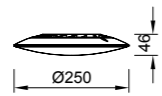

SLIM

7972 Blanco-White
LED 16W 3000K 1300lm