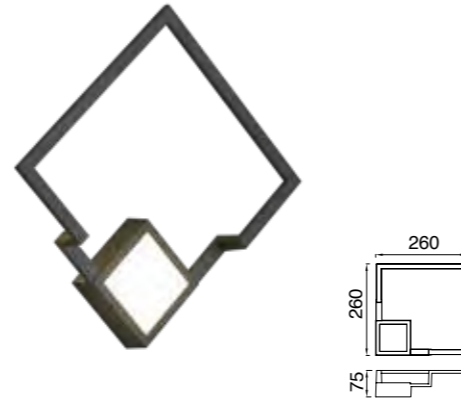

BOUTIQUE

by Santiago Sevillano Studio

BOUTIQUE

Aplique-Wall lamp

7680 Negro-Black
LED 25W 3000K 1370lm

7681 Negro-Black
LED 25W 3000K 1370lm
Dimmable Phase Cut

7682 Negro-Black
LED 17,5W 3000K 1150lm

7683 Negro-Black
LED 17,5W 3000K 1150lm
Dimmable Phase Cut