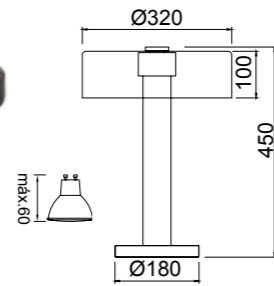

8428 Oro rosa-Pink gold
GU10 1x máx. 12W LED (no incl)

8535 Oro-Gold
GU10 1x máx. 12W LED (no incl)

8426 Oro rosa-Pink gold
GU10 1x máx. 12W LED (not incl)