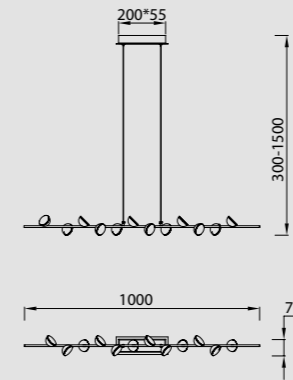

6261 Blanco mate-Matte white
LED 72W 3000K 4450lm

8652 Blanco mate-Matte white
LED 72W 3000K 4450lm
Dimmable

Aluminio-Aluminium 220-240V~ 50/60Hz CRI ≥80