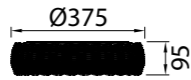

8195 Ratan-Rattan
LED 24W 2700K-4000K-5000K 1700lm

MODO DE USO