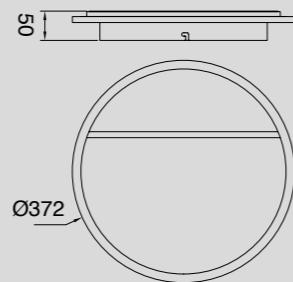

MÁRMOL

8502 Blanco-White
Decorado mármol/Decorated marble
LED 20W 3000K 1800lm

8503 Blanco-White
Decorado mármol/Decorated marble
LED 12W 3000K 1080lm

8507 Blanco-White
Decorado mármol/Decorated marble
LED 30W 3000K 2100lm

8512 Blanco-White
Decorado mármol/Decorated marble
LED 28W 3000K 1680lm

8513 Negro-Black
Decorado mármol/Decorated marble
LED 28W 3000K 1680lm

Acero/Steel 220-240V~ 50/60Hz CRI≥ 80

Acero/Steel 220-240V~ 50/60Hz CRI≥ 80