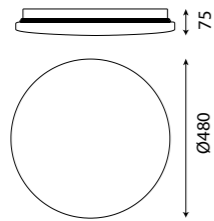

ZERO SMART

5946 Blanco-White
LED 80W 2700K-5000K 4500lm