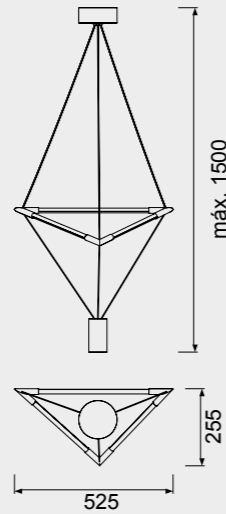

ELECTRA

by Mantra team

ELECTRA

ELECTRA

8531 Negro/Cromo-Chrome/Black
LED 33W 3000K 2500lm

8533 Negro/Cromo-Chrome/Black
LED 21W 3000K 1600lm

MODO DE USO 

Aluminio/Acero-Aluminium/Steel 220-240V~ 50/60Hz CRI≥ 80