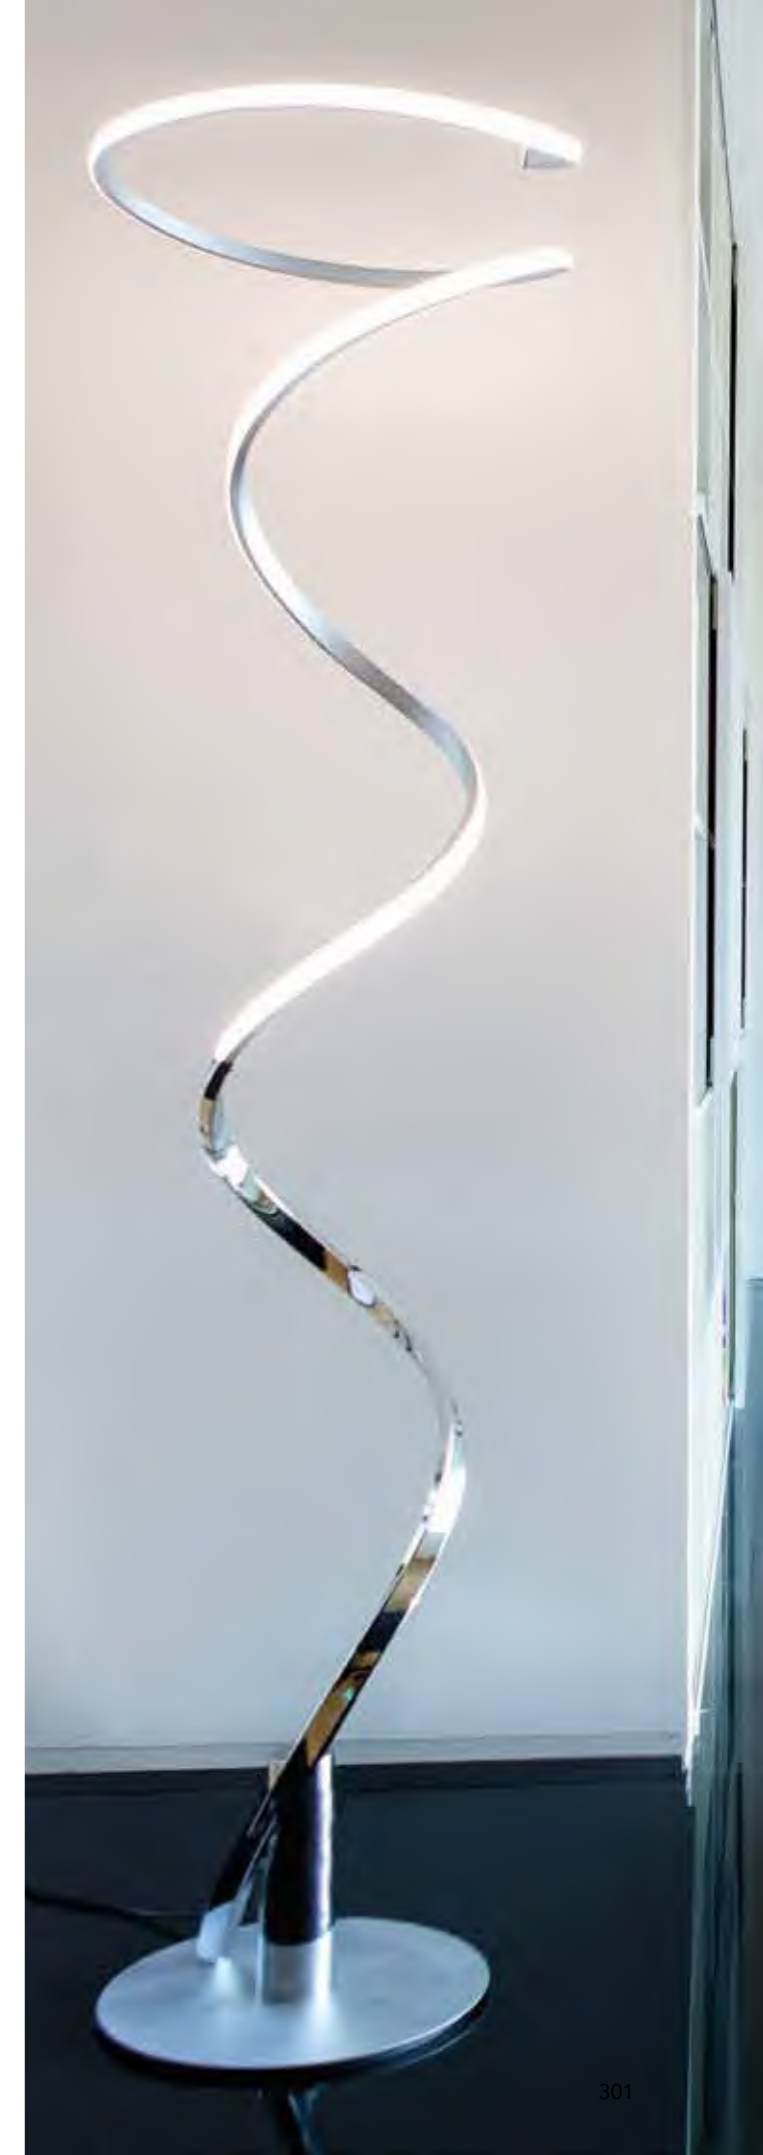

HELIX

Pie de salón-Floor lamp

6101 Cuero satinado-Satin antique
LED 42W 3000K 3360lm
Dimmable

6102 Blanco cromo-White chrome
LED 42W 3000K 3360lm
Dimmable

6100 Plata cromo-Silver chrome
LED 42W 3000K 3360lm
Dimmable

Aluminio/Acero/Acrílico-Aluminum/Steel/Acrylic 220-240V~ 50/60Hz CRI≥ 80 Registered N° 004721413-001