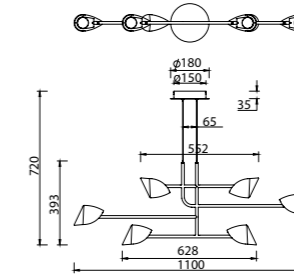

CAPUCCINA

CAPUCCINA

CAPUCCINA

7585 Negro-Black
LED 8,5W 3000K 600lm

7584 Negro-Black
LED 8,5W 3000K 610lm

7587 Negro-Black
LED 8,5W 3000K 610lm

7578 Negro-Black
LED 61,5W 3000K 4000lm

7579 Negro-Black
LED 45W 3000K 3100lm