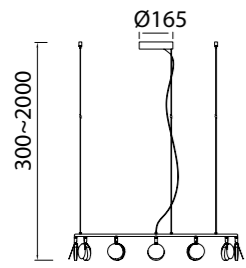

7356 Oro-Gold
LED 70W 3000K 3710lm

Metal-Metal 220-240V~ 50/60Hz CRI≥ 80