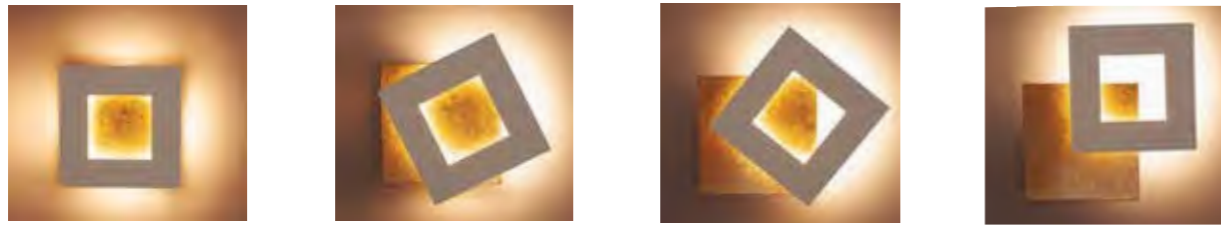

8163 Corten+oro-Corten+gold
LED 48W 3000K 3360lm

Aluminio-Aluminium 220-240V~ 50/60Hz CRI≥ 80

DALIA

DALIA

Aplique-Wall lamp

Aplique/Wall lamp

REFERENCE	K	LED WATT	LUMENS	FINISH	SIZES	MOTION-ROTATE
8110	3000K	12W	840lm	Blanco-White	140 x 140	
8111	3000K	12W	840lm	Blanco+Oro-White+Gold	140 x 140	
8112	3000K	12W	840lm	Negro+Oro-Black+Gold	140 x 140	
8113	3000K	12W	840lm	Corten+Oro-Corten+Gold	140 x 140	
8114	3000K	18W	1260lm	Blanco-White	180 x 180	
8115	3000K	18W	1260lm	Blanco+Oro-White+Gold	180 x 180	
8116	3000K	18W	1260lm	Negro+Oro-Black+Gold	180 x 180	
8117	3000K	18W	1260lm	Corten+Oro-Corten+Gold	180 x 180	
8118	3000K	24W	1680lm	Blanco-White	220 x 220	
8119	3000K	24W	1680lm	Blanco+Oro-White+Gold	220 x 220	
8120	3000K	24W	1680lm	Negro+Oro-Black+Gold	220 x 220	
8121	3000K	24W	1680lm	Corten+Oro-Corten+Gold	220 x 220	
8143	3000K	40W	2800lm	Blanco-White	400 x 400	
8144	3000K	40W	2800lm	Blanco+Oro-White+Gold	400 x 400	
8145	3000K	40W	2800lm	Negro+Oro-Black+Gold	400 x 400	
8146	3000K	40W	2800lm	Corten+Oro-Corten+Gold	400 x 400	