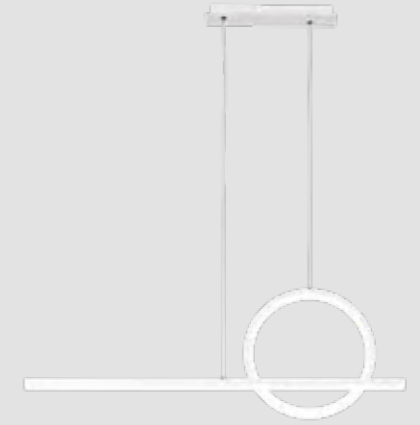

7190 Blanco-White
LED 50W 3000K 4000lm

7140 Negro-Black
LED 50W 3000K 4000lm

7142 Negro-Black
LED 30W 3000K 2400lm

7192 Blanco-White
LED 30W 3000K 2400lm

7191 Blanco-White
LED 48W 3000K 3840lm

7141 Negro-Black
LED 48W 3000K 3840lm