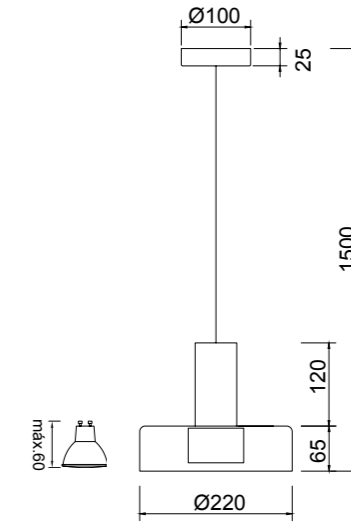

Bombillas recomendadas-Suggested bulbs

GU10	K	LED	REF	DIMMABLE
	3000K	9W	R09218	
	3000K	9W	R09219	
	4000K	9W	R09220