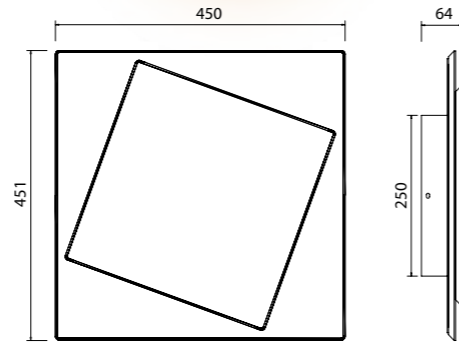

DAKLA

6426 Blanco-White
LED 18W 3000K 1090lm

6429 Blanco-White
LED 30W 3000K 1810lm