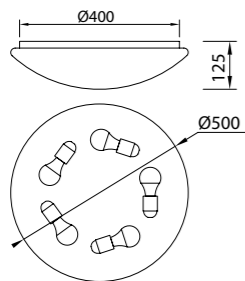

ZERO E27

Metal/Acrílico-Metal/Acrylic 100-240V~ 50/60Hz