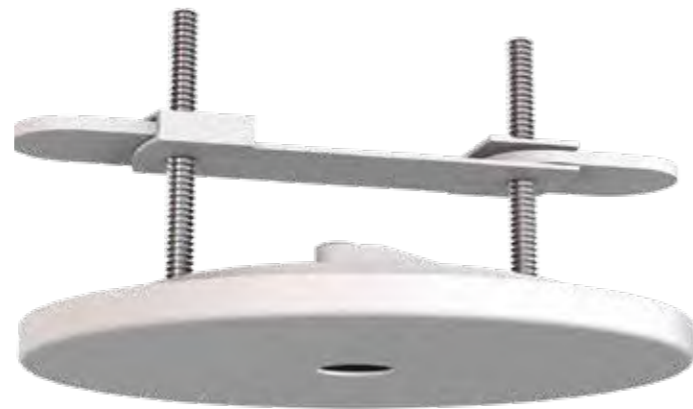

Cristal-Glass 100-240V~ 50/60Hz E27 máx.20W LED (no incl)

ELSA

Florón empotrable-Recessed base

REFERENCE	FINISH
7855	Blanco-White
7856	Negro-Black
7857	Plata-Silver
7858	Oro-Gold
7859	Cuero-Antique Brass