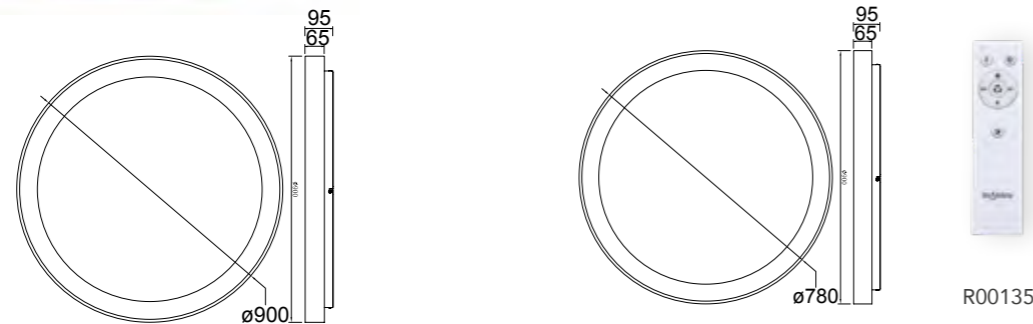

warm white 2700K
natural 4000K
cool white 5000K
Dimmable
Remote Control RF
ON / OFF 30,000
LED life / LED life 30,000 h
LED INCLUDED
5 años de garantía LED
IP20

REF	COLOR	LED	TEMP. COLOR	DIMMABLE	LÚMENES	(ø):	(h):	MANDO	APP
8579	Blanco-White	30W	2700K-5000K	▲	2250lm	ø380	95	R00129	MANTRA
8582	Negro-Black	30W	2700K-5000K	▲	2250lm	ø380	95	R00129	MANTRA
8585	Oro-Gold	30W	2700K-5000K	▲	2250lm	ø380	95	R00129	MANTRA
8588	Madera-Wood	30W	2700K-5000K	▲	2250lm	ø380	95	R00129	MANTRA
8578	Blanco-White	40W	2700K-5000K	▲	2950lm	ø500	95	R00129	MANTRA
8581	Negro-Black	40W	2700K-5000K	▲	2950lm	ø500	95	R00129	MANTRA
8584	Oro-Gold	40W	2700K-5000K	▲	2950lm	ø500	95	R00129	MANTRA
8587	Madera-Wood	40W	2700K-5000K	▲	2950lm	ø500	95	R00129	MANTRA
8577	Blanco-White	50W	2700K-5000K	▲	3760lm	ø650	95	R00129	MANTRA
8580	Negro-Black	50W	2700K-5000K	▲	3760lm	ø650	95	R00129	MANTRA
8583	Oro-Gold	50W	2700K-5000K	▲	3760lm	ø650	95	R00129	MANTRA
8586	Madera-Wood	50W	2700K-5000K	▲	3760lm	ø650	95	R00129	MANTRA