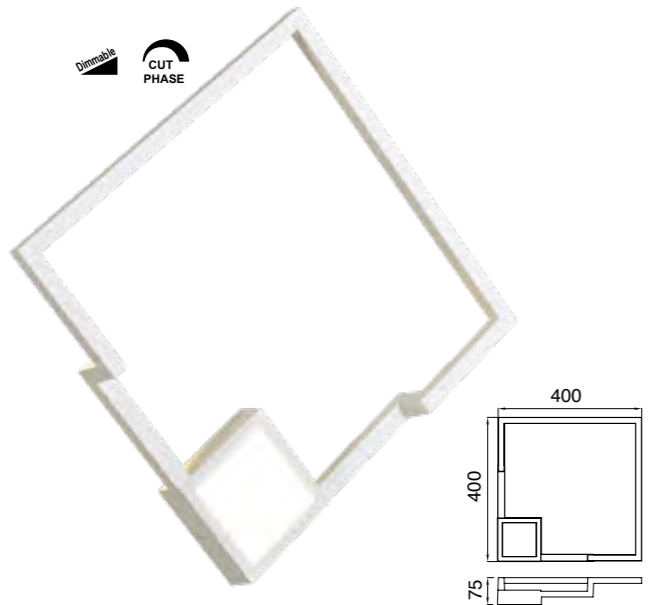

7668 Blanco-White
LED 25W 3000K 1370lm

7669 Blanco-White
LED 25W 3000K 1370lm
Dimmable Phase Cut

7670 Blanco-White
LED 17,5W 3000K 1150lm

7671 Blanco-White
LED 17,5W 3000K 1150lm
Dimmable Phase Cut