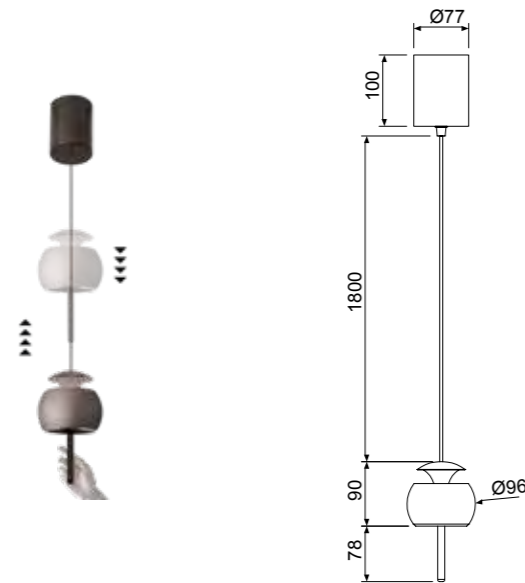

ROLLER

8409 Naranja-Orange
LED 12W 3000K 450lm

8411 Café-Coffee
LED 12W 3000K 450lm

8412 Cromo negro-Black chrome
LED 12W 3000K 450lm

8405 Blanco-White
LED 12W 3000K 1000lm

8406 Negro-Black
LED 12W 3000K 1000lm

8407 Cromo negro-Black chrome
LED 12W 3000K 1000lm