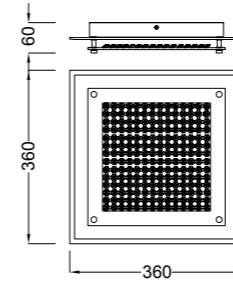

4581 Cromo-Chrome
LED 18W 4000K 1800lm