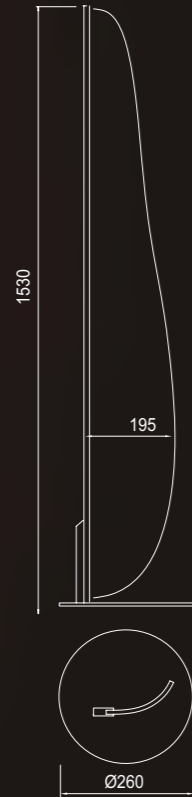

BIANCA

7838 Blanco-White
LED 20W 3000K 1200lm

7837 Blanco-White
LED 12W 3000K 700lm