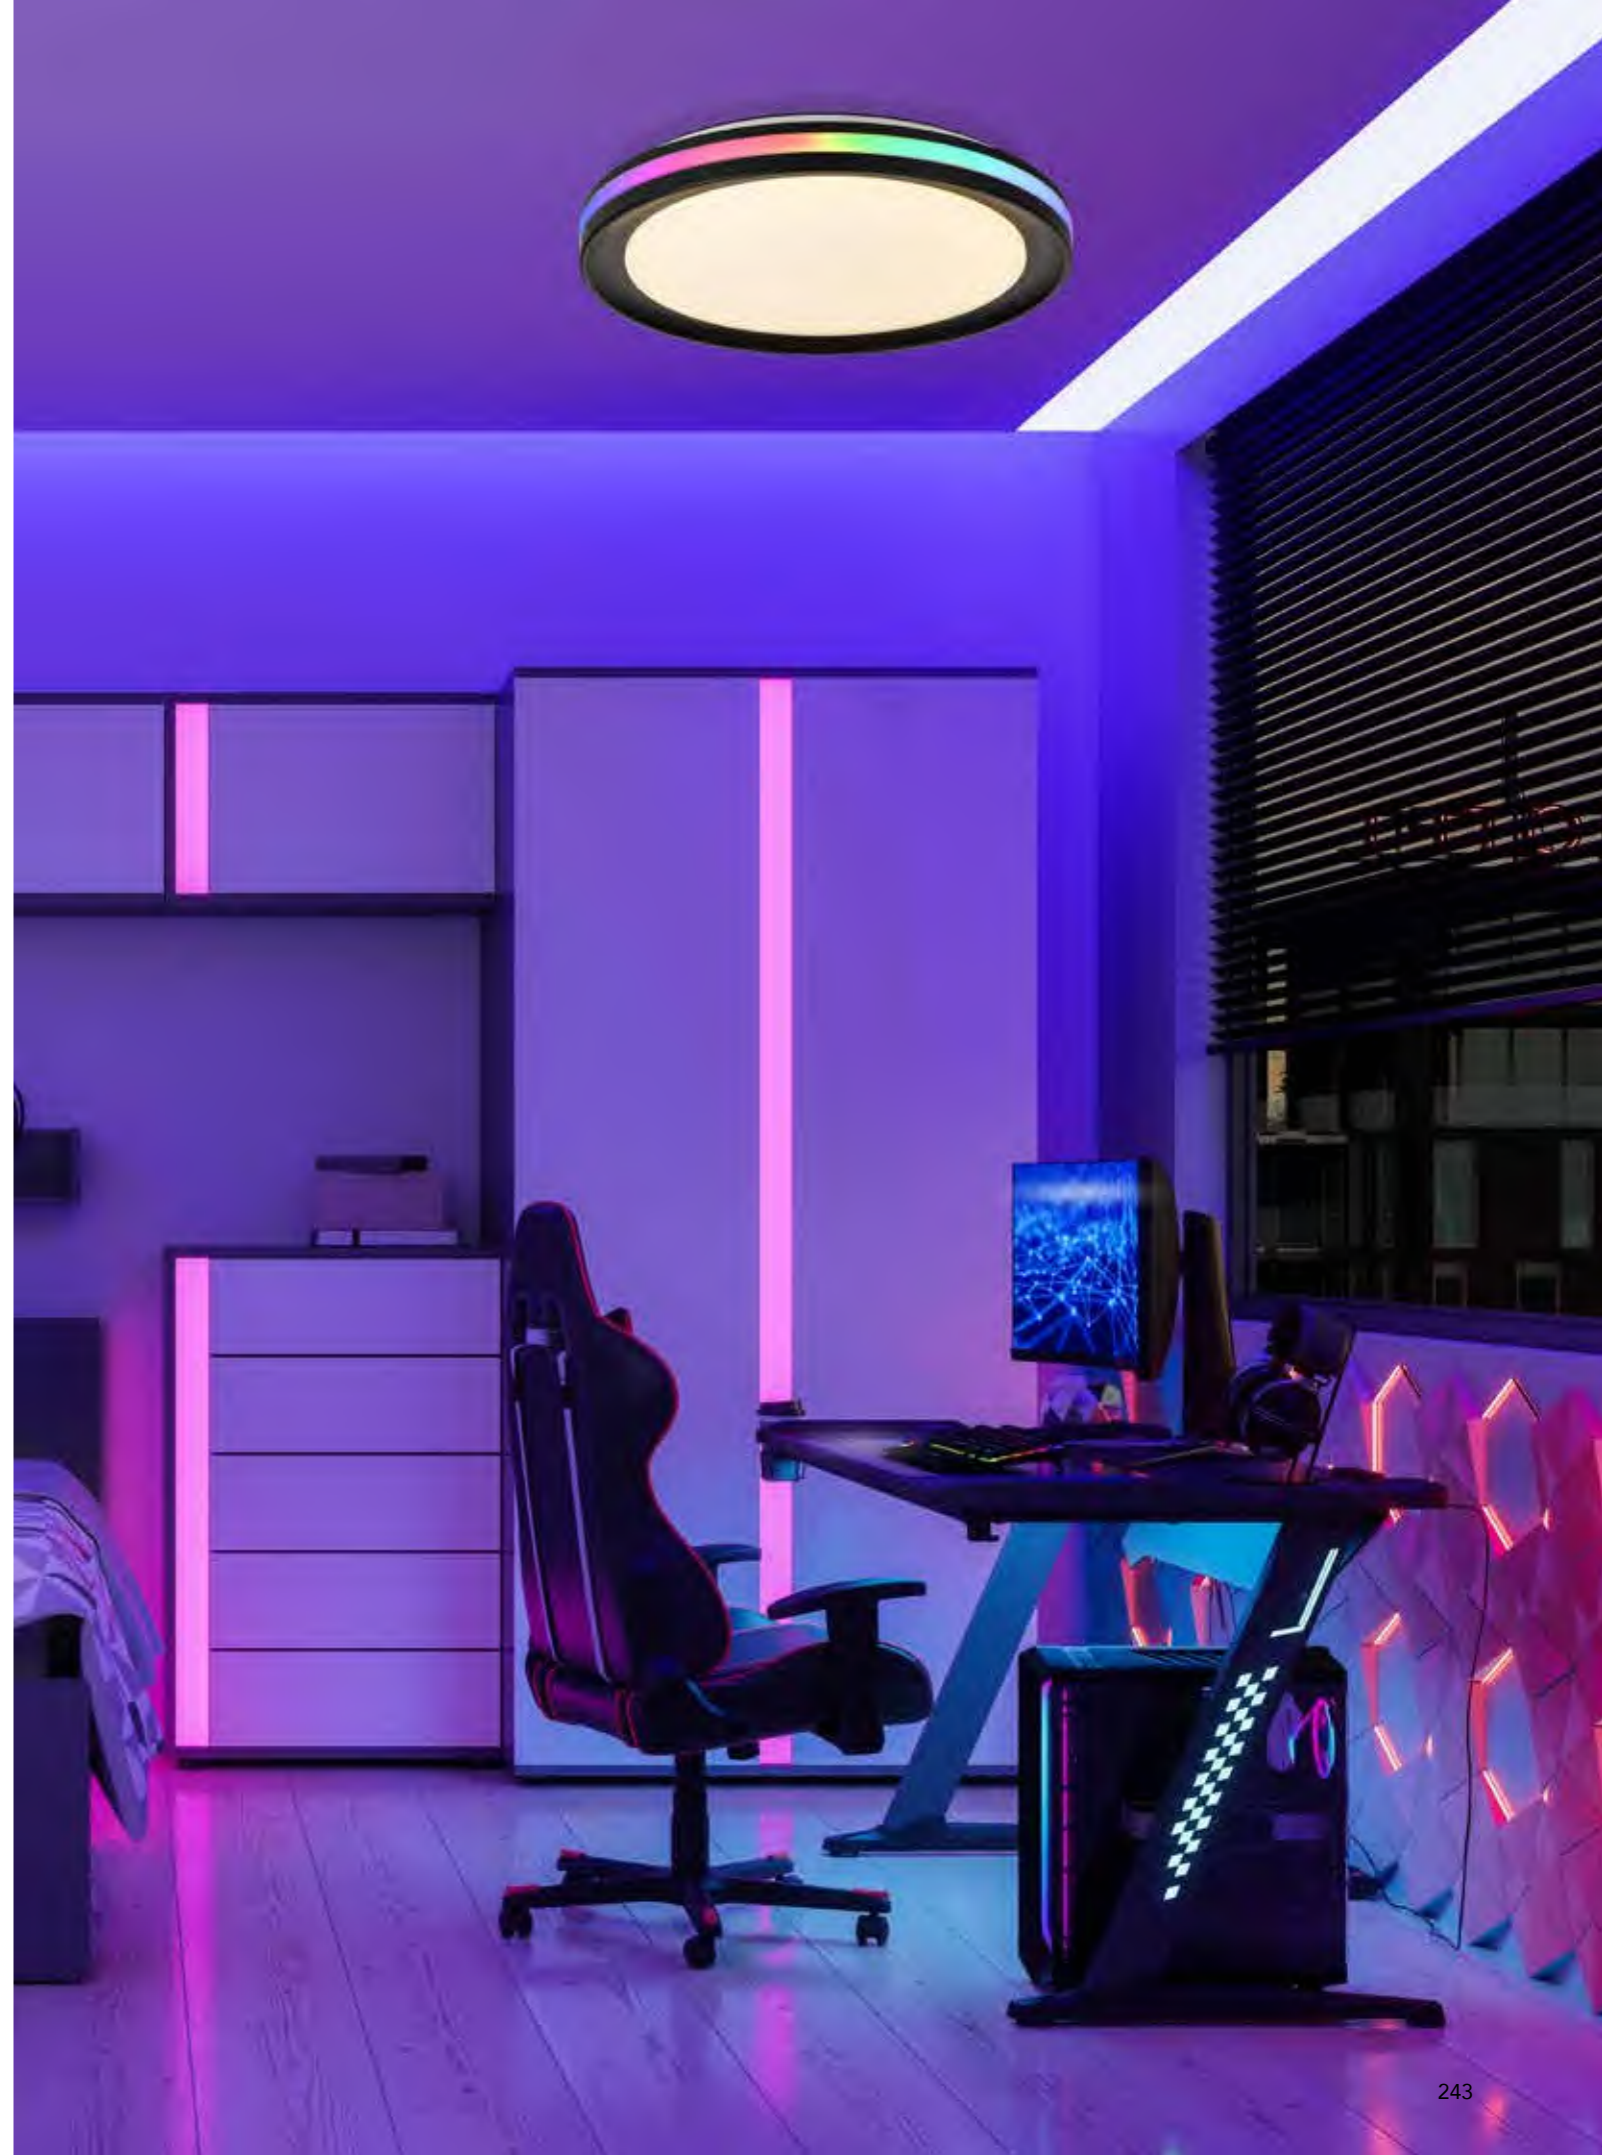

GAMER

8484 Blanco-White
LED RGB 30W 3000K-6500K 2000lm

8485 Negro-Black
LED RGB 30W 3000K-6500K 2000lm

R00138

MODO DE USO

Dimmable

PC/Acrílico-PC/Acrylic 220-240V~ 50/60Hz CRI≥ 80 -R00138 Incluido