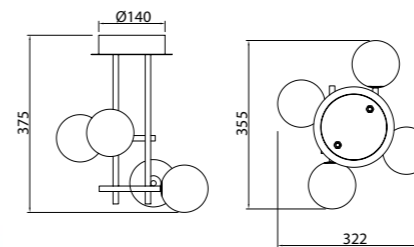

R09243 LED G4 5W 3000K 500lm (incl)

INCLUDED

Metal/Cristal-Metal/Glass 220-240V~ 50/60Hz CRI≥ 80 G4 máx. 5W LED Incluido- Registered N° 008435580-0001