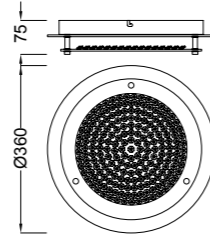

5091 Cromo-Chrome
LED 18W 4000K 1800lm