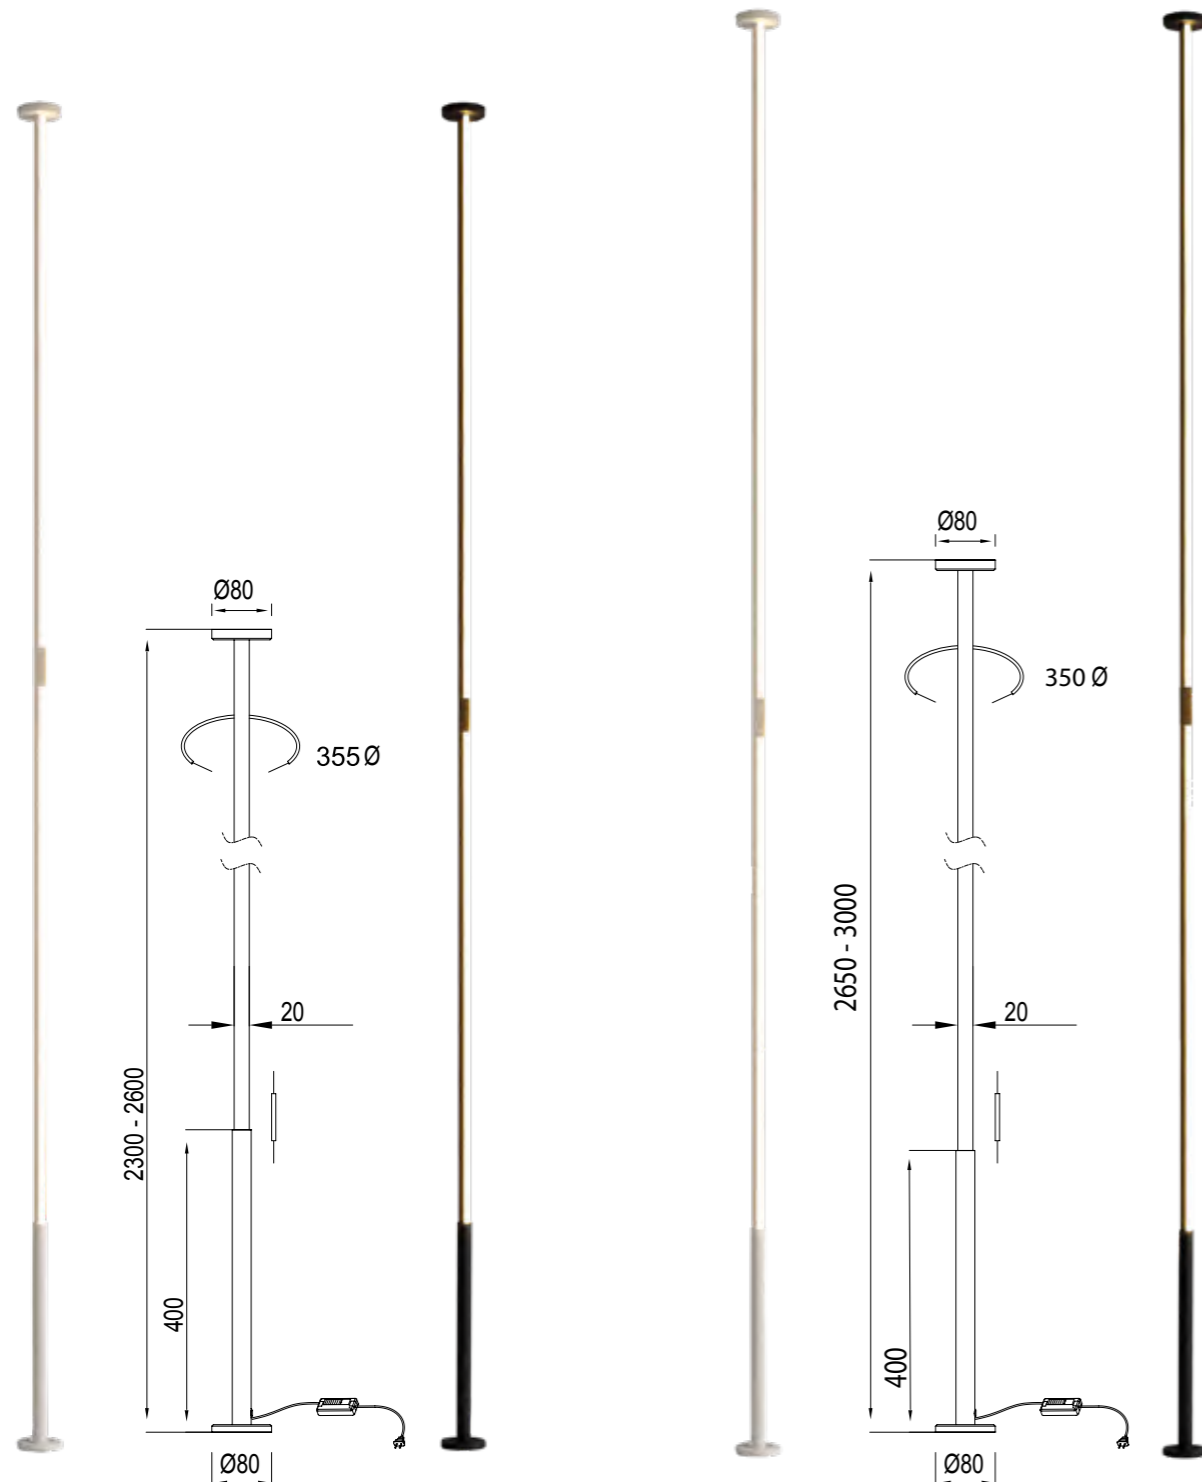

Acero/Steel 220-240V~ 50/60Hz CRI≥ 80

VERTICAL

7358 Blanco-White
LED 36W 3000K 2160lm

7359 Negro-Black
LED 36W 3000K 2160lm

7353 Blanco-White
LED 40W 3000K 2400lm

7354 Negro-Black
LED 40W 3000K 2400lm

Acero/Steel 220-240V~ 50/60Hz CRI≥ 80