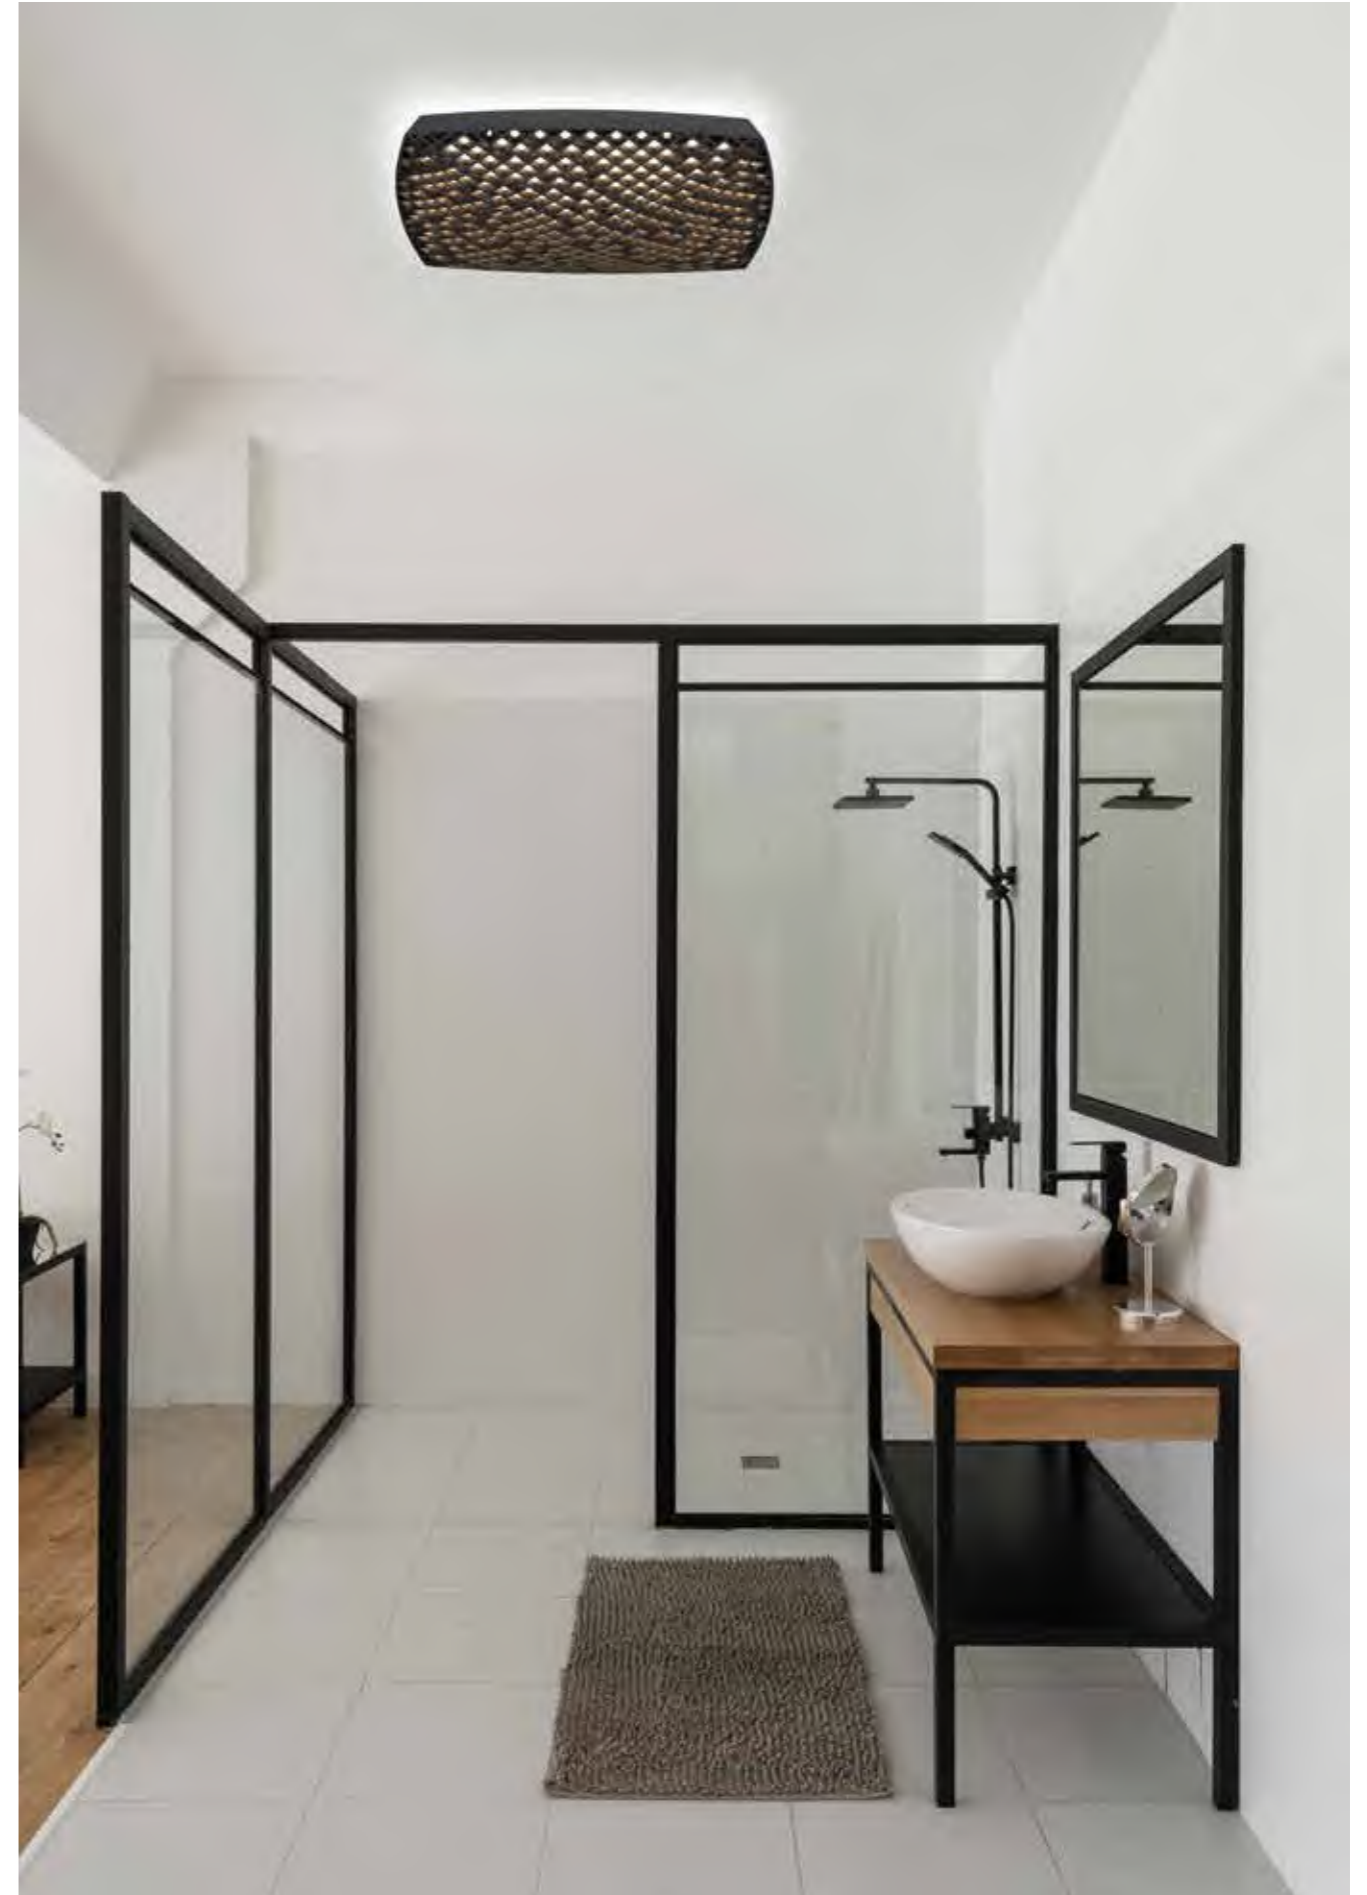

R00135

URBAN

by Santiago Sevillano Studio

URBAN

URBAN

7886 Blanco-White
LED 56W 2700K-5000K 4000lm

7887 Negro-Black
LED 56W 2700K-5000K 4000lm

MODO DE USO