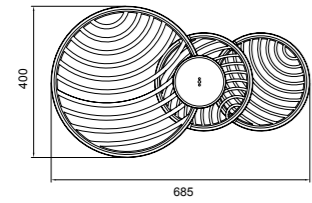

7231 Oro-Gold
LED 60W 3000K 4500lm

COLLAGE

Plafón/Ceiling lamp

7232 Negro-Black
LED 40W 3000K 3000lm

7233 Oro-Gold
LED 40W 3000K 3000lm

Aplique/Plafón/Wall Ceiling lamp

7234 Negro-Black
LED 30W 3000K 2250lm