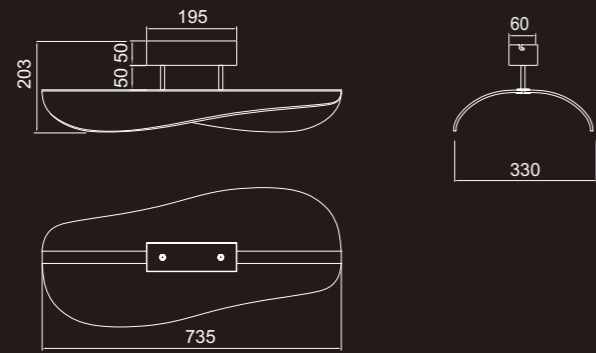

BIANCA

7835 Blanco-White
LED 40W 3000K 2450lm