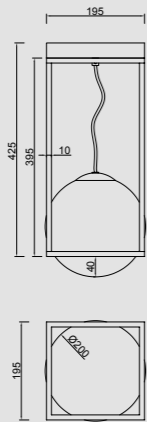

7606 Negro-Black
1LxE27 (no incl)