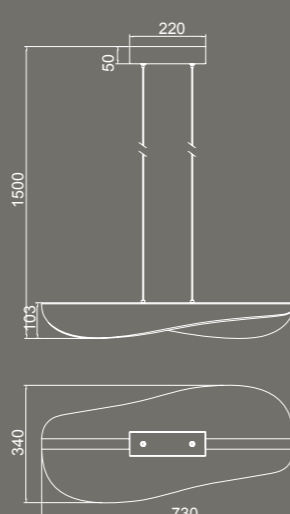

BIANCA

7765 Blanco-White
LED 50W 3000K 3000lm

7766 Blanco-White
LED 40W 3000K 2450lm

8209 Blanco-White Dimmable
LED 50W 3000K 3000lm

8210 Blanco-White Dimmable
LED 40W 3000K 2450lm