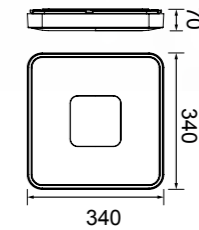

7923 Negro-Black
LED 56W 2700K-5000K 2500lm

R00129