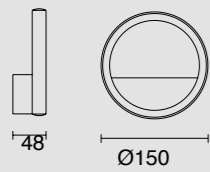

7194 Blanco-White
LED 8W 3000K 640lm

7144 Negro-Black
LED 8W 3000K 640lm

Aluminio/Silicona/Metal-Aluminium/Silicone/Metal 220-240V~ 50/60Hz CRI≥ 80