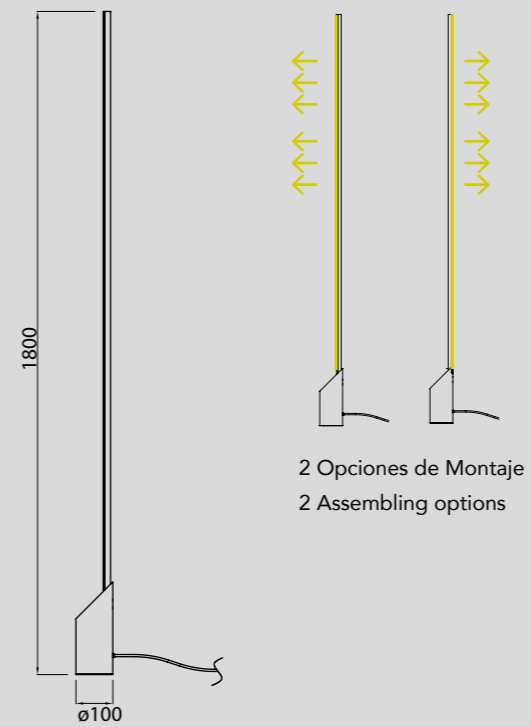

Acero/Steel 220-240V~ 50/60Hz CRI≥ 80

Acero/Steel 220-240V~ 50/60Hz CRI≥ 80