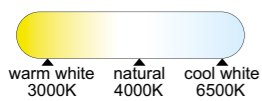

Dimmable

PC/Acrílico-PC/Acrylic 220-240V~ 50/60Hz CRI≥ 80 -R00138 Incluido