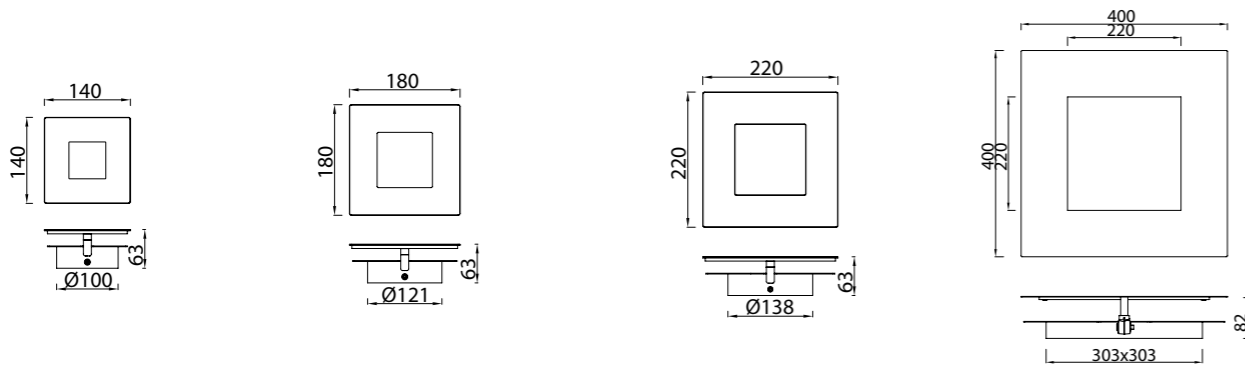

REFERENCE	K	LED WATT	LUMENS	FINISH	SIZES	MOTION-ROTATE
8110	3000K	12W	840lm	Blanco-White	140 x 140	
8111	3000K	12W	840lm	Blanco+Oro-White+Gold	140 x 140	
8112	3000K	12W	840lm	Negro+Oro-Black+Gold	140 x 140	
8113	3000K	12W	840lm	Corten+Oro-Corten+Gold	140 x 140	
8114	3000K	18W	1260lm	Blanco-White	180 x 180	
8115	3000K	18W	1260lm	Blanco+Oro-White+Gold	180 x 180	
8116	3000K	18W	1260lm	Negro+Oro-Black+Gold	180 x 180	
8117	3000K	18W	1260lm	Corten+Oro-Corten+Gold	180 x 180	
8118	3000K	24W	1680lm	Blanco-White	220 x 220	
8119	3000K	24W	1680lm	Blanco+Oro-White+Gold	220 x 220	
8120	3000K	24W	1680lm	Negro+Oro-Black+Gold	220 x 220	
8121	3000K	24W	1680lm	Corten+Oro-Corten+Gold	220 x 220	
8143	3000K	40W	2800lm	Blanco-White	400 x 400	
8144	3000K	40W	2800lm	Blanco+Oro-White+Gold	400 x 400	
8145	3000K	40W	2800lm	Negro+Oro-Black+Gold	400 x 400	
8146	3000K	40W	2800lm	Corten+Oro-Corten+Gold	400 x 400	

Blanco-White   Blanco+Oro-White+Gold   Negro+Oro-Black+Gold   Corten+Oro-Corten+Gold