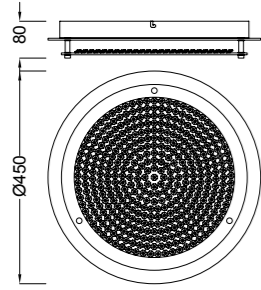

CRYSTAL LED MIRROR

5092 Cromo-Chrome
LED 21W 4000K 2100lm