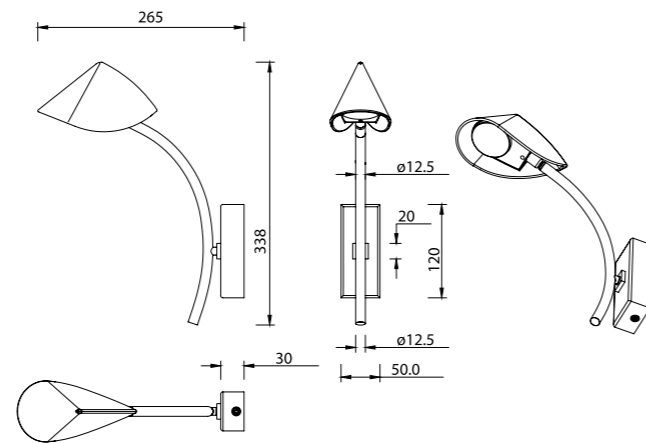

CAPUCCINA

Aplique-Wall lamp

7583 Negro-Black
LED 6W 3000K 530lm