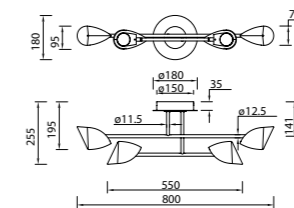

7582 Negro-Black
LED 30W 3000K 2100lm

Aluminio/Metal-Aluminium/Metal 220-240V~ 50/60Hz CRI≥ 80 Registered N°008635742-0007