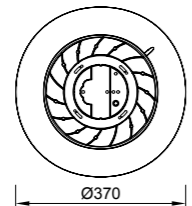

7974 Blanco-White
LED 24W 4000K 2150lm

7973 Blanco-White
LED 24W 5000K 2200lm

7978 Blanco-White
LED 50W 3000K 4150lm