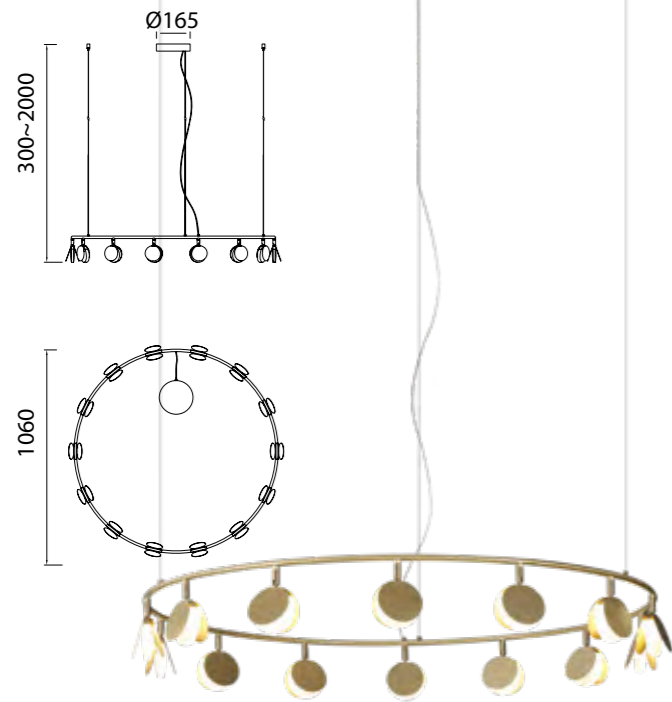

SHELL

Lámpara-Pendant lamp

7261 Oro-Gold
LED 40W 3000K 2120lm

7262 Oro-Gold
LED 30W 3000K 1590lm

7357 Oro-Gold
LED 60W 3000K 3180lm

Metal-Metal 220-240V~ 50/60Hz CRI≥ 80

SHELL

7260 Oro-Gold
LED 50W 3000K 2650lm