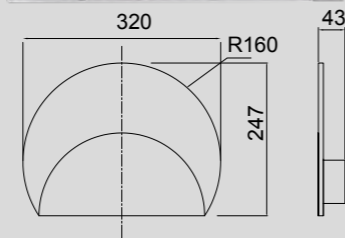

Acero/Steel 220-240V~ 50/60Hz CRI≥ 80

MÁRMOL

by Santiago Sevillano Studio

MÁRMOL

MÁRMOL

8502 Blanco-White
Decorado mármol/Decorated marble
LED 20W 3000K 1800lm

8503 Blanco-White
Decorado mármol/Decorated marble
LED 12W 3000K 1080lm