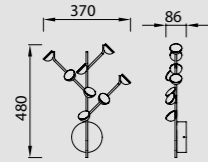

ADN

6264 Blanco mate-Matte white
LED 24W 3000K1600lm

6416 Blanco mate-Matte white
LED 72W 3000K 4600lm

8653 Blanco mate-Matte white
LED 72W 3000K 4600lm
Dimmable