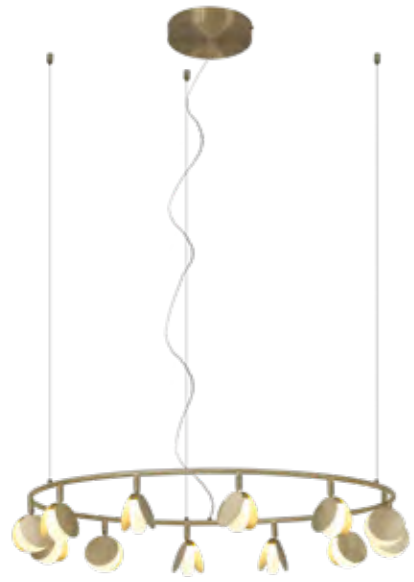

SHELL

Lámpara-Pendant lamp

7261 Oro-Gold
LED 40W 3000K 2120lm

7262 Oro-Gold
LED 30W 3000K 1590lm

7357 Oro-Gold
LED 60W 3000K 3180lm

Metal-Metal 220-240V~ 50/60Hz CRI≥ 80

SHELL

7260 Oro-Gold
LED 50W 3000K 2650lm