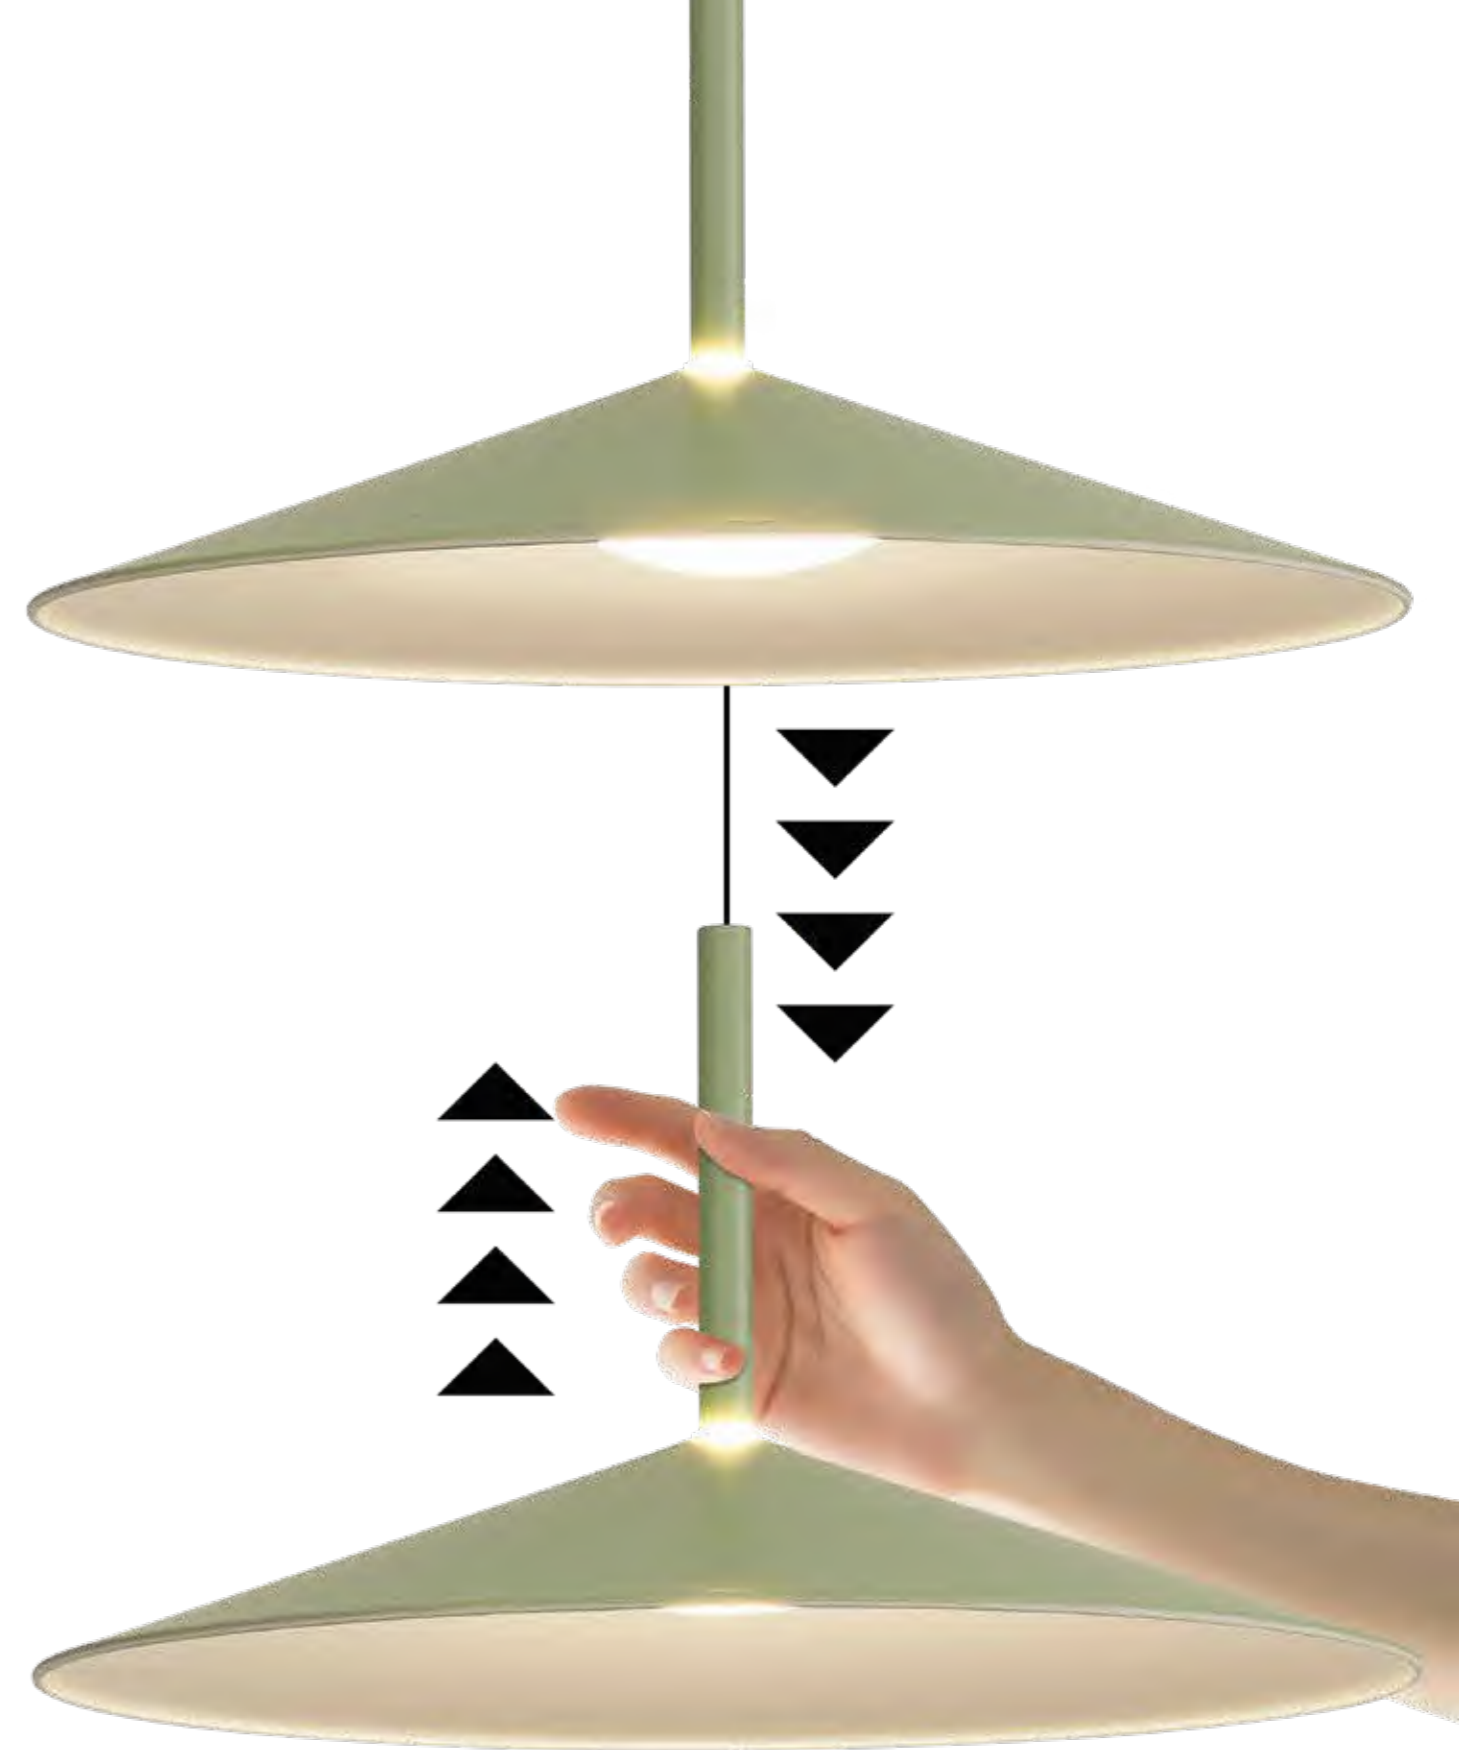

CALICE

by Mantra team

CALICE

CALICE

CALICE

CALICE

7890 Blanco-White
LED 16W 3000K 1200lm

7891 Negro-Black
LED 16W 3000K 1200lm