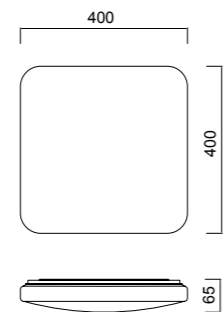

QUATRO II

Plafón-Ceiling lamp

6242 Blanco-White
LED 60W 3000K 3800lm

6241 Blanco-White
LED 45W 3000K 2800lm

6240 Blanco-White
LED 30W 3000K 1800lm

6245 Blanco-White
LED 60W 5000K 4000lm

6244 Blanco-White
LED 45W 5000K 3000lm

6243 Blanco-White
LED 30W 5000K 2000lm