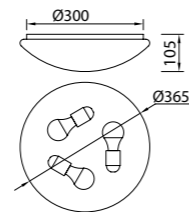

ZERO E27

Metal/Acrílico-Metal/Acrylic 100-240V~ 50/60Hz