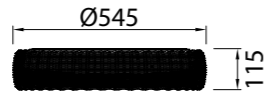

8107 Negro-Black
LED 16W 4000K 1400lm

Acrílico/Acrylic 220-240V~ 50/60Hz CRI≥ 80

Acrílico/Acrylic 220-240V~ 50/60Hz CRI≥ 80

KILIMANJARO

by José Ignacio Ballester

KILIMANJARO

Plafón-Ceiling lamp

8193 Ratan-Rattan
LED 50W 2700K-4000K-5000K 3800lm