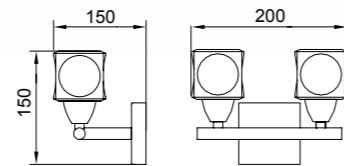

5090 Cromo-Chrome
LED 12W 4000K 1200lm

4580 Cromo-Chrome
LED 12W 4000K 1200lm

CUADRAX CRISTAL

● **0004030** Níquel satinado-Satin nickel
2LxG9 máx. 5W LED (incl)

● **0993** Cuero-Antique brass
2Lx G9 máx. 5W LED (incl)