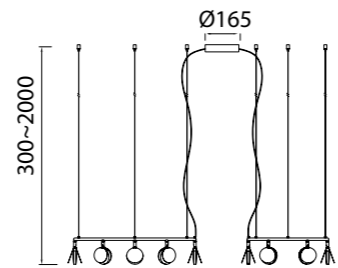

7356 Oro-Gold
LED 70W 3000K 3710lm

Metal-Metal 220-240V~ 50/60Hz CRI≥ 80