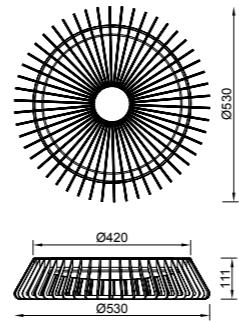

7968 Negro-Black
LED 56W 2700K-5000K 2500lm

R00129

MODO DE USO