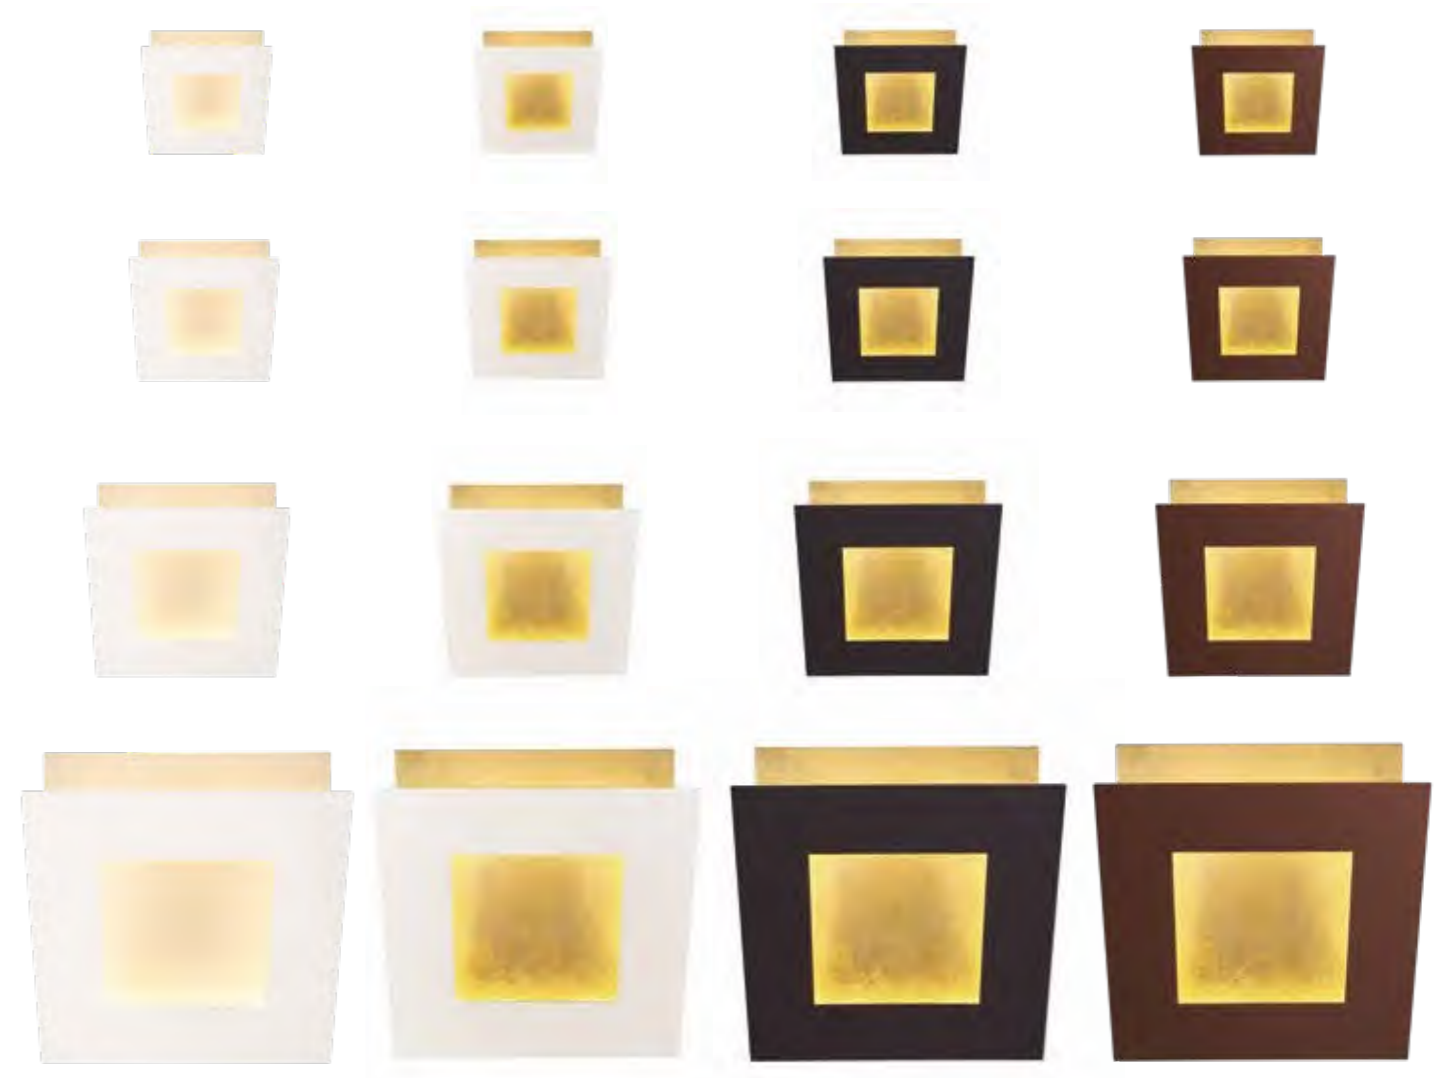

8163 Corten+oro-Corten+gold
LED 48W 3000K 3360lm

Aluminio-Aluminium 220-240V~ 50/60Hz CRI≥ 80

DALIA

DALIA

Aplique-Wall lamp

Aplique/Wall lamp

REFERENCE	K	LED WATT	LUMENS	FINISH	SIZES	MOTION-ROTATE
8110	3000K	12W	840lm	Blanco-White	140 x 140	
8111	3000K	12W	840lm	Blanco+Oro-White+Gold	140 x 140	
8112	3000K	12W	840lm	Negro+Oro-Black+Gold	140 x 140	
8113	3000K	12W	840lm	Corten+Oro-Corten+Gold	140 x 140	
8114	3000K	18W	1260lm	Blanco-White	180 x 180	
8115	3000K	18W	1260lm	Blanco+Oro-White+Gold	180 x 180	
8116	3000K	18W	1260lm	Negro+Oro-Black+Gold	180 x 180	
8117	3000K	18W	1260lm	Corten+Oro-Corten+Gold	180 x 180	
8118	3000K	24W	1680lm	Blanco-White	220 x 220	
8119	3000K	24W	1680lm	Blanco+Oro-White+Gold	220 x 220	
8120	3000K	24W	1680lm	Negro+Oro-Black+Gold	220 x 220	
8121	3000K	24W	1680lm	Corten+Oro-Corten+Gold	220 x 220	
8143	3000K	40W	2800lm	Blanco-White	400 x 400	
8144	3000K	40W	2800lm	Blanco+Oro-White+Gold	400 x 400	
8145	3000K	40W	2800lm	Negro+Oro-Black+Gold	400 x 400	
8146	3000K	40W	2800lm	Corten+Oro-Corten+Gold	400 x 400	