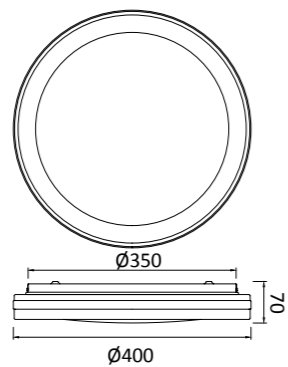

MODO DE USO

Dimmable

PC/Acrílico-PC/Acrylic 220-240V~ 50/60Hz CRI≥ 80 -R00138 Incluido