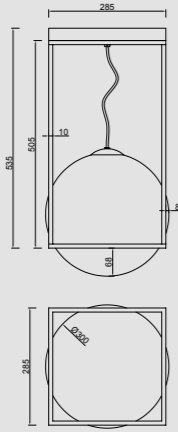

7604 Negro-Black
1LxE27 (no incl)