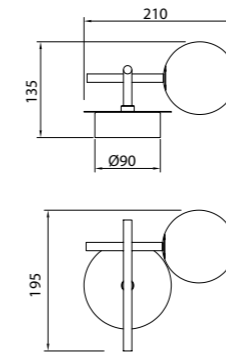

7634 Negro-Black
1LxG4 máx. 5W LED (incl)

7636 Negro-Black
1LxG4 máx. 5W LED (incl)

7635 Negro-Black
2LxG4 máx. 5W LED (incl)