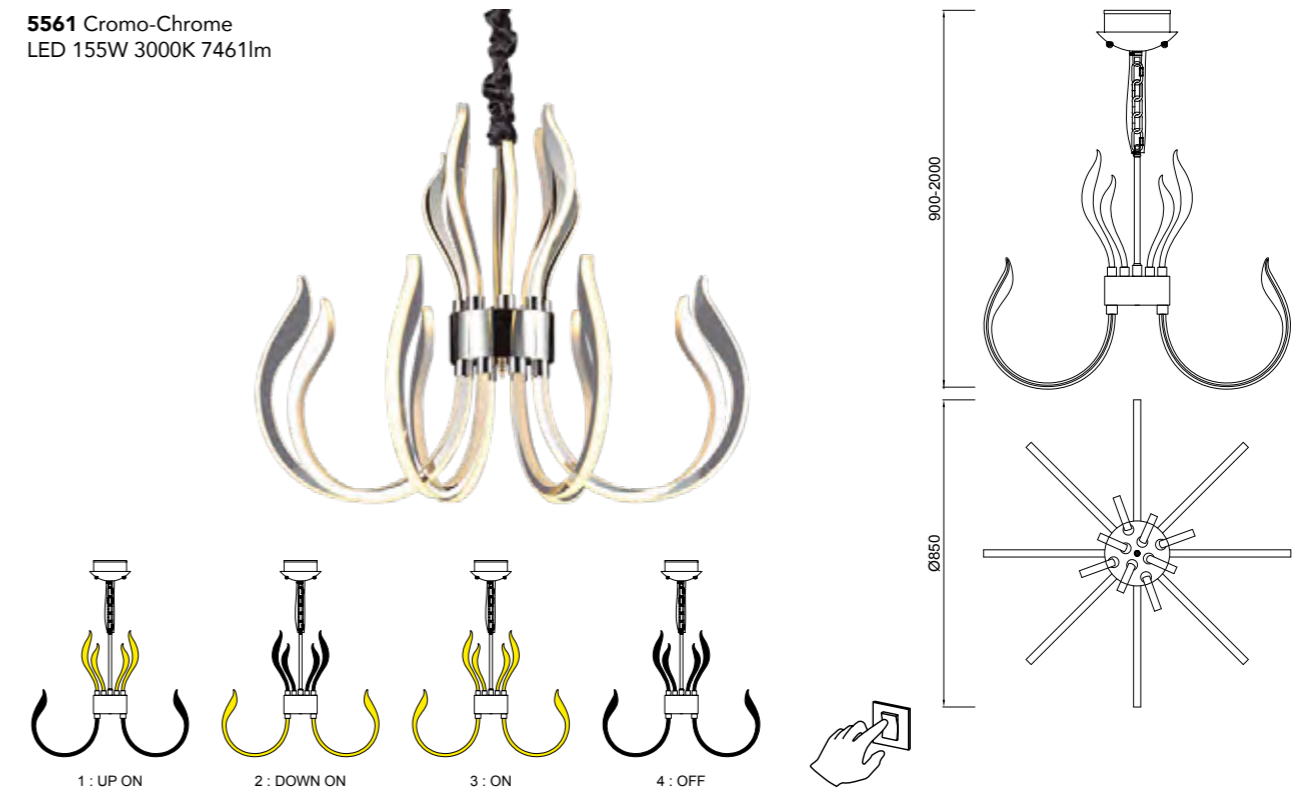

Lámpara-Pendant lamp

5560 Cromo-Chrome
LED 256W 3000K 12339lm

5563 Cromo-Chrome
LED 66W 3000K 3166lm

5561 Cromo-Chrome
LED 155W 3000K 7461lm

Acrílico/Acero inoxidable-Acrylic/Stainless Steel 220-240V~ 50/60Hz