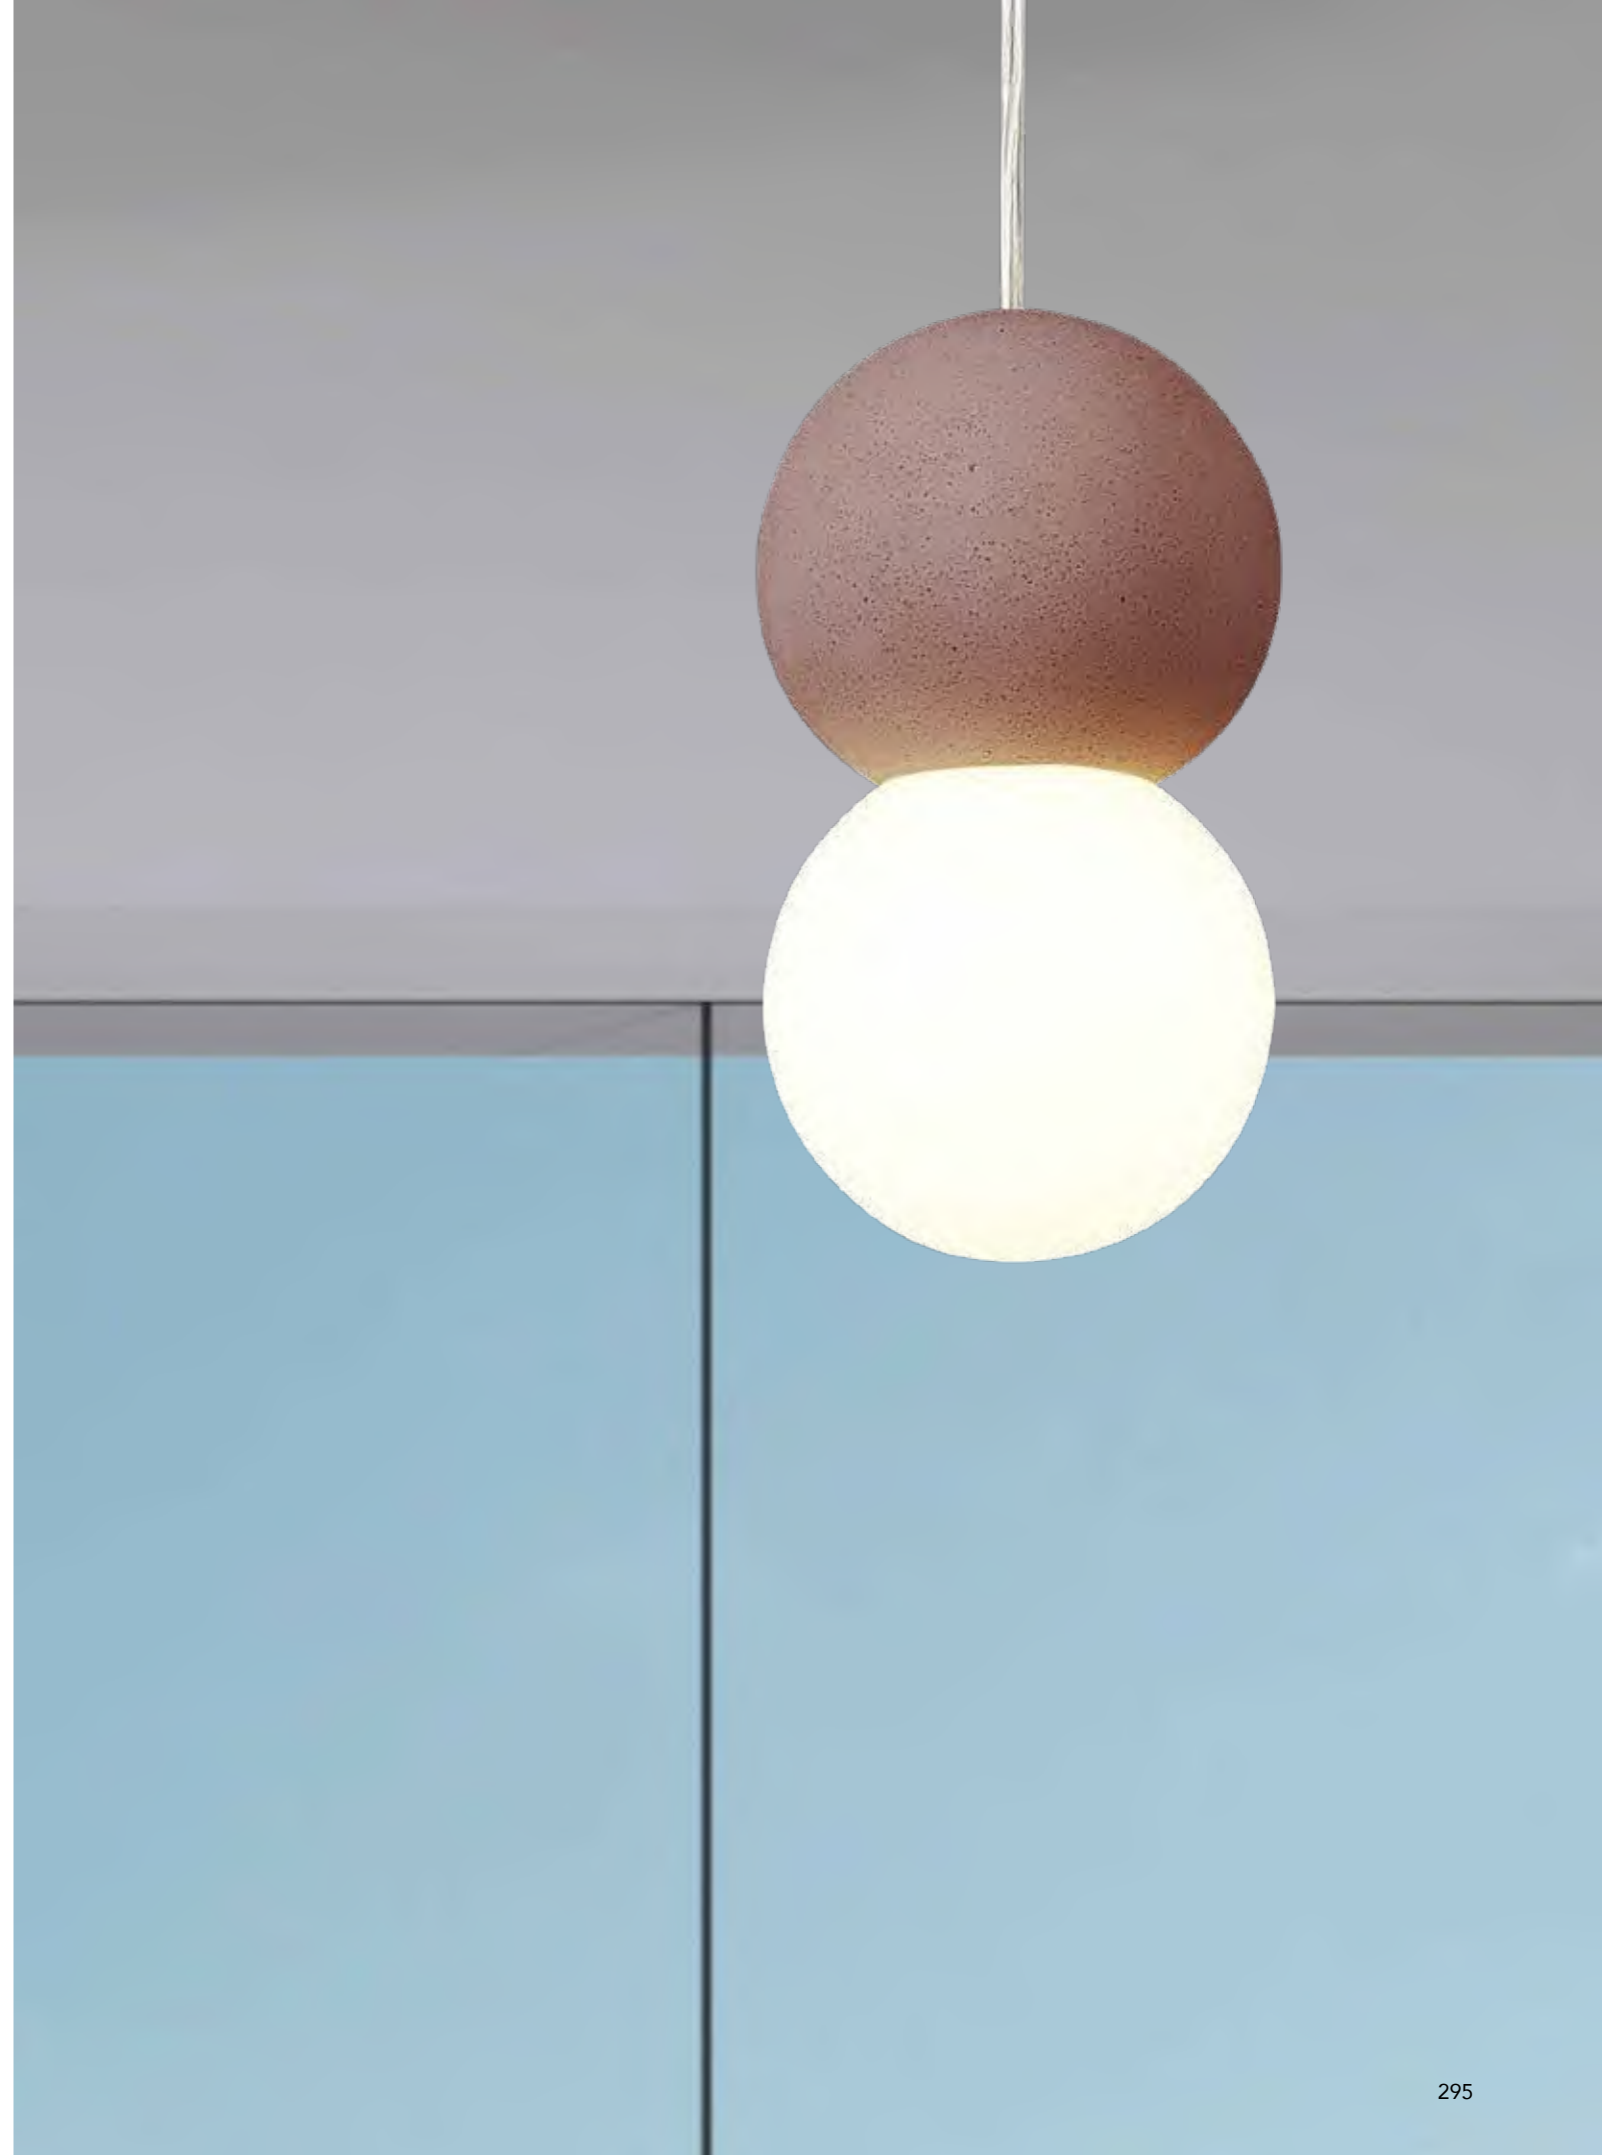

HELIX

by Santiago Sevillano Studio

HELIX

Sobremesa-Table lamp

6103 Plata cromo-Silver chrome
LED 20W 3000K 1600lm

6104 Negro-Black
LED 20W 3000K 1600lm

Aluminio/Acero/Acrílico-Aluminum/Steel/Acrylic 220-240V~ 50/60Hz CRI≥ 80 Registered N° 004721413-001