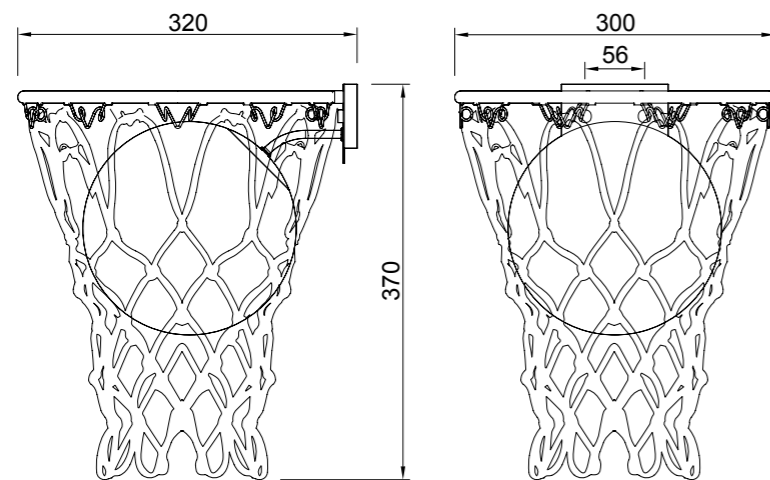

BASKETBALL

7242 Blanco mate-Matt white
1L x E27 (no incl)

7243 Negra mate-Matt black
1L x E27 (no incl)

7244 Rojo mate-Matt red
1L x E27 (no incl)