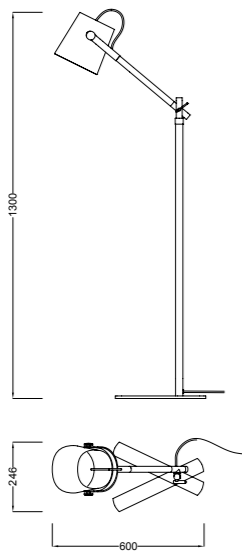

NÓRDICA II

4920
Blanco madera /Pantalla blanca
White wood/White shade
1x E27 máx.20W LED (no incl)

NOT INCLUDED ON/OFF

Tela/Madera/Acero-Fabric/Wood/Steel 100-240V~ 50/60Hz