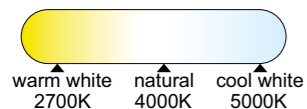

7964 Madera-Wood
LED 80W 2700K-5000K 3500lm

7965 Negro-Black
LED 80W 2700K-5000K 3500lm

R00129

HIMALAYA

Plafón-Ceiling lamp

7966 Blanco-White
LED 56W 2700K-5000K 2500lm

7967 Madera-Wood
LED 56W 2700K-5000K 2500lm