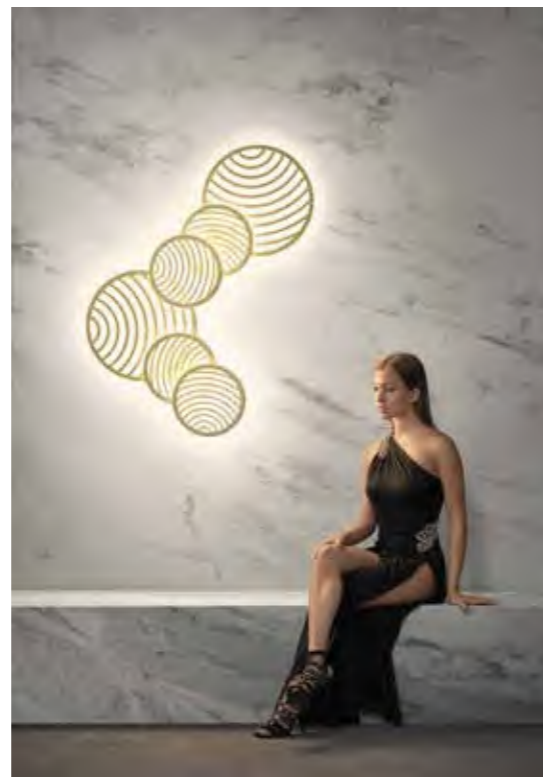

7231 Oro-Gold
LED 60W 3000K 4500lm

COLLAGE

Plafón/Ceiling lamp

7232 Negro-Black
LED 40W 3000K 3000lm

7233 Oro-Gold
LED 40W 3000K 3000lm

Aplique/Plafón/Wall Ceiling lamp

7234 Negro-Black
LED 30W 3000K 2250lm