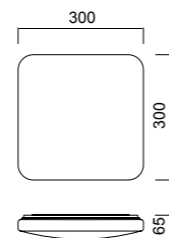

QUATRO II

Plafón-Ceiling lamp

6242 Blanco-White
LED 60W 3000K 3800lm

6241 Blanco-White
LED 45W 3000K 2800lm

6240 Blanco-White
LED 30W 3000K 1800lm

6245 Blanco-White
LED 60W 5000K 4000lm

6244 Blanco-White
LED 45W 5000K 3000lm

6243 Blanco-White
LED 30W 5000K 2000lm