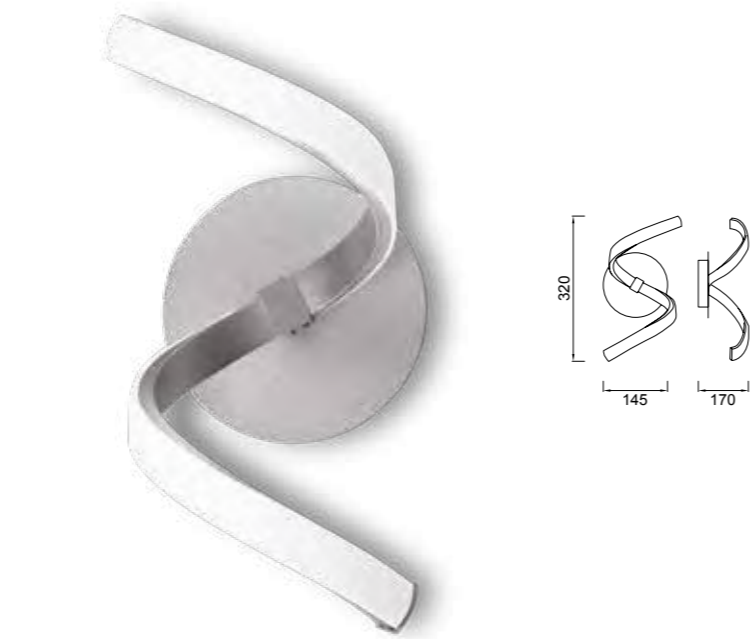

Aluminio/Acrílico/Acero-Aluminium/Acrylic/Steel 220-240V~ 50/60Hz CRI≥ 80

NUR

Applique-Wall lamp/Sobremesa-Table lamp

5000 Plata cromo-Silver chrome
LED 10W 3000K 850lm
Dimmable Phase Cut

4985 Plata cromo-Silver chrome
LED 10W 3000K 850lm