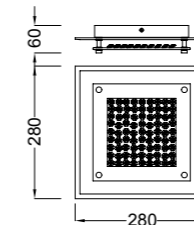

4580 Cromo-Chrome
LED 12W 4000K 1200lm