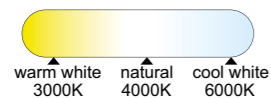

Metal/Acrílico-Metal/Acrylic 220-240V 50/60Hzz CRI ≥80 - R00127 Incluido