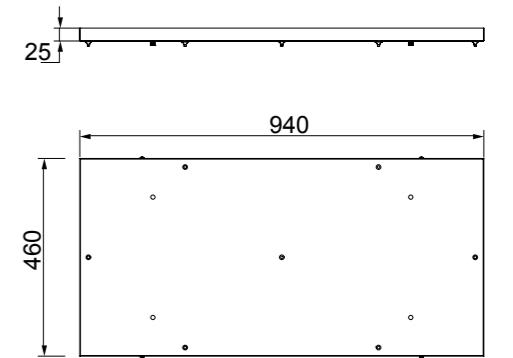

FLORÓN TECHO 7L - CEILING CUP 7L

- **8263**
  Blanco-White
- **8273**
  Cromo-Chrome
- **8268**
  Oro-Gold
- **8517**
  Negro-Black