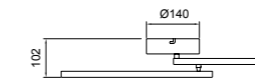

7235 Oro-Gold
LED 30W 3000K 2250lm

Metal-Metal 220-240V~ 50/60Hz CRI≥ 80 Registered N° 007663331-0006