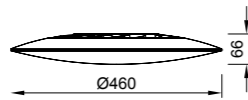

SLIM

7972 Blanco-White
LED 16W 3000K 1300lm

7971 Blanco-White
LED 16W 4000K 1400lm

7970 Blanco-White
LED 16W 5000K 1440lm

7975 Blanco-White
LED 24W 3000K 2050lm

7974 Blanco-White
LED 24W 4000K 2150lm

7973 Blanco-White
LED 24W 5000K 2200lm

7978 Blanco-White
LED 50W 3000K 4150lm

7977 Blanco-White
LED 50W 4000K 4250lm

7976 Blanco-White
LED 50W 5000K 4300lm

MODO DE USO

Acrílico/Acrylic 220-240V~ 50/60Hz CRI≥ 80