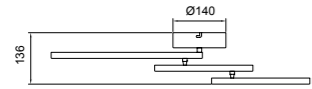

7231 Oro-Gold
LED 60W 3000K 4500lm

COLLAGE

Plafón/Ceiling lamp

7232 Negro-Black
LED 40W 3000K 3000lm

7233 Oro-Gold
LED 40W 3000K 3000lm

Aplique/Plafón/Wall Ceiling lamp

7234 Negro-Black
LED 30W 3000K 2250lm