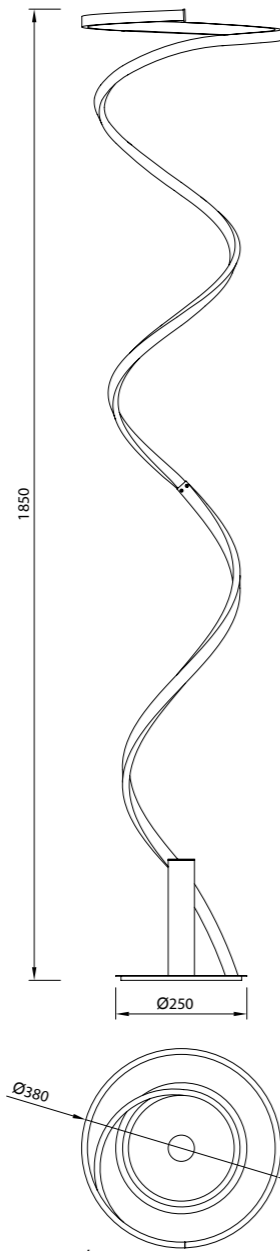

HELIX

Pie de salón-Floor lamp

6101 Cuero satinado-Satin antique
LED 42W 3000K 3360lm
Dimmable

6102 Blanco cromo-White chrome
LED 42W 3000K 3360lm
Dimmable

6100 Plata cromo-Silver chrome
LED 42W 3000K 3360lm
Dimmable

Aluminio/Acero/Acrílico-Aluminum/Steel/Acrylic 220-240V~ 50/60Hz CRI≥ 80 Registered N° 004721413-001