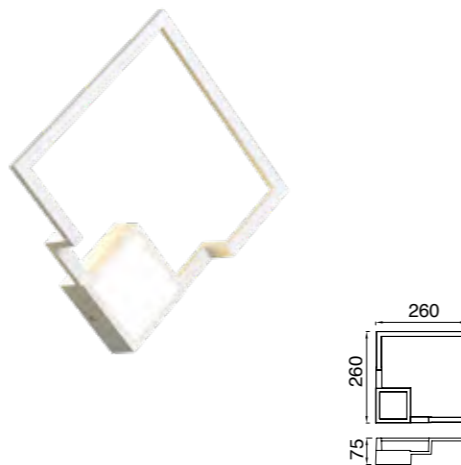

Aluminio/Metal-Aluminium/Metal 220-240V~ 50/60Hz CRI≥ 80 Registered N° 008635742-0005