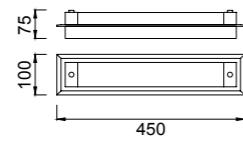

5533 Cromo-Chrome
LED 13W 4000K 1100lm