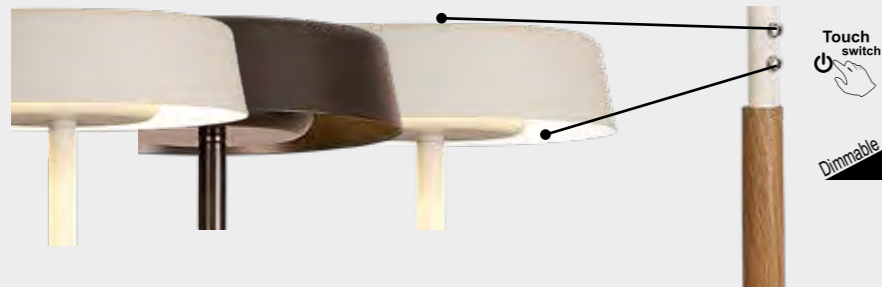

Acero-Steel 220-240V~ 50/60Hz CRI≥ 80

NOA II

by Santolaria

NOA II

8566 Blanco-White
LED 15+15W 3000K 2800lm

8567 Negro-Black
LED 15+15W 3000K 2800lm

8568 Blanco madera- Wood white
LED 15+15W 3000K 2800lm

MODO DE USO