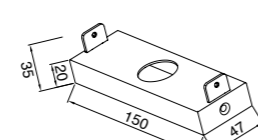

7676 Aplique +7714 Elevador
7676 Aplique

7674 Aplique +7713 Elevador
7676 Aplique
7676 Aplique

7674 Negro-Black
LED 49W 3000K 2740lm

7676 Negro-Black
LED 38,5W 3000K 2250lm

7678 Negro-Black
LED 21,5W 3000K 1130lm

7675 Negro-Black
LED 49W 3000K 2740lm
Dimmable Phase Cut

7677 Negro-Black
LED 38,5W 3000K 2250lm
Dimmable Phase Cut

7679 Negro-Black
LED 21,5W 3000K 1130lm
Dimmable Phase Cut

Accesorio elevador para hacer combinaciones
Lifting accessory for combinations

7713 Negro-Black

7714 Negro-Black

7715 Negro-Black

MODO DE USO