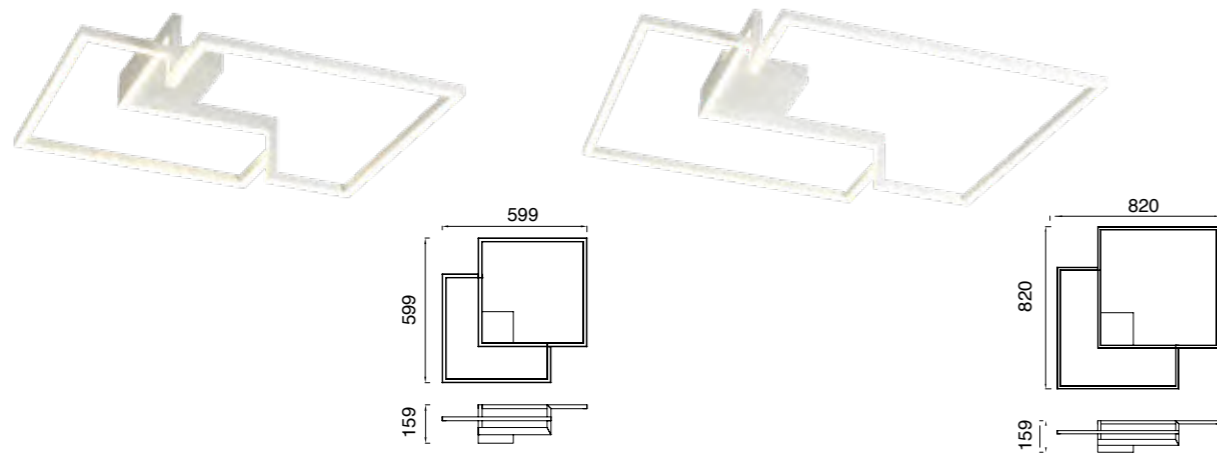

BOUTIQUE

Plafón-Ceiling lamp

7672 Negro-Black
LED 42,5W 3000K 2450lm

7686 Negro-Black
LED 79W 3000K 4250lm

7673 Negro-Black
LED 42,5W 3000K 2450lm
Dimmable Phase Cut

7687 Negro-Black
LED 79W 3000K 4250lm
Dimmable Phase Cut

7660 Blanco-White
LED 42,5W 3000K 2450lm

7684 Blanco-White
LED 79W 3000K 4250lm

7661 Blanco-White
LED 42,5W 3000K 2450lm
Dimmable Phase Cut

7685 Blanco-White
LED 79W 3000K 4250lm
Dimmable Phase Cut