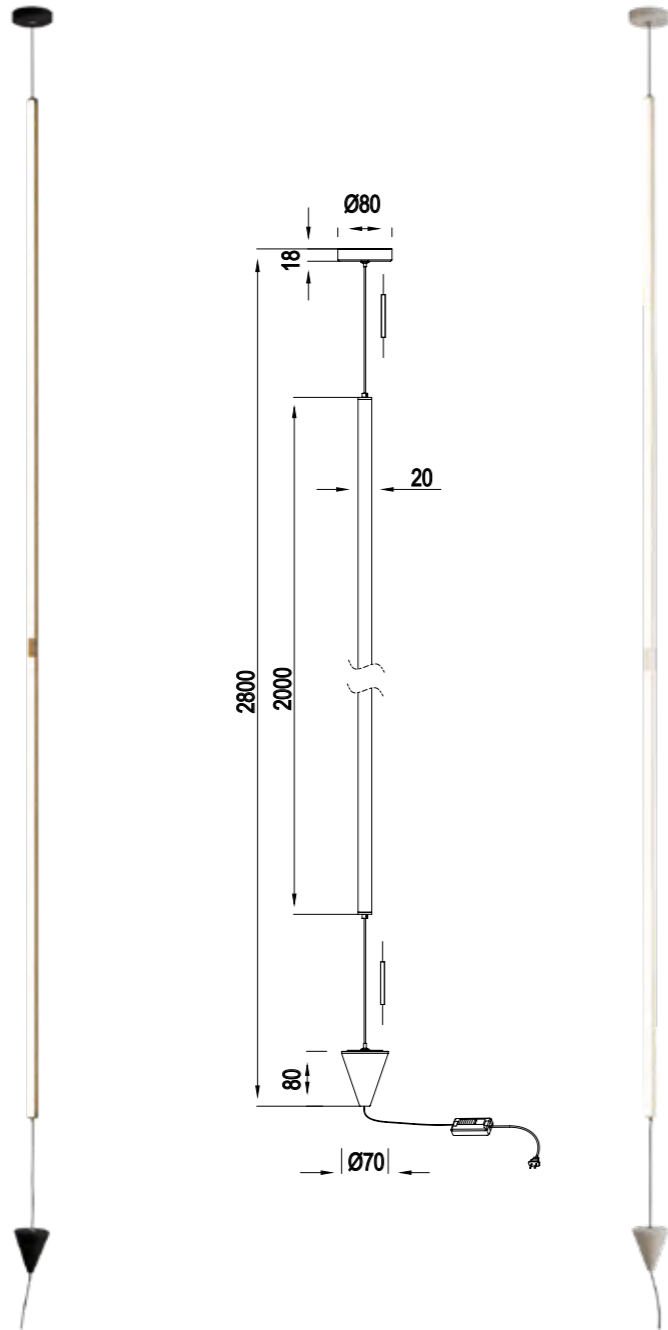

VERTICAL

Pie de Salón-Floor lamp

7352 Negro-Black
LED 36W 3000K 2160lm

7351 Blanco-White
LED 36W 3000K 2160lm