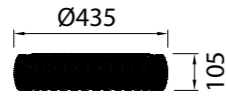

8194 Ratan-Rattan
LED 36W 2700K-4000K-5000K 2450lm