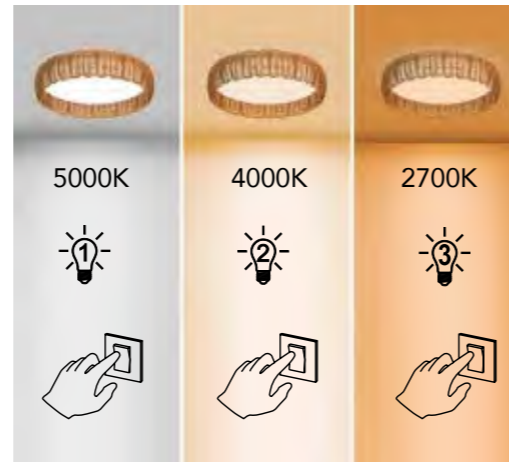

KILIMANJARO

Plafón-Ceiling lamp

8193 Ratan-Rattan
LED 50W 2700K-4000K-5000K 3800lm

8194 Ratan-Rattan
LED 36W 2700K-4000K-5000K 2450lm

8195 Ratan-Rattan
LED 24W 2700K-4000K-5000K 1700lm

MODO DE USO