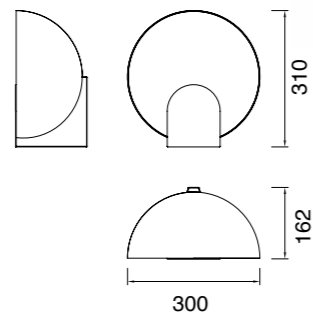

8434 Oro-Gold
LED 5W 3000K 400lm

8590 Negro-Black
LED 5W 3000K 400lm