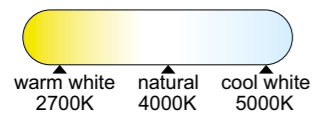

PC/Acrílico-PC/Acrylic 220-240V~ 50/60Hz CRI≥ 80-R00129 Incluido Registered N° 007663331-0019