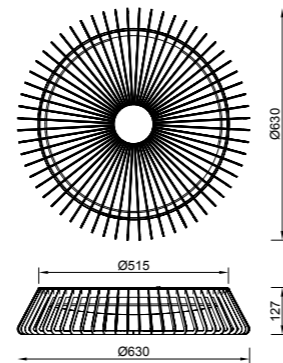

7965 Negro-Black
LED 80W 2700K-5000K 3500lm

R00129