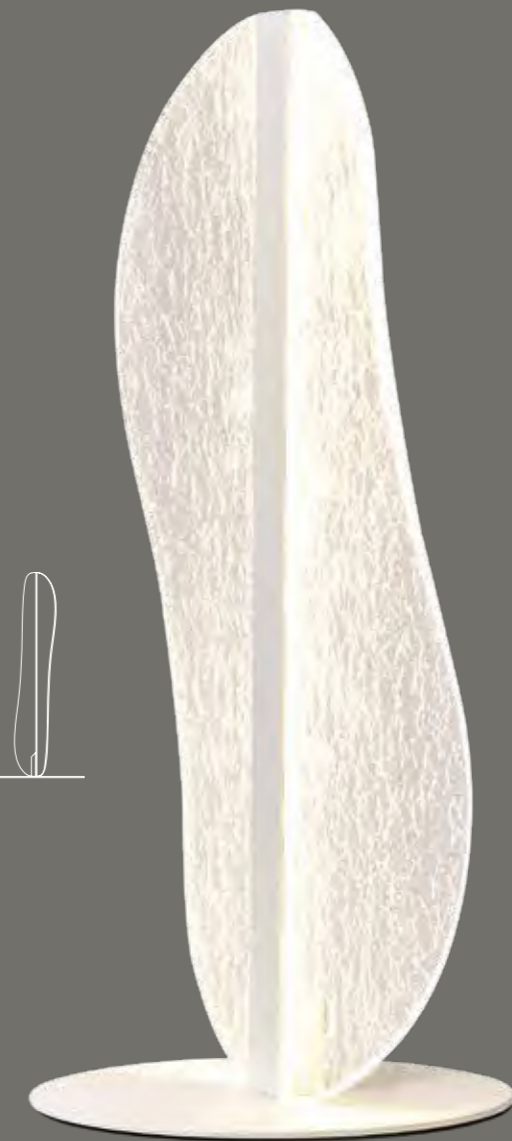

BIANCA

7767 Blanco-White
LED 15W 3000K 850lm

8211 Blanco-White Dimmable
LED 15W 3000K 850lm

BIANCA

Registered N° 008635742-0001

7768 Blanco-White
LED 15W 3000K 850lm

Metal/Acrílico-Metal/Acrylic 220-240V~ 50/60Hz CRI≥ 80