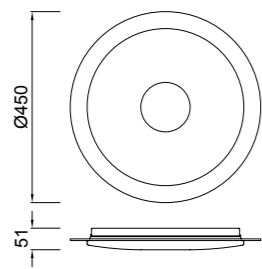

VIRGIN

5929 Blanco diamante-Diamond white
LED 18W 2700K-6500K 1680lm

R00127

Color temperature options: warm white 2700K, natural 4000K, cool white 6500K. Features include: Dimmable, Remote Control RF, ON/OFF 20,000, LED life / LED life 30,000 h, LED INCLUDED, 5 years warranty / GARANTIA 5 años LED, and IP20.

Metal/Acrílico-Metal/Acrylic 220-240V~ 50/60Hz - R00127 Incluido