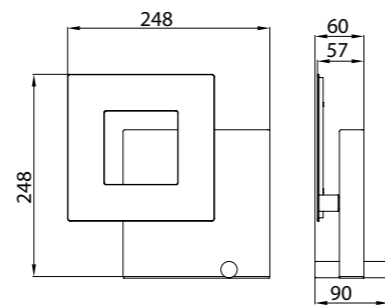

8520

Oro+Negro+Mármol
Gold+Black+Marble
LED 18W 3000K 1260lm