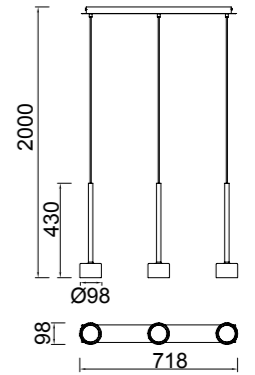

7882 Transparente-Transparent
GX53 3× máx. 12W LED (no incl)

7883 Cromo-Chrome
GX53 3× máx. 12W LED (no incl)

7884 Bronce-Bronze
GX53 3× máx. 12W LED (no incl)

7885 Cobre-Copper
GX53 3× máx. 12W LED (no incl)