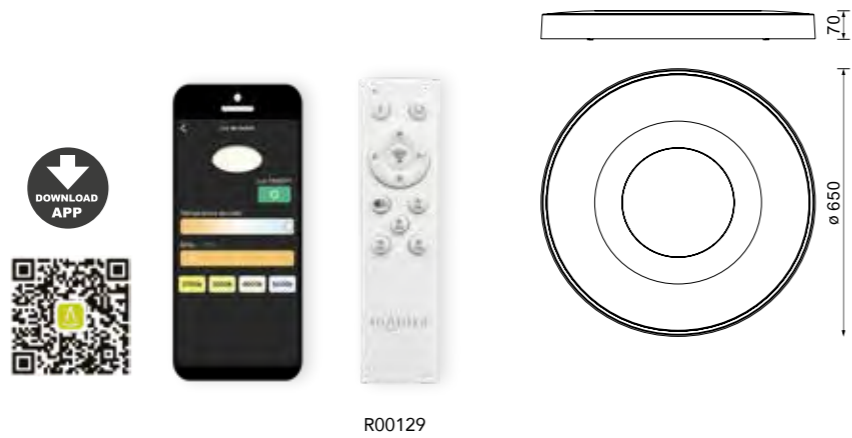

8036 Oro-Gold
LED 100W 2700K-5000K 6000lm

R00129