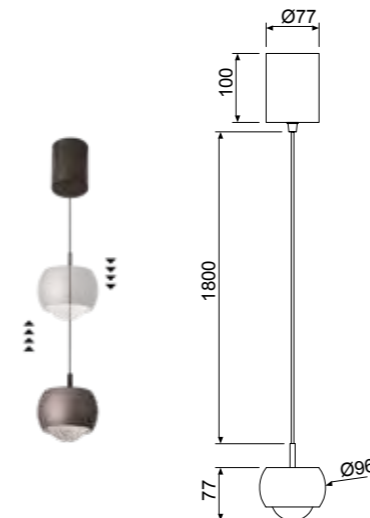

8408 Café-Coffee
LED 12W 3000K 1000lm

8541 Oro-Gold
LED 12W 3000K 1000lm