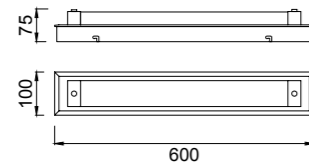

TUBE

5532 Cromo-Chrome
LED 21W 4000K 1800lm