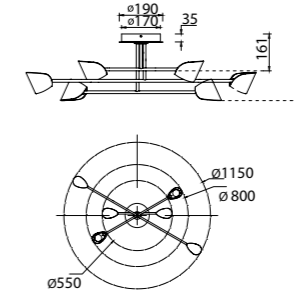

7580 Negro-Black
LED 44,5W 3000K 3100lm