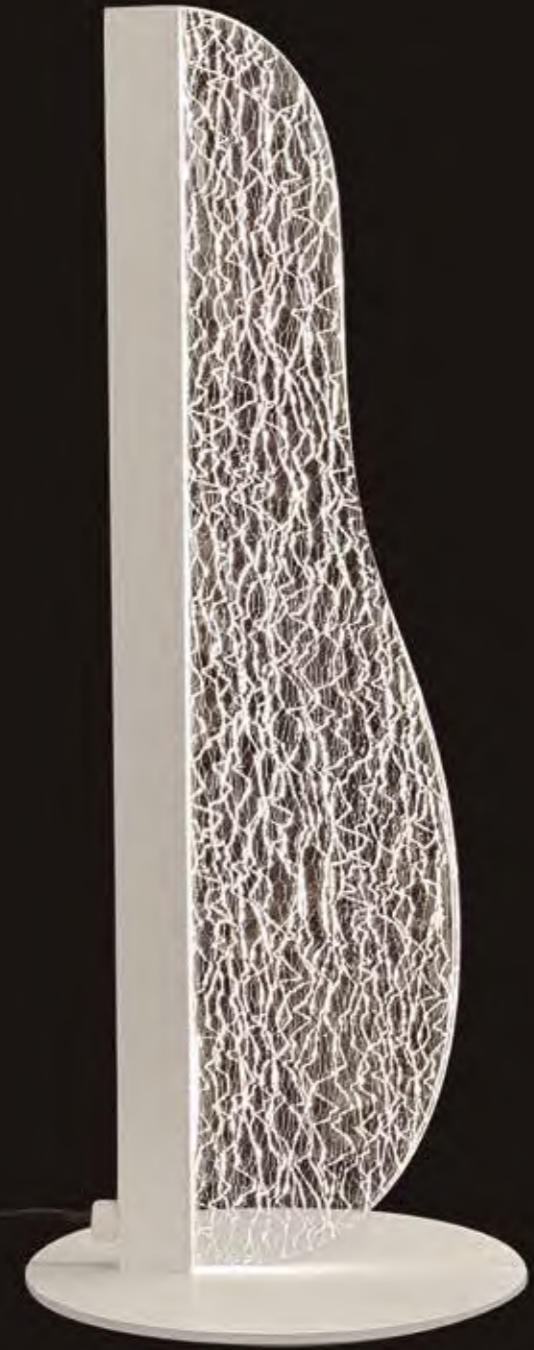

Metal/Acrílico-Metal/Acrylic 220-240V~ 50/60Hz CRI≥ 80

Metal/Acrílico-Metal/Acrylic 220-240V~ 50/60Hz CRI≥ 80