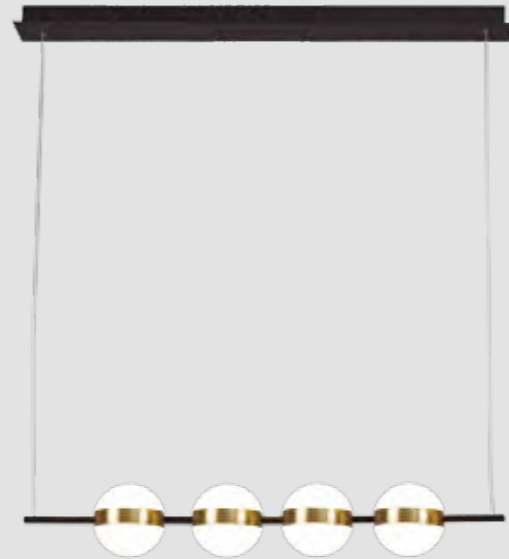

7196 Blanco-White
LED 24W 3000K 900lm

7146 Negro-Black
LED 24W 3000K 900lm

Aluminio/Silicona/Metal-Aluminium/Silicone/Metal 220-240V~ 50/60Hz CRI≥ 80

CUBA

7160 Oro/Negro-Gold/Black
LED 32W 3000K 2400lm

7161 Oro/Negro-Gold/Black
LED 32W 3000K 2400lm