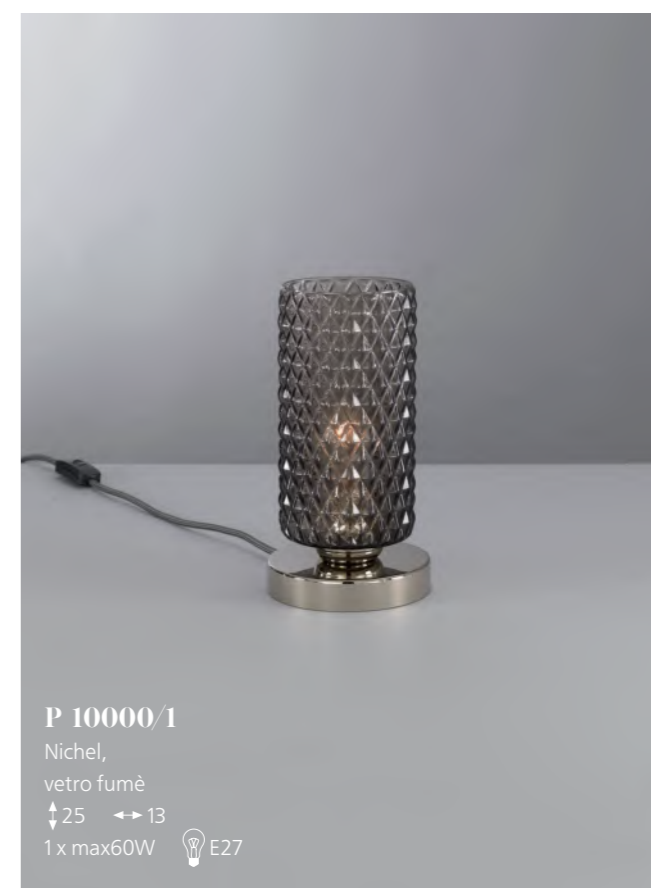

B 10000/3

Nichel,
vetro fumè
↕ Totale 160 ↔ 60
3 x max60W

P 10000/1

Nichel,
vetro fumè
↕ 25 ↔ 13
1 x max60W