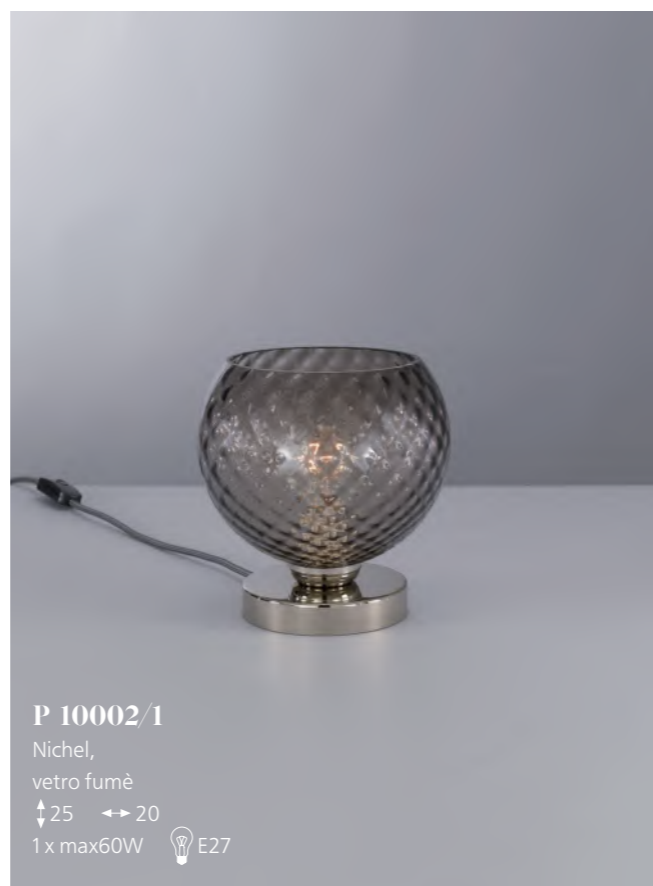

This catalogue has been created to meet the needs of the worldwide market.

The many metal, shade and crystal combinations have been designed for a product which satisfies customers.

NICHEL

Collezione di lampade in finitura Nichel.
Diffusore in vetro soffiato.
Completamente prodotto in Italia.

NICHEL
VETRO AMETISTA

10001

10001

10001

NICHEL
VETRO FUMÉ

10003

10003

B 10003/5
Nichel,
vetro fumè
↕ Totale 152 ↔ 110
5 x max60W 