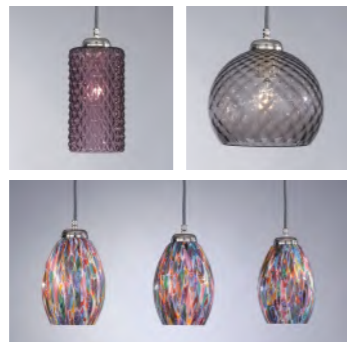

NICHEL

Collezione di lampade in finitura Nichel.
Diffusore in vetro soffiato.
Completamente prodotto in Italia.

*Collection of lamps with nickel finish.
Diffuser in blown glass.
100% Made in Italy*

Vetro fumè,
ametista e murrina
*Smoky, amethyst
and murrina glass*