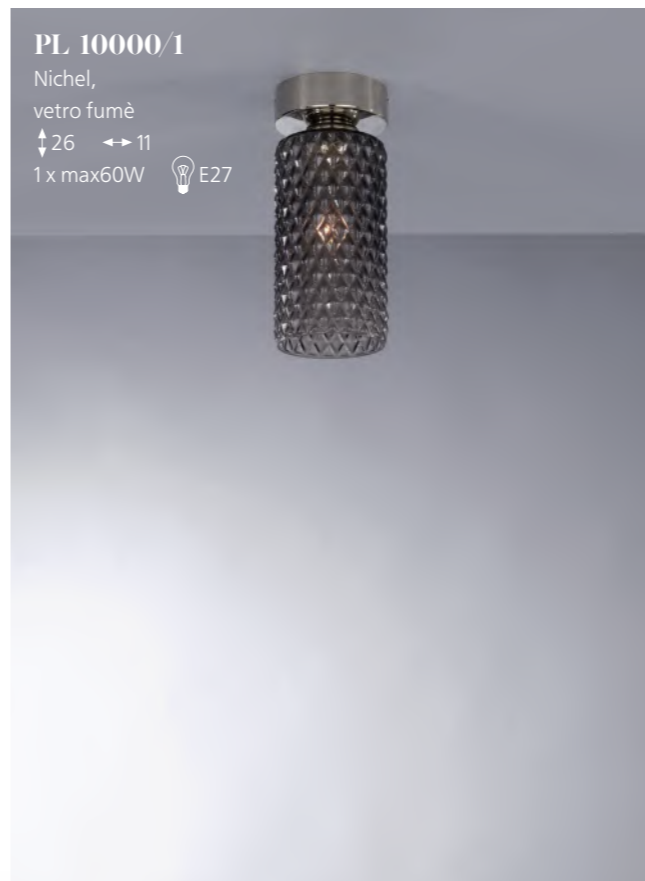

*Collection of lamps with nickel finish.
Diffuser in blown glass.
100% Made in Italy*

Vetro fumè,
ametista e murrina
*Smoky, amethyst
and murrina glass*

NICHEL
VETRO FUMÉ

10000

10000

10000

PL 10000/1

Nichel,
vetro fumè
↕ 26 ↔ 11
1 x max60W 