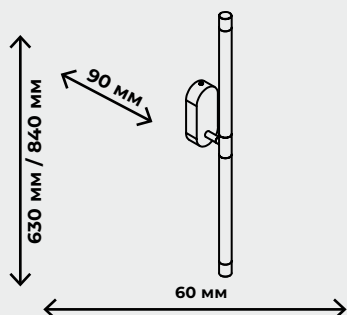

DORA

ZRS.30514.18
ZRS.30514.20
ZRS.30514.24

18W,4000K, LED SMD2835
20W,4000K, LED SMD2835
24W,4000K, LED SMD2835

1440лм / 1600лм / 1920лм

LORANO

ZRS.1778.18
ZRS.1778.24

18W,4000K, LED SMD2835
24W,4000K, LED SMD2835