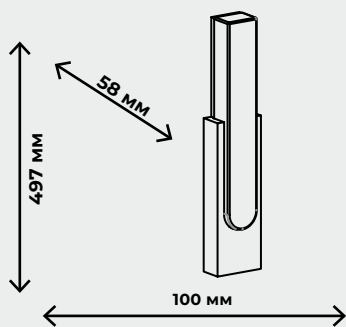

EGY

ZRS.30514.05
12W, 4000K, LED
SMD2835
540лм