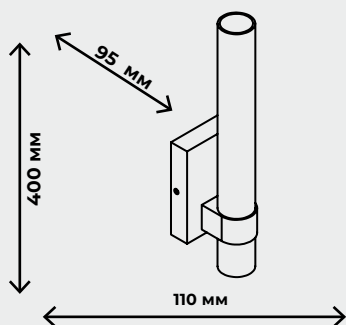

HARRY

ZRS.9108.07
12W, 4000K, LED
SMD2835
1000лм