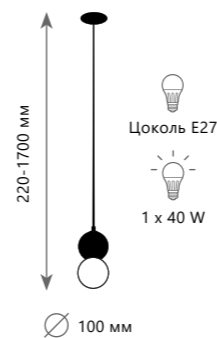

Подвесной светильник

- A 10109 DARK GREY ●
- ⊘ металл, полимерная смола
- черный