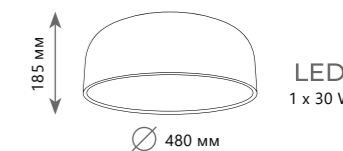

1800 Lm | 4000 K

10201/480 Pink

10201/480 Green

10201/480 Yellow

10201/480 White

10201/480 Black

10201/480 Grey

LED  
1 x 30 W