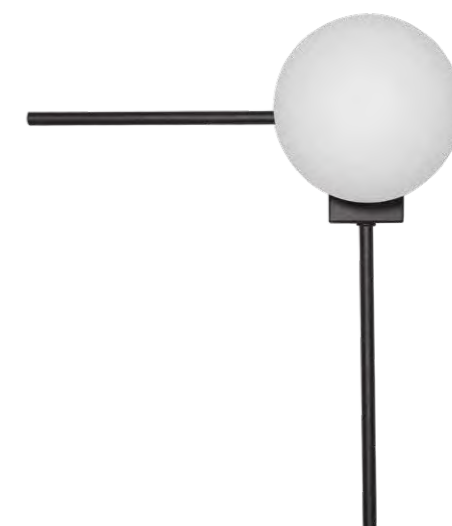

STATION

10132/D Gold

10132/A Black

10132/A Gold

10132/B Black

10132/B Gold

MERIDIAN

Бра