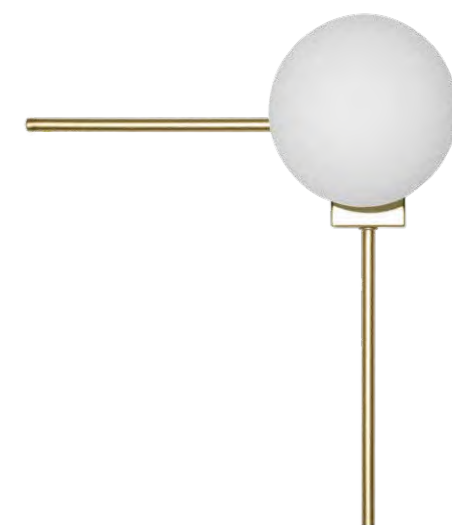

STATION

10132/D Gold

10132/A Black

10132/A Gold

10132/B Black

10132/B Gold

MERIDIAN

Бра