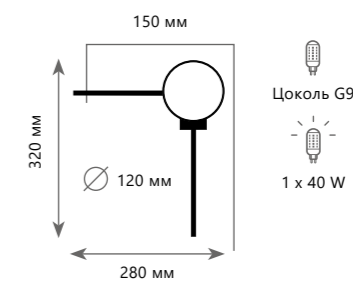

Бра

A	10132/B	BLACK	●
	10132/B	GOLD	●

- ⊘ металл | стекло
- черный | белый
- золото | белый

MERIDIAN