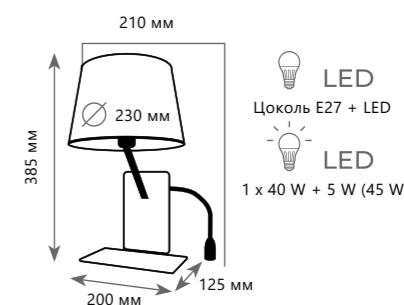

Бра

- A LOFT9993-BL ●
- A LOFT9993-WH ●
- ⊘ металл | ткань
- черный | черный
- белый | белый
- 3000 K

STATION