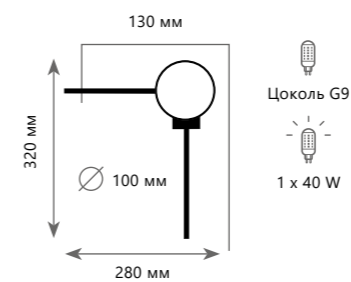

STATION

10132/D Gold

10132/A Black

10132/A Gold

10132/B Black

10132/B Gold

MERIDIAN

Бра