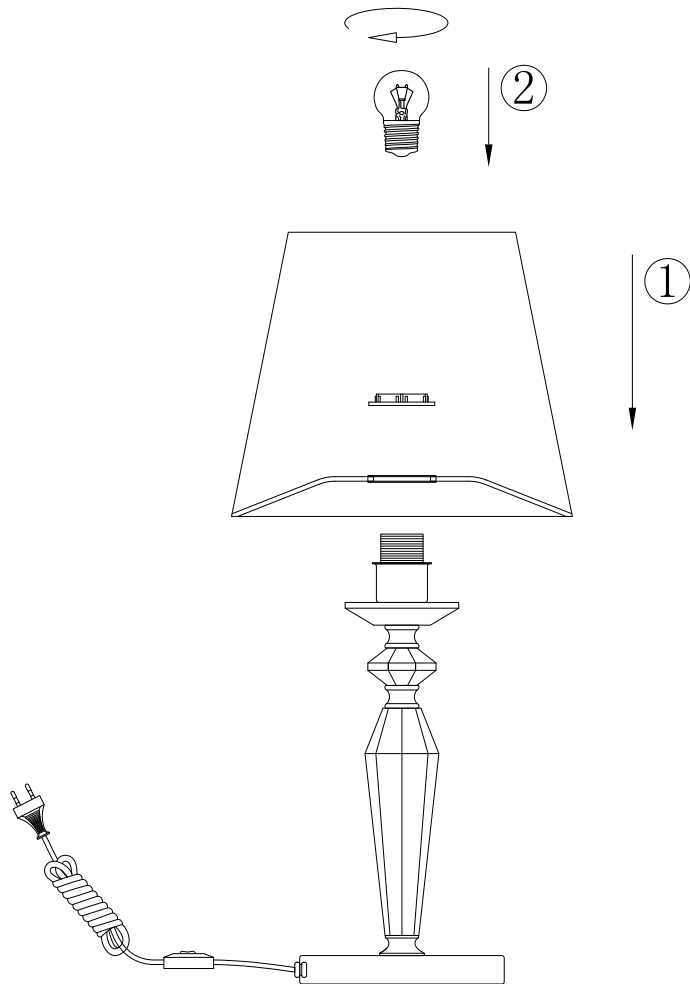

# Instruction

MOD064TL-01N

1 x E27 (60W)

Model: MOD064TL-01N  
Collection: Neoclassic  
Series: Beira

Table Lamps