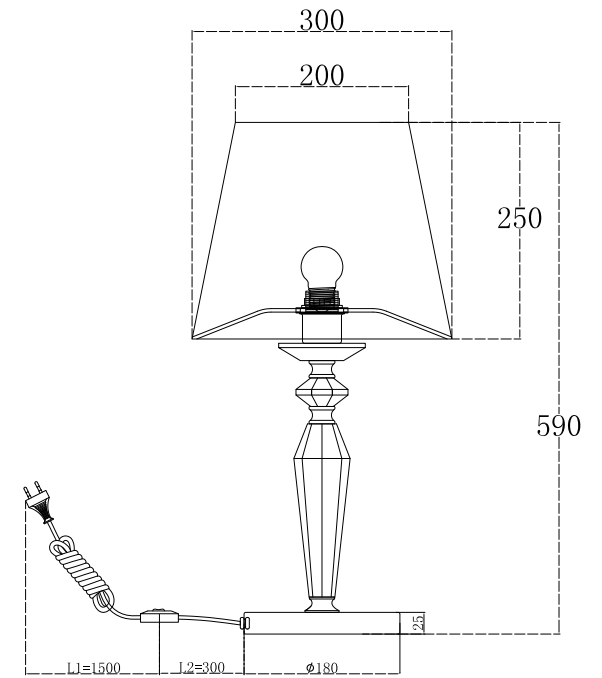

# Instruction

MOD064TL-01N

1 x E27 (60W)

Model: MOD064TL-01N  
Collection: Neoclassic  
Series: Beira

Table Lamps