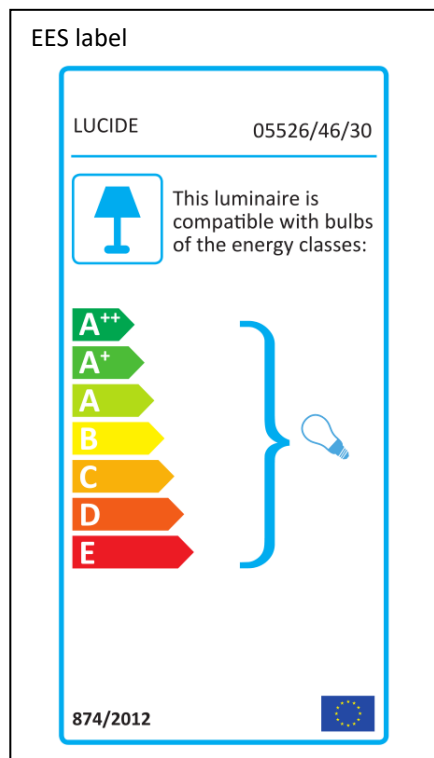

Von der Garantie ausgenommen: 1. Gebrochene Glasteile der Fassung werden nur innerhalb von 14 Tagen ab Kauf durch den Endkunden ersetzt. 2. Normaler Verschleiß, Verfärbungen aufgrund des normalen Gebrauchs. 3. Beschädigungen aufgrund externer Ursachen wie Feuer, Wasser, unsachgemäße Nutzung/ Installation oder Wartung des Produkts.

Kunden müssen das defekte Produkt/Teil und den Originalkaufbeleg einsenden, um Garantieansprüche geltend zu machen.

Deklaracja gwarancji:

LucideNV gwarantuje, że dostarczone produkty będą wolne od defektów materiałowych oraz produkcyjnych przez okres 2 lat od daty zakupu przez użytkownika końcowego, jeżeli urządzenie jest zainstalowane i prawidłowo utrzymywane zgodnie z instrukcją obsługi.

Wyłączenie z gwarancji: 1. Rozbite szkło zostanie wymienione tylko do 14 dni od momentu zakupu przez użytkownika końcowego. 2. Normalne zużycie, utrata koloru w wyniku normalnego użytkowania. 3. Uszkodzenie spowodowane czynnikami zewnętrznymi takimi, jak ogień, woda, nieprawidłowe używanie/ instalacja lub utrzymywanie produktu.

W celu uzyskania gwarancji klient musi zwrócić uszkodzony przedmiot oraz oryginalny dowód zakupu.

Other languages of the manual and further explanations can be found on our website.