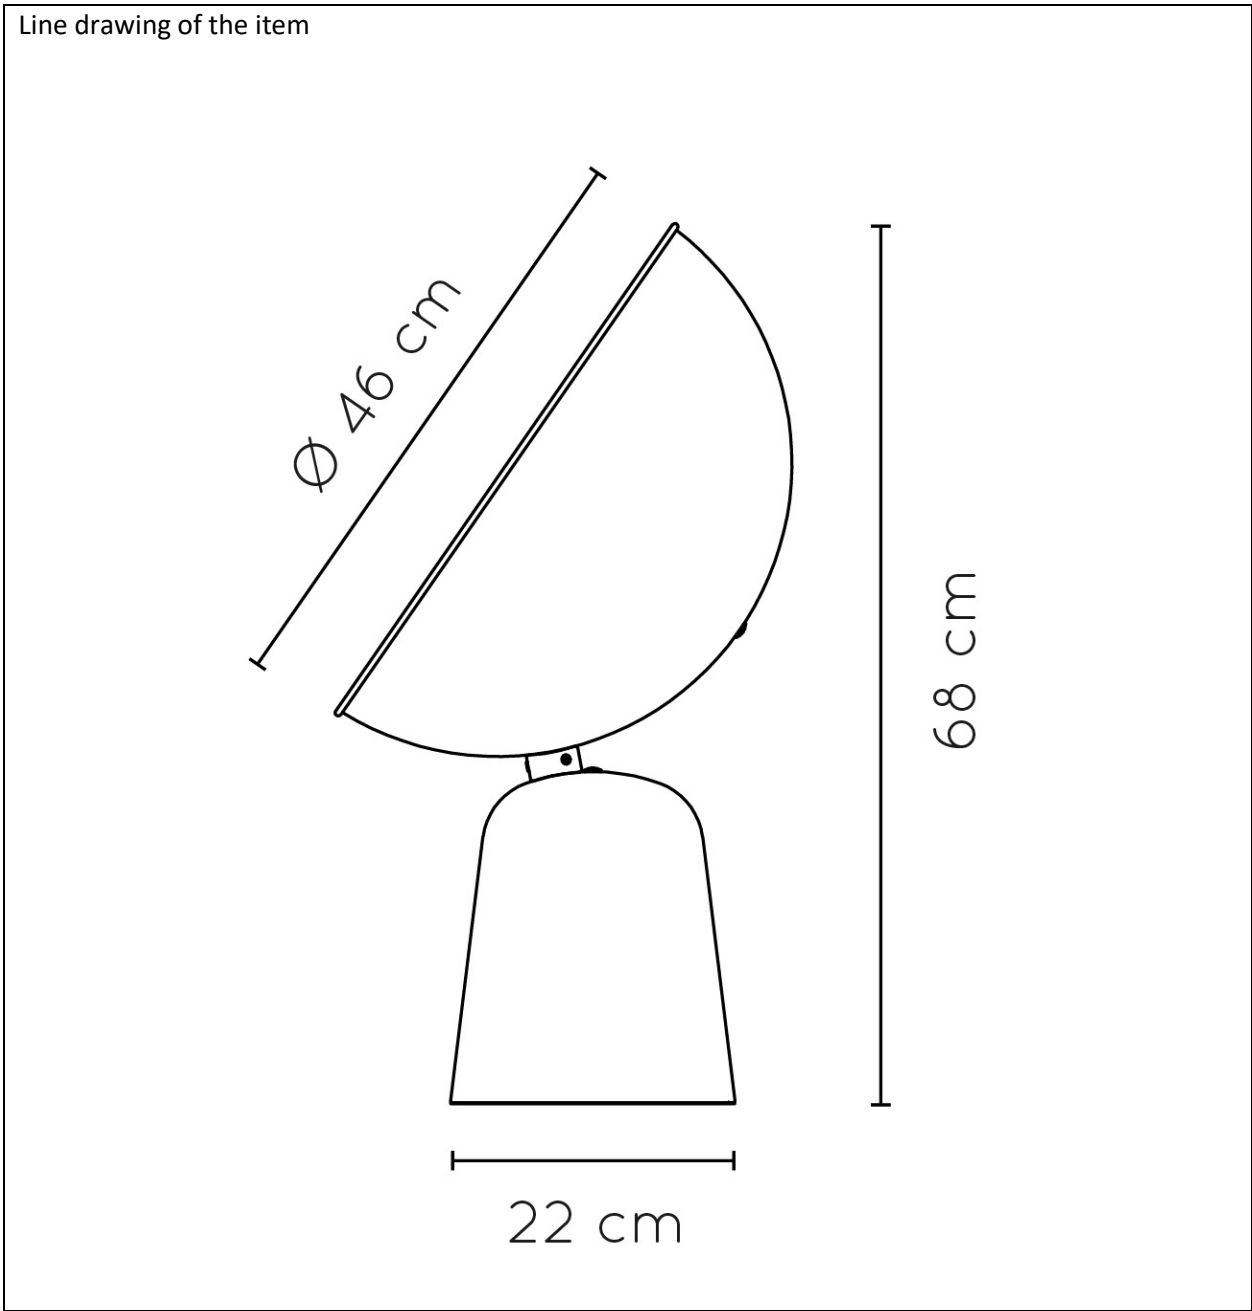

LUCIDE

Item number: 05526/46/30

Technical details

Materials used:	Iron
Color:	Black
Dimmable and how is fixture dimmable	No
Size:	Height: 68cm
	Length: 46cm
	Width: 46cm
	Net weight: kg
Power requirements:	220-240V~50Hz
Bulb type and maximum wattage:	E27 Max.40W
Number of bulbs:	1 x E27
IP degree:	IP 20