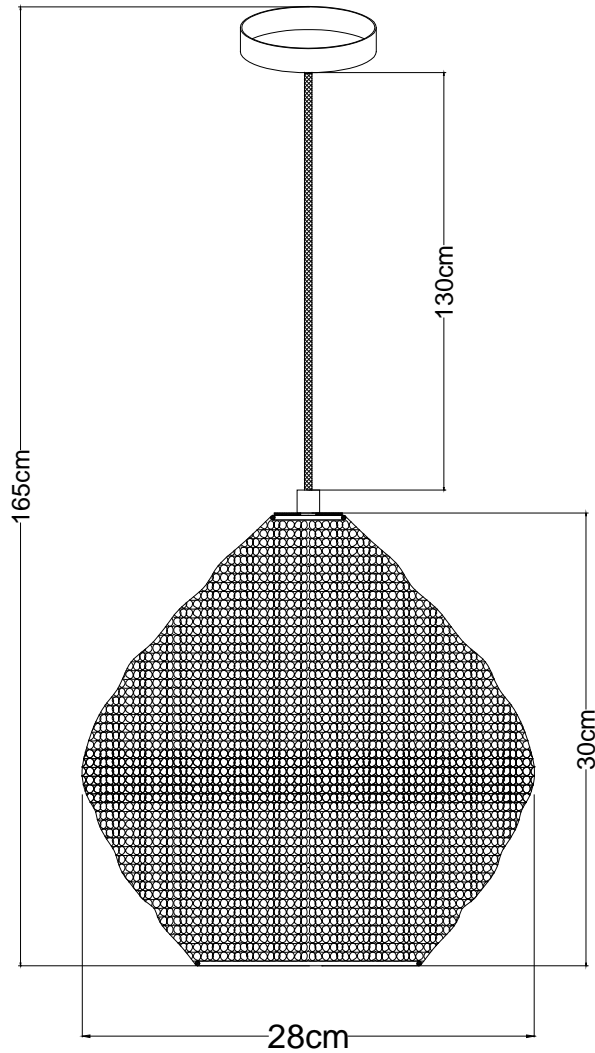

LUCIDE

Line drawing of the item

Item number: 03423/28/30

Technical details

Materials used:	Metal
Color:	Black + satin brass
Dimmable and how is fixture dimmable	
Size:	Height: 165cm
	Length: 28cm
	Width: 28cm
	Net weight: 1kg
Power requirements:	220-240V~50Hz
Bulb type and maximum wattage:	1x E27 Max.60W
Number of bulbs:	1
IP degree:	IP20