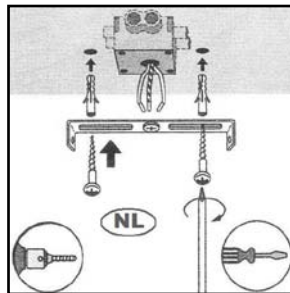

Installation drawing