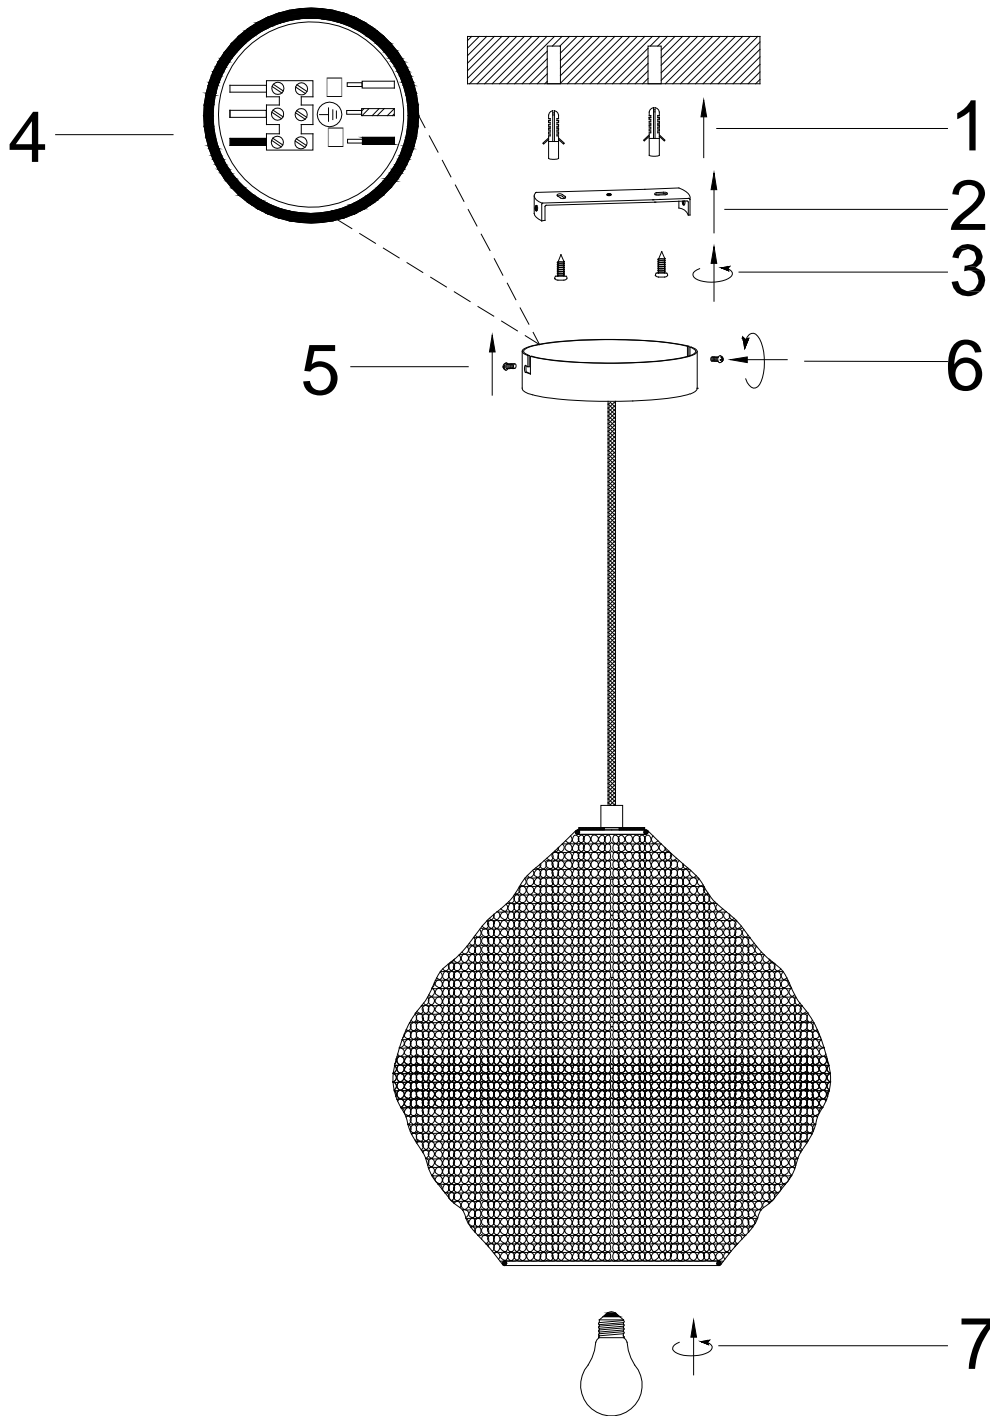

Installation drawing