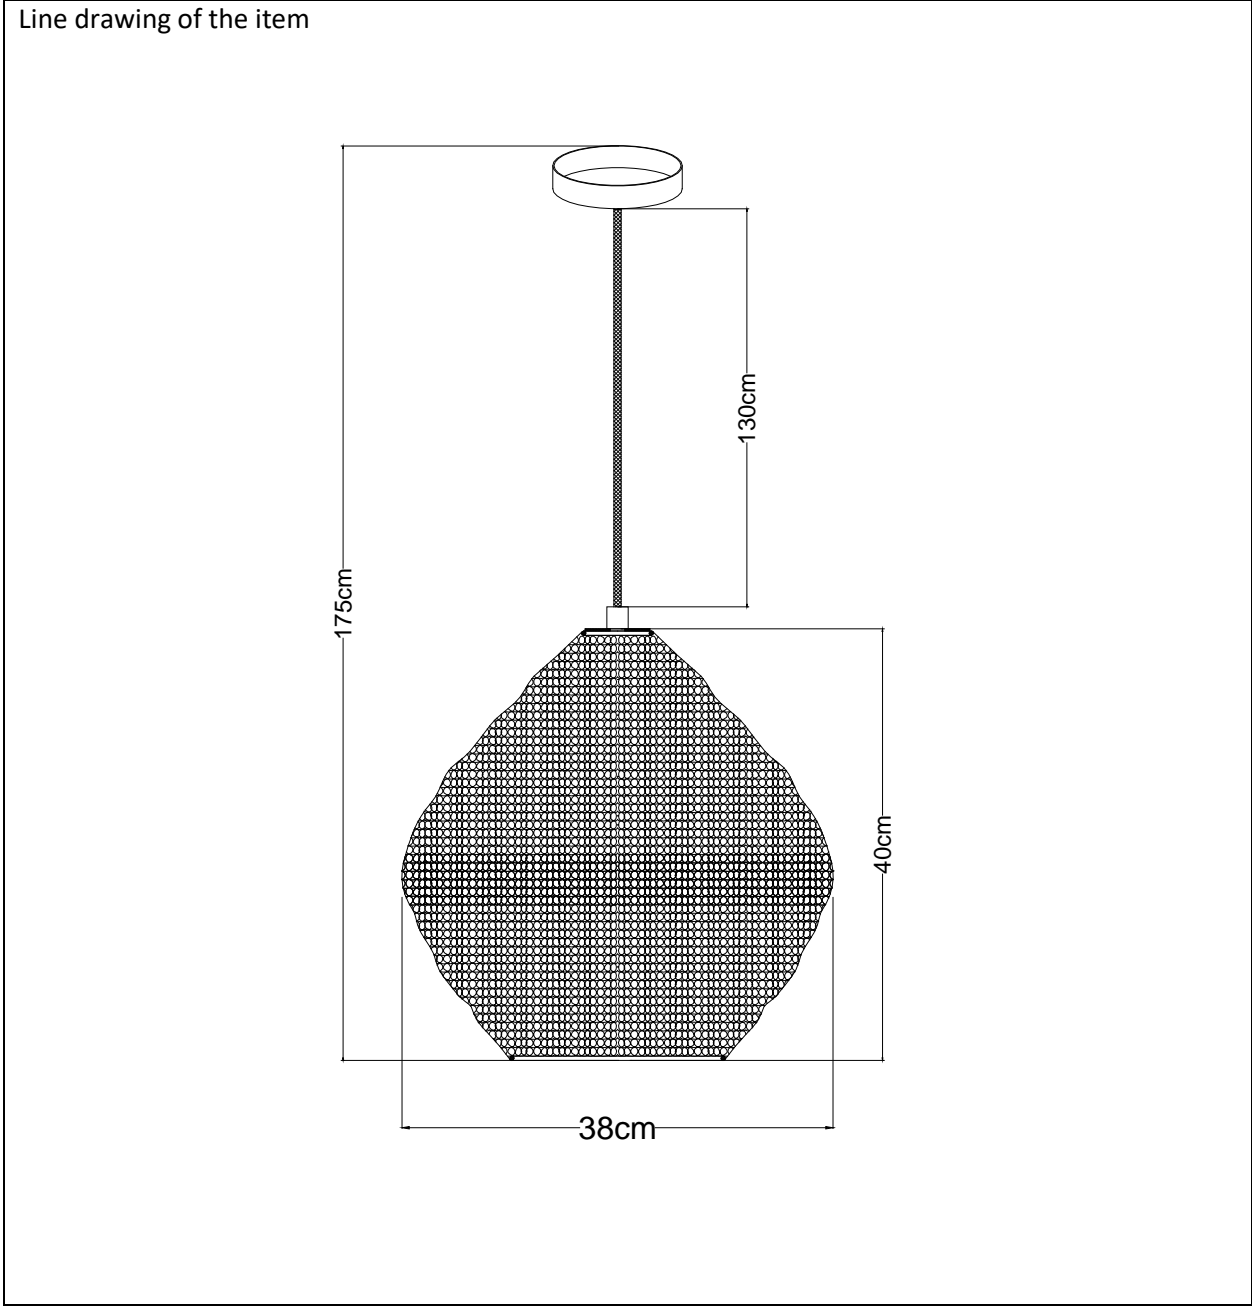

LUCIDE

Item number: 03423/38/30

Technical details

Materials used:	Metal
Color:	Black + satin brass
Dimmable and how is fixture dimmable	
Size:	Height: 175cm
	Length: 38cm
	Width: 38cm
	Net weight: 1.6kg
Power requirements:	220-240V~50Hz
Bulb type and maximum wattage:	1x E27 Max.60W
Number of bulbs:	1
IP degree:	IP20