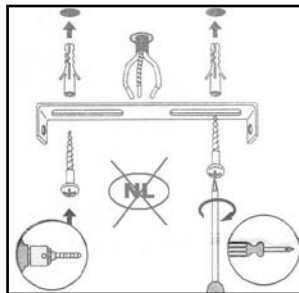

Installation drawing