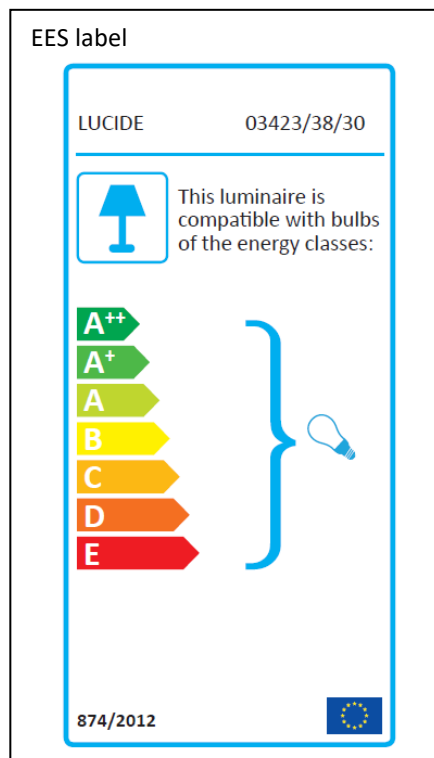

Von der Garantie ausgenommen: 1. Gebrochene Glasteile der Fassung werden nur innerhalb von 14 Tagen ab Kauf durch den Endkunden ersetzt. 2. Normaler Verschleiß, Verfärbungen aufgrund des normalen Gebrauchs. 3. Beschädigungen aufgrund externer Ursachen wie Feuer, Wasser, unsachgemäße Nutzung/ Installation oder Wartung des Produkts.

Kunden müssen das defekte Produkt/Teil und den Originalkaufbeleg einsenden, um Garantieansprüche geltend zu machen.

Deklaracja gwarancji:

LucideNV gwarantuje, że dostarczone produkty będą wolne od defektów materiałowych oraz produkcyjnych przez okres 2 lat od daty zakupu przez użytkownika końcowego, jeżeli urządzenie jest zainstalowane i prawidłowo utrzymywane zgodnie z instrukcją obsługi.

Wyłączenie z gwarancji: 1. Rozbite szkło zostanie wymienione tylko do 14 dni od momentu zakupu przez użytkownika końcowego. 2. Normalne zużycie, utrata koloru w wyniku normalnego użytkowania. 3. Uszkodzenie spowodowane czynnikami zewnętrznymi takimi, jak ogień, woda, nieprawidłowe używanie/ instalacja lub utrzymywanie produktu.

W celu uzyskania gwarancji klient musi zwrócić uszkodzony przedmiot oraz oryginalny dowód zakupu.

Other languages of the manual and further explanations can be found on our website.