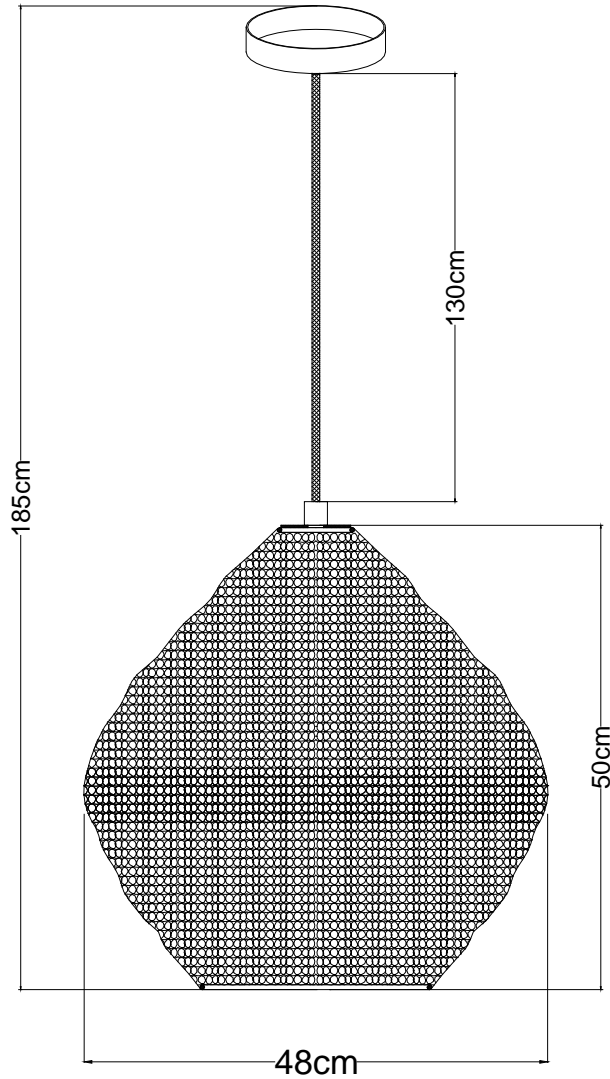

LUCIDE

Line drawing of the item

Item number: 03423/48/30

Technical details

Materials used:	Metal
Color:	Black + satin brass
Dimmable and how is fixture dimmable	
Size:	Height: 185cm
	Length: 48cm
	Width: 48cm
	Net weight: 2.1kg
Power requirements:	220-240V~50Hz
Bulb type and maximum wattage:	1x E27 Max.60W
Number of bulbs:	1
IP degree:	IP20