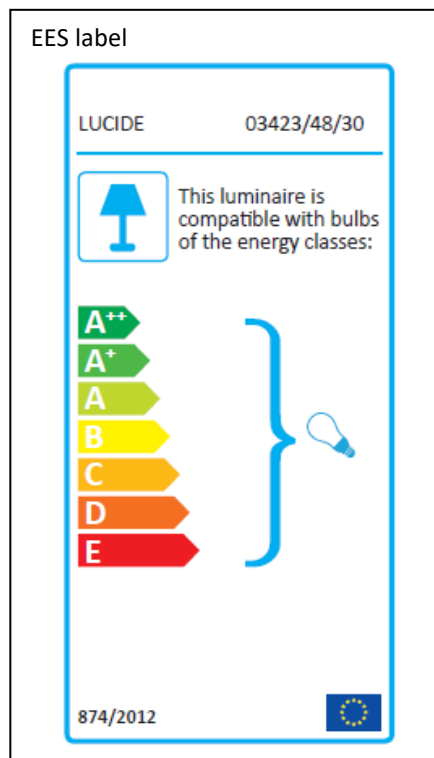

Von der Garantie ausgenommen: 1. Gebrochene Glasteile der Fassung werden nur innerhalb von 14 Tagen ab Kauf durch den Endkunden ersetzt. 2. Normaler Verschleiß, Verfärbungen aufgrund des normalen Gebrauchs. 3. Beschädigungen aufgrund externer Ursachen wie Feuer, Wasser, unsachgemäße Nutzung/ Installation oder Wartung des Produkts.

Kunden müssen das defekte Produkt/Teil und den Originalkaufbeleg einsenden, um Garantieansprüche geltend zu machen.

Deklaracja gwarancji:

LucideNV gwarantuje, że dostarczone produkty będą wolne od defektów materiałowych oraz produkcyjnych przez okres 2 lat od daty zakupu przez użytkownika końcowego, jeżeli urządzenie jest zainstalowane i prawidłowo utrzymywane zgodnie z instrukcją obsługi.

Wyłączenie z gwarancji: 1. Rozbite szkło zostanie wymienione tylko do 14 dni od momentu zakupu przez użytkownika końcowego. 2. Normalne zużycie, utrata koloru w wyniku normalnego użytkowania. 3. Uszkodzenie spowodowane czynnikami zewnętrznymi takimi, jak ogień, woda, nieprawidłowe używanie/ instalacja lub utrzymywanie produktu.

W celu uzyskania gwarancji klient musi zwrócić uszkodzony przedmiot oraz oryginalny dowód zakupu.

Other languages of the manual and further explanations can be found on our website.