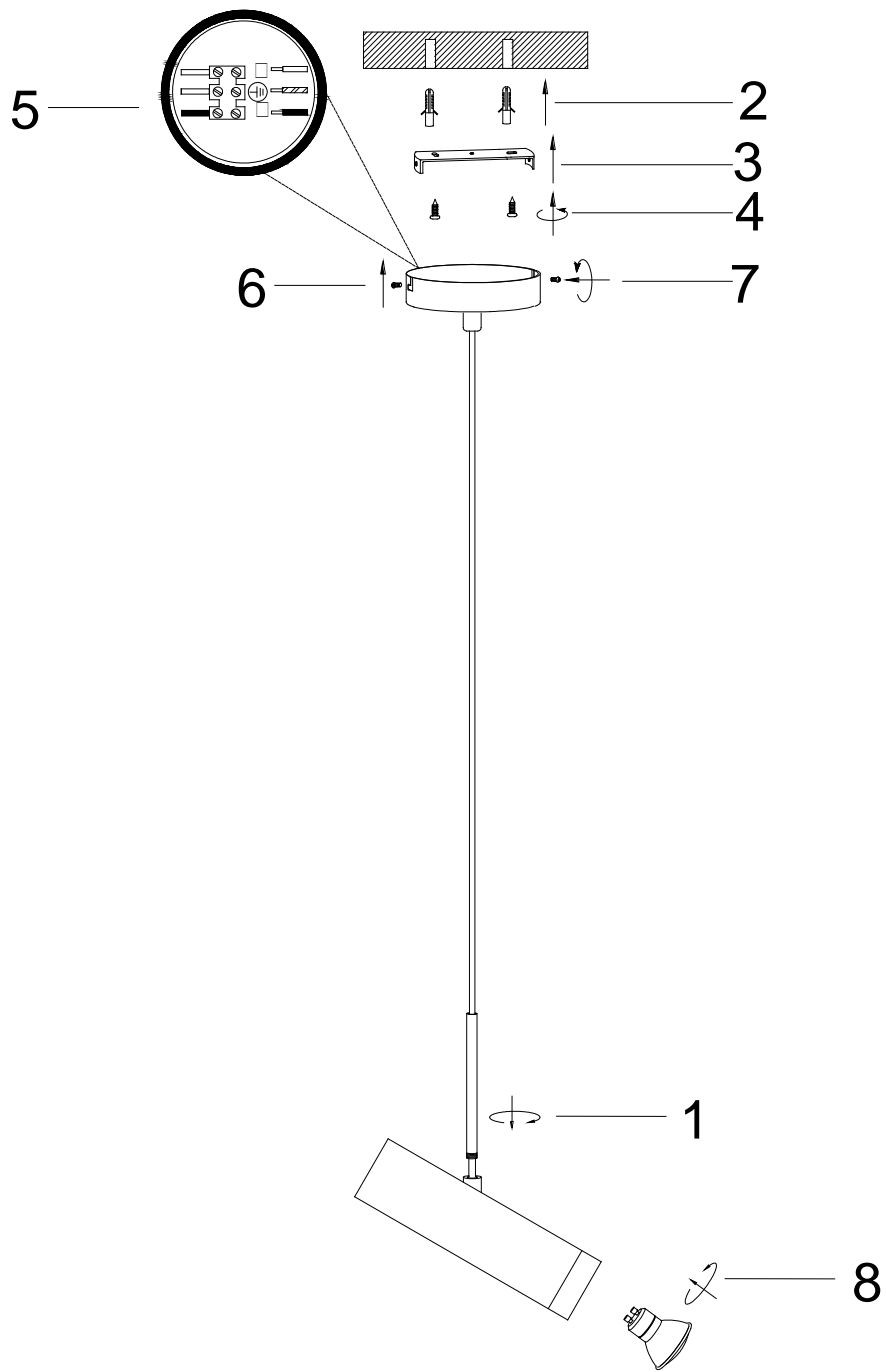

Installation drawing