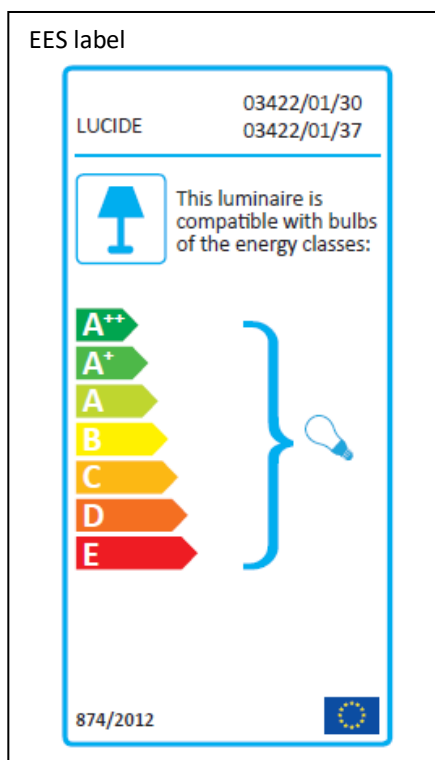

Von der Garantie ausgenommen: 1. Gebrochene Glasteile der Fassung werden nur innerhalb von 14 Tagen ab Kauf durch den Endkunden ersetzt. 2. Normaler Verschleiß, Verfärbungen aufgrund des normalen Gebrauchs. 3. Beschädigungen aufgrund externer Ursachen wie Feuer, Wasser, unsachgemäße Nutzung/ Installation oder Wartung des Produkts.

Kunden müssen das defekte Produkt/Teil und den Originalkaufbeleg einsenden, um Garantieansprüche geltend zu machen.

Deklaracja gwarancji:

LucideNV gwarantuje, że dostarczone produkty będą wolne od defektów materiałowych oraz produkcyjnych przez okres 2 lat od daty zakupu przez użytkownika końcowego, jeżeli urządzenie jest zainstalowane i prawidłowo utrzymywane zgodnie z instrukcją obsługi.

Wyłączenie z gwarancji: 1. Rozbite szkło zostanie wymienione tylko do 14 dni od momentu zakupu przez użytkownika końcowego. 2. Normalne zużycie, utrata koloru w wyniku normalnego użytkowania. 3. Uszkodzenie spowodowane czynnikami zewnętrznymi takimi, jak ogień, woda, nieprawidłowe używanie/ instalacja lub utrzymywanie produktu.

W celu uzyskania gwarancji klient musi zwrócić uszkodzony przedmiot oraz oryginalny dowód zakupu.

Other languages of the manual and further explanations can be found on our website.