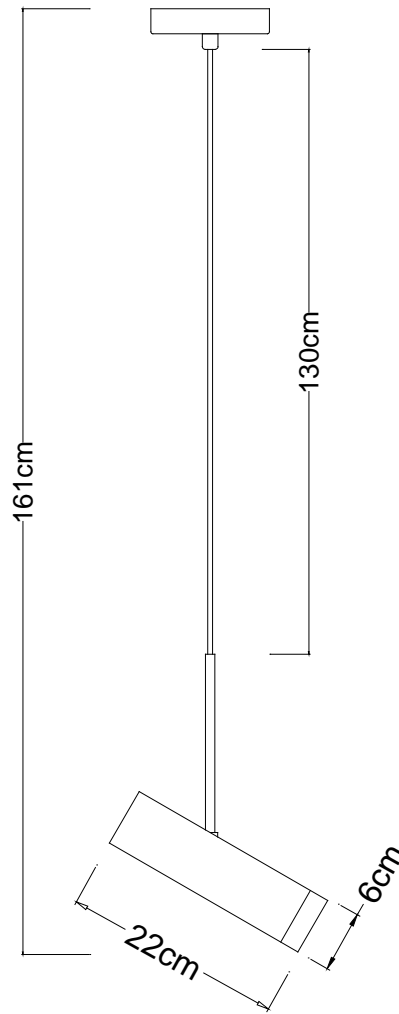

LUCIDE

Line drawing of the item

Item number: 03422/01/30, 03422/01/37

Technical details

Materials used:	Metal
Color:	Black + yellow brass, blue + yellow brass
Dimmable and how is fixture dimmable	
Size:	Height: 161cm
	Length: 22cm
	Width: 6cm
	Net weight: 1kg
Power requirements:	220-240V~50Hz
Bulb type and maximum wattage:	1x GU10 Max.35W
Number of bulbs:	1
IP degree:	IP20