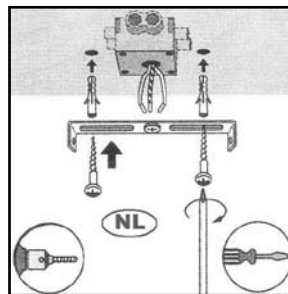

Installation drawing