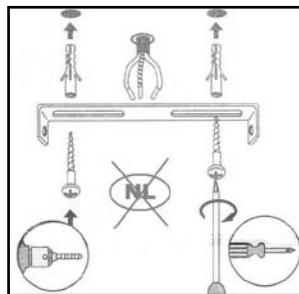

Installation drawing