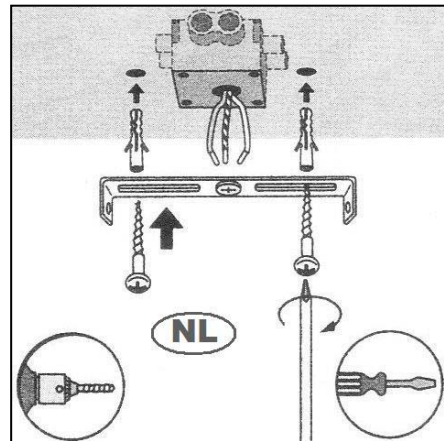

Installation drawing