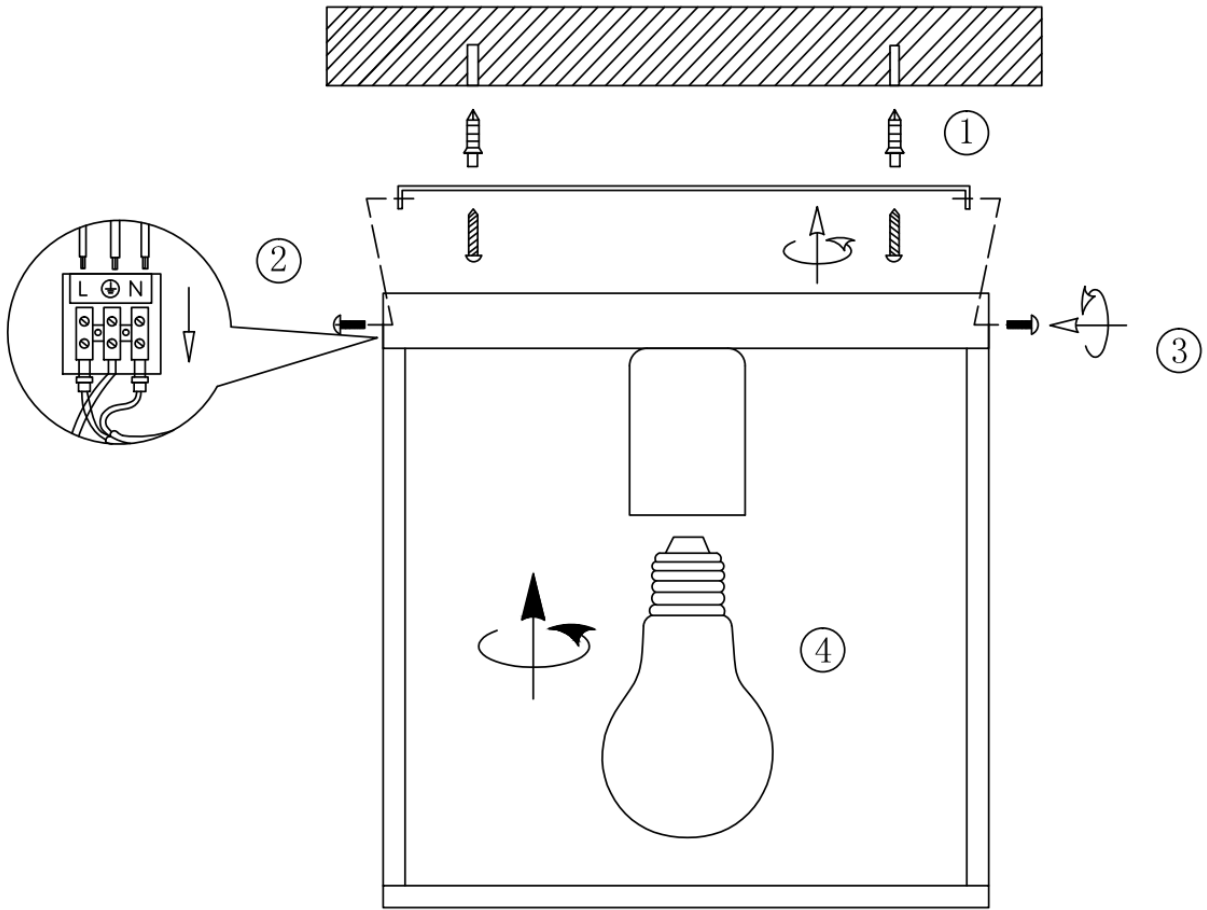

Installation drawing