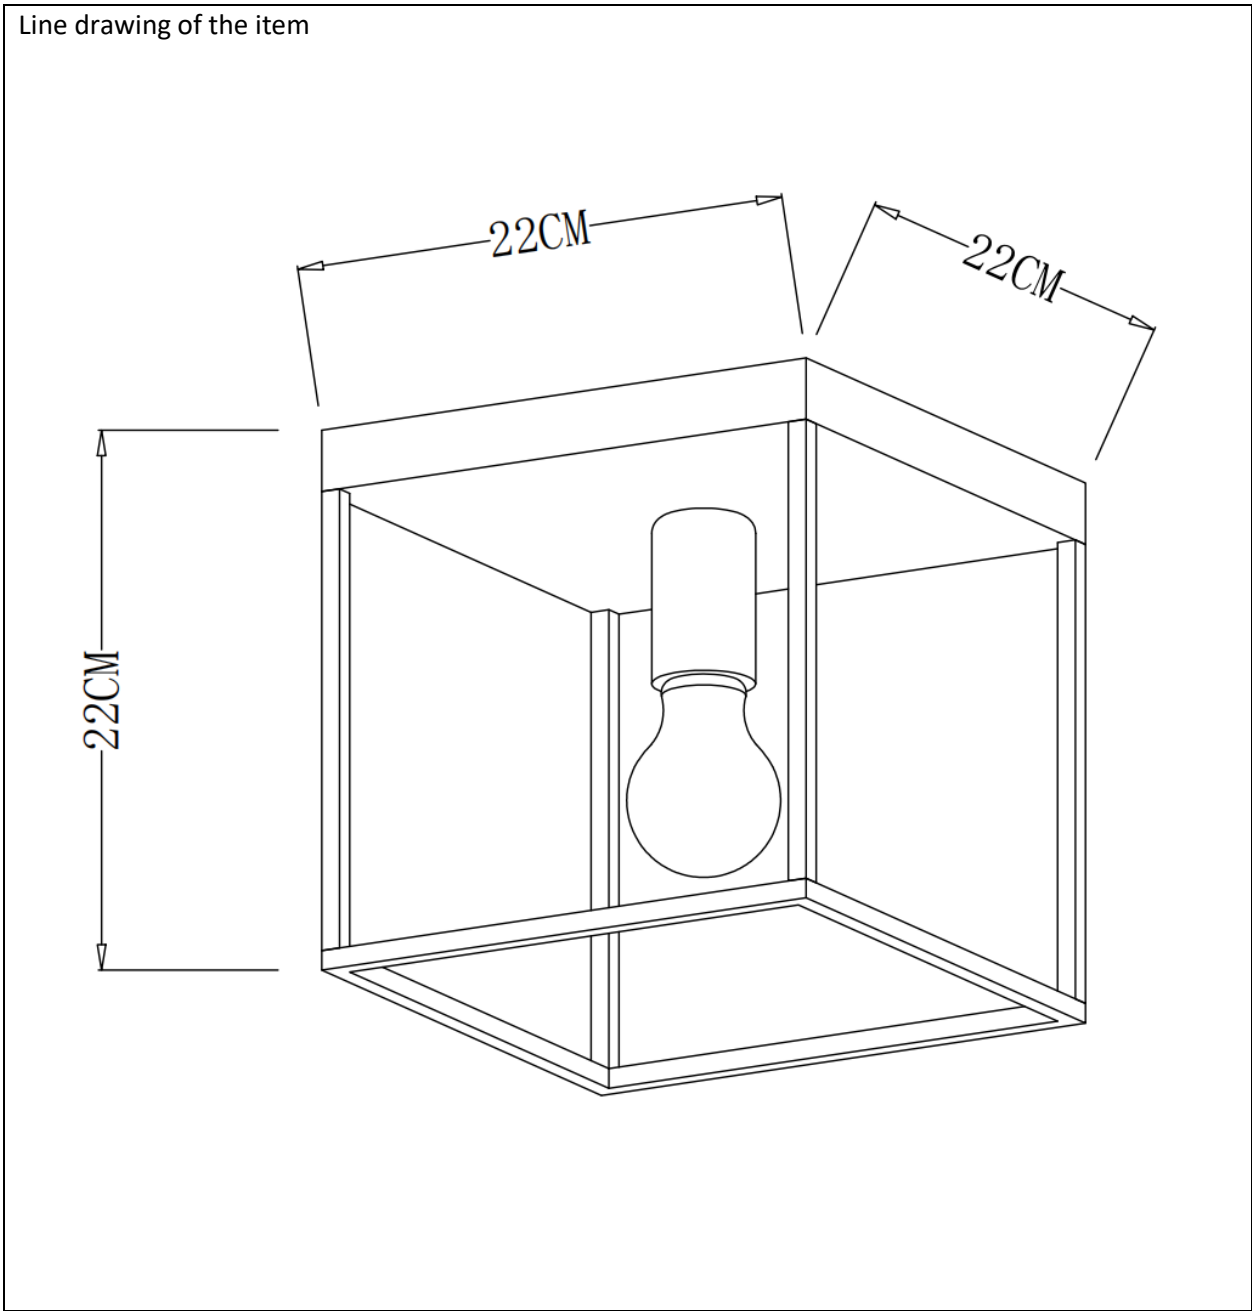

# LUCIDE

Item number: 00124/01/30

Technical details

Materials used:	Metal
Color:	Black & Satin brass
Dimmable and how is fixture dimmable	
Size:	Height: 22cm
	Length: 22cm
	Width: 22cm
	Net weight: 0.9 KG
Power requirements:	220-240V/~50Hz
Bulb type and maximum wattage:	E27 40W
Number of bulbs:	1×E27
IP degree:	IP 20