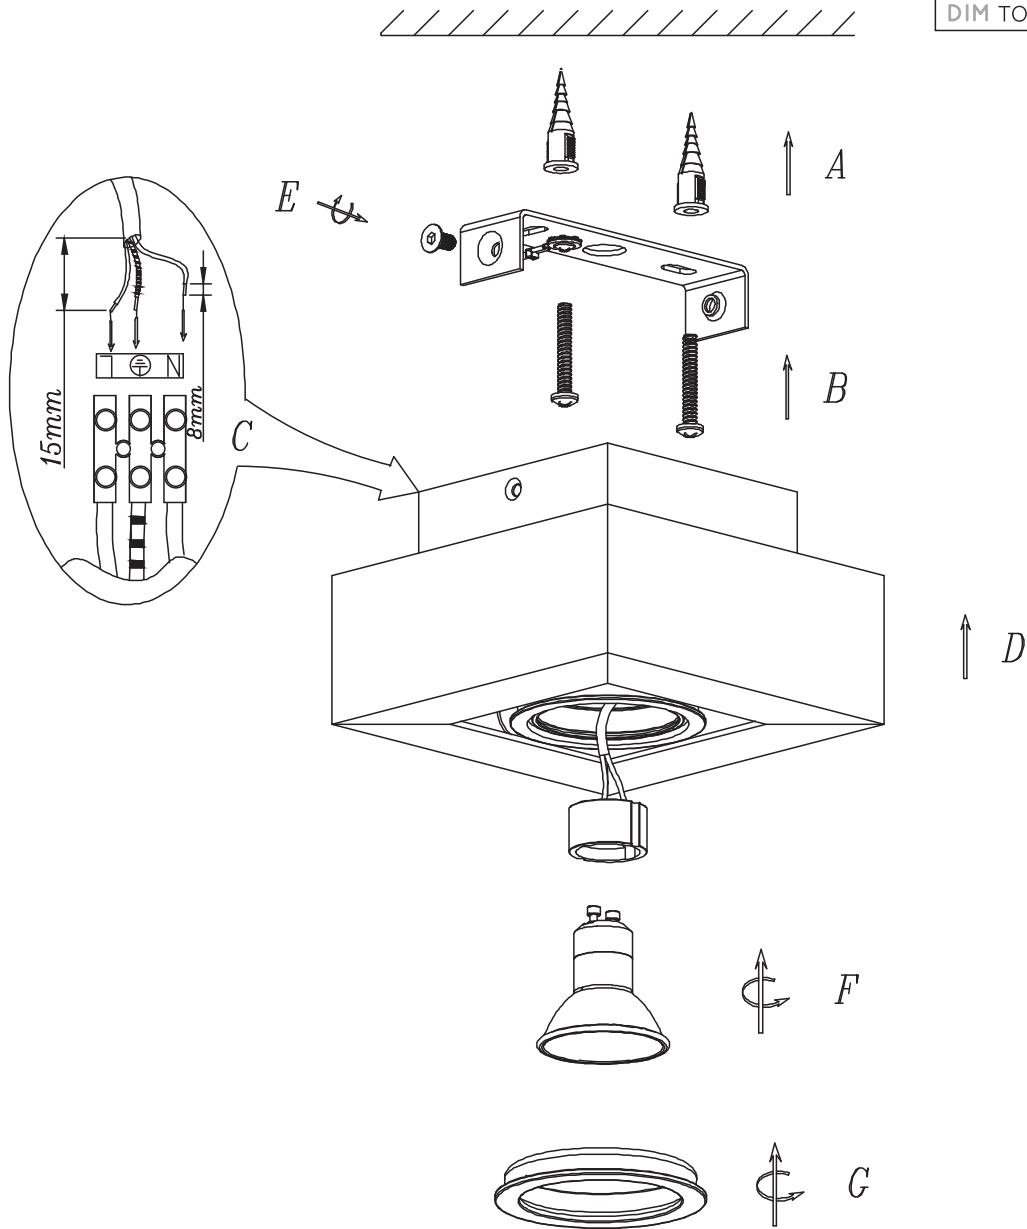

## Technical details

Materials used:	ALUMINIUM
Color:	BLACK / WHITE
Dimmable and how is fixture dimmable	Yes.Dim to warm
Size:	Height: 8.8cm
	Length: 14.0cm
	Width: 14.0cm
	Net weight: 0.6kg
Power requirements:	220-240V~ 50Hz
Bulb type and maximum wattage:	GU10 LED 5W
Number of bulbs:	1xGU10 LED 5W
IP degree:	IP20