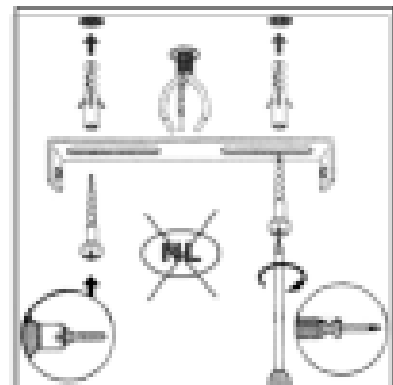

## Technical details

Materials used:	ALUMINIUM
Color:	BLACK / WHITE
Dimmable and how is fixture dimmable	Yes.Dim to warm
Size:	Height: 8.8cm
	Length: 14.0cm
	Width: 14.0cm
	Net weight: 0.6kg
Power requirements:	220-240V~ 50Hz
Bulb type and maximum wattage:	GU10 LED 5W
Number of bulbs:	1xGU10 LED 5W
IP degree:	IP20