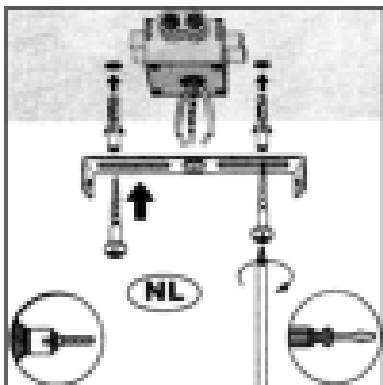

## Technical details

Materials used:	ALUMINIUM
Color:	BLACK / WHITE
Dimmable and how is fixture dimmable	Yes.Dim to warm
Size:	Height: 8.8cm
	Length: 14.0cm
	Width: 14.0cm
	Net weight: 0.6kg
Power requirements:	220-240V~ 50Hz
Bulb type and maximum wattage:	GU10 LED 5W
Number of bulbs:	1xGU10 LED 5W
IP degree:	IP20