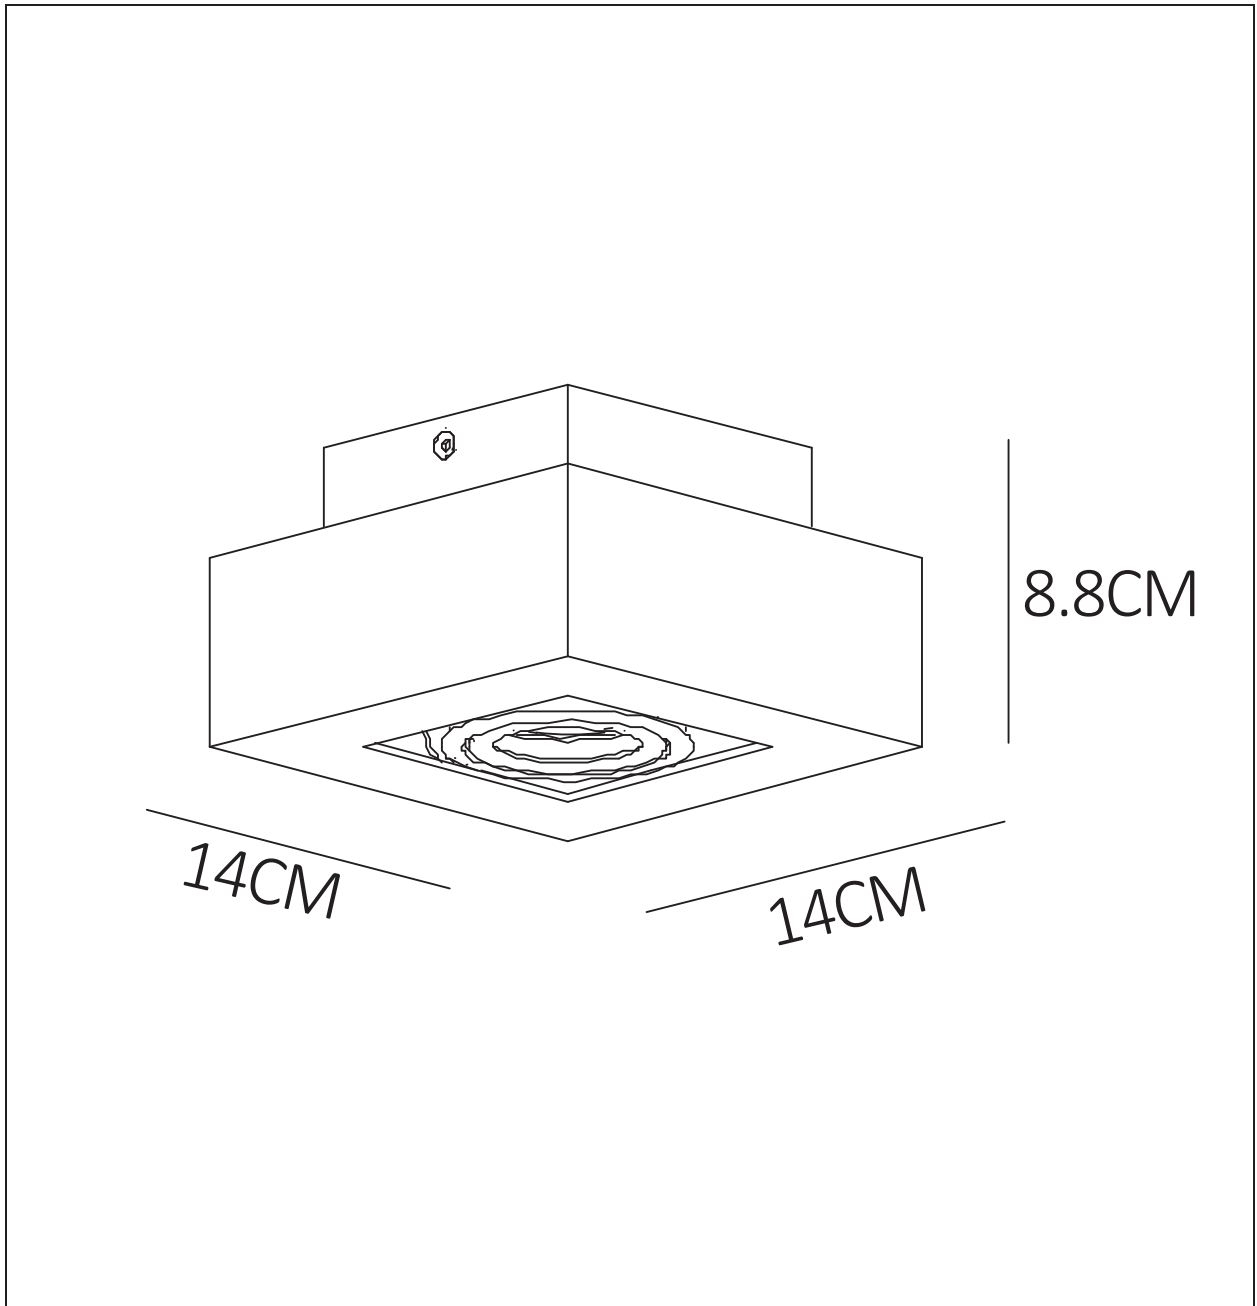

LUCIDE

Item number: 09119/06/30 , 09119/06/31

Technical details

Materials used:	ALUMINIUM
Color:	BLACK / WHITE
Dimmable and how is fixture dimmable	Yes.Dim to warm
Size:	Height: 8.8cm
	Length: 14.0cm
	Width: 14.0cm
	Net weight: 0.6kg
Power requirements:	220-240V~ 50Hz
Bulb type and maximum wattage:	GU10 LED 5W
Number of bulbs:	1xGU10 LED 5W
IP degree:	IP20