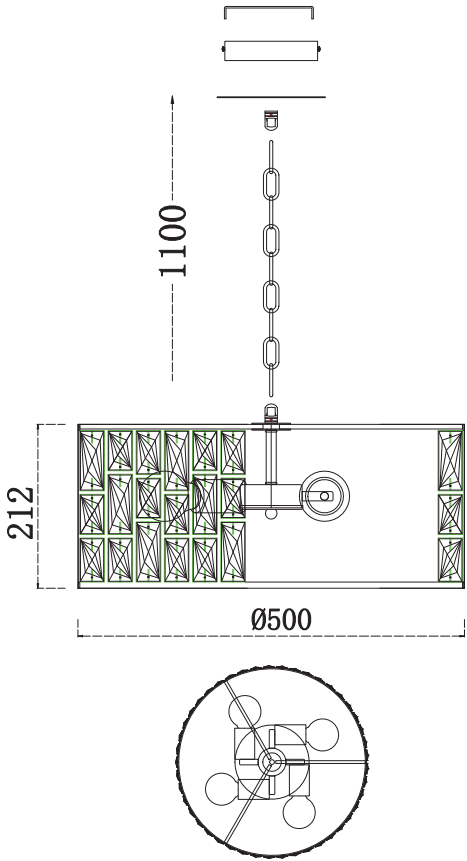

Instruction

Collection: Modern
Series: Gelid
Model: MOD184-PL-04-CH
Suspended

- Suspended

4 x E27 (60w)

MAYTONI
DECORATIVE LIGHTING

www.maytoni.de