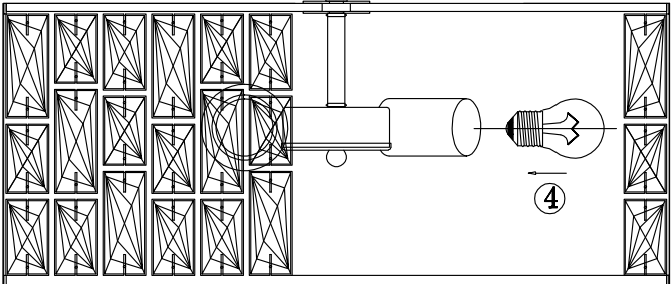

Instruction

Collection: Modern
Series: Gelid
Model: MOD184-PL-04-CH
Suspended

- Suspended

4 x E27 (60w)

MAYTONI
DECORATIVE LIGHTING

www.maytoni.de