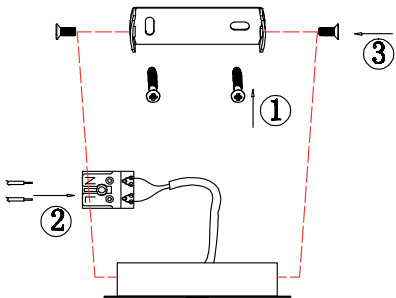

Instruction

Collection: Modern
Series: Gelid
Model: MOD184-PL-04-CH
Suspended

- Suspended

4 x E27 (60w)

MAYTONI
DECORATIVE LIGHTING

www.maytoni.de