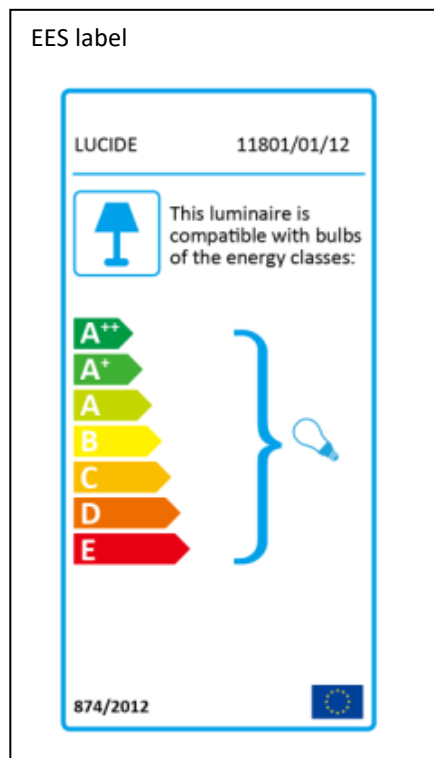

Von der Garantie ausgenommen: 1. Gebrochene Glasteile der Fassung werden nur innerhalb von 14 Tagen ab Kauf durch den Endkunden ersetzt. 2. Normaler Verschleiß, Verfärbungen aufgrund des normalen Gebrauchs. 3. Beschädigungen aufgrund externer Ursachen wie Feuer, Wasser, unsachgemäße Nutzung/ Installation oder Wartung des Produkts.

Kunden müssen das defekte Produkt/Teil und den Originalkaufbeleg einsenden, um Garantieansprüche geltend zu machen.

Deklaracja gwarancji:

LucideNV gwarantuje, że dostarczone produkty będą wolne od defektów materiałowych oraz produkcyjnych przez okres 2 lat od daty zakupu przez użytkownika końcowego, jeżeli urządzenie jest zainstalowane i prawidłowo utrzymywane zgodnie z instrukcją obsługi.

Wyłączenie z gwarancji: 1. Rozbite szkło zostanie wymienione tylko do 14 dni od momentu zakupu przez użytkownika końcowego. 2. Normalne zużycie, utrata koloru w wyniku normalnego użytkowania. 3. Uszkodzenie spowodowane czynnikami zewnętrznymi takimi, jak ogień, woda, nieprawidłowe używanie/ instalacja lub utrzymywanie produktu.

W celu uzyskania gwarancji klient musi zwrócić uszkodzony przedmiot oraz oryginalny dowód zakupu.

Other languages of the manual and further explanations can be found on our website.