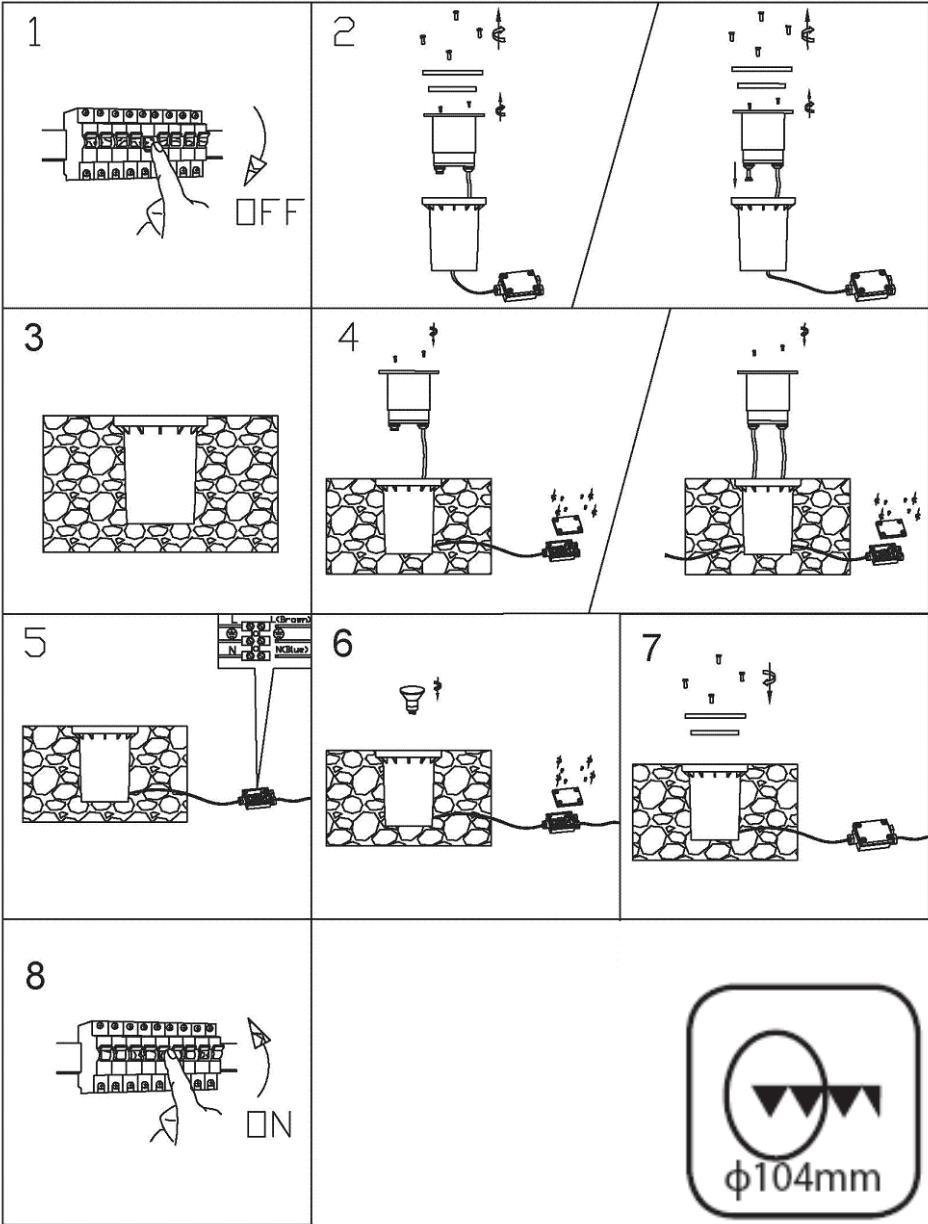

# LUCIDE

Item number: 11801 / 01 / 12

Technical details

Materials used:	Stainless steel+Alu+ABS
Color:	Stainless steel+Black
Dimmable and how is fixture dimmable	
Size:	Height: 125 mm
	Length: DIA 108mm
	Width:
	Net weight: 0.75kgs
Power requirements:	220-240V~50Hz
Bulb type and maximum wattage:	GU10 35W bulb excluded
Number of bulbs:	1 x GU10 (excl.)
IP degree:	IP67