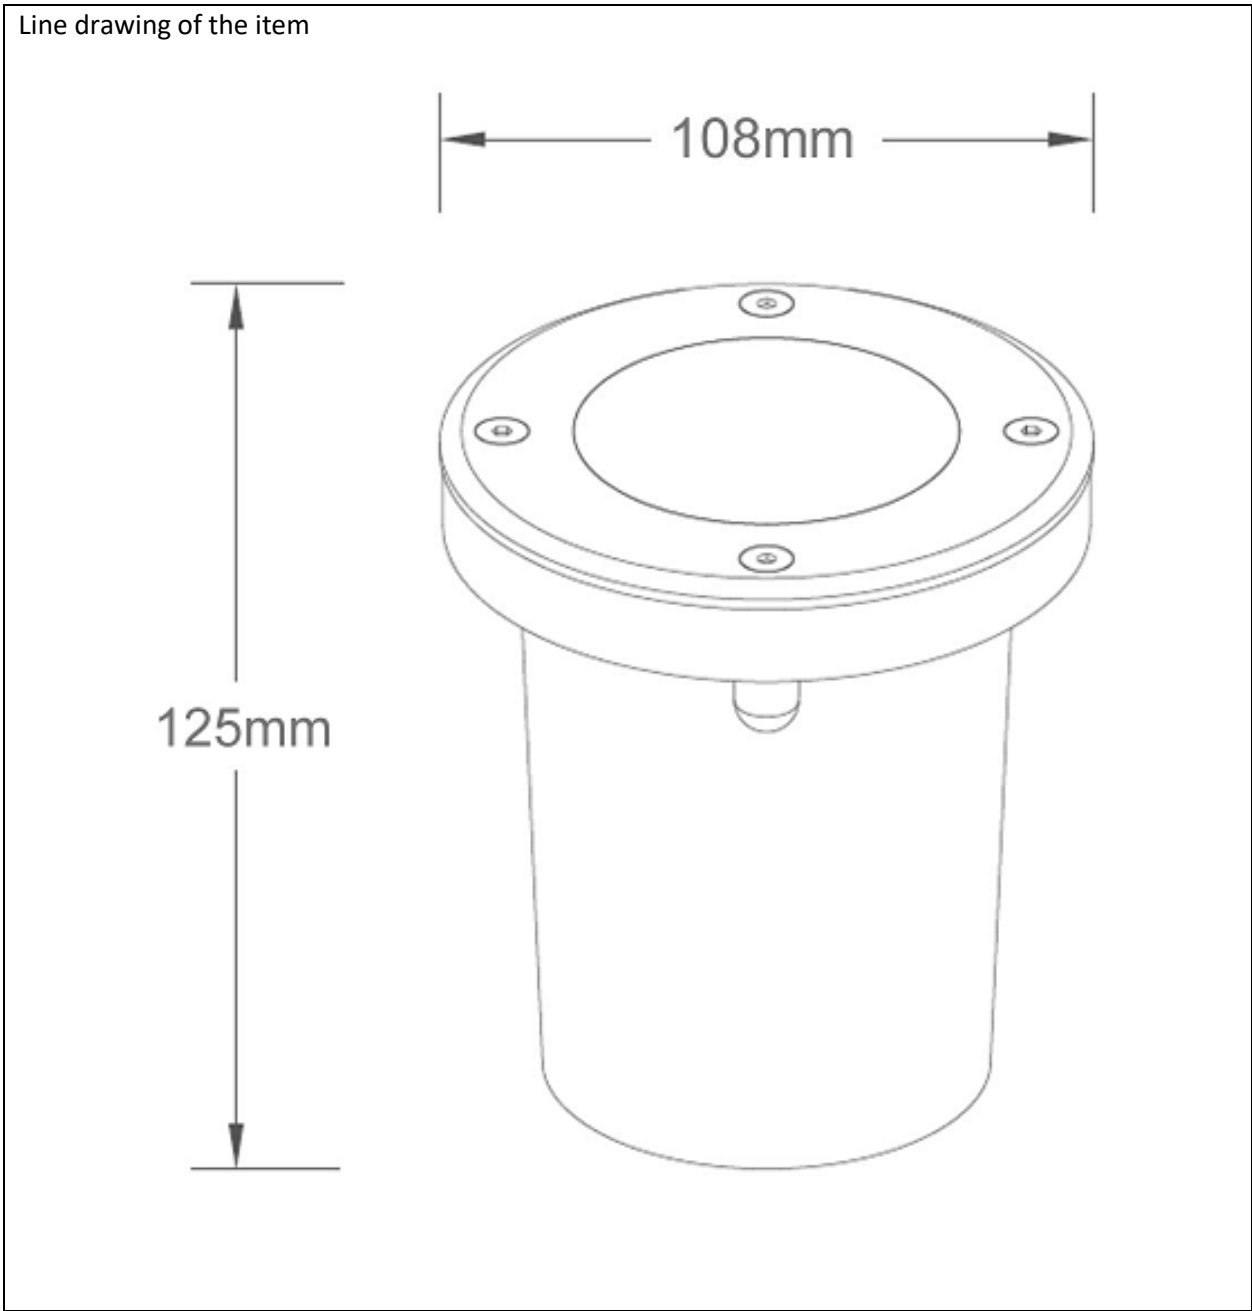

# LUCIDE

Item number: 11801 / 01 / 12

Technical details

Materials used:	Stainless steel+Alu+ABS
Color:	Stainless steel+Black
Dimmable and how is fixture dimmable	
Size:	Height: 125 mm
	Length: DIA 108mm
	Width:
	Net weight: 0.75kgs
Power requirements:	220-240V~50Hz
Bulb type and maximum wattage:	GU10 35W bulb excluded
Number of bulbs:	1 x GU10 (excl.)
IP degree:	IP67