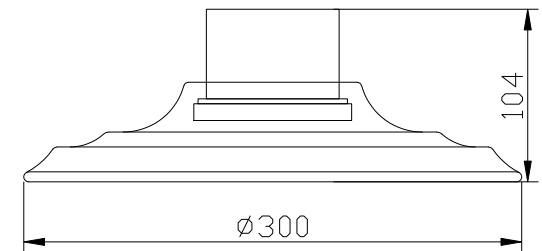

Instruction

C045CL-L9W4K

MAX 9W
550 Lumen

Model: C045CL-L9W4K
Collection: Ceiling & Wall
Series: Remous

Ceiling Lamps