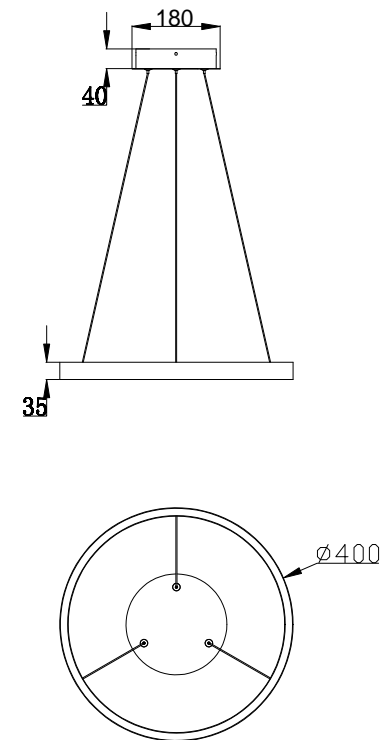

# Instruction

MOD058PL-L22W4K

MAX 25W  
1500 Lumen

Model: MOD058PL-L22W4K  
Collection: Technical  
Series: Rim

Pendant Lamps