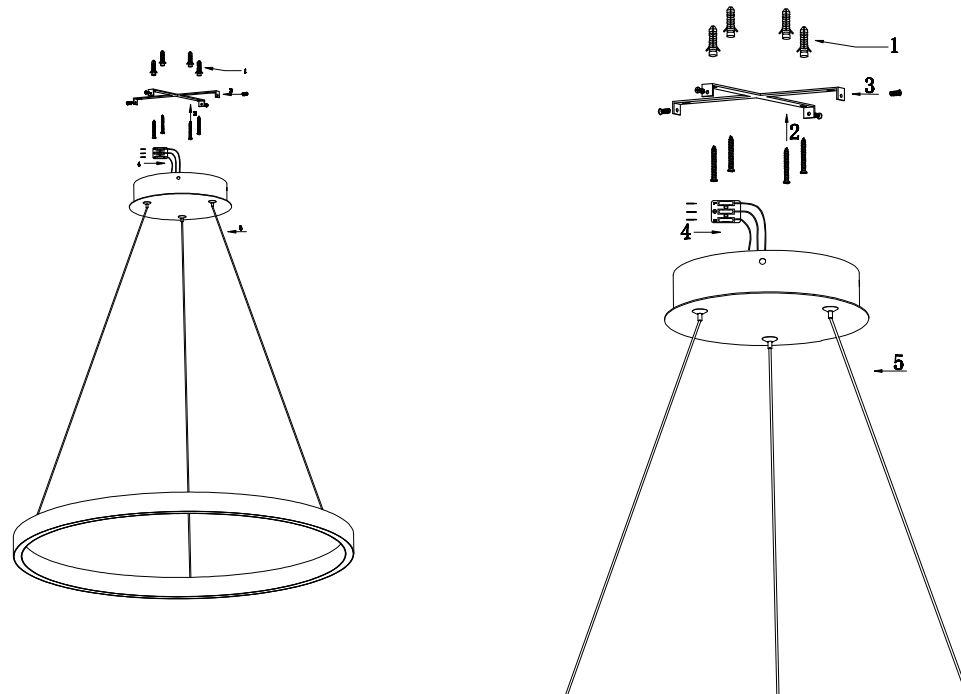

# Instruction

MOD058PL-L22W4K

MAX 25W  
1500 Lumen

Model: MOD058PL-L22W4K  
Collection: Technical  
Series: Rim

Pendant Lamps