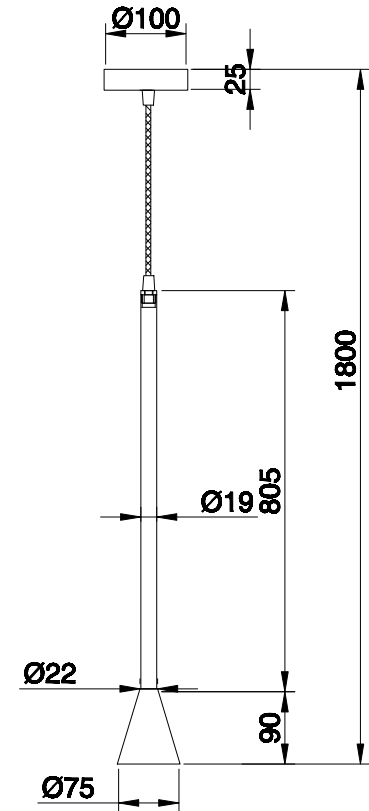

# Instruction

P064PL-01B

1 x GU10 (40W)  
Recommended to use with LED bulbs

Model: P064PL-01B  
Collection: Pendant  
Series: Arrow

Pendant Lamps