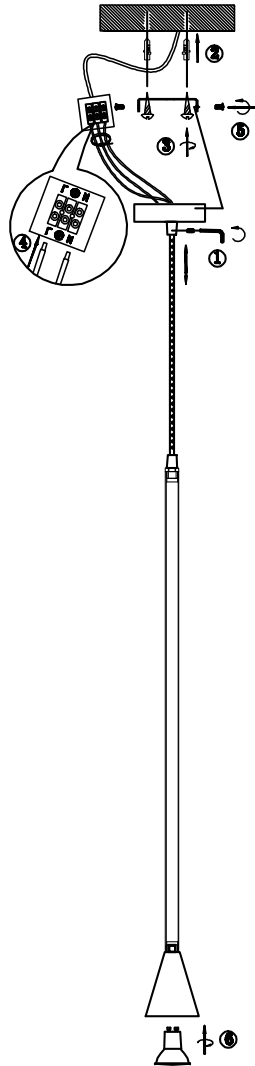

# Instruction

P064PL-01B

1 x GU10 (40W)  
Recommended to use with LED bulbs

Model: P064PL-01B  
Collection: Pendant  
Series: Arrow

Pendant Lamps