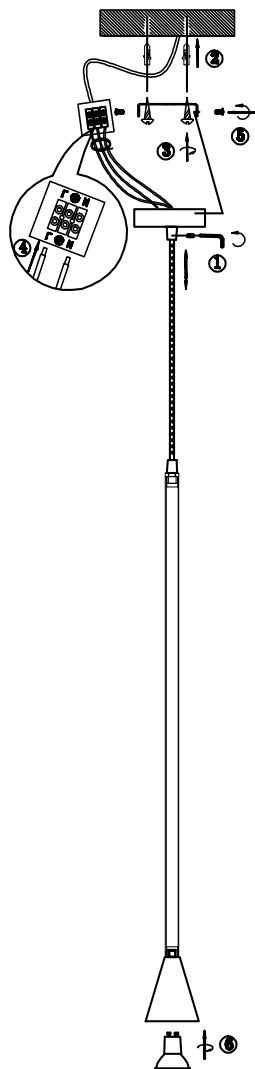

Instruction

P064PL-01G

1 x GU10 (40W)
Recommended to use with LED bulbs

Model: P064PL-01G
Collection: Pendant
Series: Arrow

Pendant Lamps