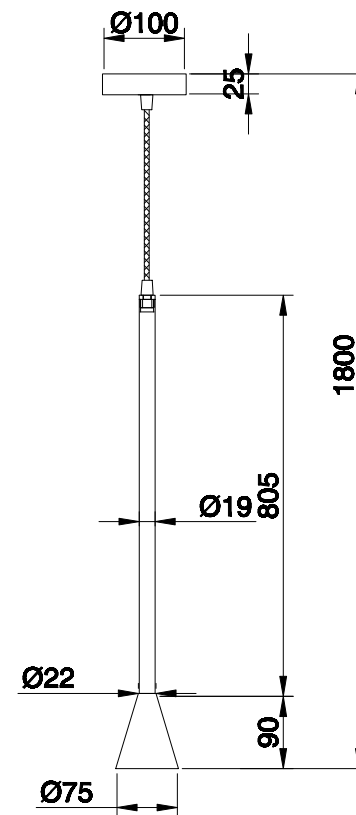

Instruction

P064PL-01G

1 x GU10 (40W)
Recommended to use with LED bulbs

Model: P064PL-01G
Collection: Pendant
Series: Arrow

Pendant Lamps