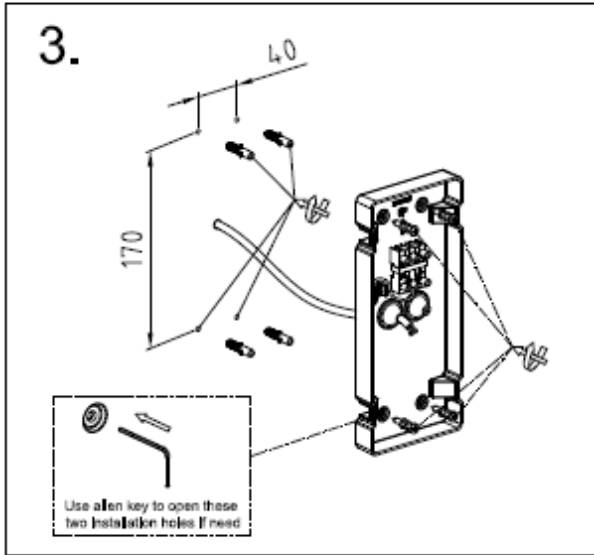

LUCIDE

Item number: 27200/01/31

Technical details

Materials used:	Die-cast Aluminium
Color:	White
Dimmable and how is fixture dimmable	
Size:	Height: 25CM
	Length: 12.5CM
	Width: 12.6CM
	Net weight: 1.16KG
Power requirements:	220-240V
Bulb type and maximum wattage:	E14 LED Max.6W
Number of bulbs:	1xE14
IP degree:	IP54