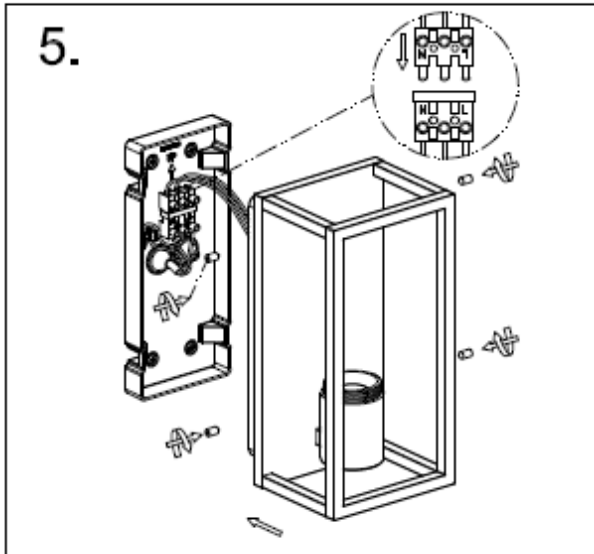

LUCIDE

Item number: 27200/01/31

Technical details

Materials used:	Die-cast Aluminium
Color:	White
Dimmable and how is fixture dimmable	
Size:	Height: 25CM
	Length: 12.5CM
	Width: 12.6CM
	Net weight: 1.16KG
Power requirements:	220-240V
Bulb type and maximum wattage:	E14 LED Max.6W
Number of bulbs:	1xE14
IP degree:	IP54