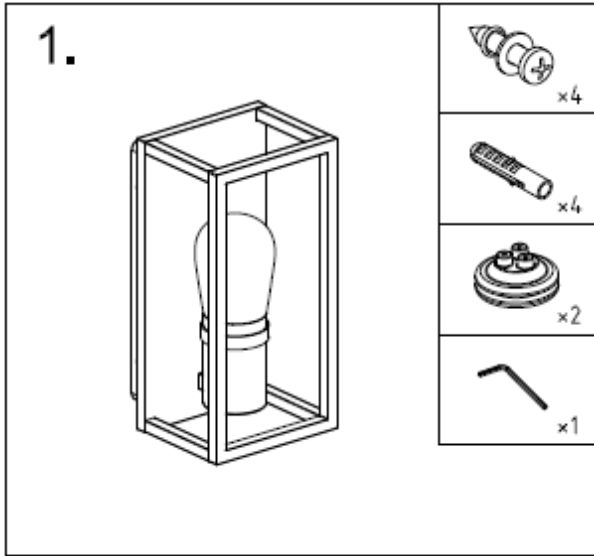

LUCIDE

Item number: 27200/01/31

Technical details

Materials used:	Die-cast Aluminium
Color:	White
Dimmable and how is fixture dimmable	
Size:	Height: 25CM
	Length: 12.5CM
	Width: 12.6CM
	Net weight: 1.16KG
Power requirements:	220-240V
Bulb type and maximum wattage:	E14 LED Max.6W
Number of bulbs:	1xE14
IP degree:	IP54