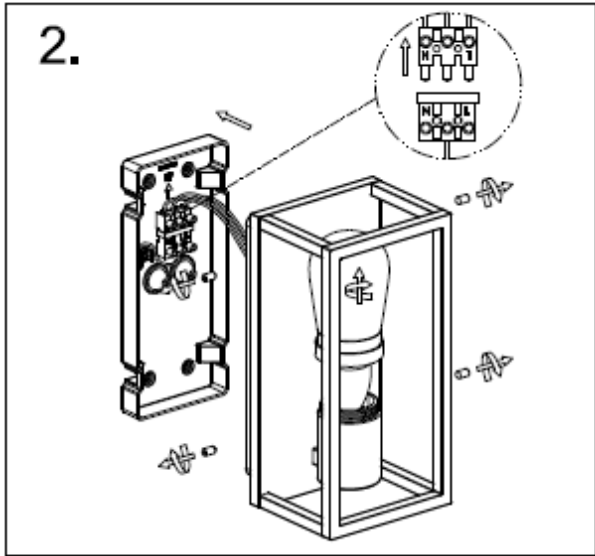

LUCIDE

Item number: 27200/01/31

Technical details

Materials used:	Die-cast Aluminium
Color:	White
Dimmable and how is fixture dimmable	
Size:	Height: 25CM
	Length: 12.5CM
	Width: 12.6CM
	Net weight: 1.16KG
Power requirements:	220-240V
Bulb type and maximum wattage:	E14 LED Max.6W
Number of bulbs:	1xE14
IP degree:	IP54