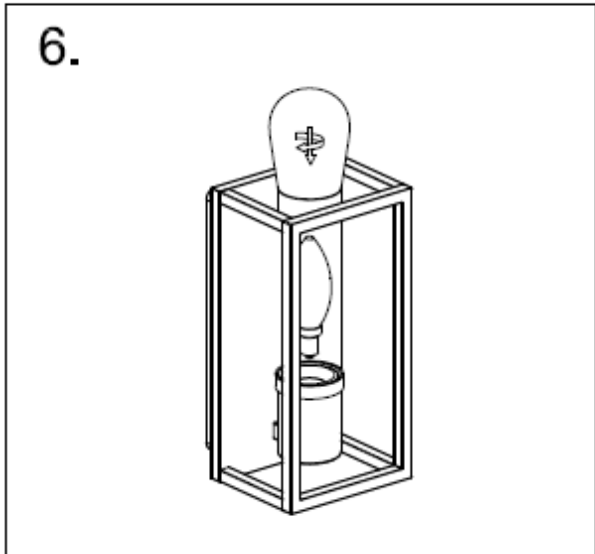

LUCIDE

Item number: 27200/01/31

Technical details

Materials used:	Die-cast Aluminium
Color:	White
Dimmable and how is fixture dimmable	
Size:	Height: 25CM
	Length: 12.5CM
	Width: 12.6CM
	Net weight: 1.16KG
Power requirements:	220-240V
Bulb type and maximum wattage:	E14 LED Max.6W
Number of bulbs:	1xE14
IP degree:	IP54