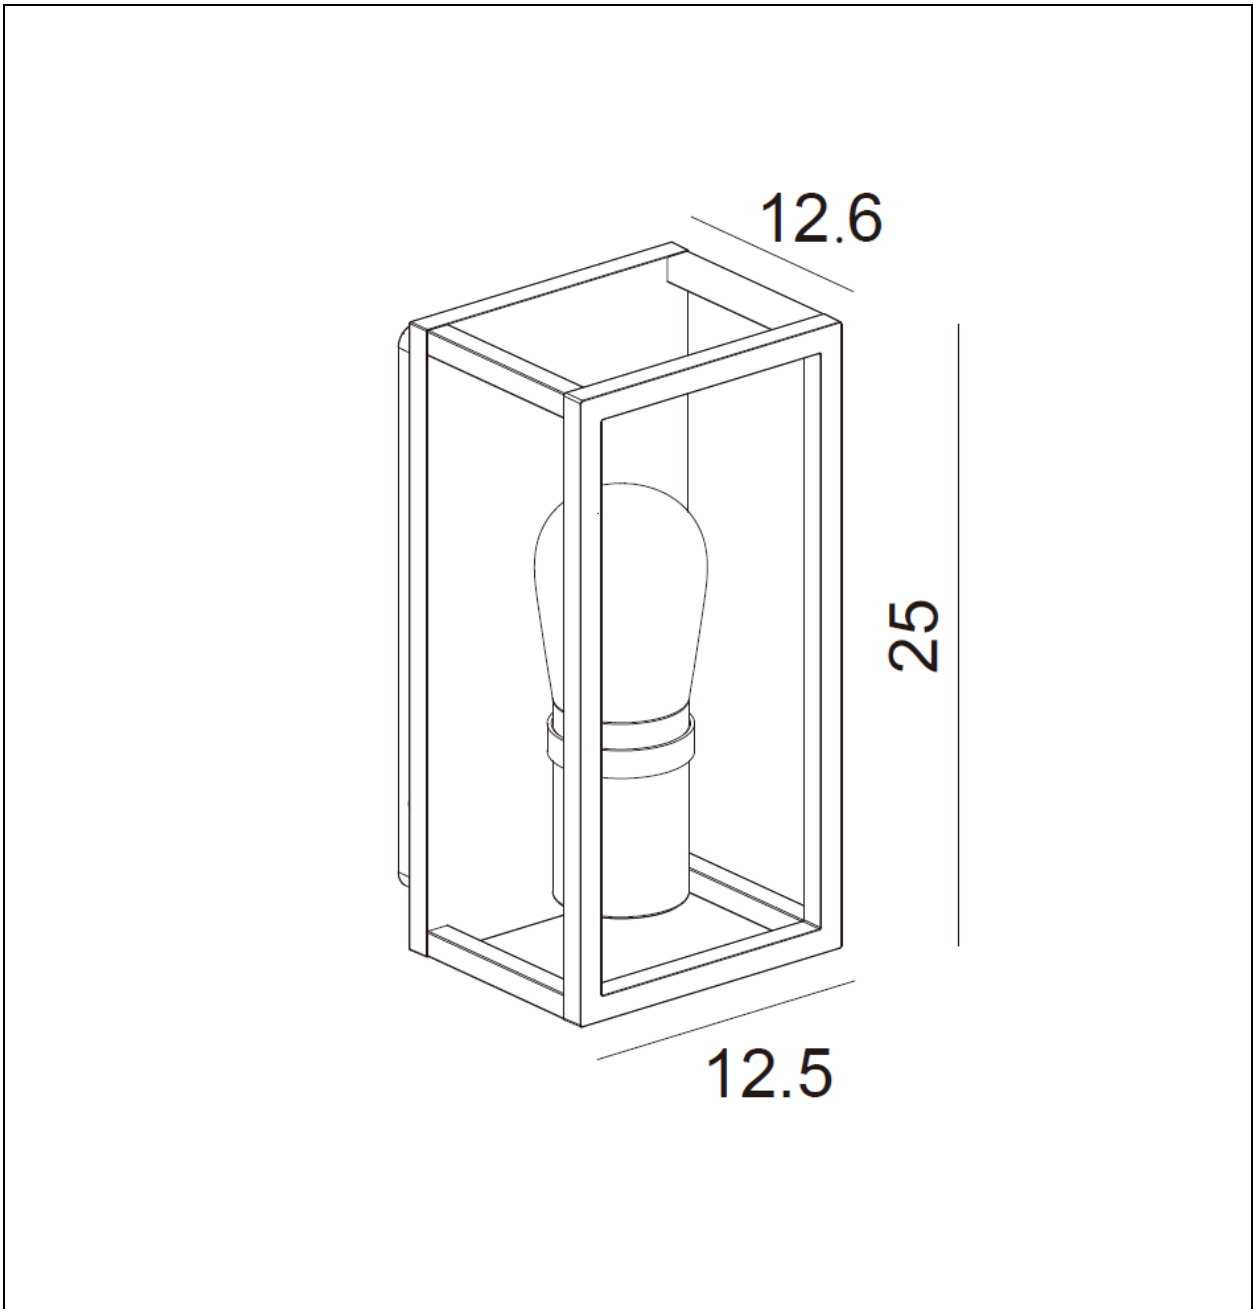

LUCIDE

Item number: 27200/01/31

Technical details

Materials used:	Die-cast Aluminium
Color:	White
Dimmable and how is fixture dimmable	
Size:	Height: 25CM
	Length: 12.5CM
	Width: 12.6CM
	Net weight: 1.16KG
Power requirements:	220-240V
Bulb type and maximum wattage:	E14 LED Max.6W
Number of bulbs:	1xE14
IP degree:	IP54