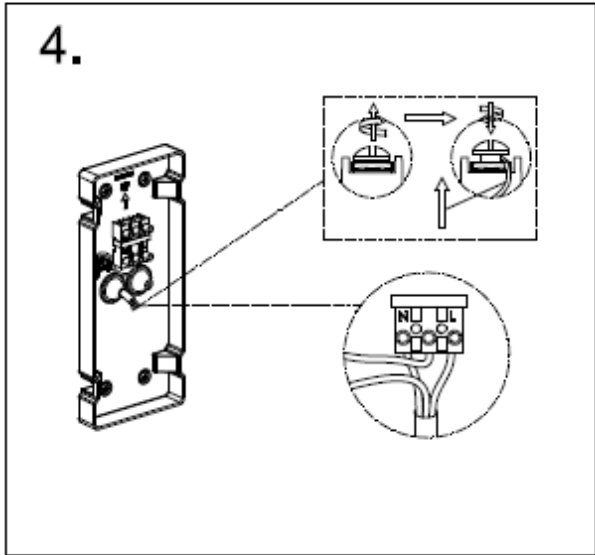

LUCIDE

Item number: 27200/01/31

Technical details

Materials used:	Die-cast Aluminium
Color:	White
Dimmable and how is fixture dimmable	
Size:	Height: 25CM
	Length: 12.5CM
	Width: 12.6CM
	Net weight: 1.16KG
Power requirements:	220-240V
Bulb type and maximum wattage:	E14 LED Max.6W
Number of bulbs:	1xE14
IP degree:	IP54