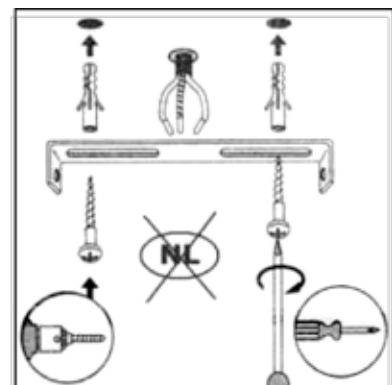

LUCIDE

Item number: 17906/06/12, 17906/06/31

Technical details

Materials used:	ALUMINIUM
Color:	ALUMINIUM / SAND WHITE
Dimmable and how is fixture dimmable	Yes. Dim to warm
Size:	Height: 12.5cm
	Length: 11.5cm
	Width: 11.5cm
	Net weight: 0.78kg
Power requirements:	220-240V~50Hz
Bulb type and maximum wattage:	GU10 LED 5W
Number of bulbs:	1xGU10 LED 5W
IP degree:	IP20