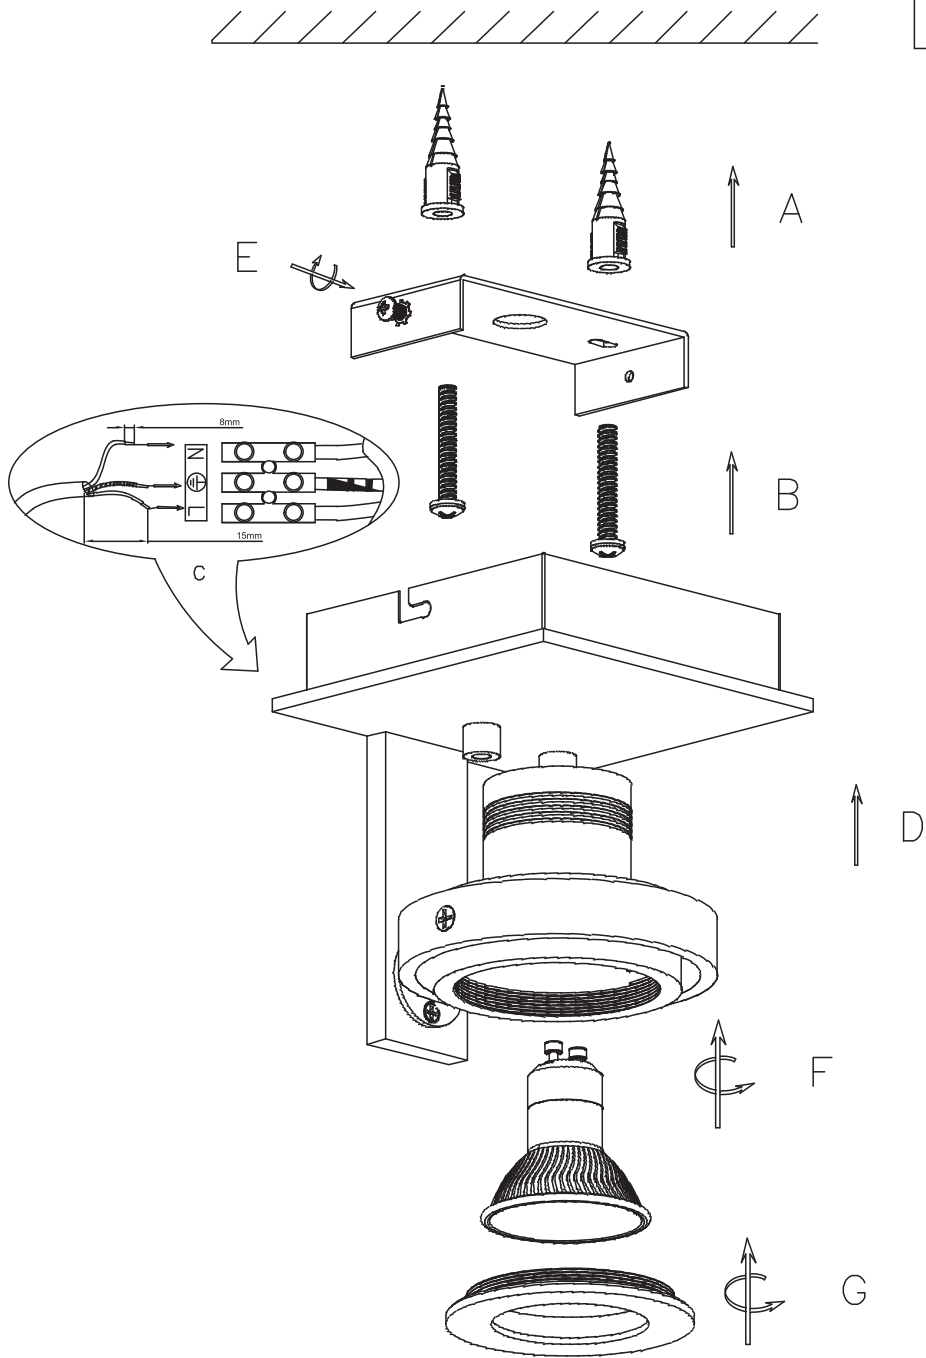

LUCIDE

Item number: 17906/06/12, 17906/06/31

Technical details

Materials used:	ALUMINIUM
Color:	ALUMINIUM / SAND WHITE
Dimmable and how is fixture dimmable	Yes. Dim to warm
Size:	Height: 12.5cm
	Length: 11.5cm
	Width: 11.5cm
	Net weight: 0.78kg
Power requirements:	220-240V~50Hz
Bulb type and maximum wattage:	GU10 LED 5W
Number of bulbs:	1xGU10 LED 5W
IP degree:	IP20