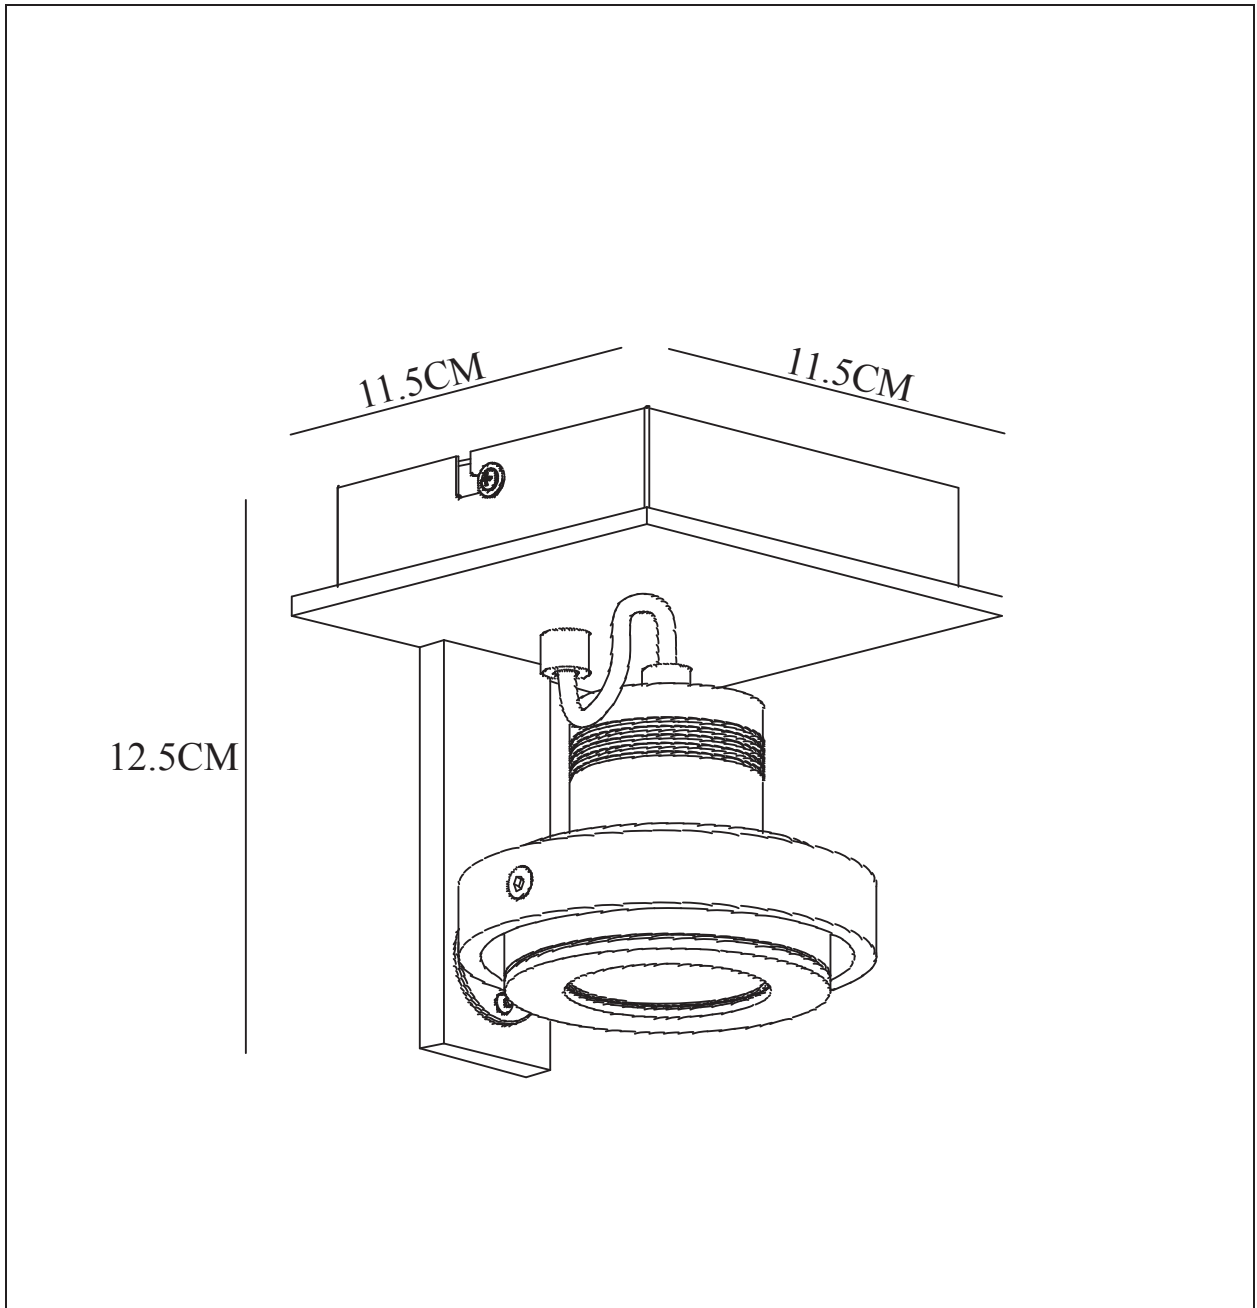

LUCIDE

Item number: 17906/06/12, 17906/06/31

Technical details

Materials used:	ALUMINIUM
Color:	ALUMINIUM / SAND WHITE
Dimmable and how is fixture dimmable	Yes. Dim to warm
Size:	Height: 12.5cm
	Length: 11.5cm
	Width: 11.5cm
	Net weight: 0.78kg
Power requirements:	220-240V~50Hz
Bulb type and maximum wattage:	GU10 LED 5W
Number of bulbs:	1xGU10 LED 5W
IP degree:	IP20