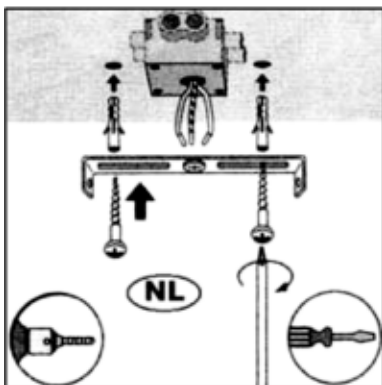

LUCIDE

Item number: 17906/06/12, 17906/06/31

Technical details

Materials used:	ALUMINIUM
Color:	ALUMINIUM / SAND WHITE
Dimmable and how is fixture dimmable	Yes. Dim to warm
Size:	Height: 12.5cm
	Length: 11.5cm
	Width: 11.5cm
	Net weight: 0.78kg
Power requirements:	220-240V~50Hz
Bulb type and maximum wattage:	GU10 LED 5W
Number of bulbs:	1xGU10 LED 5W
IP degree:	IP20