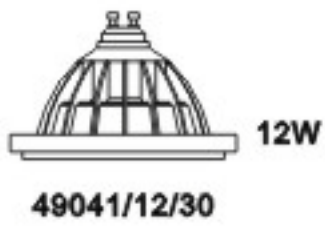

LUCIDE

Item number: 22968/12/30

Technical details

Materials used:	Aluminium
Color:	Black
Dimmable and how is fixture dimmable	Dimmable
Size:	Height: 16.5cm
	Length: 15.0cm
	Width: 13.0cm
	Net weight: 0.6KGS
Power requirements:	220-240V ~ 50Hz
Bulb type and maximum wattage:	GU10 Max.50W (GU10 12W LED Incl.)
Number of bulbs:	1xGU10
IP degree:	IP20