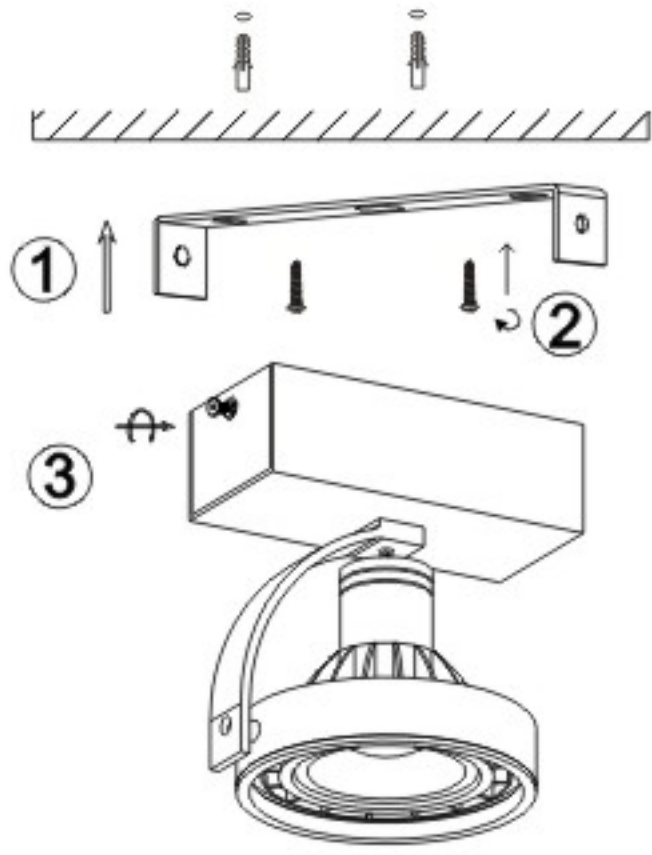

Electrical Supply