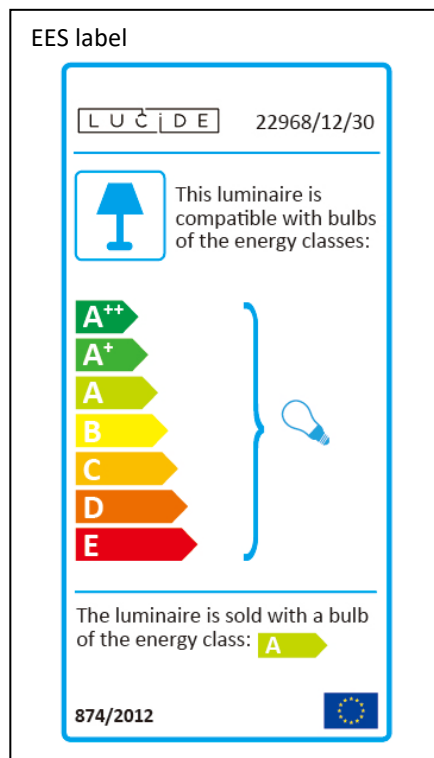

Von der Garantie ausgenommen: 1. Gebrochene Glasteile der Fassung werden nur innerhalb von 14 Tagen ab Kauf durch den Endkunden ersetzt. 2. Normaler Verschleiß, Verfärbungen aufgrund des normalen Gebrauchs. 3. Beschädigungen aufgrund externer Ursachen wie Feuer, Wasser, unsachgemäße Nutzung/ Installation oder Wartung des Produkts.

Kunden müssen das defekte Produkt/Teil und den Originalkaufbeleg einsenden, um Garantieansprüche geltend zu machen.

Deklaracja gwarancji:

LucideNV gwarantuje, że dostarczone produkty będą wolne od defektów materiałowych oraz produkcyjnych przez okres 2 lat od daty zakupu przez użytkownika końcowego, jeżeli urządzenie jest zainstalowane i prawidłowo utrzymywane zgodnie z instrukcją obsługi.

Wyłączenie z gwarancji: 1. Rozbite szkło zostanie wymienione tylko do 14 dni od momentu zakupu przez użytkownika końcowego. 2. Normalne zużycie, utrata koloru w wyniku normalnego użytkowania. 3. Uszkodzenie spowodowane czynnikami zewnętrznymi takimi, jak ogień, woda, nieprawidłowe używanie/ instalacja lub utrzymywanie produktu.

W celu uzyskania gwarancji klient musi zwrócić uszkodzony przedmiot oraz oryginalny dowód zakupu.

Other languages of the manual and further explanations can be found on our website.