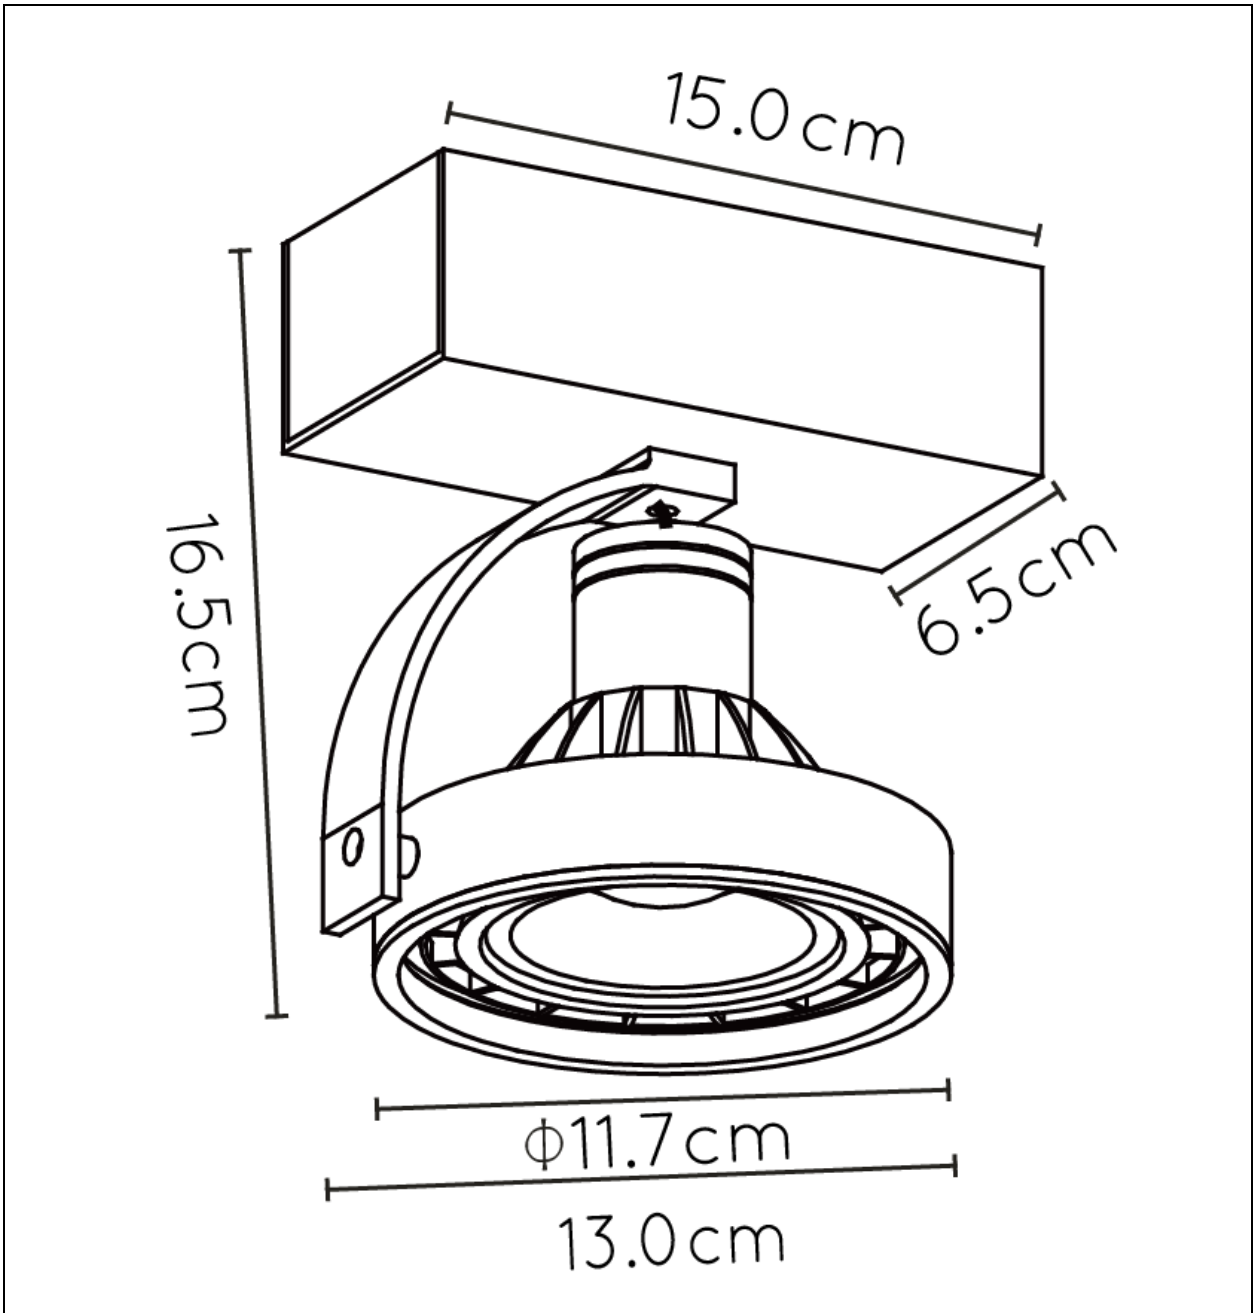

LUCIDE

Item number: 22968/12/30

Technical details

Materials used:	Aluminium
Color:	Black
Dimmable and how is fixture dimmable	Dimmable
Size:	Height: 16.5cm
	Length: 15.0cm
	Width: 13.0cm
	Net weight: 0.6KGS
Power requirements:	220-240V ~ 50Hz
Bulb type and maximum wattage:	GU10 Max.50W (GU10 12W LED Incl.)
Number of bulbs:	1xGU10
IP degree:	IP20