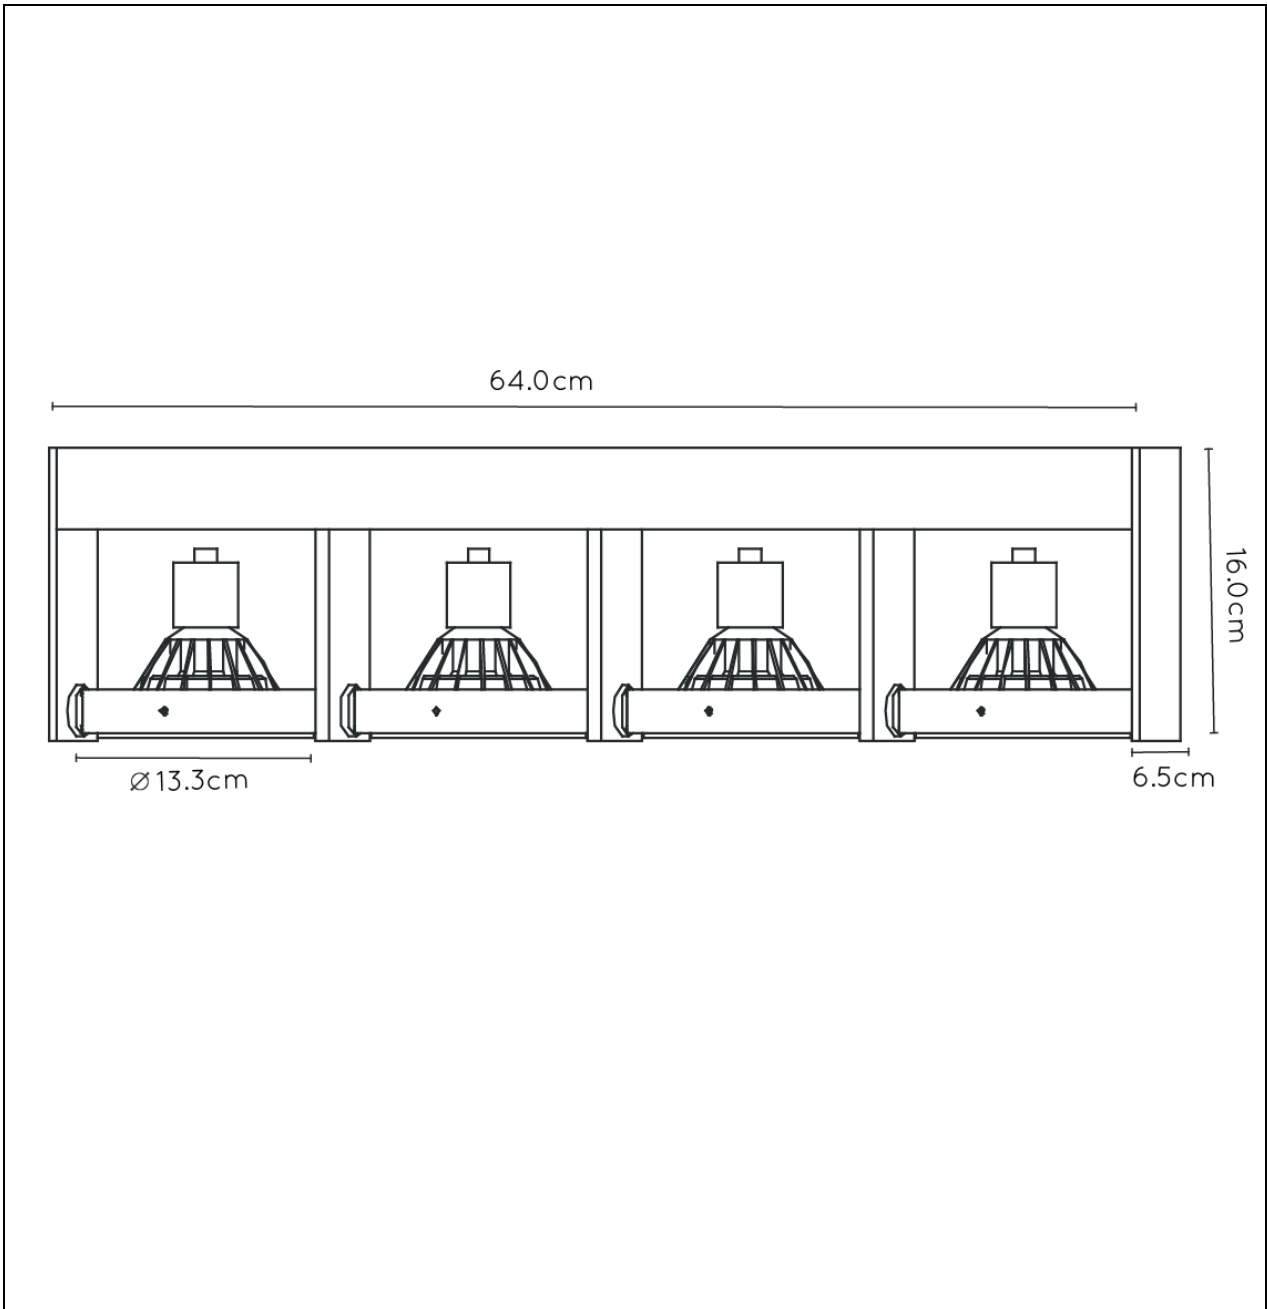

LUCIDE

Item number: 22969/48/30, 22969/48/31

Technical details

Materials used:	Aluminium
Color:	Black, White
Dimmable and how is fixture dimmable	Dimmable
Size:	Height: 16.0cm
	Length: 64.0cm
	Width: 6.5-13.3cm
	Net weight: 3.3KGS
Power requirements:	220-240V ~50Hz
Bulb type and maximum wattage:	GU10 ES111 Max.50W (GU10 ES111 12W LED Incl.)
Number of bulbs:	4xGU10
IP degree:	IP20