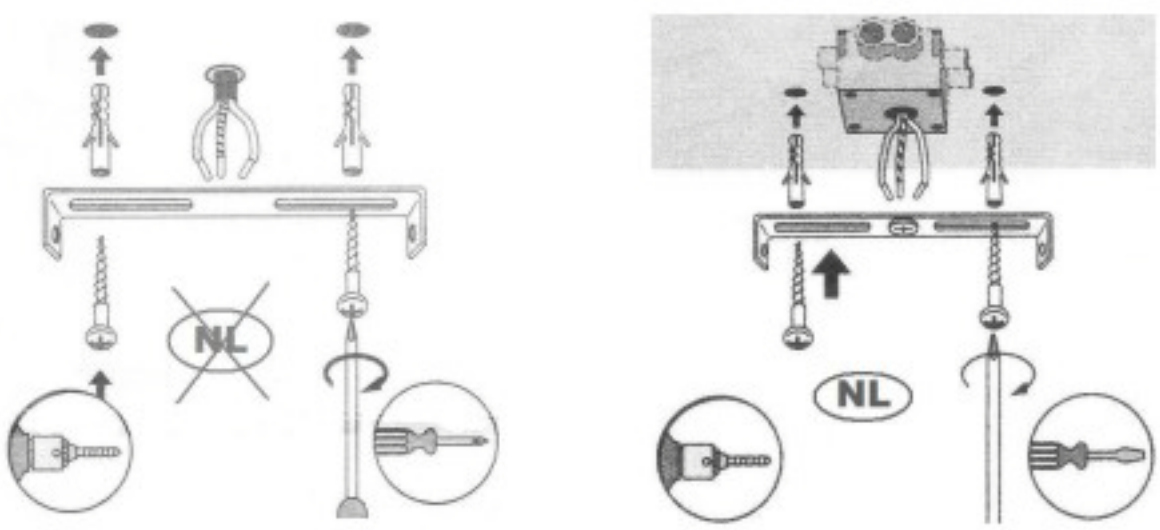

4x12W

49041/12/30

Electrical Supply