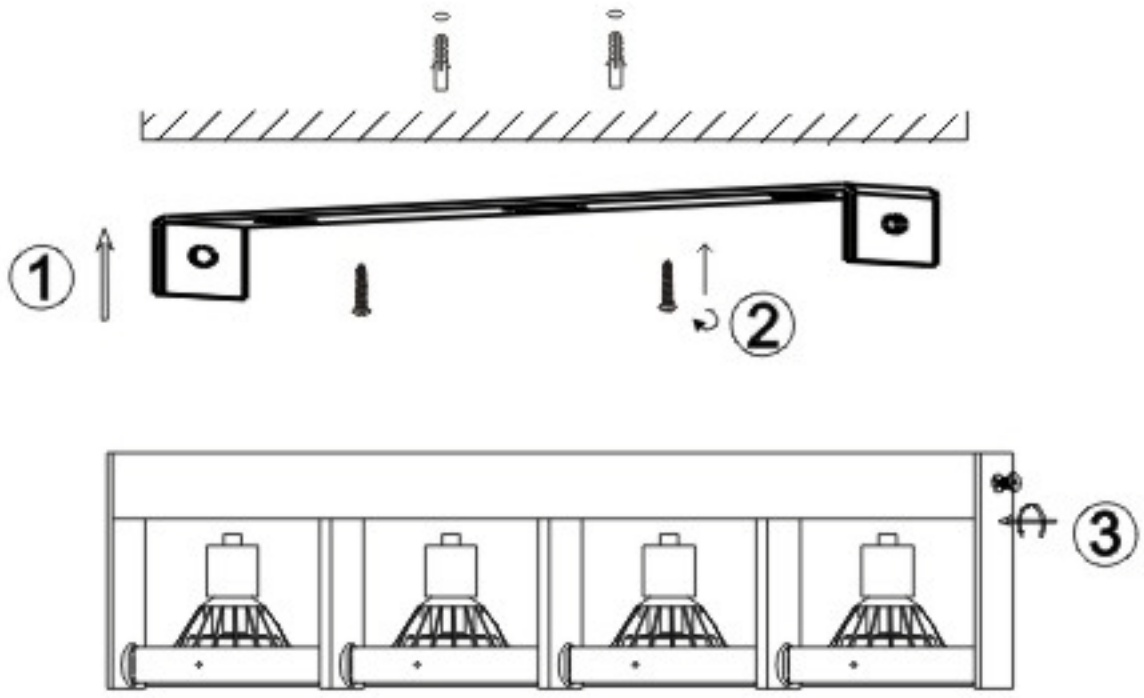

4x12W

49041/12/30

Electrical Supply