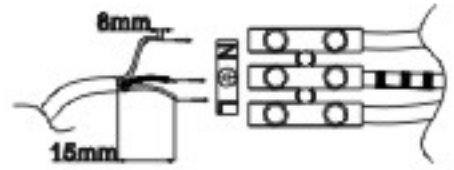

Electrical Supply