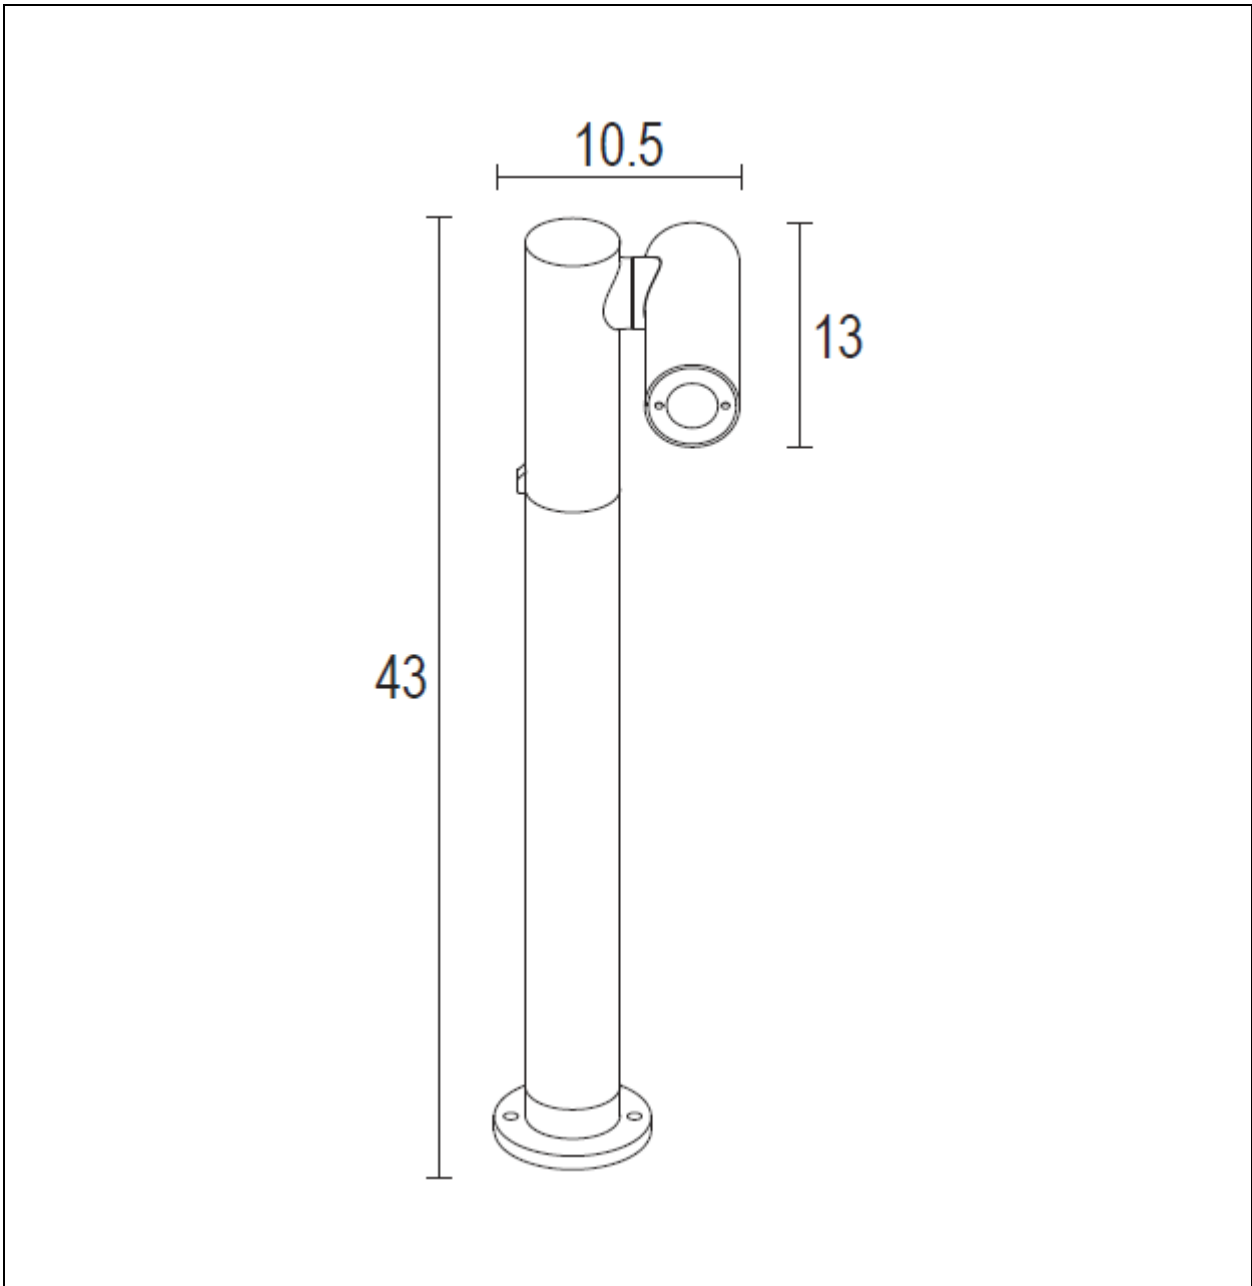

LUCIDE

Item number: 27895/05/29

Technical details

Materials used:	Die-cast Aluminium
Color:	Graphite
Dimmable and how is fixture dimmable	No
Size:	Height: 43CM
	Length: 10.5CM
	Width: 13CM
	Net weight: 0.78KG
Power requirements:	220-240V
Bulb type and maximum wattage:	LED Max. 4.5W
Number of bulbs:	1x4.5W LED
IP degree:	IP65