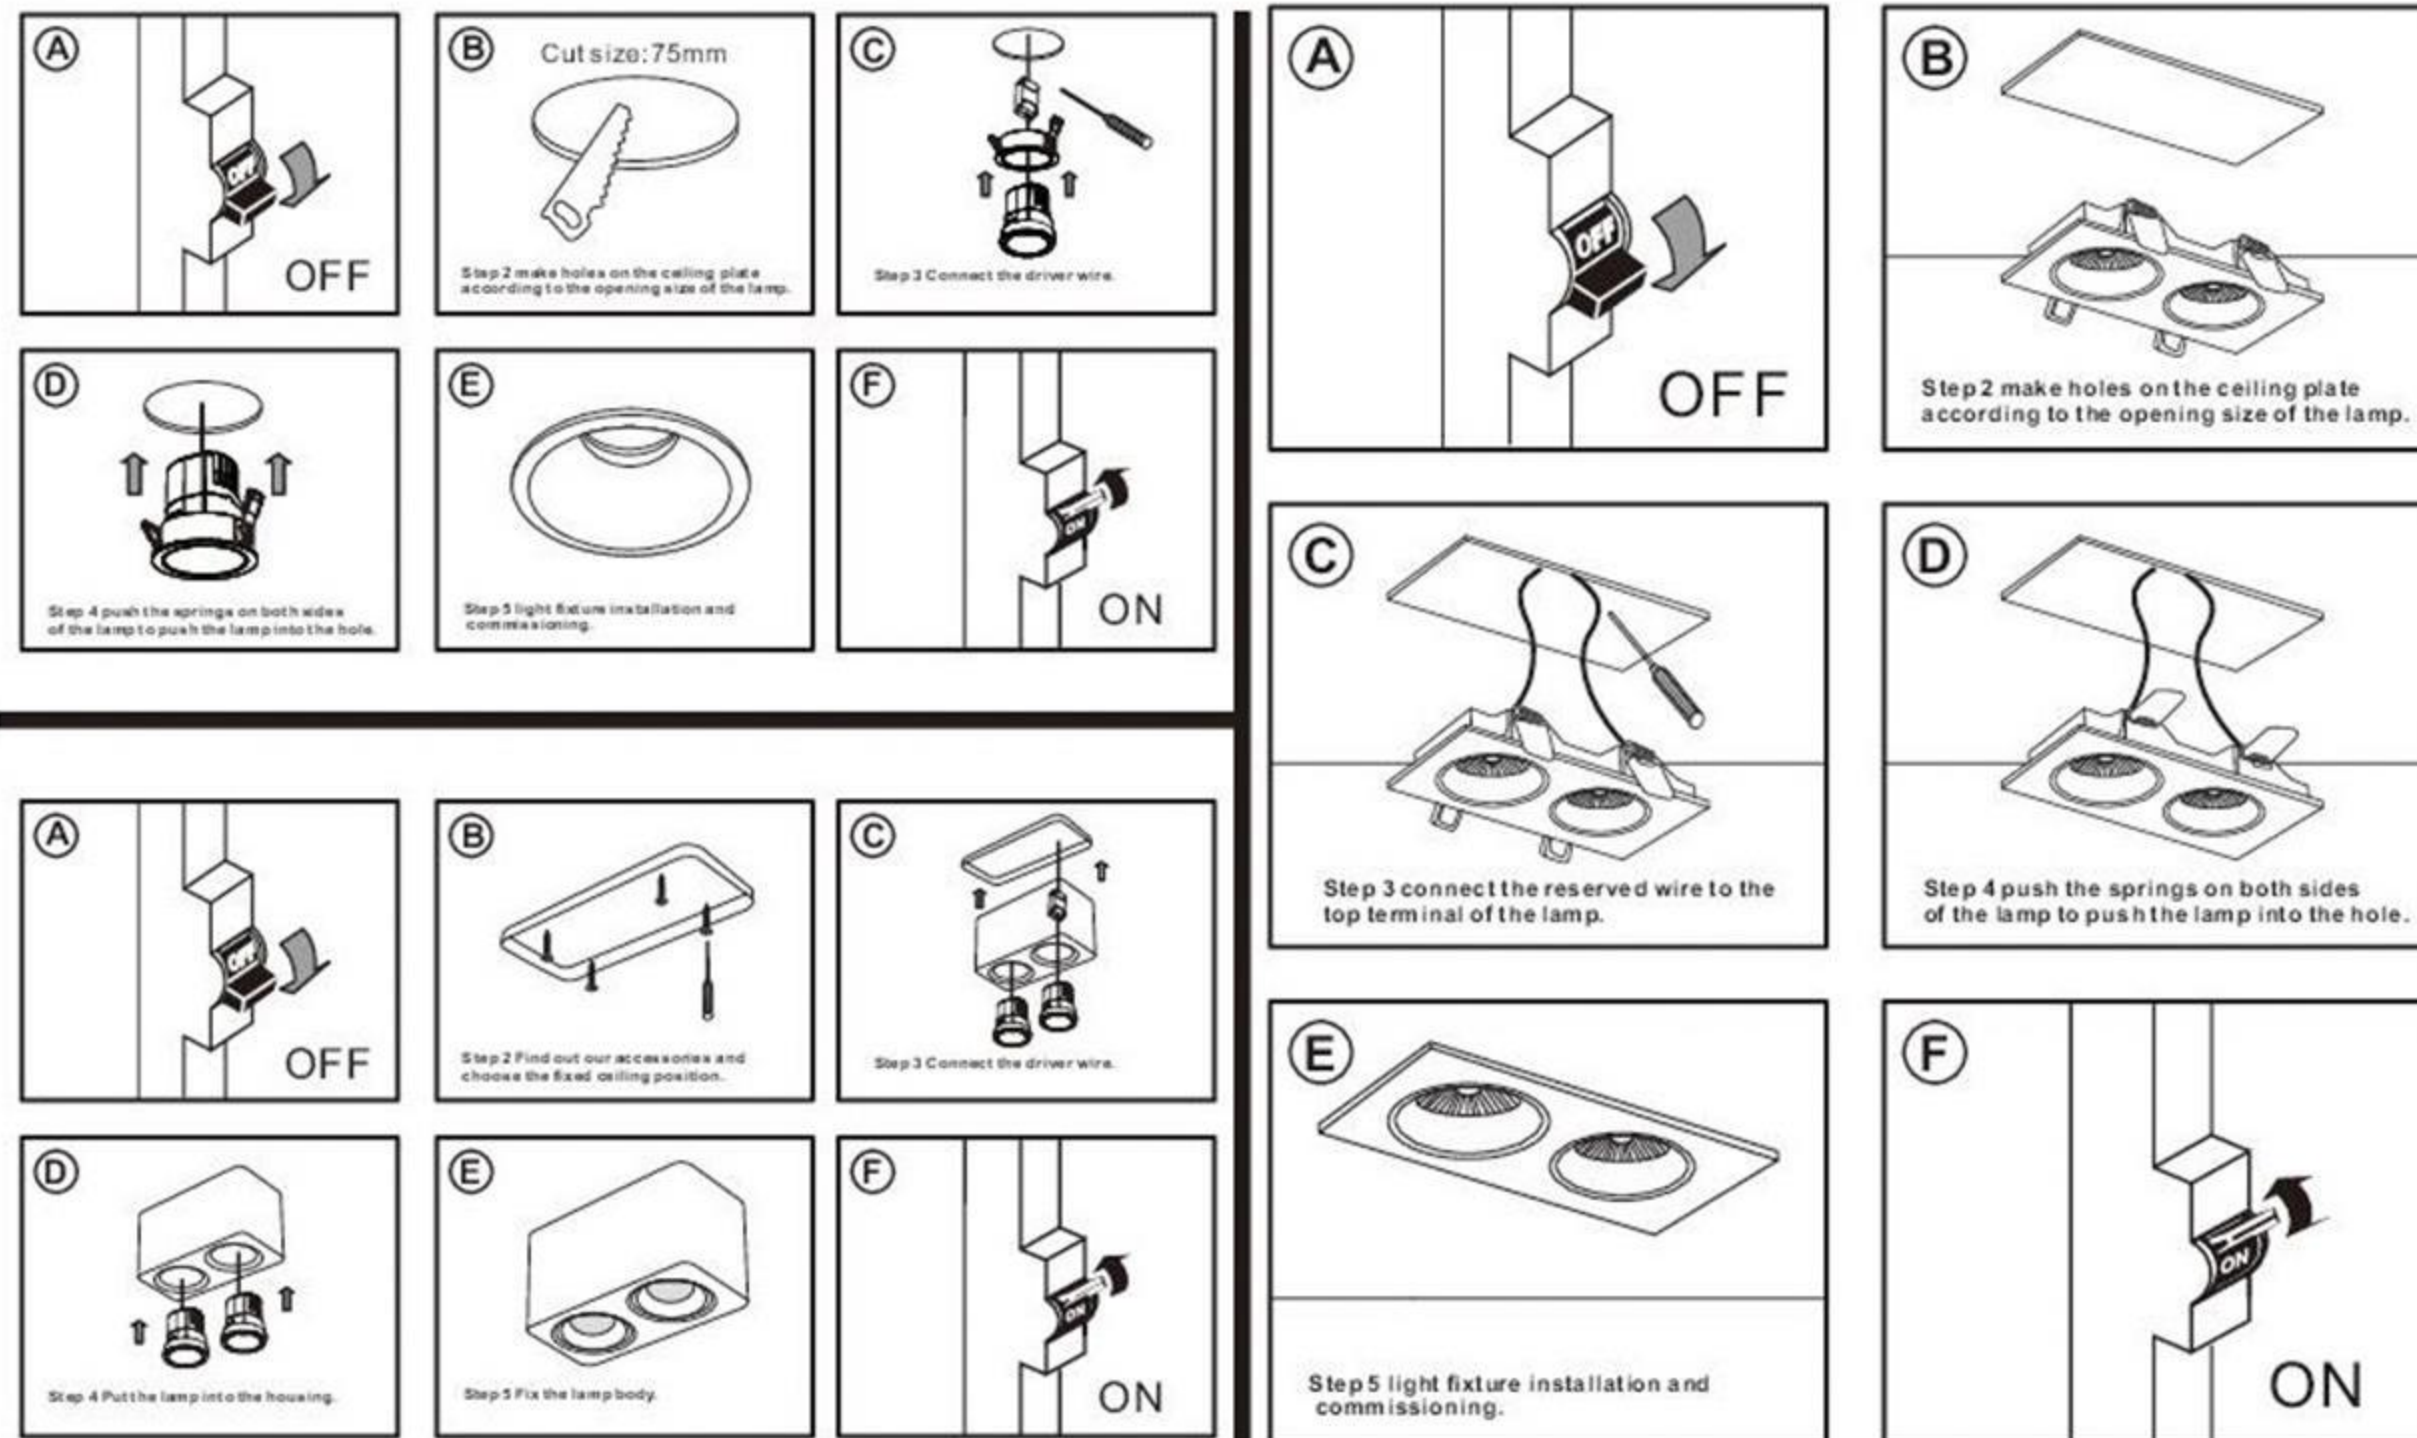

Downlight/ Встраиваемый светильник Assembly Instruction

ST LUCE

Артикул / Article:

ST851.538.07 ST851.538.12 ST851.548.07 ST851.548.12 ST851.438.07
 ST851.438.12 ST851.448.07 ST851.448.12 ST051.508.01 ST051.518.01
 ST052.508.01 ST052.508.02 ST052.508.03 ST053.502.01 ST053.502.02
 ST053.502.03 ST051.408.01 ST051.418.01 ST052.408.01 ST052.408.02
 ST052.408.03 ST053.402.01 ST053.402.02 ST053.402.03

Warning:

The cutout size can be adjusted to fit the size of ceiling hole position.

Вопросы и предложения: E-mail: info@stluce.ru www.stluce.ru