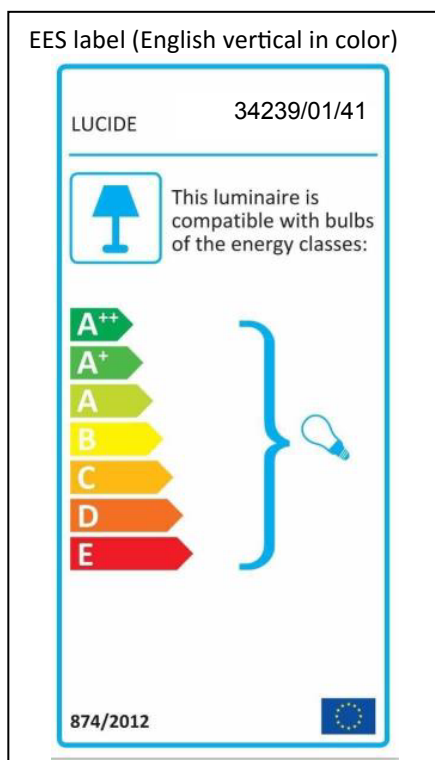

Von der Garantie ausgenommen: 1. Gebrochene Glasteile der Fassung werden nur innerhalb von 14 Tagen ab Kauf durch den Endkunden ersetzt. 2. Normaler Verschleiß, Verfärbungen aufgrund des normalen Gebrauchs. 3. Beschädigungen aufgrund externer Ursachen wie Feuer, Wasser, unsachgemäße Nutzung/ Installation oder Wartung des Produkts.

Kunden müssen das defekte Produkt/Teil und den Originalkaufbeleg einsenden, um Garantieansprüche geltend zu machen.

Deklaracja gwarancji:

LucideNV gwarantuje, że dostarczone produkty będą wolne od defektów w materiałowych oraz produkcyjnych przez okres 2 lat od daty zakupu przez użytkownika końcowego, jeżeli urządzenie jest zainstalowane i prawidłowo utrzymywane zgodnie z instrukcją obsługi.

Wyłączenie z gwarancji: 1. Rozbite szkło zostanie wymienione tylko do 14 dni od momentu zakupu przez użytkownika końcowego. 2. Normalne zużycie, utrata koloru w wyniku normalnego użytkowania. 3. Uszkodzenie spowodowane czynnikami zewnętrznymi takimi, jak ogień, woda, nieprawidłowe używanie/ instalacja lub utrzymywanie produktu.

W celu uzyskania gwarancji klient musi zwrócić uszkodzony przedmiot oraz oryginalny dowód zakupu.

Other languages of the manual and further explanations can be found on our website.