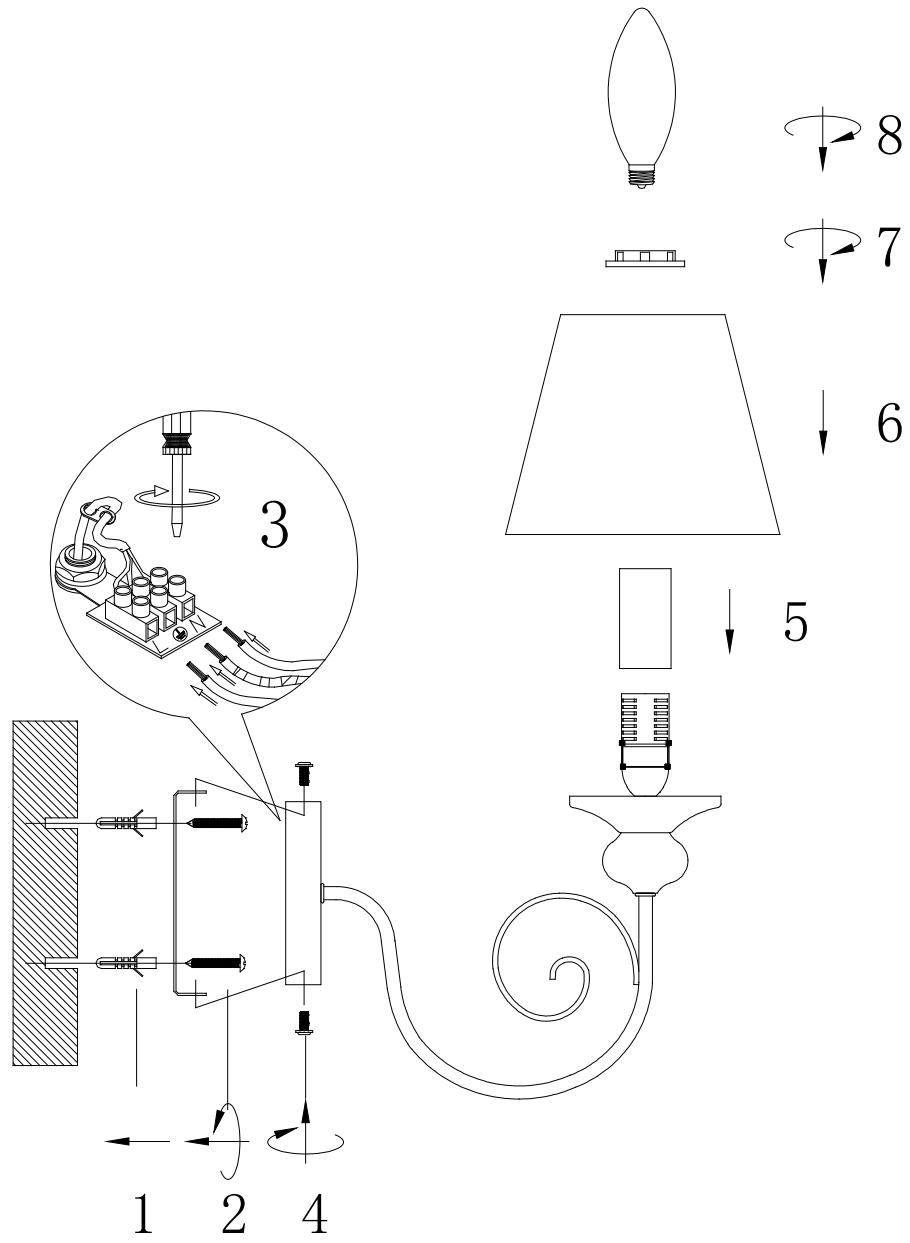

Installation drawing