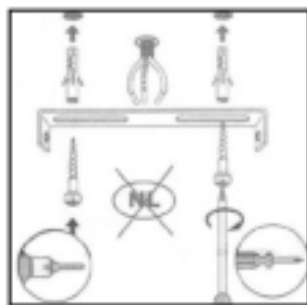

Installation drawing