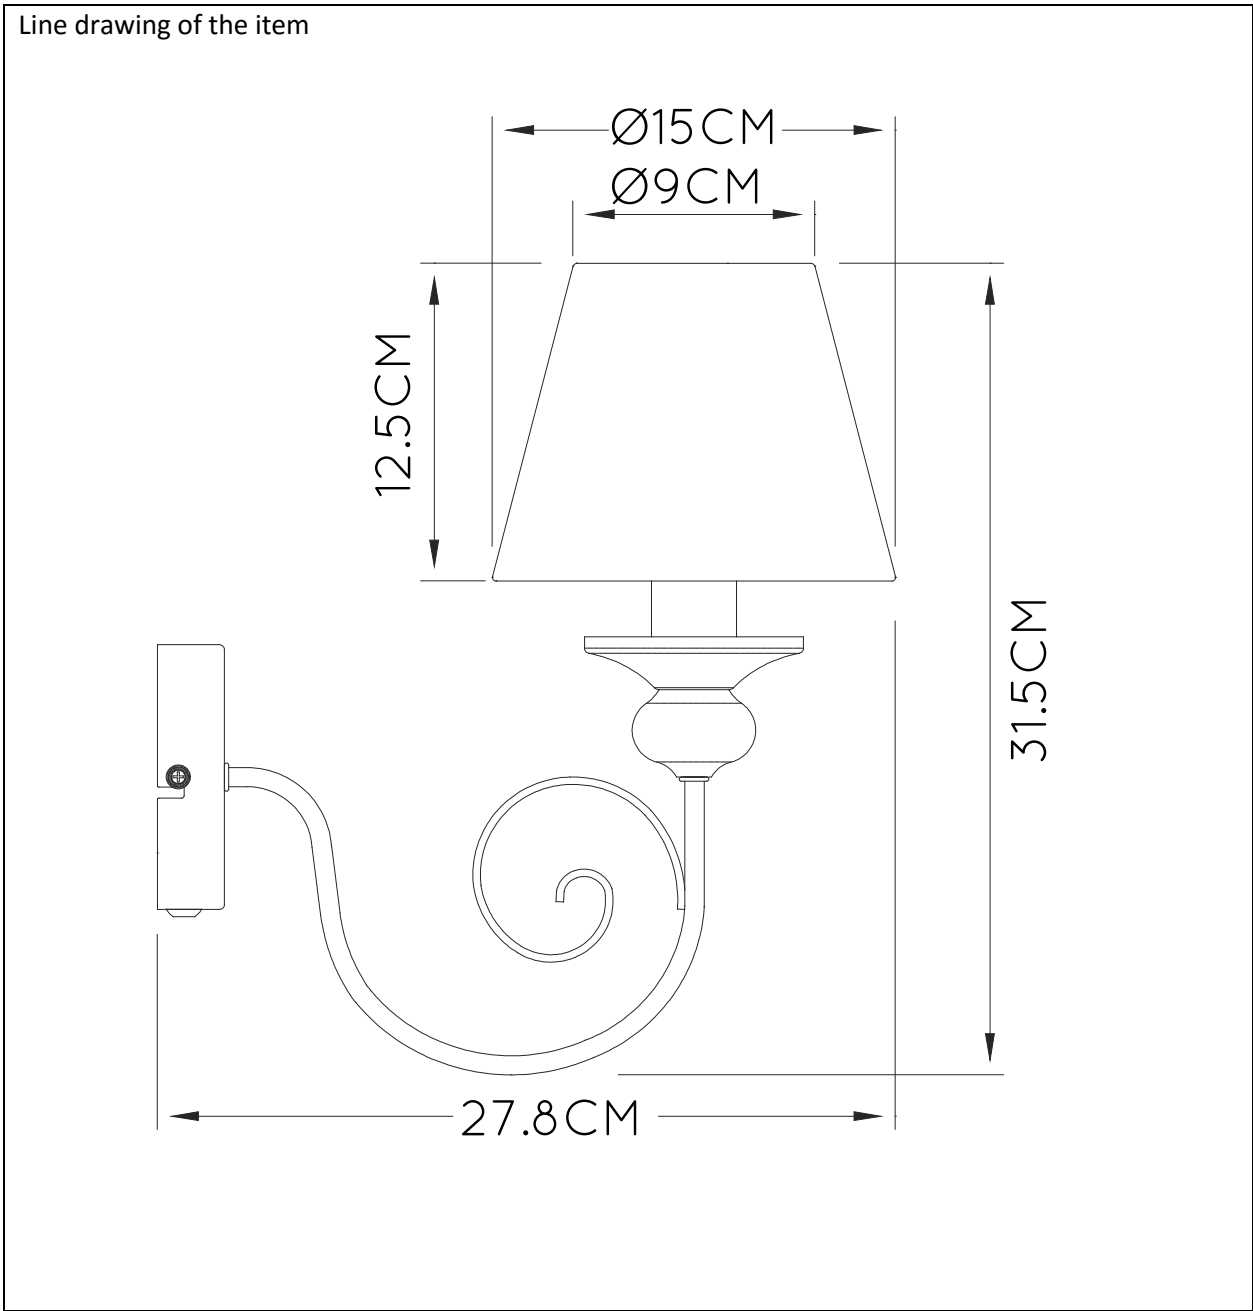

LUCIDE

Item number: 34239/01/41

Technical details

Materials used:	Metal / fabric
Color:	Gray brush white
Dimmable and how is fixture dimmable	
Size:	31.5cm
Height:	31.5cm
Length:	27.8cm
Width:	15 cm
Net weight:	0.46kg
Power requirements:	220-240V~50HZ
Bulb type and maximum wattage:	E14 Max. 40W
Number of bulbs:	1
IP degree:	IP20