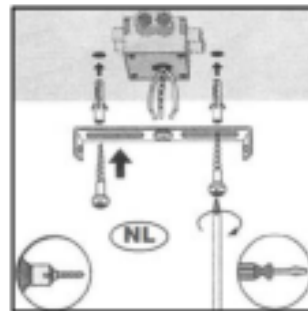

Installation drawing