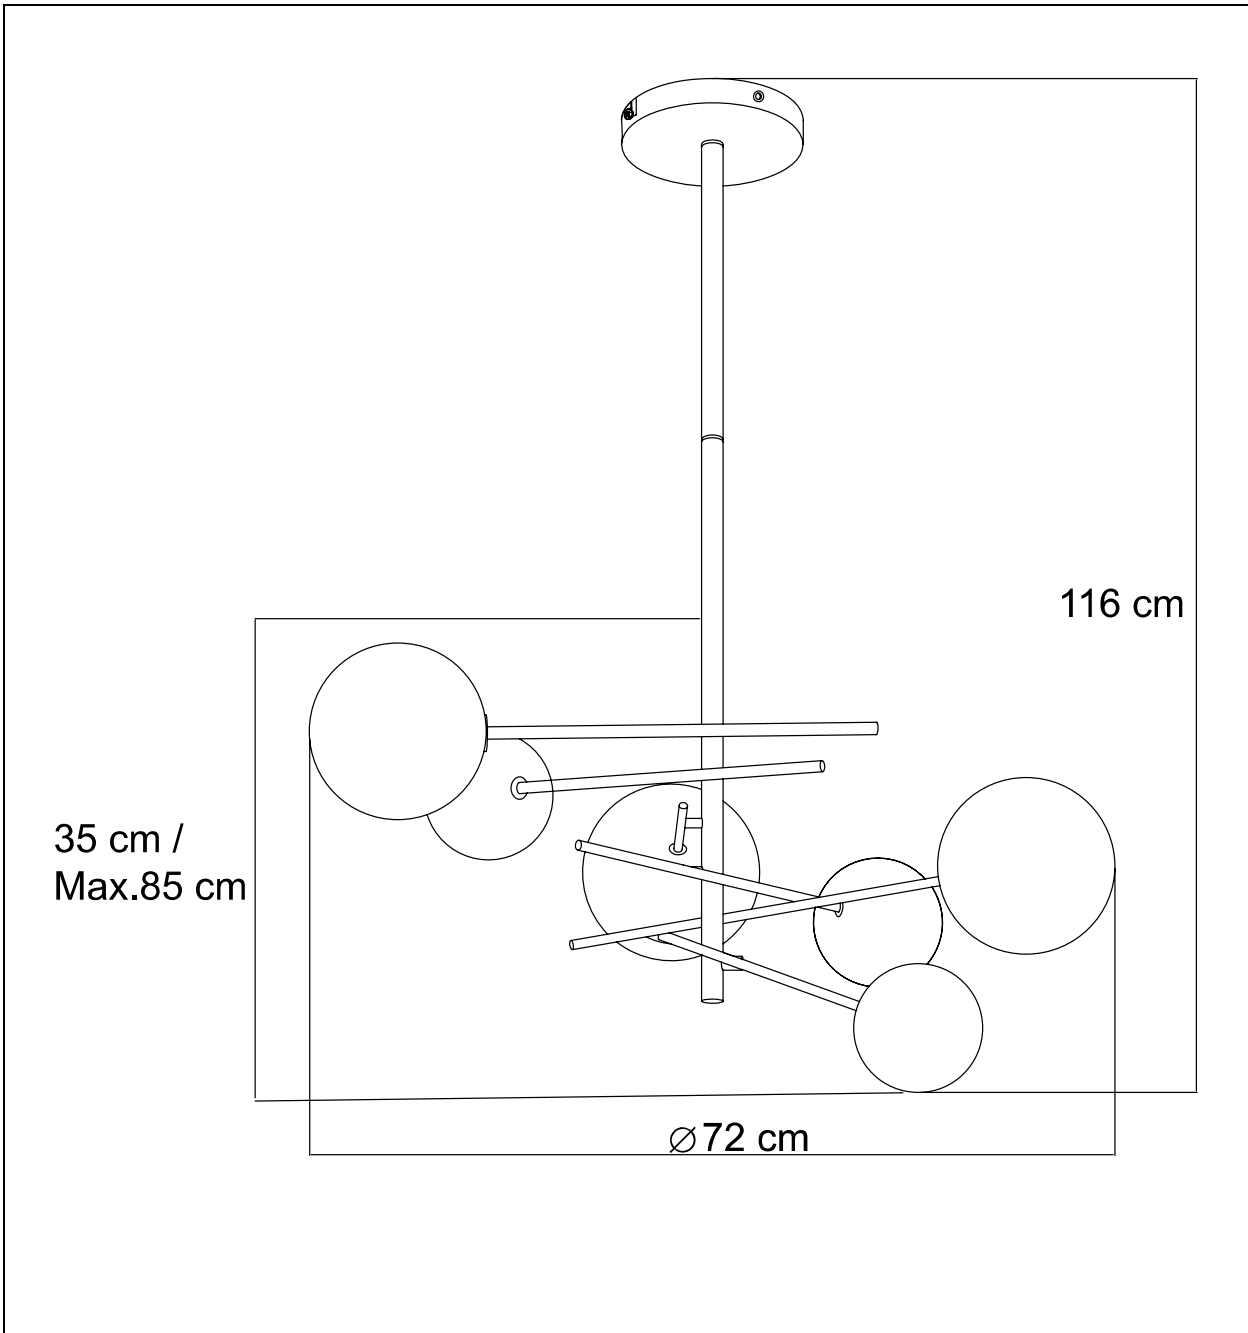

LUCIDE

Item number: 46412/06/10

Technical details

Materials used:	Metal, glass
Color:	Shiny gold, smoky
Dimmable and how is fixture dimmable	No
Size:	Height: 116 cm
	Length: 72 cm
	Width: 72 cm
	Net weight: 2.7 kgs
Power requirements:	220V-240V~50Hz
Bulb type and maximum wattage:	G4 LED 1.5W 150Lm 2700K
Number of bulbs:	6
IP degree:	IP20