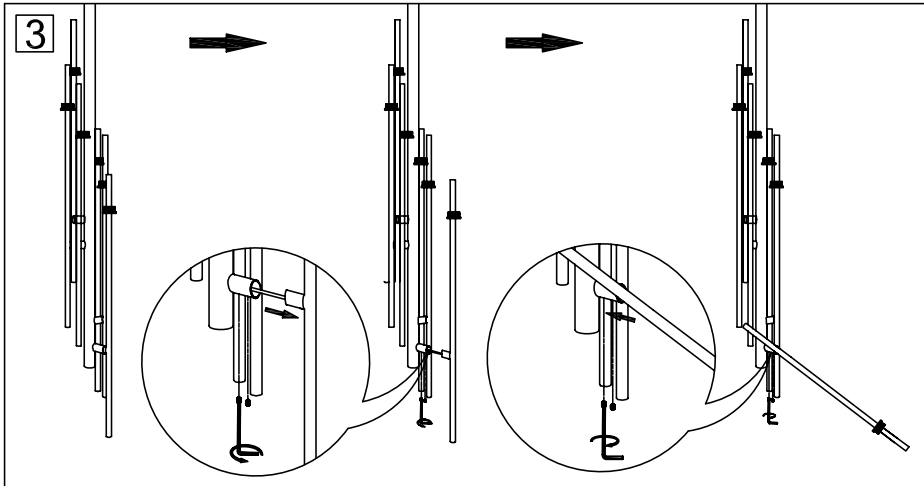

## Technical details

Materials used:	Metal, glass
Color:	Shiny gold, smoky
Dimmable and how is fixture dimmable	No
Size:	Height: 116 cm
	Length: 72 cm
	Width: 72 cm
	Net weight: 2.7 kgs
Power requirements:	220V-240V~50Hz
Bulb type and maximum wattage:	G4 LED 1.5W 150Lm 2700K
Number of bulbs:	6
IP degree:	IP20