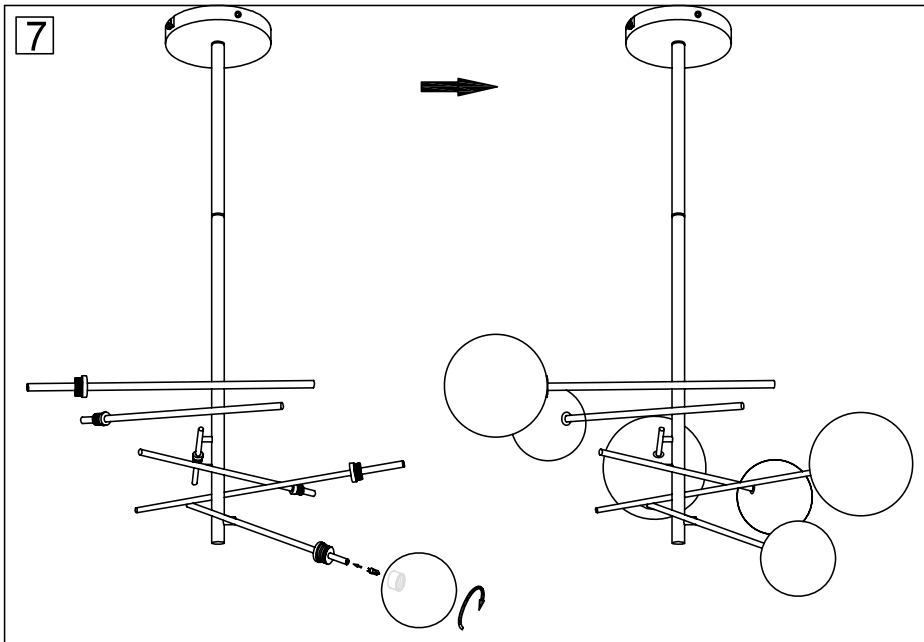

## Technical details

Materials used:	Metal, glass
Color:	Shiny gold, smoky
Dimmable and how is fixture dimmable	No
Size:	Height: 116 cm
	Length: 72 cm
	Width: 72 cm
	Net weight: 2.7 kgs
Power requirements:	220V-240V~50Hz
Bulb type and maximum wattage:	G4 LED 1.5W 150Lm 2700K
Number of bulbs:	6
IP degree:	IP20