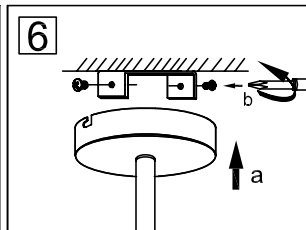

## Technical details

Materials used:	Metal, glass
Color:	Shiny gold, smoky
Dimmable and how is fixture dimmable	No
Size:	Height: 116 cm
	Length: 72 cm
	Width: 72 cm
	Net weight: 2.7 kgs
Power requirements:	220V-240V~50Hz
Bulb type and maximum wattage:	G4 LED 1.5W 150Lm 2700K
Number of bulbs:	6
IP degree:	IP20