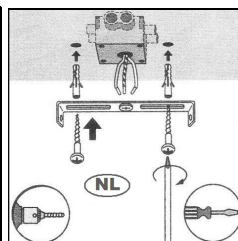

## Technical details

Materials used:	Metal, glass
Color:	Shiny gold, smoky
Dimmable and how is fixture dimmable	No
Size:	Height: 116 cm
	Length: 72 cm
	Width: 72 cm
	Net weight: 2.7 kgs
Power requirements:	220V-240V~50Hz
Bulb type and maximum wattage:	G4 LED 1.5W 150Lm 2700K
Number of bulbs:	6
IP degree:	IP20