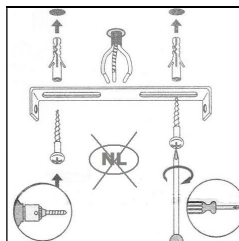

## Technical details

Materials used:	Metal, glass
Color:	Shiny gold, smoky
Dimmable and how is fixture dimmable	No
Size:	Height: 116 cm
	Length: 72 cm
	Width: 72 cm
	Net weight: 2.7 kgs
Power requirements:	220V-240V~50Hz
Bulb type and maximum wattage:	G4 LED 1.5W 150Lm 2700K
Number of bulbs:	6
IP degree:	IP20