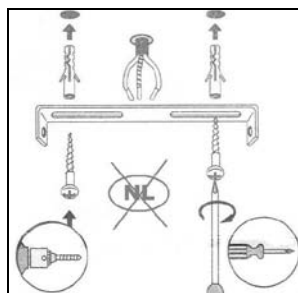

## Technical details

Materials used:	Metal+glass
Color:	Satin brass+smoke;Black +smoke
Dimmable and how is fixture dimmable	
Size:	Height: 48.5cm
	Length: 25cm
	Width: 25cm
	Net weight: 3.50kg
Power requirements:	220-240V~50Hz
Bulb type and maximum wattage:	G9 Max.28W
Number of bulbs:	4xG9
IP degree:	IP20