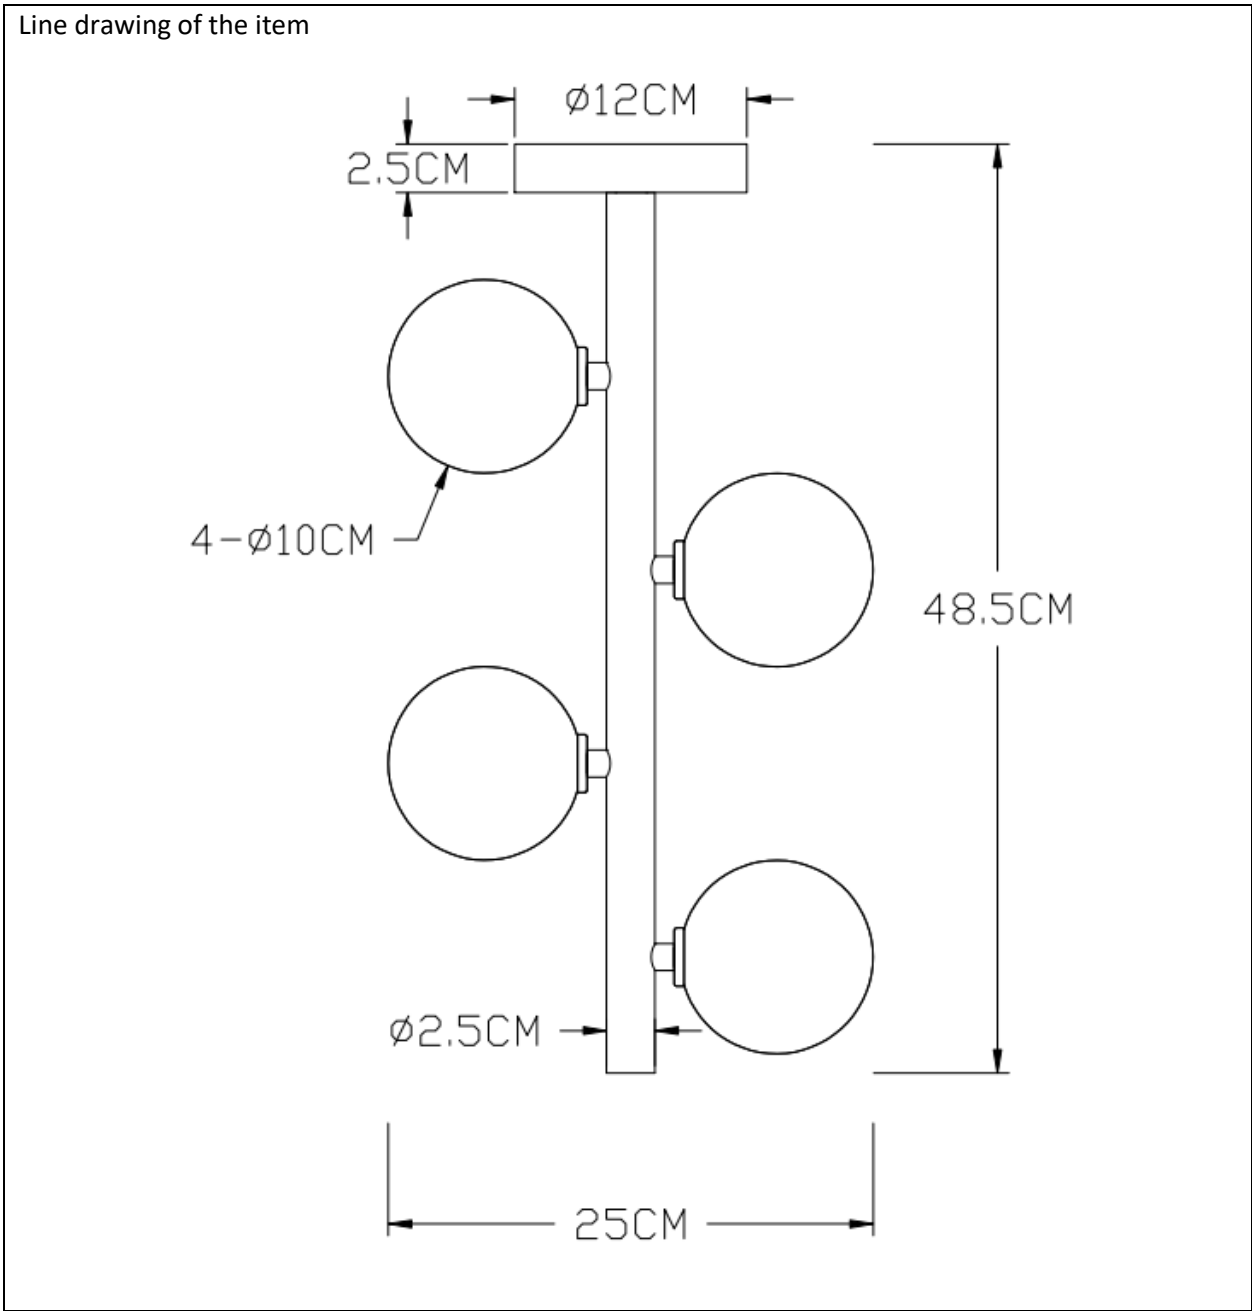

LUCIDE

Item number: 45174/04/02; 45174/04/30

Technical details

Materials used:	Metal+glass
Color:	Satin brass+smoke;Black +smoke
Dimmable and how is fixture dimmable	
Size:	Height: 48.5cm
	Length: 25cm
	Width: 25cm
	Net weight: 3.50kg
Power requirements:	220-240V~50Hz
Bulb type and maximum wattage:	G9 Max.28W
Number of bulbs:	4xG9
IP degree:	IP20