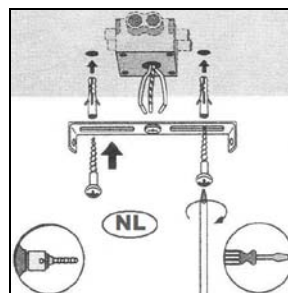

## Technical details

Materials used:	Metal+glass
Color:	Satin brass+smoke;Black +smoke
Dimmable and how is fixture dimmable	
Size:	Height: 48.5cm
	Length: 25cm
	Width: 25cm
	Net weight: 3.50kg
Power requirements:	220-240V~50Hz
Bulb type and maximum wattage:	G9 Max.28W
Number of bulbs:	4xG9
IP degree:	IP20