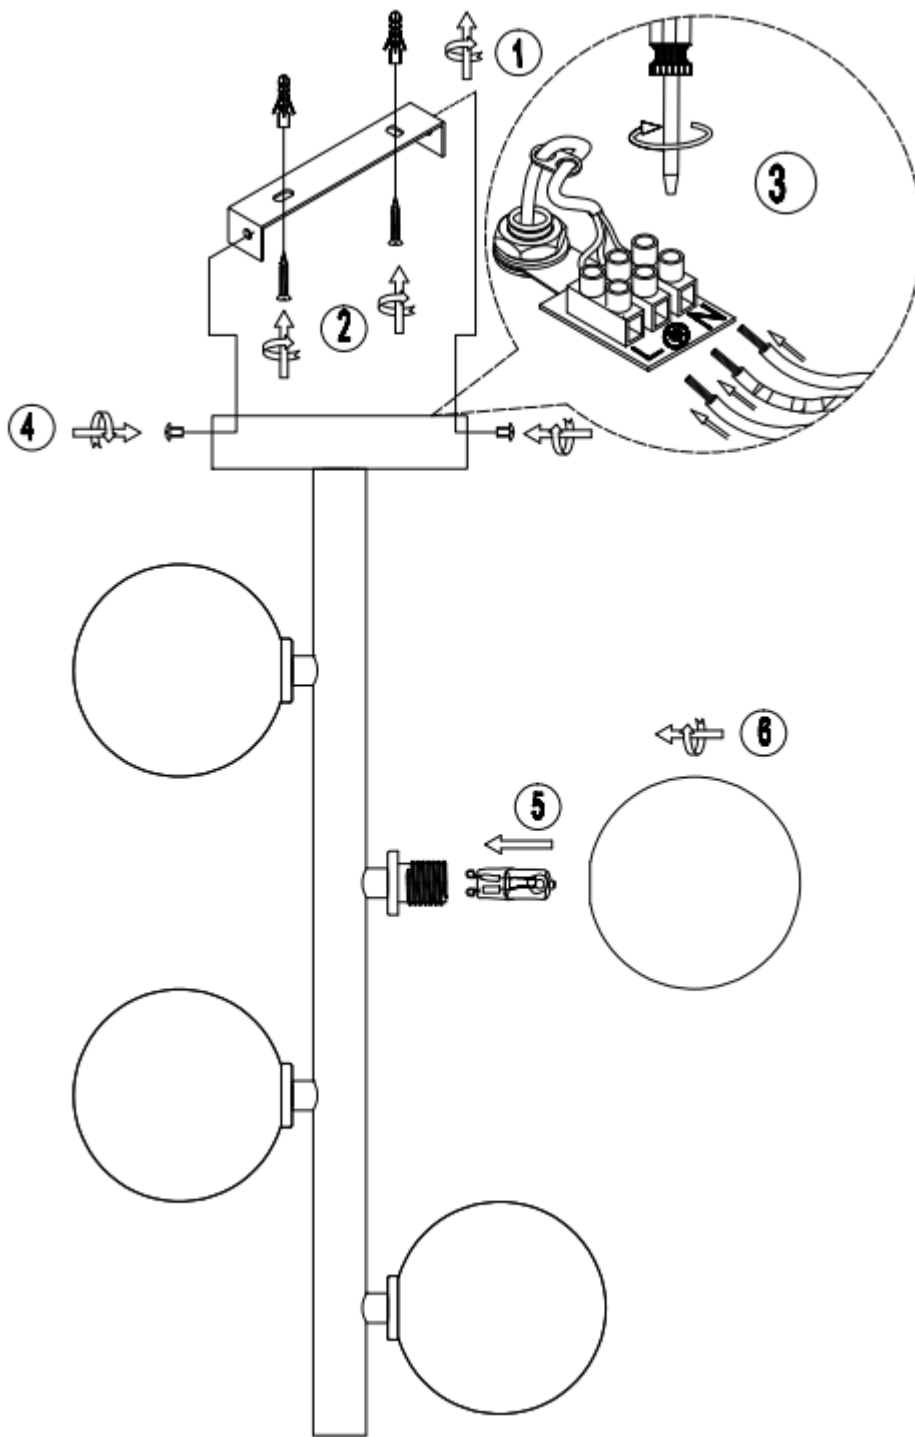

## Technical details

Materials used:	Metal+glass
Color:	Satin brass+smoke;Black +smoke
Dimmable and how is fixture dimmable	
Size:	Height: 48.5cm
	Length: 25cm
	Width: 25cm
	Net weight: 3.50kg
Power requirements:	220-240V~50Hz
Bulb type and maximum wattage:	G9 Max.28W
Number of bulbs:	4xG9
IP degree:	IP20