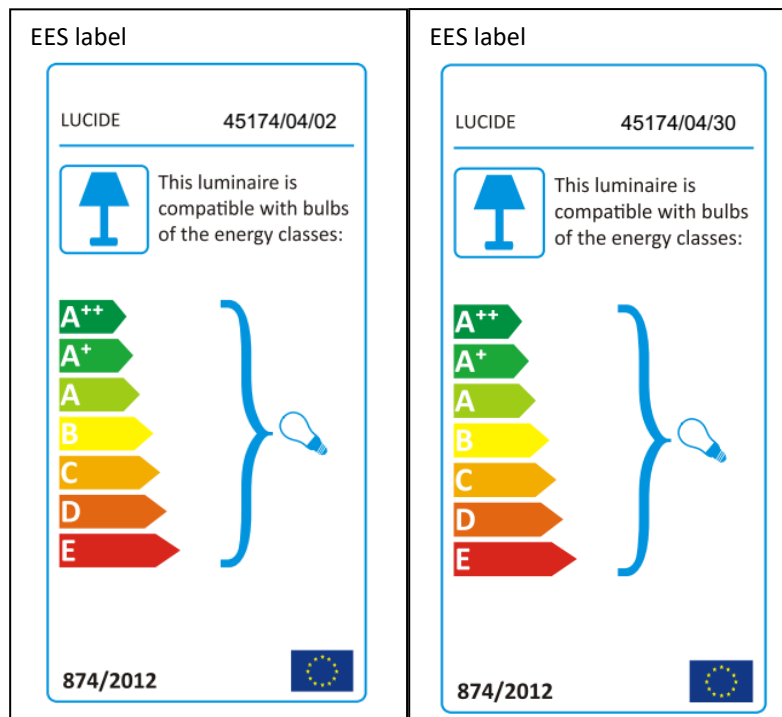

Von der Garantie ausgenommen: 1. Gebrochene Glasteile der Fassung werden nur innerhalb von 14 Tagen ab Kauf durch den Endkunden ersetzt. 2. Normaler Verschleiß, Verfärbungen aufgrund des normalen Gebrauchs. 3. Beschädigungen aufgrund externer Ursachen wie Feuer, Wasser, unsachgemäße Nutzung/ Installation oder Wartung des Produkts.

Kunden müssen das defekte Produkt/Teil und den Originalkaufbeleg einsenden, um Garantieansprüche geltend zu machen.

Deklaracja gwarancji:

LucideNV gwarantuje, że dostarczone produkty będą wolne od defektów materiałowych oraz produkcyjnych przez okres 2 lat od daty zakupu przez użytkownika końcowego, jeżeli urządzenie jest zainstalowane i prawidłowo utrzymywane zgodnie z instrukcją obsługi.

Wyłączenie z gwarancji: 1. Rozbite szkło zostanie wymienione tylko do 14 dni od momentu zakupu przez użytkownika końcowego. 2. Normalne zużycie, utrata koloru w wyniku normalnego użytkowania. 3. Uszkodzenie spowodowane czynnikami zewnętrznymi takimi, jak ogień, woda, nieprawidłowe używanie/ instalacja lub utrzymywanie produktu.

W celu uzyskania gwarancji klient musi zwrócić uszkodzony przedmiot oraz oryginalny dowód zakupu.

Other languages of the manual and further explanations can be found on our website.