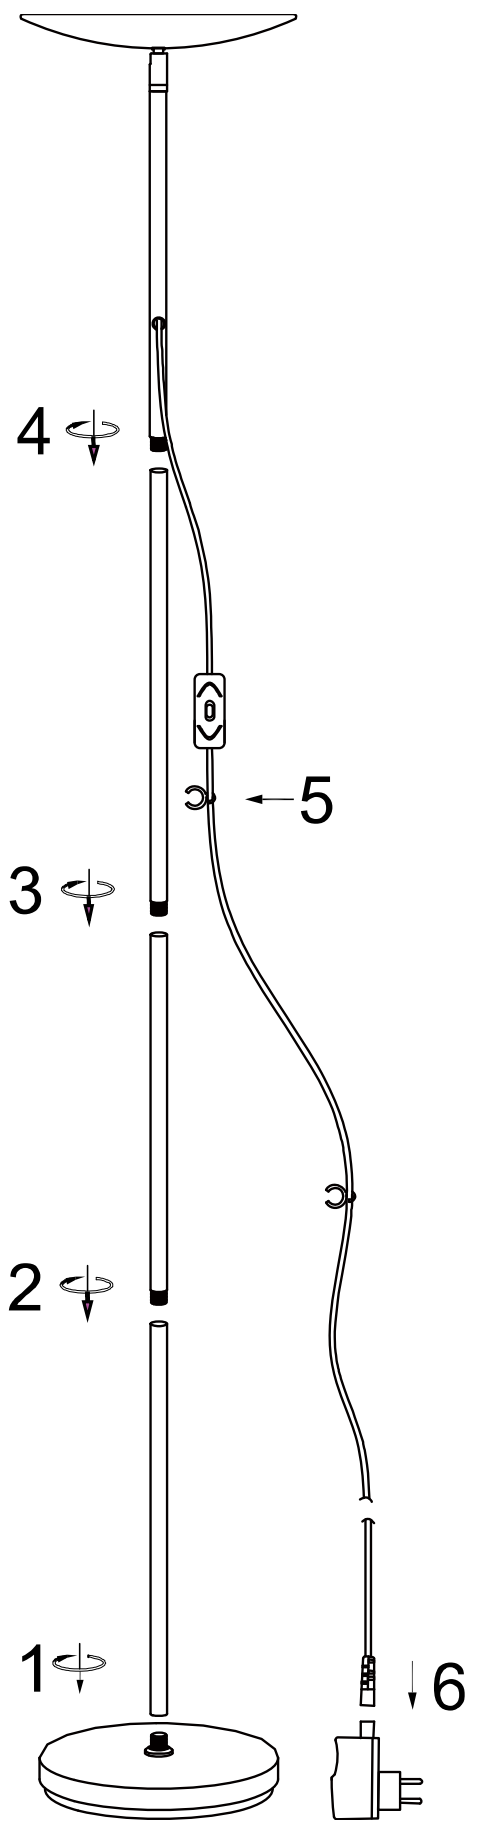

LUCIDE

Item number: 46710/20/30

Technical details

Materials used:	Metal , Glass
Color:	Black
Dimmable and how is fixture dimmable	No
Size:	Height: 180cm
	Length: 25 cm
	Width: 25 cm
	Net weight: 4.8 kgs
Power requirements:	DC 24-33V, 600mA (Main power 220-240V~50Hz)
Bulb type and maximum wattage:	LED 20W 1460Lm 3000K
Number of bulbs:	150 x 0.13 W LED
IP degree:	IP20