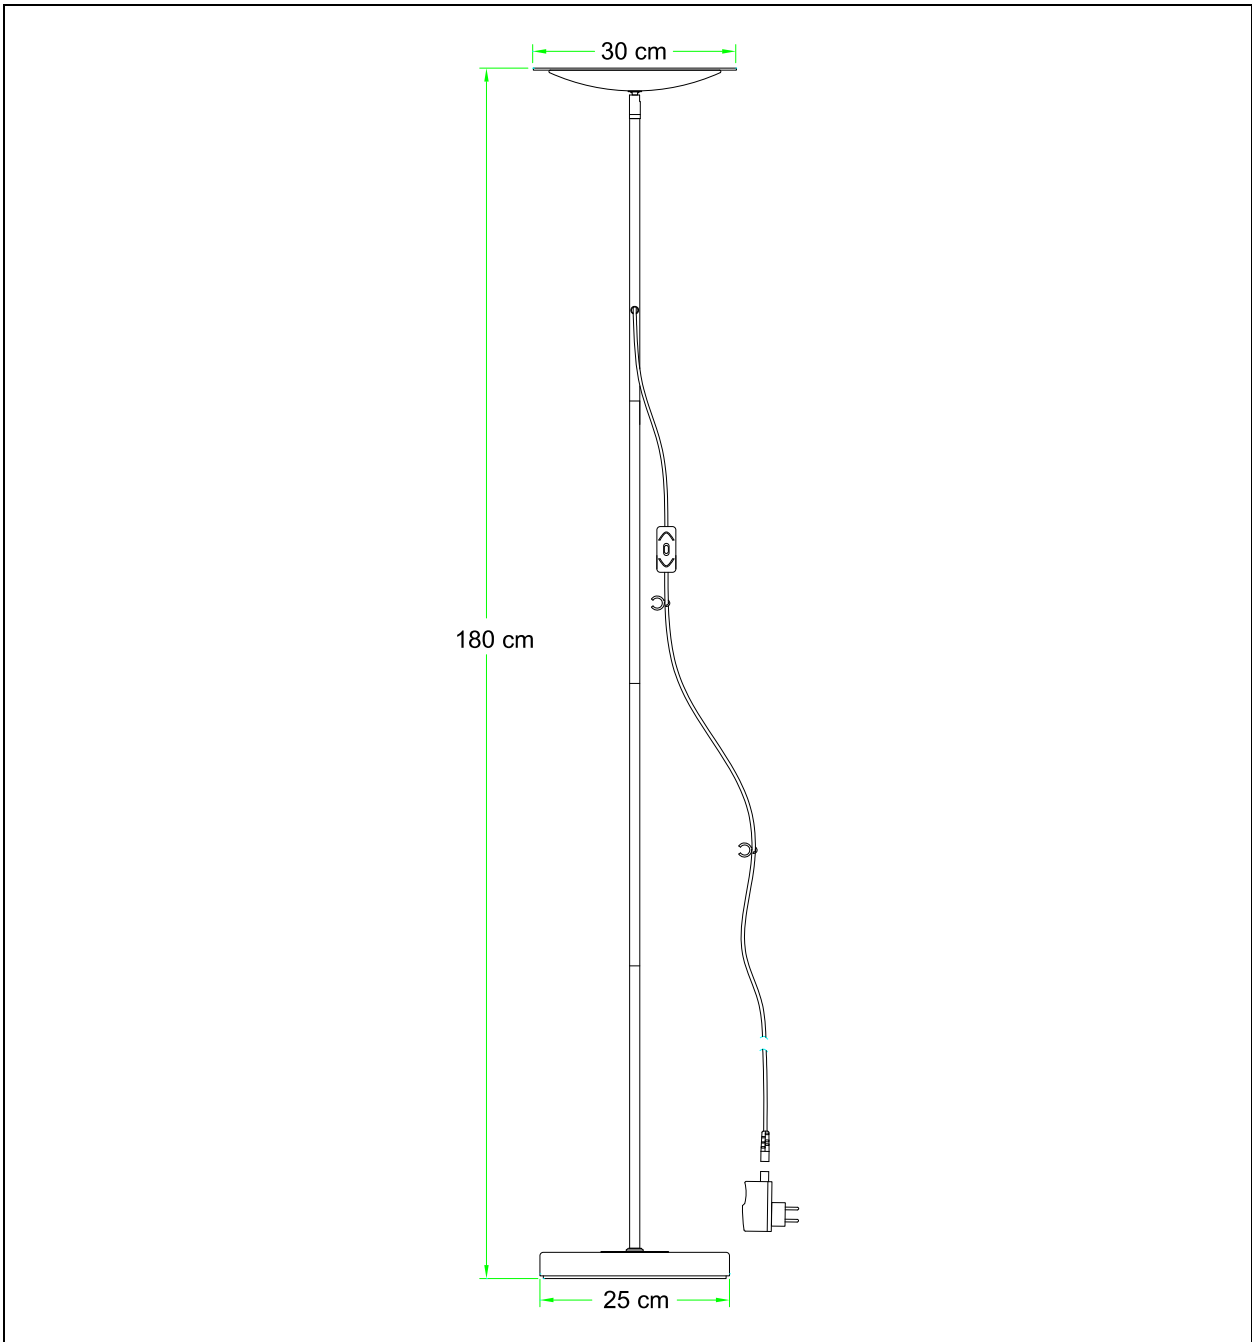

LUCIDE

Item number: 46710/20/30

Technical details

Materials used:	Metal , Glass
Color:	Black
Dimmable and how is fixture dimmable	No
Size:	Height: 180cm
	Length: 25 cm
	Width: 25 cm
	Net weight: 4.8 kgs
Power requirements:	DC 24-33V, 600mA (Main power 220-240V~50Hz)
Bulb type and maximum wattage:	LED 20W 1460Lm 3000K
Number of bulbs:	150 x 0.13 W LED
IP degree:	IP20