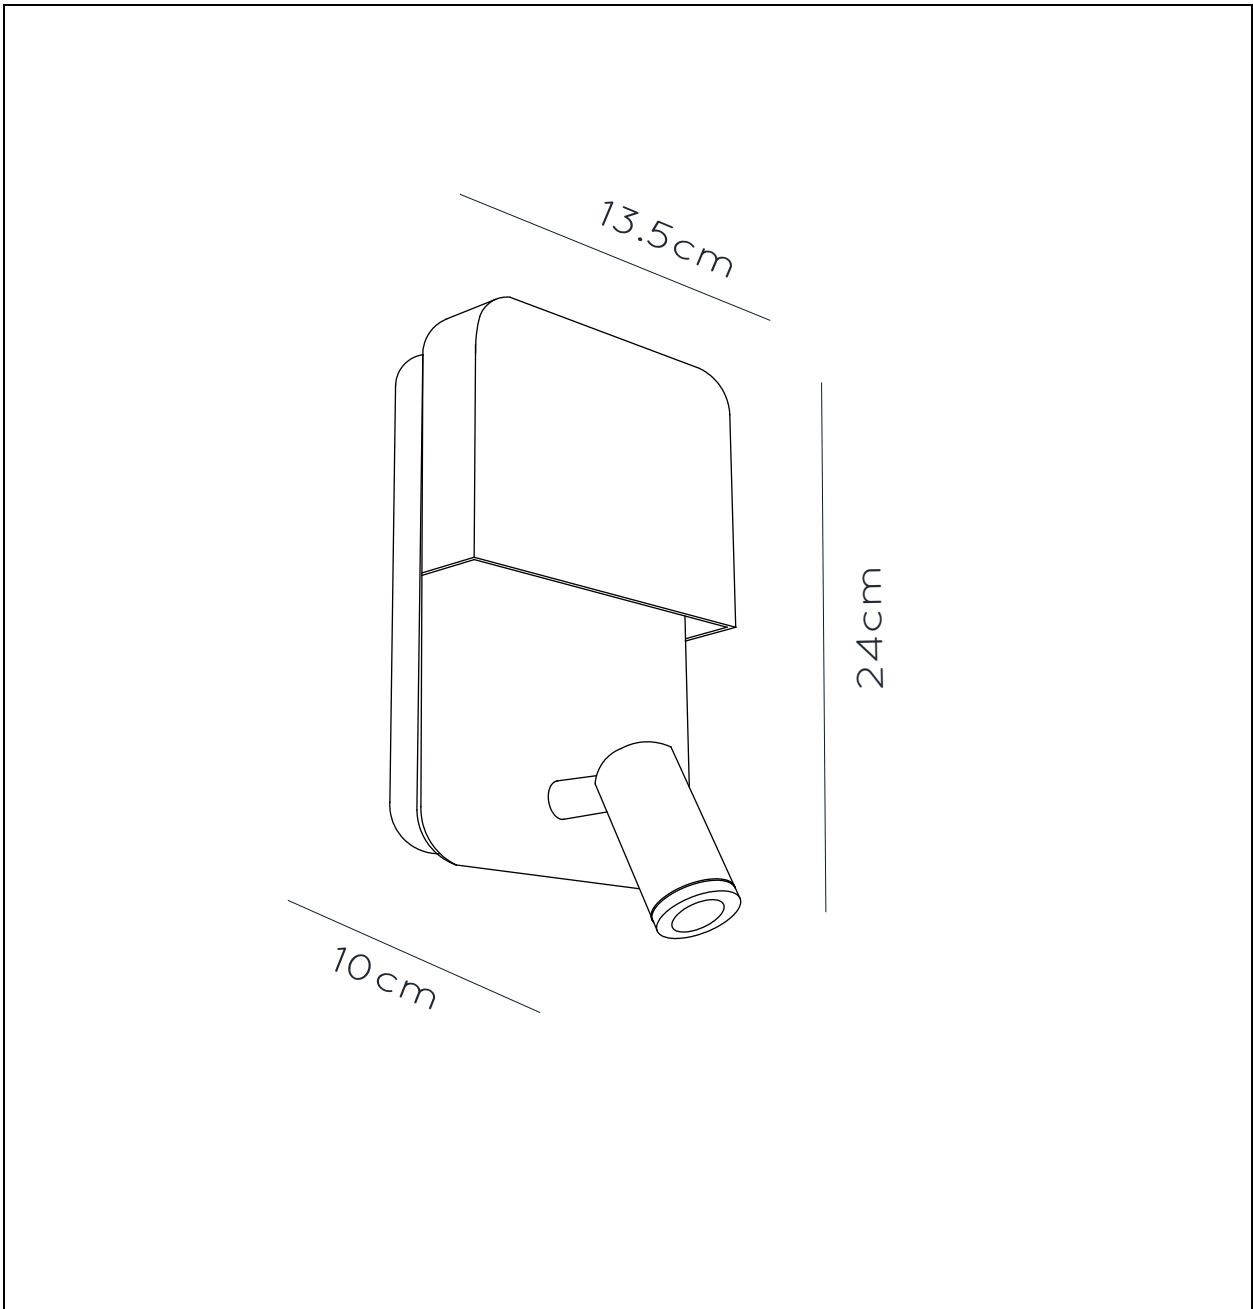

LUCIDE

Item number: 79200/08/30, 79200/08/31

Technical details

Materials used:	metal
Color:	Black/White
Dimmable and how is fixture dimmable	No
Size:	Height: 24 cm
	Length: 13.5cm
	Width: 10 cm
	Net weight: 1.06KG
Power requirements:	220-240V~50Hz
Bulb type and maximum wattage:	SMD LED 8W,in total
Number of bulbs:	10PCS SMD LED + 1PC CREE SMD LED
IP degree:	IP20