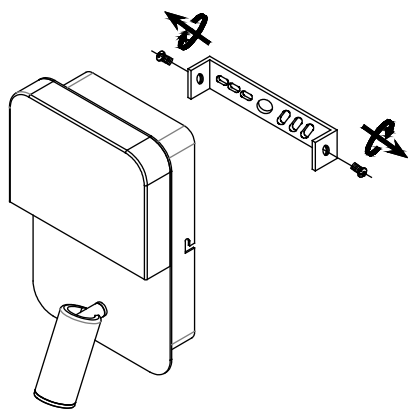

## Technical details

Materials used:	metal
Color:	Black/White
Dimmable and how is fixture dimmable	No
Size:	Height: 24 cm
	Length: 13.5cm
	Width: 10 cm
	Net weight: 1.06KG
Power requirements:	220-240V~50Hz
Bulb type and maximum wattage:	SMD LED 8W,in total
Number of bulbs:	10PCS SMD LED + 1PC CREE SMD LED
IP degree:	IP20