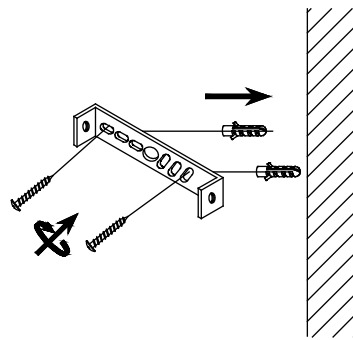

## Technical details

Materials used:	metal
Color:	Black/White
Dimmable and how is fixture dimmable	No
Size:	Height: 24 cm
	Length: 13.5cm
	Width: 10 cm
	Net weight: 1.06KG
Power requirements:	220-240V~50Hz
Bulb type and maximum wattage:	SMD LED 8W,in total
Number of bulbs:	10PCS SMD LED + 1PC CREE SMD LED
IP degree:	IP20