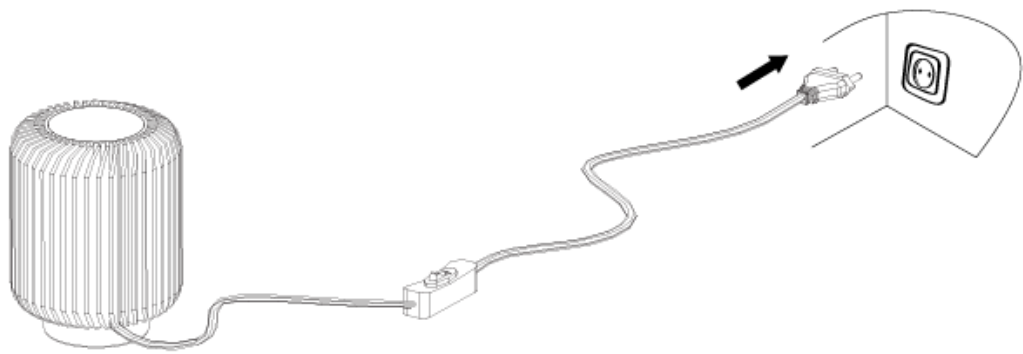

LUCIDE

Item number: 26500/05/02 26500/05/30 26500/05/36

Technical details

Materials used:	Metal
Color:	satin gold/matt black/anthracite
Dimmable and how is fixture dimmable	No
Size:	Height: 10.6cm
	Length: 10.6cm
	Width: 13.7cm
	Net weight: 0.7kg
Power requirements:	220-240V~50Hz
Bulb type and maximum wattage:	AC LED 5W
Number of bulbs:	1X AC LED 5W
IP degree:	IP20