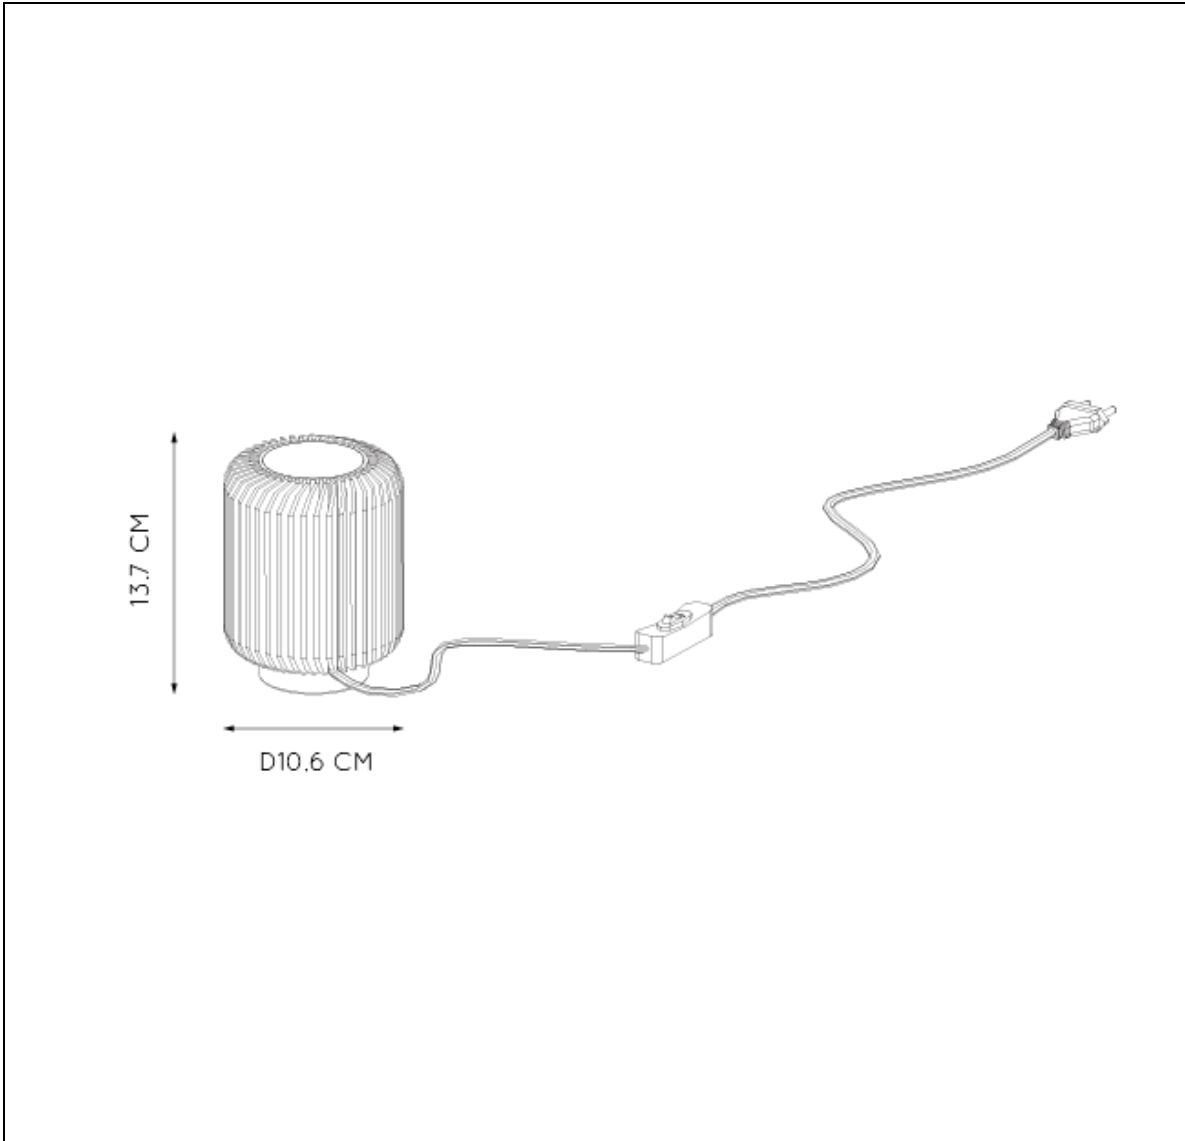

LUCIDE

Item number: 26500/05/02 26500/05/30 26500/05/36

Technical details

Materials used:	Metal
Color:	satin gold/matt black/anthracite
Dimmable and how is fixture dimmable	No
Size:	Height: 10.6cm
	Length: 10.6cm
	Width: 13.7cm
	Net weight: 0.7kg
Power requirements:	220-240V~50Hz
Bulb type and maximum wattage:	AC LED 5W
Number of bulbs:	1X AC LED 5W
IP degree:	IP20