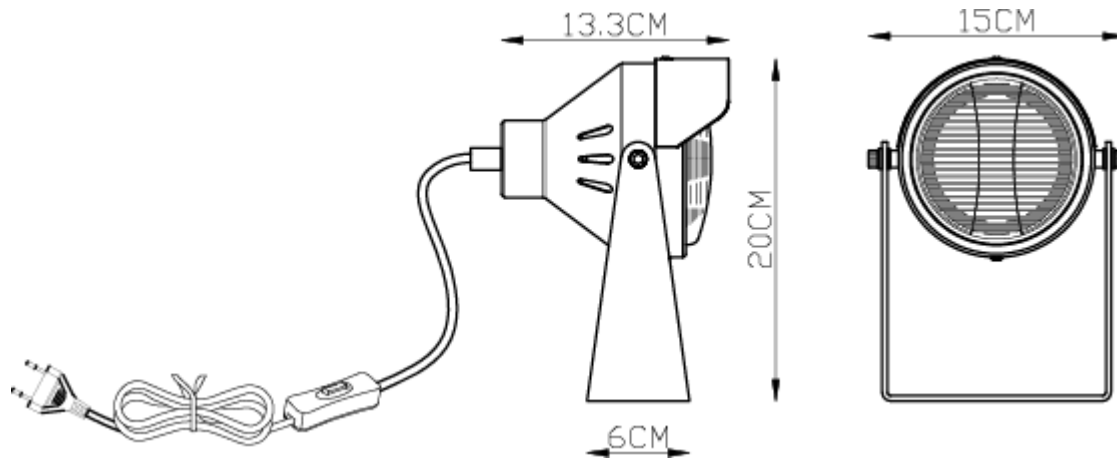

LUCIDE

Line drawing of the item

Item number: 05522/01/30 05522/01/36

Technical details

Materials used:	Iron
Color:	05522/01/30 satin black, 05522/01/36 concrete
Dimmable and how is fixture dimmable	No
Size:	Height: 20cm
	Length: 15cm
	Width: 13.3cm
	Net weight: 0.88kg
Power requirements:	220-240V~50Hz
Bulb type and maximum wattage:	GU10 Max.35W
Number of bulbs:	1 x GU10
IP degree:	IP 20