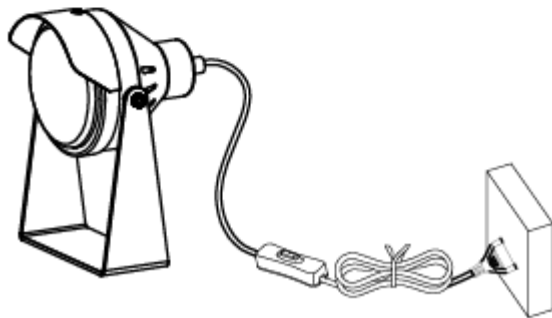

Installation drawing

1

2

3