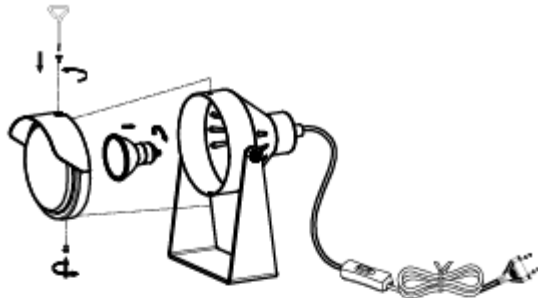

Installation drawing

1