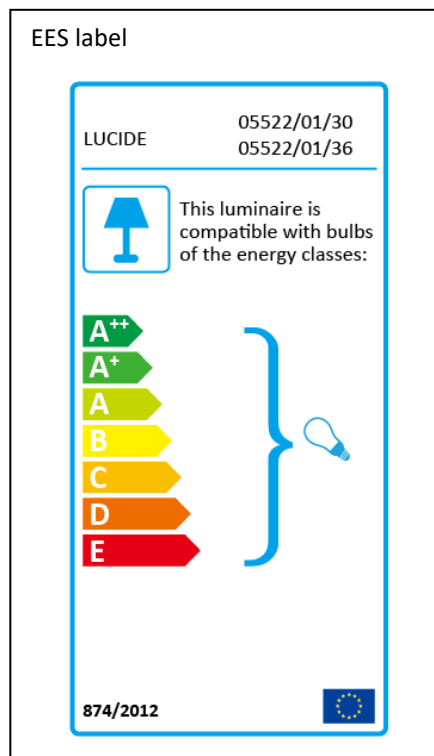

Von der Garantie ausgenommen: 1. Gebrochene Glasteile der Fassung werden nur innerhalb von 14 Tagen ab Kauf durch den Endkunden ersetzt. 2. Normaler Verschleiß, Verfärbungen aufgrund des normalen Gebrauchs. 3. Beschädigungen aufgrund externer Ursachen wie Feuer, Wasser, unsachgemäße Nutzung/ Installation oder Wartung des Produkts.

Kunden müssen das defekte Produkt/Teil und den Originalkaufbeleg einsenden, um Garantieansprüche geltend zu machen.

Deklaracja gwarancji:

LucideNV gwarantuje, że dostarczone produkty będą wolne od defektów materiałowych oraz produkcyjnych przez okres 2 lat od daty zakupu przez użytkownika końcowego, jeżeli urządzenie jest zainstalowane i prawidłowo utrzymywane zgodnie z instrukcją obsługi.

Wyłączenie z gwarancji: 1. Rozbite szkło zostanie wymienione tylko do 14 dni od momentu zakupu przez użytkownika końcowego. 2. Normalne zużycie, utrata koloru w wyniku normalnego użytkowania. 3. Uszkodzenie spowodowane czynnikami zewnętrznymi takimi, jak ogień, woda, nieprawidłowe używanie/ instalacja lub utrzymywanie produktu.

W celu uzyskania gwarancji klient musi zwrócić uszkodzony przedmiot oraz oryginalny dowód zakupu.

Other languages of the manual and further explanations can be found on our website.