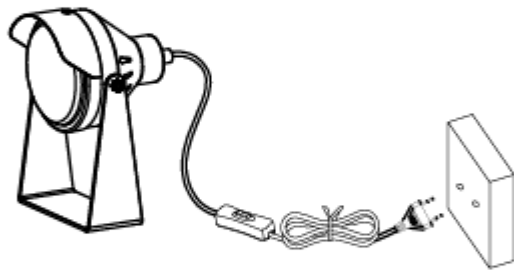

Installation drawing

1

2

3