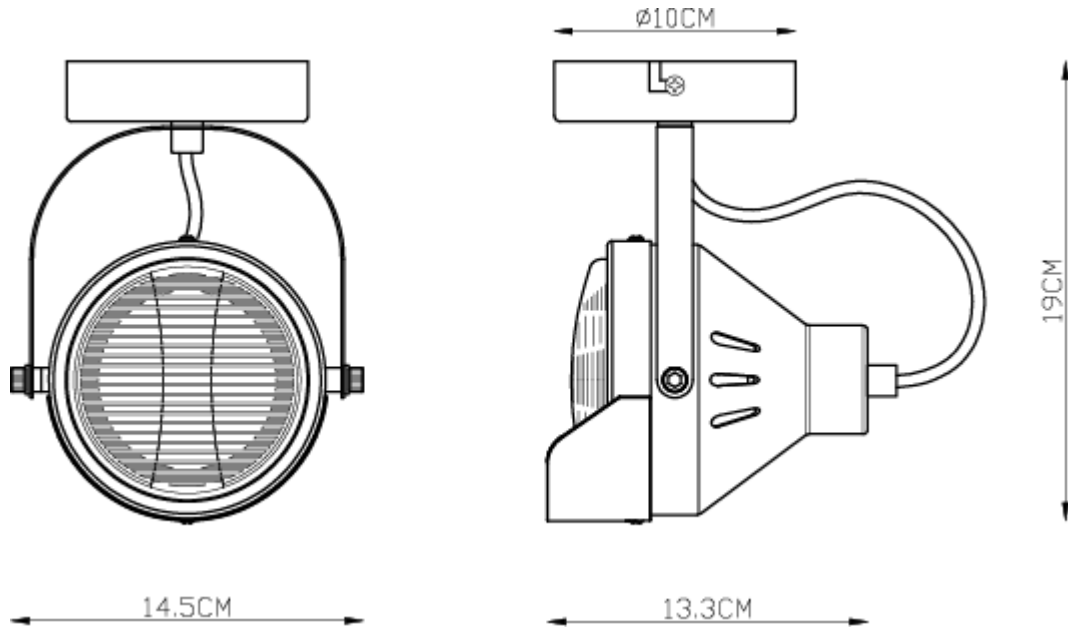

LUCIDE

Line drawing of the item

Item number: 05922/01/30 05922/01/36

Technical details

Materials used:	Iron
Color:	05922/01/30 satin black, 05922/01/36 concrete
Dimmable and how is fixture dimmable	
Size:	Height: 19cm
	Length: 14.5cm
	Width: 13.3cm
	Net weight: 0.58kg
Power requirements:	220-240V~50Hz
Bulb type and maximum wattage:	GU10 Max.35W
Number of bulbs:	1 x GU10
IP degree:	IP 20