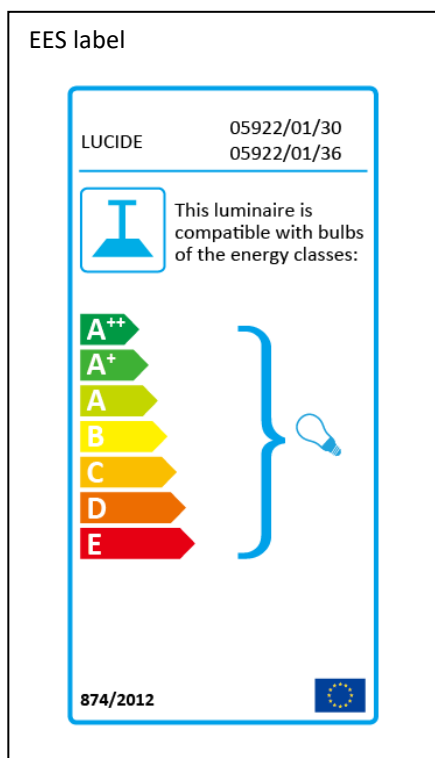

Von der Garantie ausgenommen: 1. Gebrochene Glasteile der Fassung werden nur innerhalb von 14 Tagen ab Kauf durch den Endkunden ersetzt. 2. Normaler Verschleiß, Verfärbungen aufgrund des normalen Gebrauchs. 3. Beschädigungen aufgrund externer Ursachen wie Feuer, Wasser, unsachgemäße Nutzung/ Installation oder Wartung des Produkts.

Kunden müssen das defekte Produkt/Teil und den Originalkaufbeleg einsenden, um Garantieansprüche geltend zu machen.

Deklaracja gwarancji:

LucideNV gwarantuje, że dostarczone produkty będą wolne od defektów materiałowych oraz produkcyjnych przez okres 2 lat od daty zakupu przez użytkownika końcowego, jeżeli urządzenie jest zainstalowane i prawidłowo utrzymywane zgodnie z instrukcją obsługi.

Wyłączenie z gwarancji: 1. Rozbite szkło zostanie wymienione tylko do 14 dni od momentu zakupu przez użytkownika końcowego. 2. Normalne zużycie, utrata koloru w wyniku normalnego użytkowania. 3. Uszkodzenie spowodowane czynnikami zewnętrznymi takimi, jak ogień, woda, nieprawidłowe używanie/ instalacja lub utrzymywanie produktu.

W celu uzyskania gwarancji klient musi zwrócić uszkodzony przedmiot oraz oryginalny dowód zakupu.

Other languages of the manual and further explanations can be found on our website.