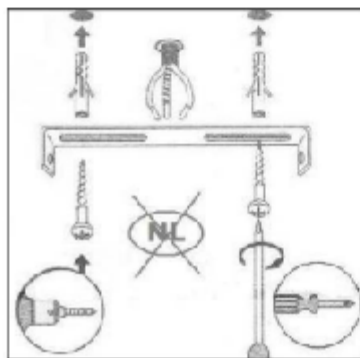

Installation drawing