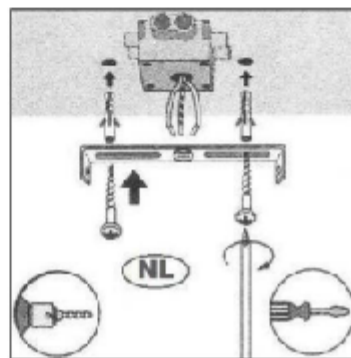

Installation drawing