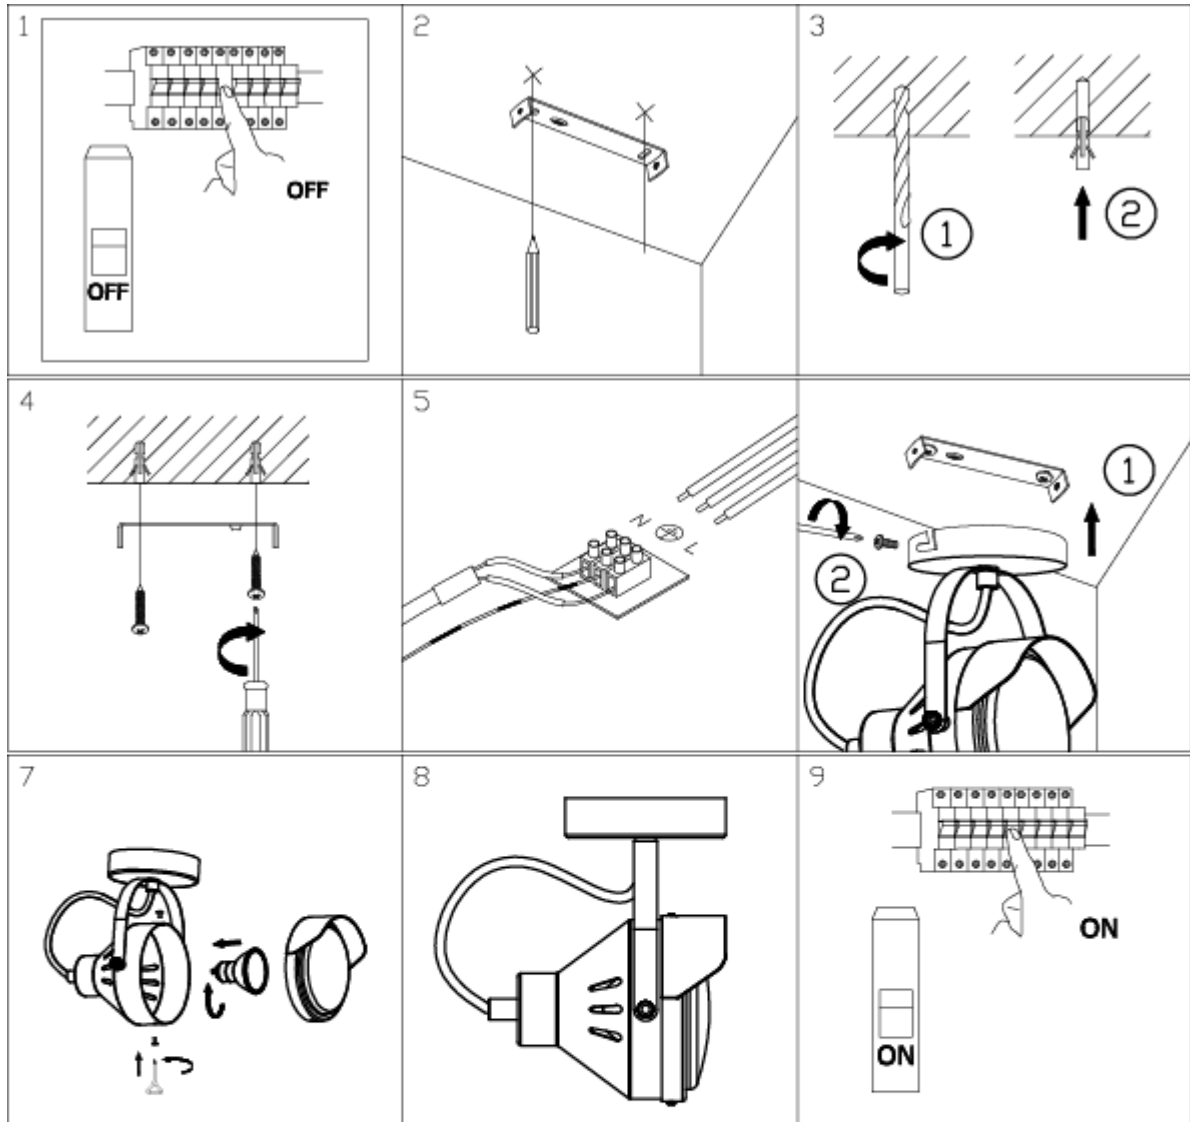

Installation drawing