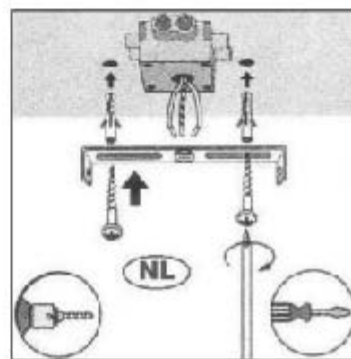

Installation drawing