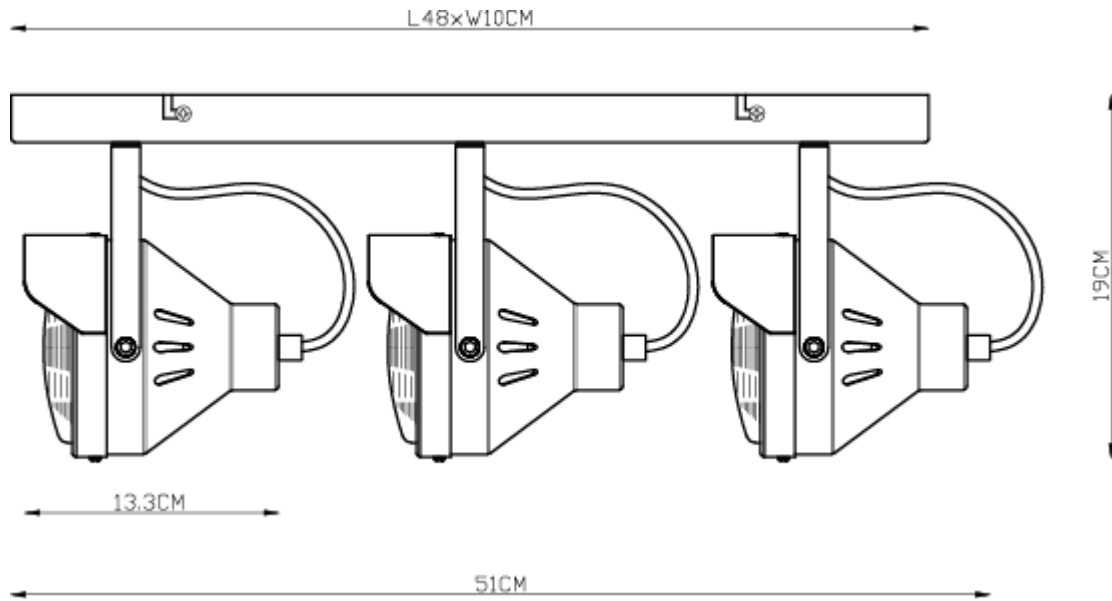

# LUCIDE

Line drawing of the item

Item number: 05922/03/30 05922/03/36

## Technical details

Materials used:	Iron
Color:	05922/03/30 satin black, 05922/03/36 concrete
Dimmable and how is fixture dimmable	
Size:	Height: 19cm
	Length: 51cm
	Width: 14.5cm
	Net weight: 2.04kg
Power requirements:	220-240V~50Hz
Bulb type and maximum wattage:	GU10 Max.35W
Number of bulbs:	3 x GU10
IP degree:	IP 20