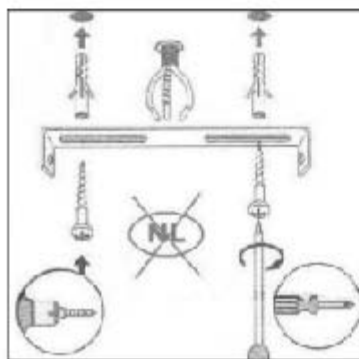

Installation drawing