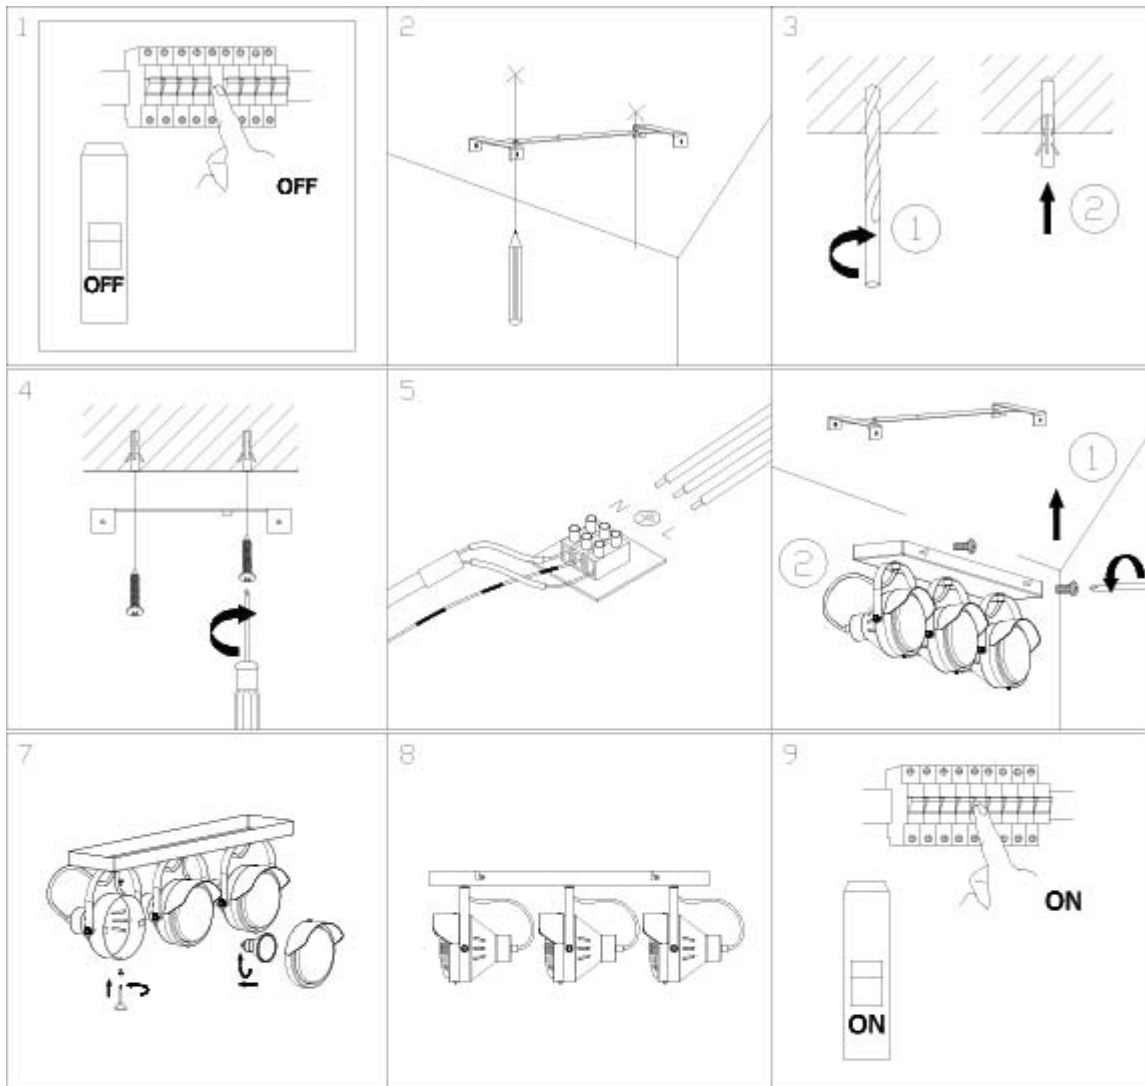

Installation drawing