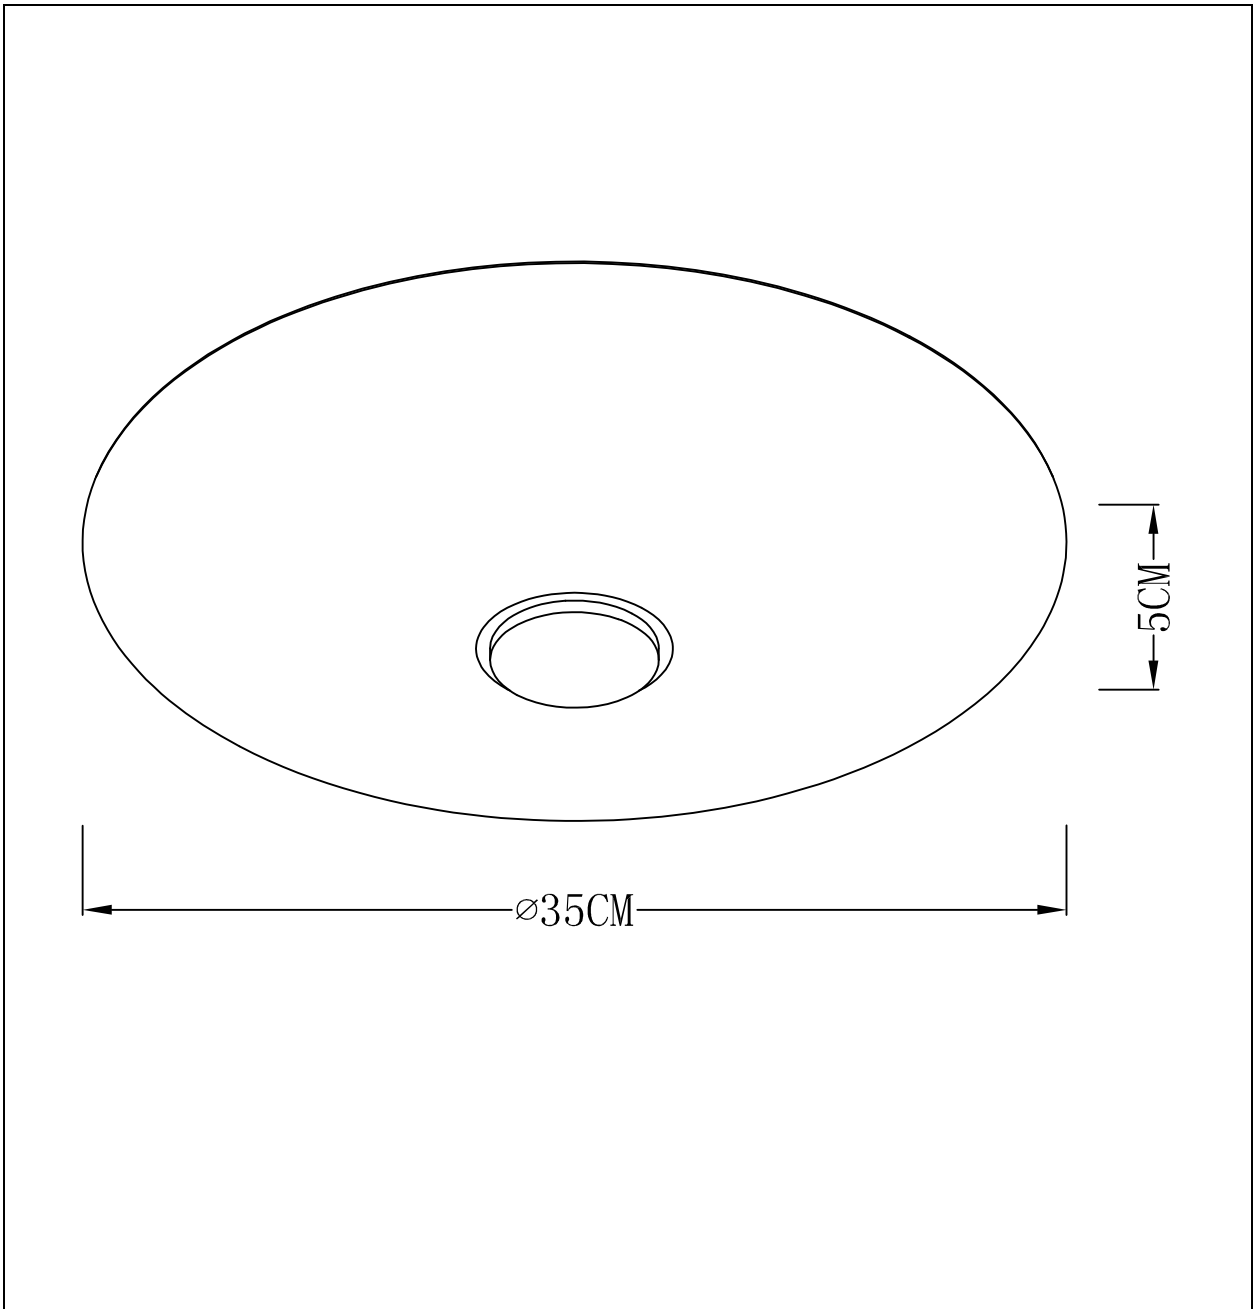

LUCIDE

Item number: 79180/12/30 79180/12/31

Technical details

Materials used:	metal
Color:	black/white
Dimmable and how is fixture dimmable	Dimmer with wall knob switch
Size:	Height: 5cm
	Length: 35cm
	Width: 35cm
	Net weight: 1.03KG
Power requirements:	220-240V~50Hz
Bulb type and maximum wattage:	SMD LED 12W,in total
Number of bulbs:	12PCS SMD LED
IP degree:	IP20