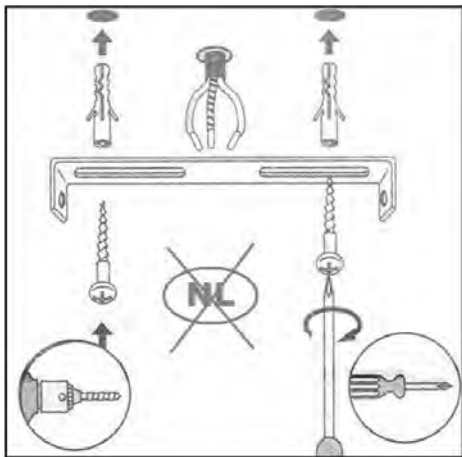

LUCIDE

Item number: 79180/12/30 79180/12/31

Technical details

Materials used:	metal
Color:	black/white
Dimmable and how is fixture dimmable	Dimmer with wall knob switch
Size:	Height: 5cm
	Length: 35cm
	Width: 35cm
	Net weight: 1.03KG
Power requirements:	220-240V~50Hz
Bulb type and maximum wattage:	SMD LED 12W,in total
Number of bulbs:	12PCS SMD LED
IP degree:	IP20