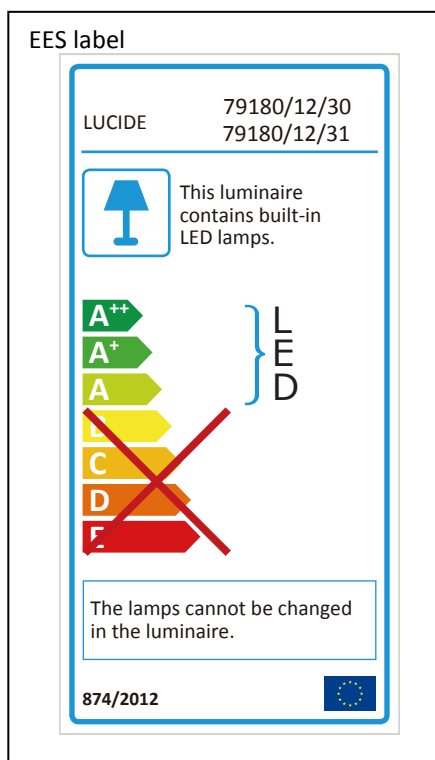

Von der Garantie ausgenommen: 1. Gebrochene Glasteile der Fassung werden nur innerhalb von 14 Tagen ab Kauf durch den Endkunden ersetzt. 2. Normaler Verschleiß, Verfärbungen aufgrund des normalen Gebrauchs. 3. Beschädigungen aufgrund externer Ursachen wie Feuer, Wasser, unsachgemäße Nutzung/ Installation oder Wartung des Produkts.

Kunden müssen das defekte Produkt/Teil und den Originalkaufbeleg einsenden, um Garantieansprüche geltend zu machen.

Deklaracja gwarancji:

LucideNV gwarantuje, że dostarczone produkty będą wolne od defektów w materiałyowych oraz produkcyjnych przez okres 2 lat od daty zakupu przez użytkownika końcowego, jeżeli urządzenie jest zainstalowane i prawidłowo utrzymywane zgodnie z instrukcją obsługi.

Wyłączenie z gwarancji: 1. Rozbite szkło zostanie wymienione tylko do 14 dni od momentu zakupu przez użytkownika końcowego. 2. Normalne zużycie, utrata koloru w wyniku normalnego użytkowania. 3. Uszkodzenie spowodowane czynnikami zewnętrznymi takimi, jak ogień, woda, nieprawidłowe używanie/ instalacja lub utrzymywanie produktu.

W celu uzyskania gwarancji klient musi zwrócić uszkodzony przedmiot oraz oryginalny dowód zakupu.

Other languages of the manual and further explanations can be found on our website.