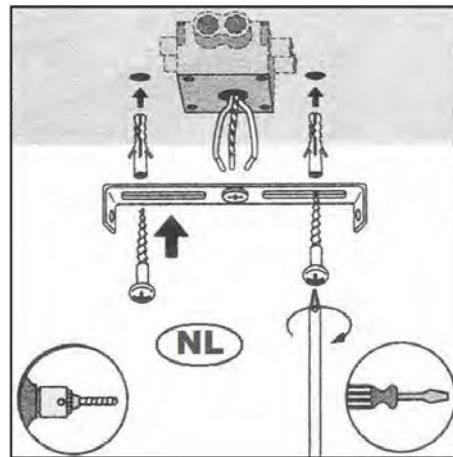

LUCIDE

Item number: 79180/12/30 79180/12/31

Technical details

Materials used:	metal
Color:	black/white
Dimmable and how is fixture dimmable	Dimmer with wall knob switch
Size:	Height: 5cm
	Length: 35cm
	Width: 35cm
	Net weight: 1.03KG
Power requirements:	220-240V~50Hz
Bulb type and maximum wattage:	SMD LED 12W,in total
Number of bulbs:	12PCS SMD LED
IP degree:	IP20