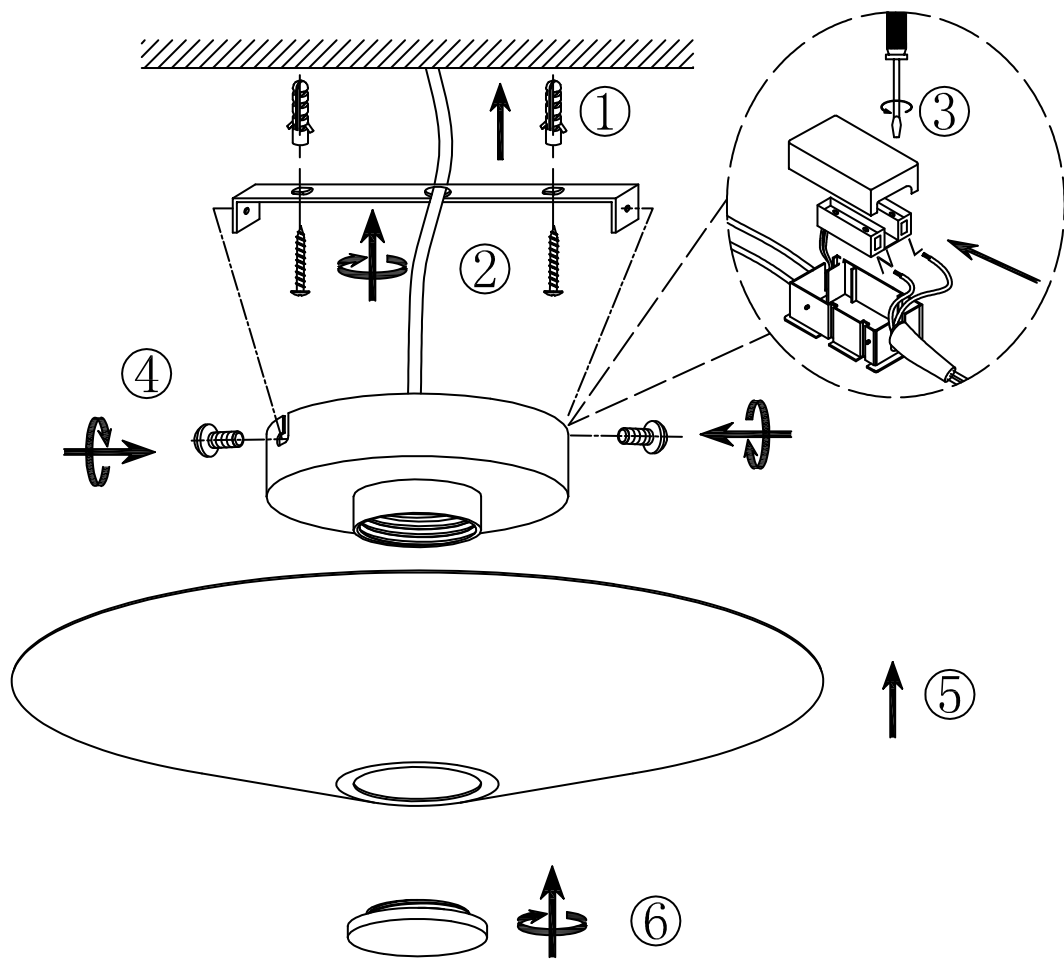

LUCIDE

Item number: 79180/12/30 79180/12/31

Technical details

Materials used:	metal
Color:	black/white
Dimmable and how is fixture dimmable	Dimmer with wall knob switch
Size:	Height: 5cm
	Length: 35cm
	Width: 35cm
	Net weight: 1.03KG
Power requirements:	220-240V~50Hz
Bulb type and maximum wattage:	SMD LED 12W,in total
Number of bulbs:	12PCS SMD LED
IP degree:	IP20