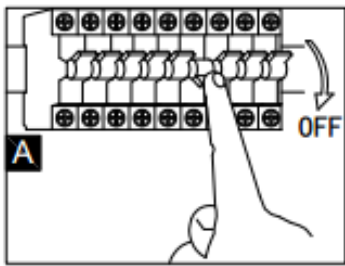

LUCIDE

Item number: 14899/80/12, 14899/80/30

Technical details

Materials used:	Stainless steel and PC
Color:	Stainless Steel, Matt BLACK
Dimmable and how is fixture dimmable	
Size:	Height: 79.5 cm
	Length: 10 cm
	Width: 10 cm
	Net weight: 1.35kg
Power requirements:	220-240V 50Hz
Bulb type and maximum wattage:	Max 40W
Number of bulbs:	1x E27 (excl)
IP degree:	IP44