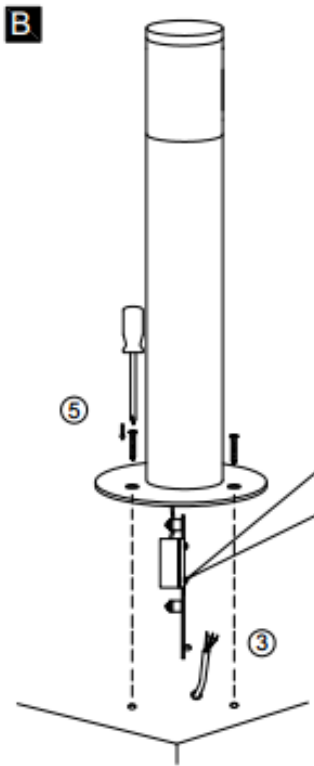

LUCIDE

Item number: 14899/80/12, 14899/80/30

Technical details

Materials used:	Stainless steel and PC
Color:	Stainless Steel, Matt BLACK
Dimmable and how is fixture dimmable	
Size:	Height: 79.5 cm
	Length: 10 cm
	Width: 10 cm
	Net weight: 1.35kg
Power requirements:	220-240V 50Hz
Bulb type and maximum wattage:	Max 40W
Number of bulbs:	1x E27 (excl)
IP degree:	IP44