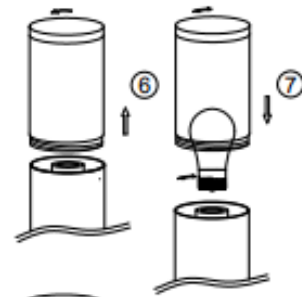

LUCIDE

Item number: 14899/80/12, 14899/80/30

Technical details

Materials used:	Stainless steel and PC
Color:	Stainless Steel, Matt BLACK
Dimmable and how is fixture dimmable	
Size:	Height: 79.5 cm
	Length: 10 cm
	Width: 10 cm
	Net weight: 1.35kg
Power requirements:	220-240V 50Hz
Bulb type and maximum wattage:	Max 40W
Number of bulbs:	1x E27 (excl)
IP degree:	IP44