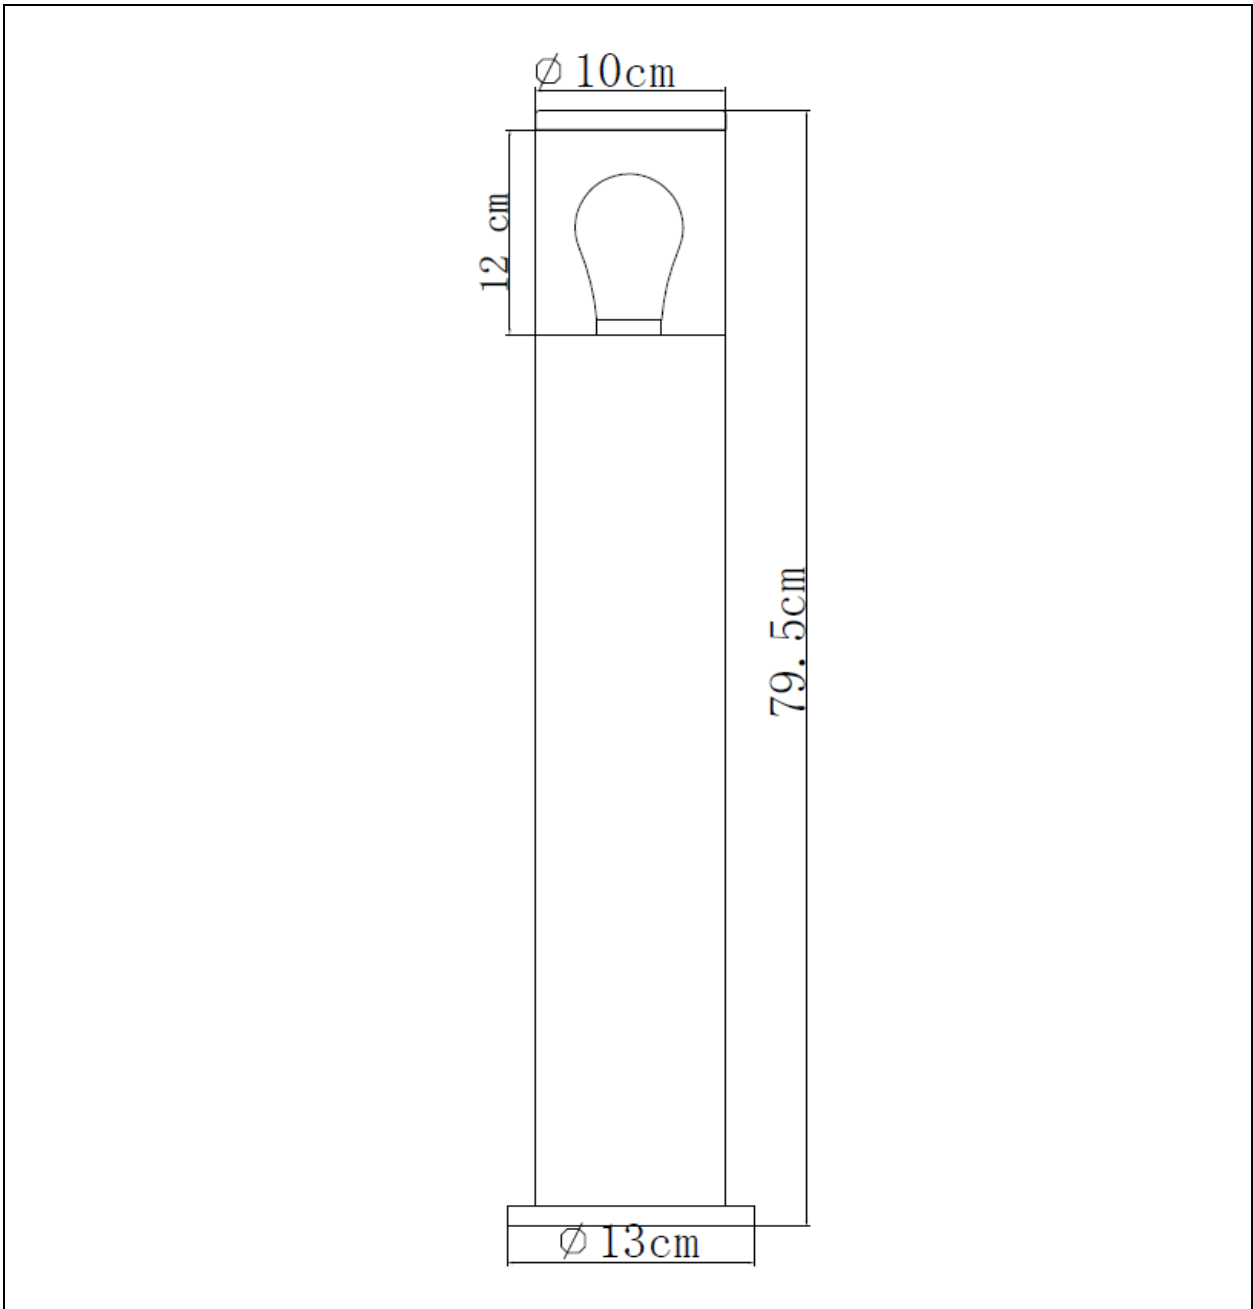

LUCIDE

Item number: 14899/80/12, 14899/80/30

Technical details

Materials used:	Stainless steel and PC
Color:	Stainless Steel, Matt BLACK
Dimmable and how is fixture dimmable	
Size:	Height: 79.5 cm
	Length: 10 cm
	Width: 10 cm
	Net weight: 1.35kg
Power requirements:	220-240V 50Hz
Bulb type and maximum wattage:	Max 40W
Number of bulbs:	1x E27 (excl)
IP degree:	IP44