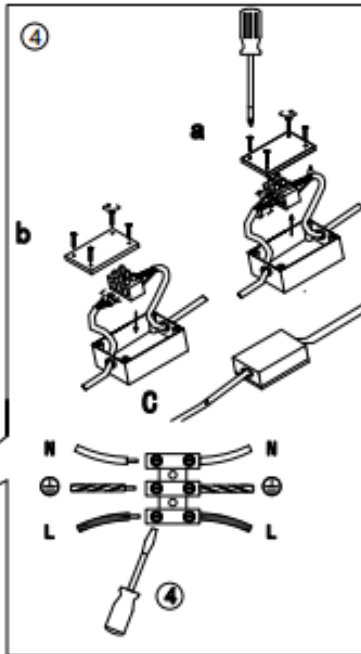

LUCIDE

Item number: 14899/80/12, 14899/80/30

Technical details

Materials used:	Stainless steel and PC
Color:	Stainless Steel, Matt BLACK
Dimmable and how is fixture dimmable	
Size:	Height: 79.5 cm
	Length: 10 cm
	Width: 10 cm
	Net weight: 1.35kg
Power requirements:	220-240V 50Hz
Bulb type and maximum wattage:	Max 40W
Number of bulbs:	1x E27 (excl)
IP degree:	IP44