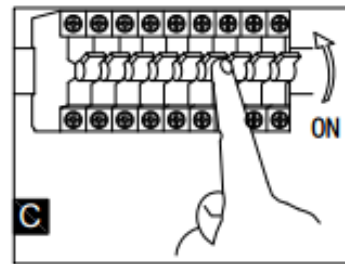

LUCIDE

Item number: 14899/80/12, 14899/80/30

Technical details

Materials used:	Stainless steel and PC
Color:	Stainless Steel, Matt BLACK
Dimmable and how is fixture dimmable	
Size:	Height: 79.5 cm
	Length: 10 cm
	Width: 10 cm
	Net weight: 1.35kg
Power requirements:	220-240V 50Hz
Bulb type and maximum wattage:	Max 40W
Number of bulbs:	1x E27 (excl)
IP degree:	IP44