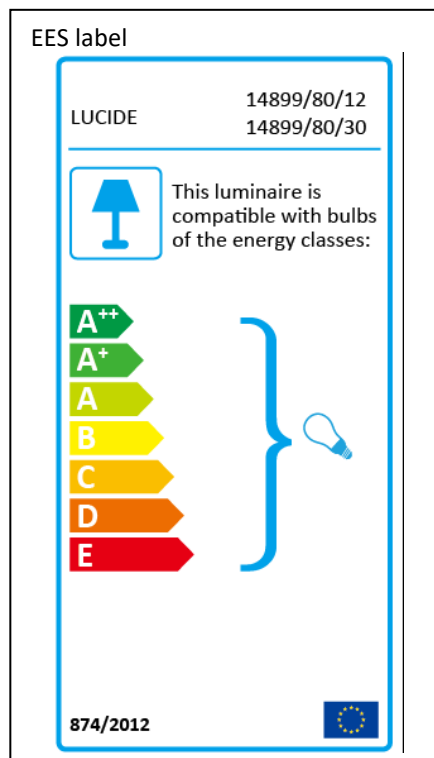

Von der Garantie ausgenommen: 1. Gebrochene Glasteile der Fassung werden nur innerhalb von 14 Tagen ab Kauf durch den Endkunden ersetzt. 2. Normaler Verschleiß, Verfärbungen aufgrund des normalen Gebrauchs. 3. Beschädigungen aufgrund externer Ursachen wie Feuer, Wasser, unsachgemäße Nutzung/ Installation oder Wartung des Produkts.

Kunden müssen das defekte Produkt/Teil und den Originalkaufbeleg einsenden, um Garantieansprüche geltend zu machen.

Deklaracja gwarancji:

LucideNV gwarantuje, że dostarczone produkty będą wolne od defektów materiałowych oraz produkcyjnych przez okres 2 lat od daty zakupu przez użytkownika końcowego, jeżeli urządzenie jest zainstalowane i prawidłowo utrzymywane zgodnie z instrukcją obsługi.

Wyłączenie z gwarancji: 1. Rozbite szkło zostanie wymienione tylko do 14 dni od momentu zakupu przez użytkownika końcowego. 2. Normalne zużycie, utrata koloru w wyniku normalnego użytkowania. 3. Uszkodzenie spowodowane czynnikami zewnętrznymi takimi, jak ogień, woda, nieprawidłowe używanie/ instalacja lub utrzymywanie produktu.

W celu uzyskania gwarancji klient musi zwrócić uszkodzony przedmiot oraz oryginalny dowód zakupu.

Other languages of the manual and further explanations can be found on our website.