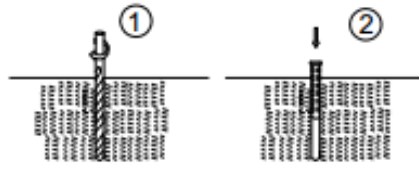

LUCIDE

Item number: 14899/80/12, 14899/80/30

Technical details

Materials used:	Stainless steel and PC
Color:	Stainless Steel, Matt BLACK
Dimmable and how is fixture dimmable	
Size:	Height: 79.5 cm
	Length: 10 cm
	Width: 10 cm
	Net weight: 1.35kg
Power requirements:	220-240V 50Hz
Bulb type and maximum wattage:	Max 40W
Number of bulbs:	1x E27 (excl)
IP degree:	IP44