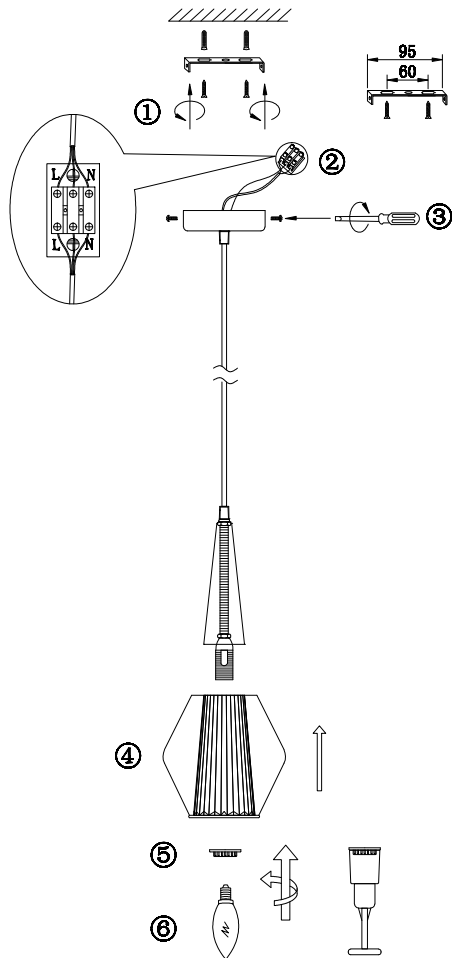

FREYA
TRADITION OF QUALITY

Instruction

FR5133PL-01GR

1 x E14 (40W)

Model: FR5133PL-01GR
Collection: Modern

Pendant Lamps