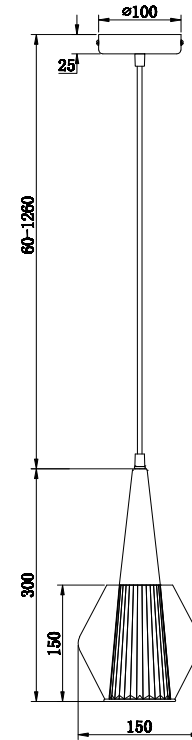

FREYA
TRADITION OF QUALITY

Instruction

FR5133PL-01GR

1 x E14 (40W)

Model: FR5133PL-01GR
Collection: Modern

Pendant Lamps