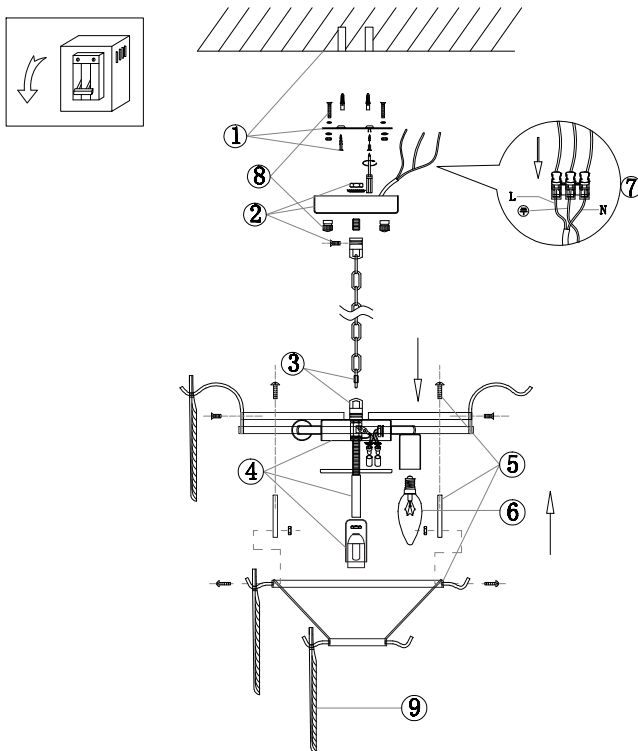

FREYA
TRADITION OF QUALITY

Instruction

FR5143PL-07G

7 x E14 (60W)

Model: FR5143PL-07G
Collection: Modern

Ceiling Lamps