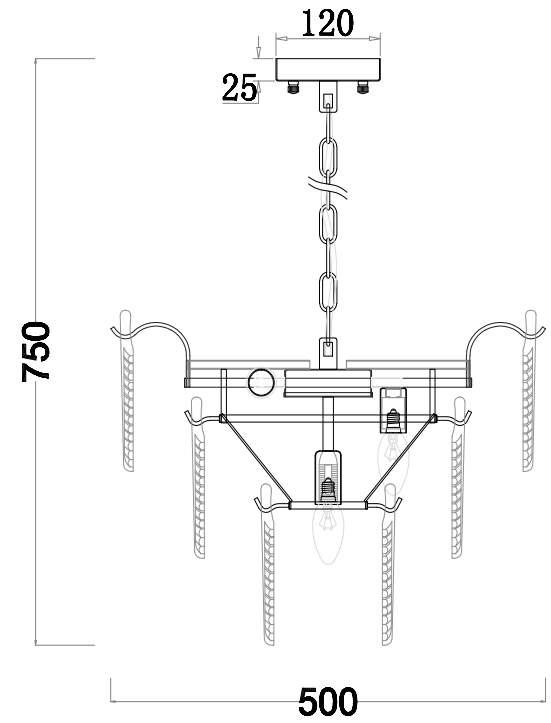

FREYA
TRADITION OF QUALITY

Instruction

FR5143PL-07G

7 x E14 (60W)

Model: FR5143PL-07G
Collection: Modern

Ceiling Lamps