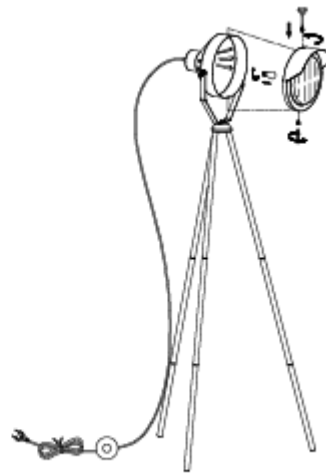

Installation drawing

1

2

3

4