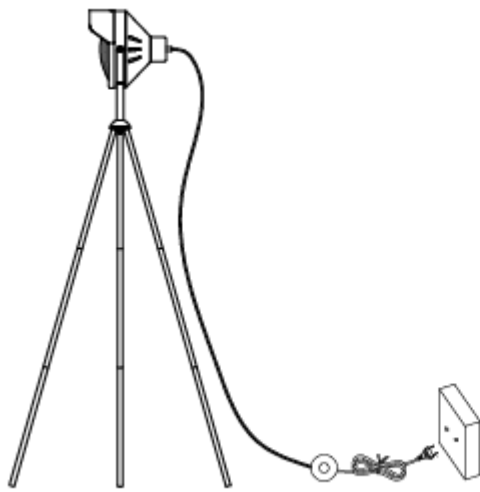

Installation drawing

1

2

3

4