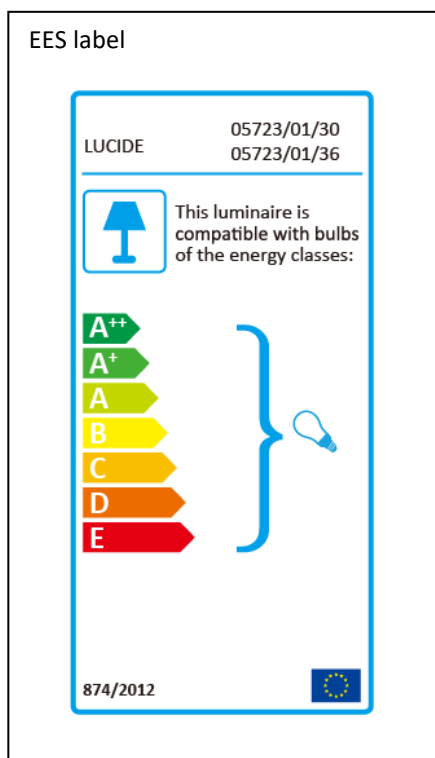

Von der Garantie ausgenommen: 1. Gebrochene Glasteile der Fassung werden nur innerhalb von 14 Tagen ab Kauf durch den Endkunden ersetzt. 2. Normaler Verschleiß, Verfärbungen aufgrund des normalen Gebrauchs. 3. Beschädigungen aufgrund externer Ursachen wie Feuer, Wasser, unsachgemäße Nutzung/ Installation oder Wartung des Produkts.

Kunden müssen das defekte Produkt/Teil und den Originalkaufbeleg einsenden, um Garantieansprüche geltend zu machen.

Deklaracja gwarancji:

LucideNV gwarantuje, że dostarczone produkty będą wolne od defektów materiałowych oraz produkcyjnych przez okres 2 lat od daty zakupu przez użytkownika końcowego, jeżeli urządzenie jest zainstalowane i prawidłowo utrzymywane zgodnie z instrukcją obsługi.

Wyłączenie z gwarancji: 1. Rozbite szkło zostanie wymienione tylko do 14 dni od momentu zakupu przez użytkownika końcowego. 2. Normalne zużycie, utrata koloru w wyniku normalnego użytkowania. 3. Uszkodzenie spowodowane czynnikami zewnętrznymi takimi, jak ogień, woda, nieprawidłowe używanie/ instalacja lub utrzymywanie produktu.

W celu uzyskania gwarancji klient musi zwrócić uszkodzony przedmiot oraz oryginalny dowód zakupu.

Other languages of the manual and further explanations can be found on our website.