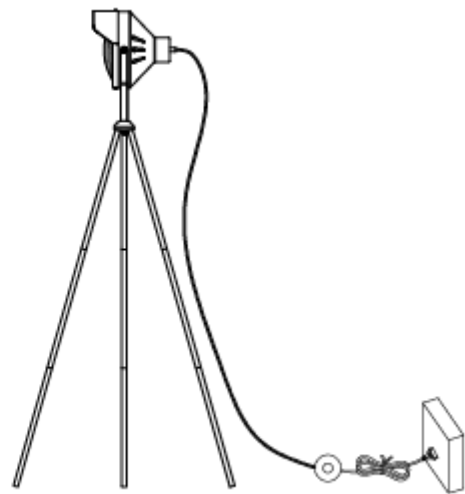

Installation drawing

1

2

3

4