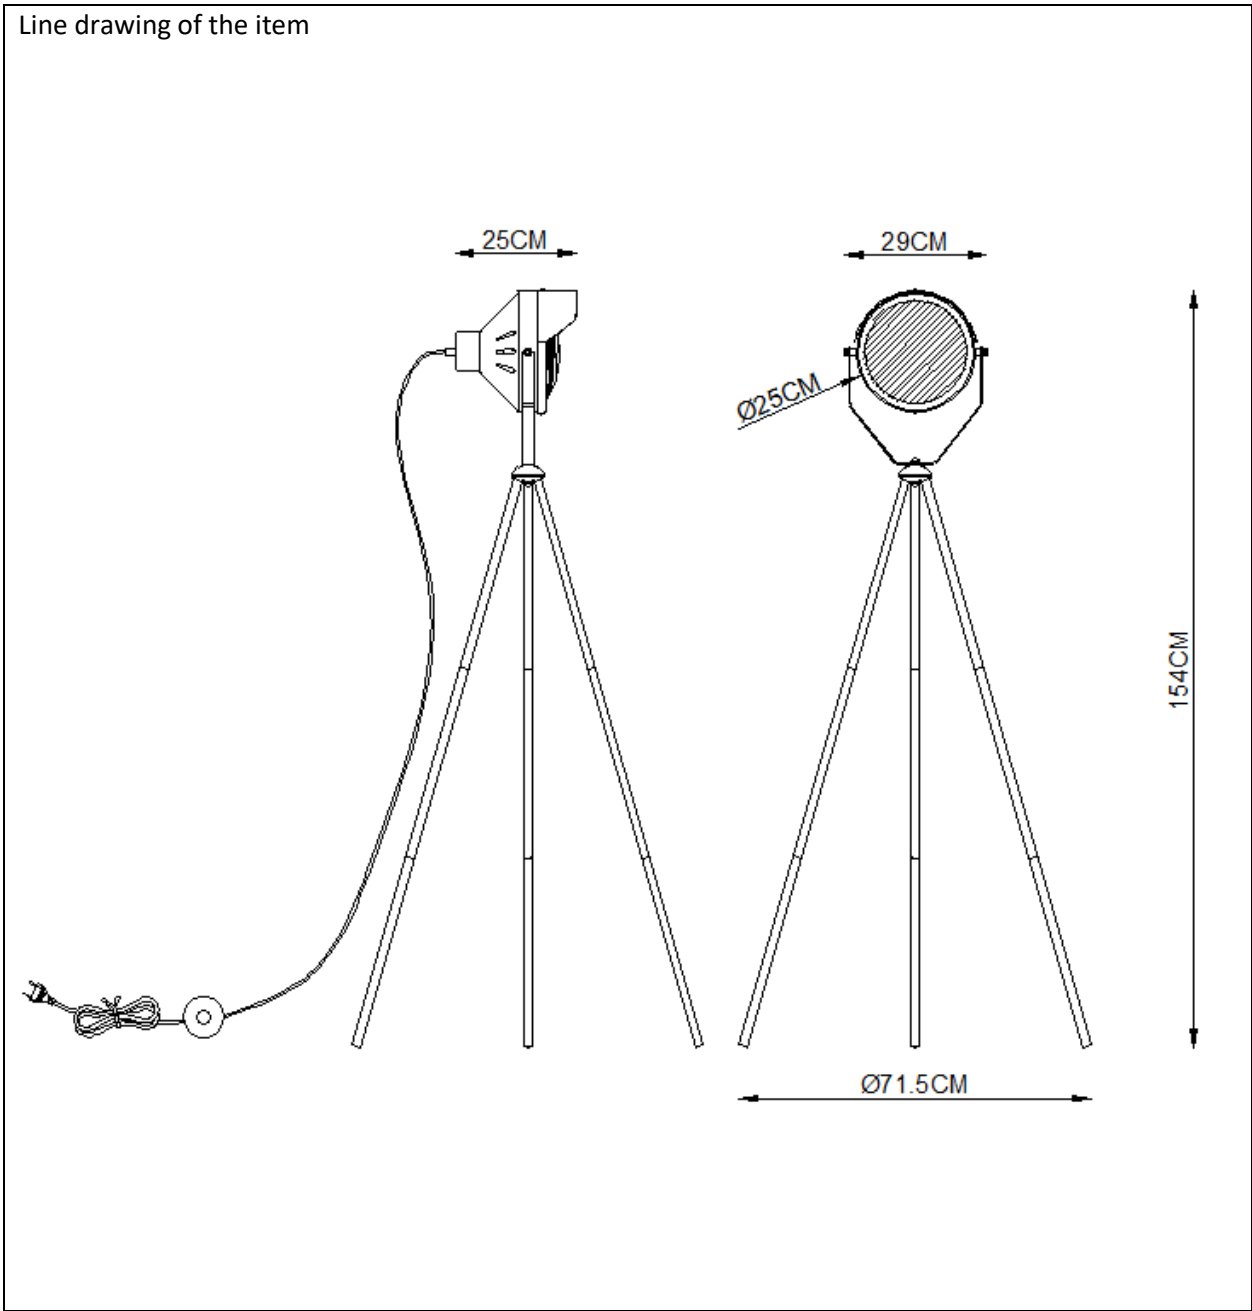

LUCIDE

Item number: 05723/01/30 05723/01/36

Technical details

Materials used:	Iron
Color:	05723/01/30 satin black, 05723/01/36 concrete
Dimmable and how is fixture dimmable	No
Size:	Height: 154cm
	Length: 71.5cm
	Width: 71.5cm
	Net weight: 2.76kg
Power requirements:	220-240V~50Hz
Bulb type and maximum wattage:	E27 Max.40W
Number of bulbs:	1 x E27
IP degree:	IP 20