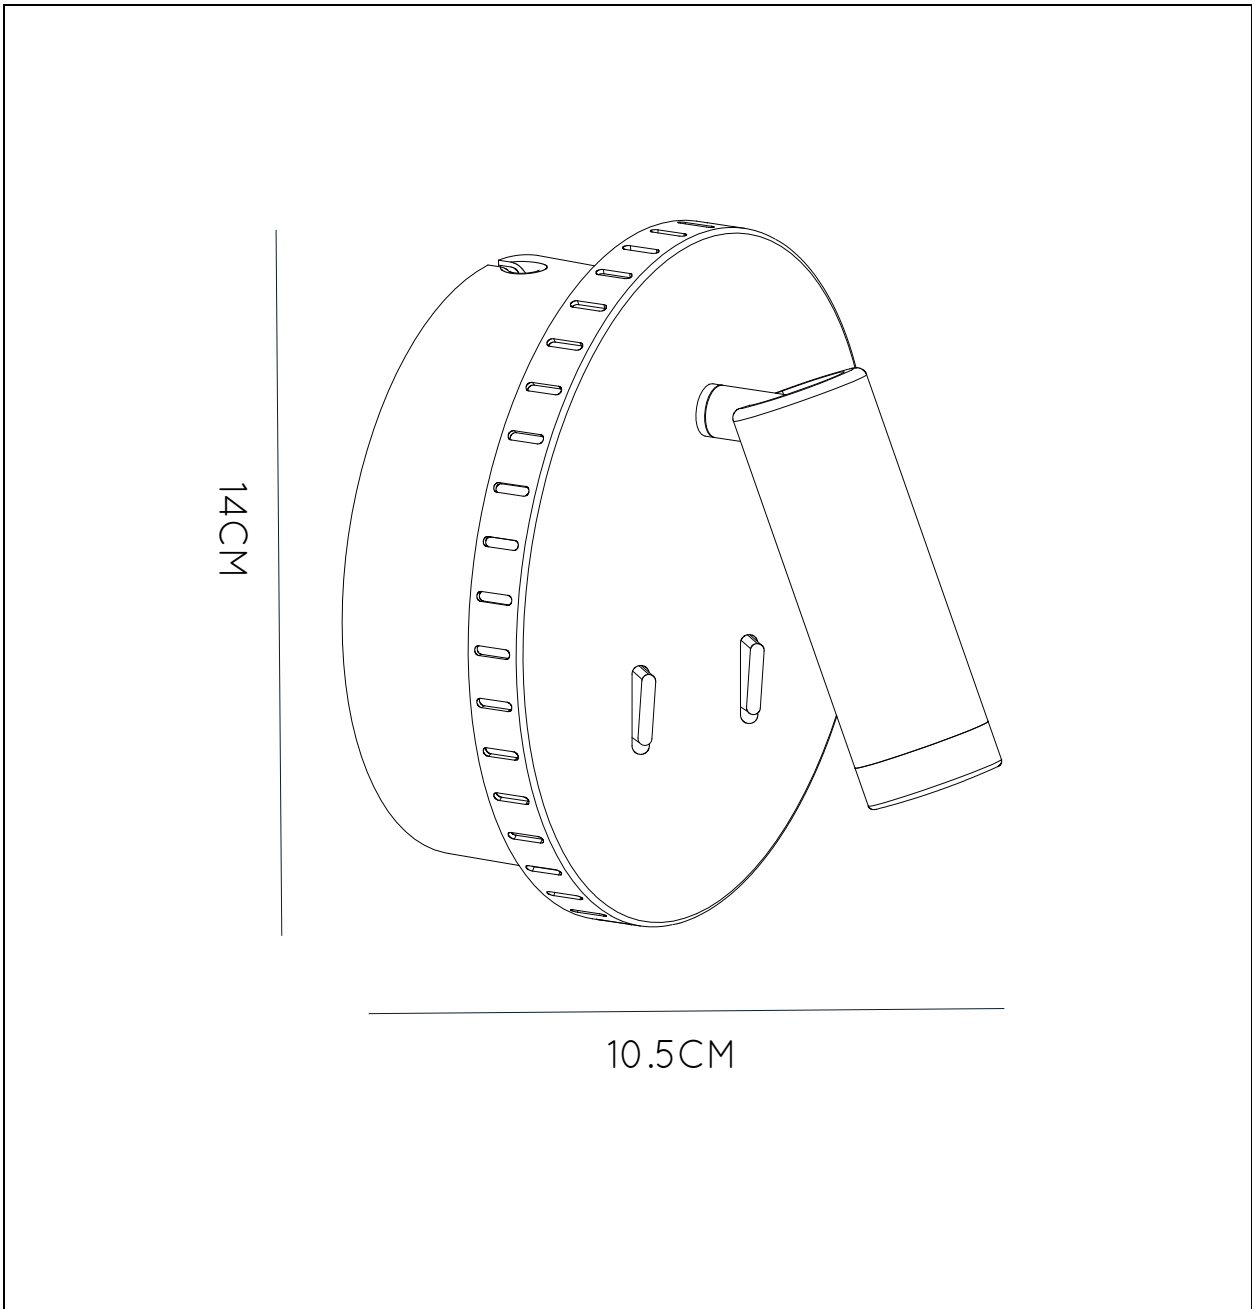

LUCIDE

Item number: 79201/09/30, 79201/09/31

Technical details

Materials used:	metal
Color:	Black/White
Dimmable and how is fixture dimmable	No
Size:	Height: 14 cm
	Length: 14 cm
	Width: 10.5cm
	Net weight: 0.53KG
Power requirements:	220-240V~50Hz
Bulb type and maximum wattage:	SMD LED 9W,in total
Number of bulbs:	36PCS SMD LED + 1PC CREE SMD LED
IP degree:	IP20