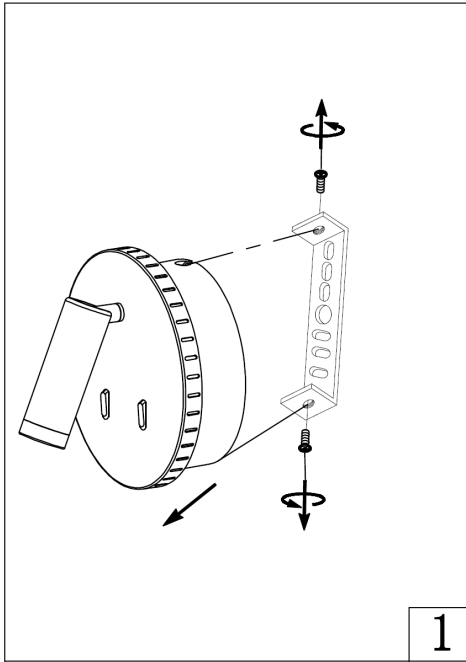

LUCIDE

Item number: 79201/09/30, 79201/09/31

Technical details

Materials used:	metal
Color:	Black/White
Dimmable and how is fixture dimmable	No
Size:	Height: 14 cm
	Length: 14 cm
	Width: 10.5cm
	Net weight: 0.53KG
Power requirements:	220-240V~50Hz
Bulb type and maximum wattage:	SMD LED 9W,in total
Number of bulbs:	36PCS SMD LED + 1PC CREE SMD LED
IP degree:	IP20