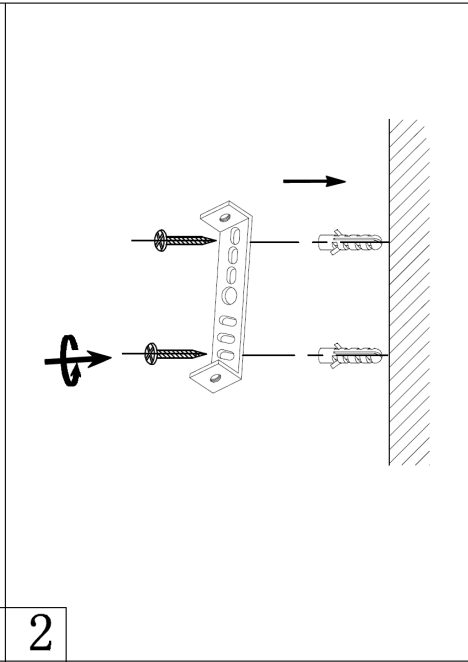

LUCIDE

Item number: 79201/09/30, 79201/09/31

Technical details

Materials used:	metal
Color:	Black/White
Dimmable and how is fixture dimmable	No
Size:	Height: 14 cm
	Length: 14 cm
	Width: 10.5cm
	Net weight: 0.53KG
Power requirements:	220-240V~50Hz
Bulb type and maximum wattage:	SMD LED 9W,in total
Number of bulbs:	36PCS SMD LED + 1PC CREE SMD LED
IP degree:	IP20