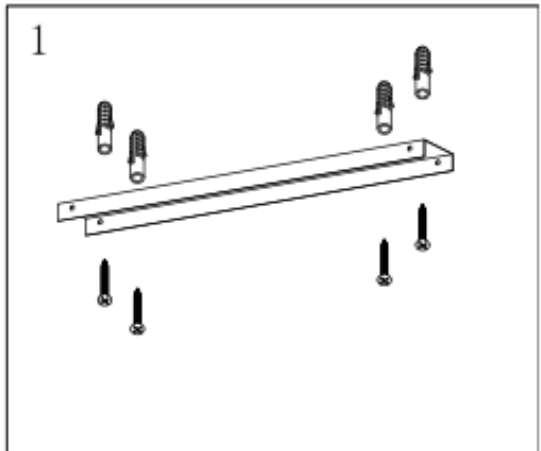

LUCIDE

Item number: 74403/04/30, 74403/04/97

Technical details

Materials used:	Steel+Aluminum+Acrylic
Color:	Sandy Black, Satin Copper
Dimmable and how is fixture dimmable	Yes
Size:	Height: 1800mm
	Length: 100mm
	Width: Φ 1200mm
	Net weight: kg
Power requirements:	220-240V~50Hz
Bulb type and maximum wattage:	LED 4x4W
Number of bulbs:	4PCS
IP degree:	IP20