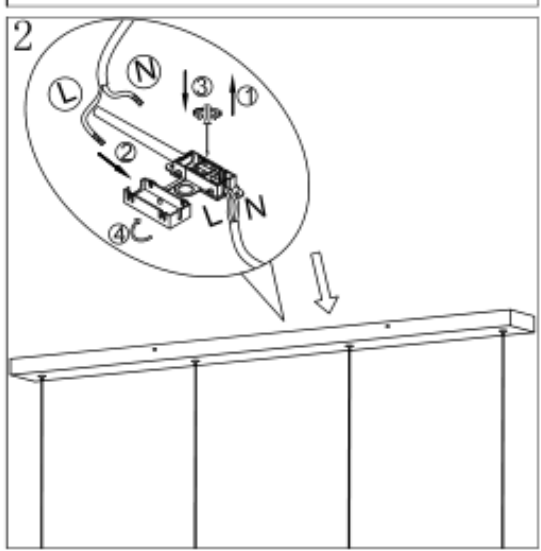

LUCIDE

Item number: 74403/04/30, 74403/04/97

Technical details

Materials used:	Steel+Aluminum+Acrylic
Color:	Sandy Black, Satin Copper
Dimmable and how is fixture dimmable	Yes
Size:	Height: 1800mm
	Length: 100mm
	Width: Φ 1200mm
	Net weight: kg
Power requirements:	220-240V~50Hz
Bulb type and maximum wattage:	LED 4x4W
Number of bulbs:	4PCS
IP degree:	IP20