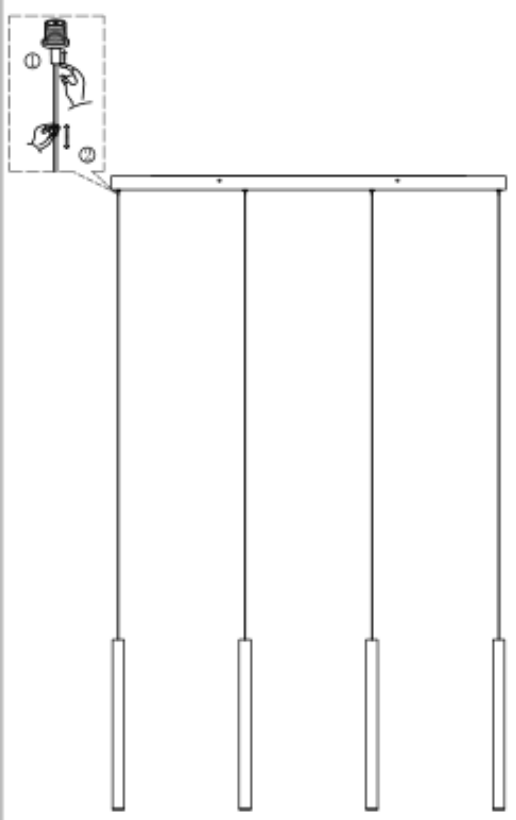

74403/04/30
74403/04/97