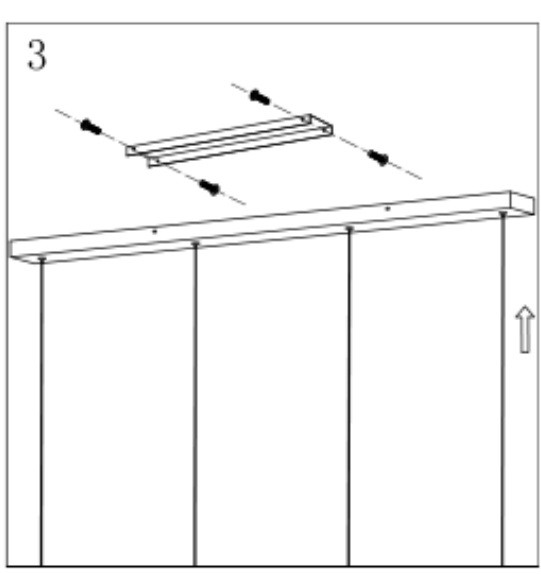

LUCIDE

Item number: 74403/04/30, 74403/04/97

Technical details

Materials used:	Steel+Aluminum+Acrylic
Color:	Sandy Black, Satin Copper
Dimmable and how is fixture dimmable	Yes
Size:	Height: 1800mm
	Length: 100mm
	Width: Φ 1200mm
	Net weight: kg
Power requirements:	220-240V~50Hz
Bulb type and maximum wattage:	LED 4x4W
Number of bulbs:	4PCS
IP degree:	IP20