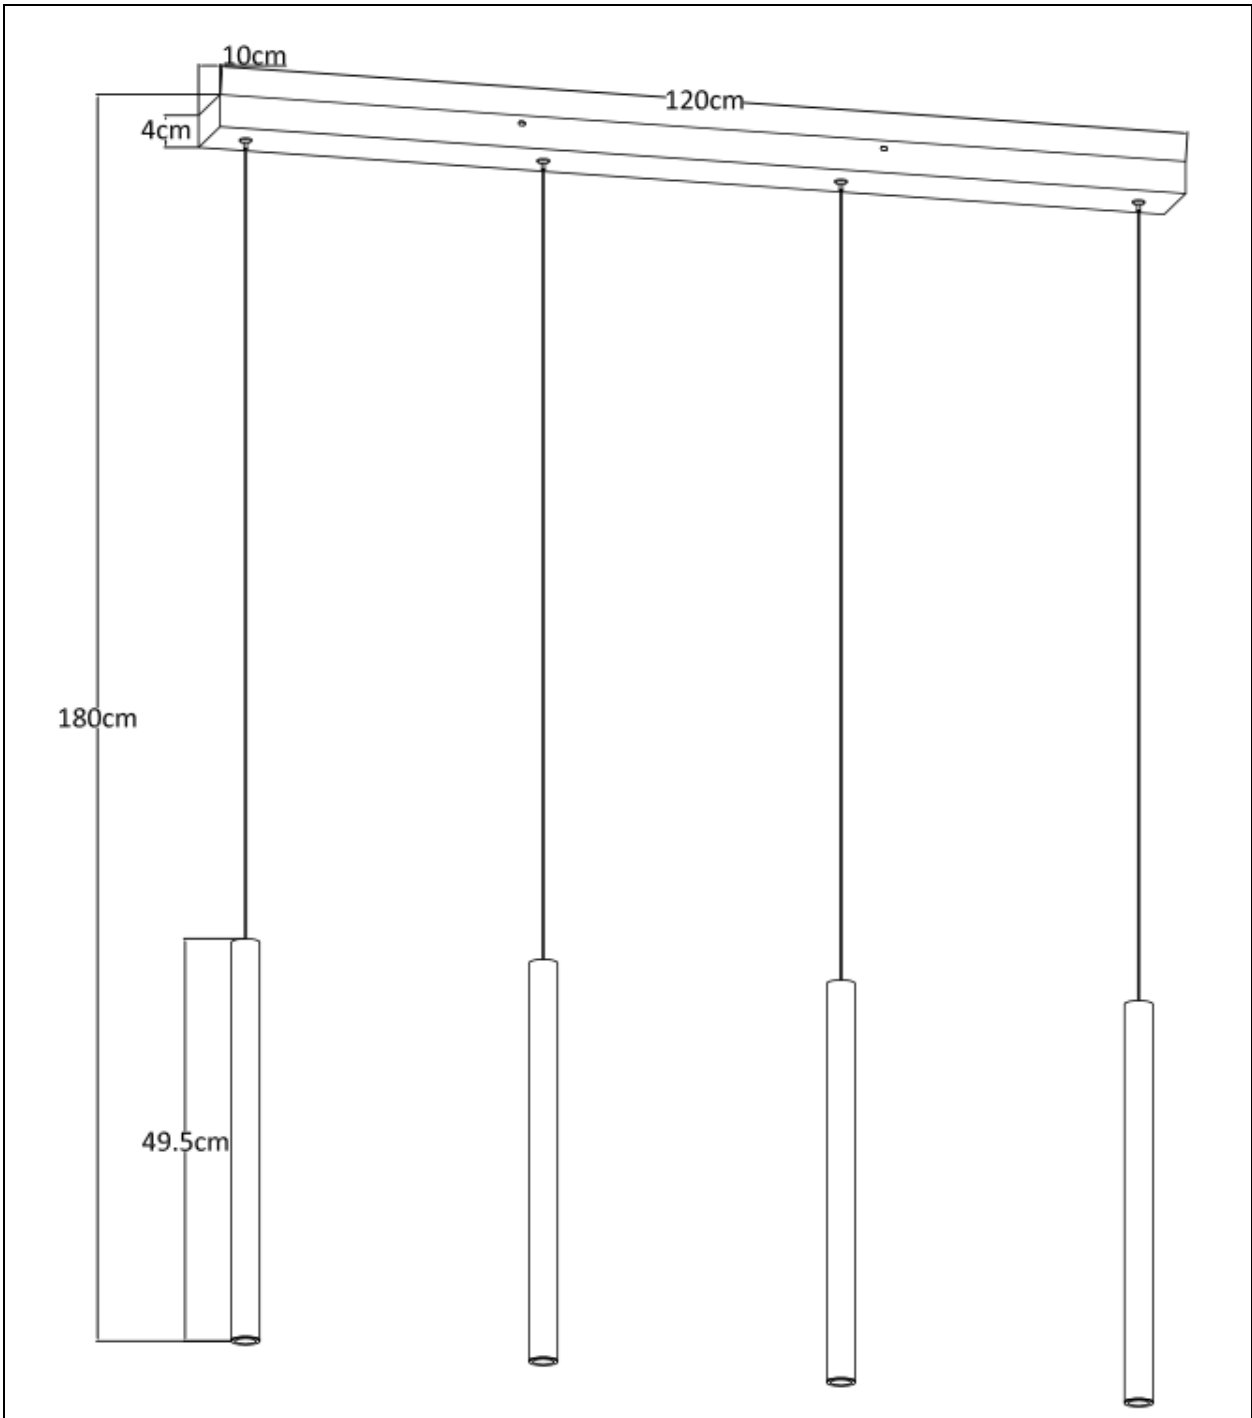

LUCIDE

Item number: 74403/04/30, 74403/04/97

Technical details

Materials used:	Steel+Aluminum+Acrylic
Color:	Sandy Black, Satin Copper
Dimmable and how is fixture dimmable	Yes
Size:	Height: 1800mm
	Length: 100mm
	Width: Φ 1200mm
	Net weight: kg
Power requirements:	220-240V~50Hz
Bulb type and maximum wattage:	LED 4x4W
Number of bulbs:	4PCS
IP degree:	IP20