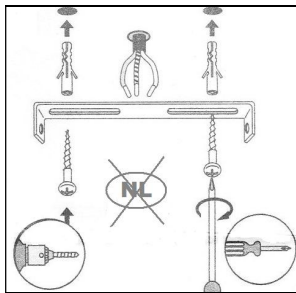

## Technical details

Materials used:	Iron
Color:	Matt Grey
Dimmable and how is fixture dimmable	
Size:	Height: 160 cm
	Length: 70cm
	Width: 70cm
	Net weight: 3.4KG
Power requirements:	220-240V~50Hz
Bulb type and maximum wattage:	E27 Max.60W
Number of bulbs:	1 x E27
IP degree:	IP20