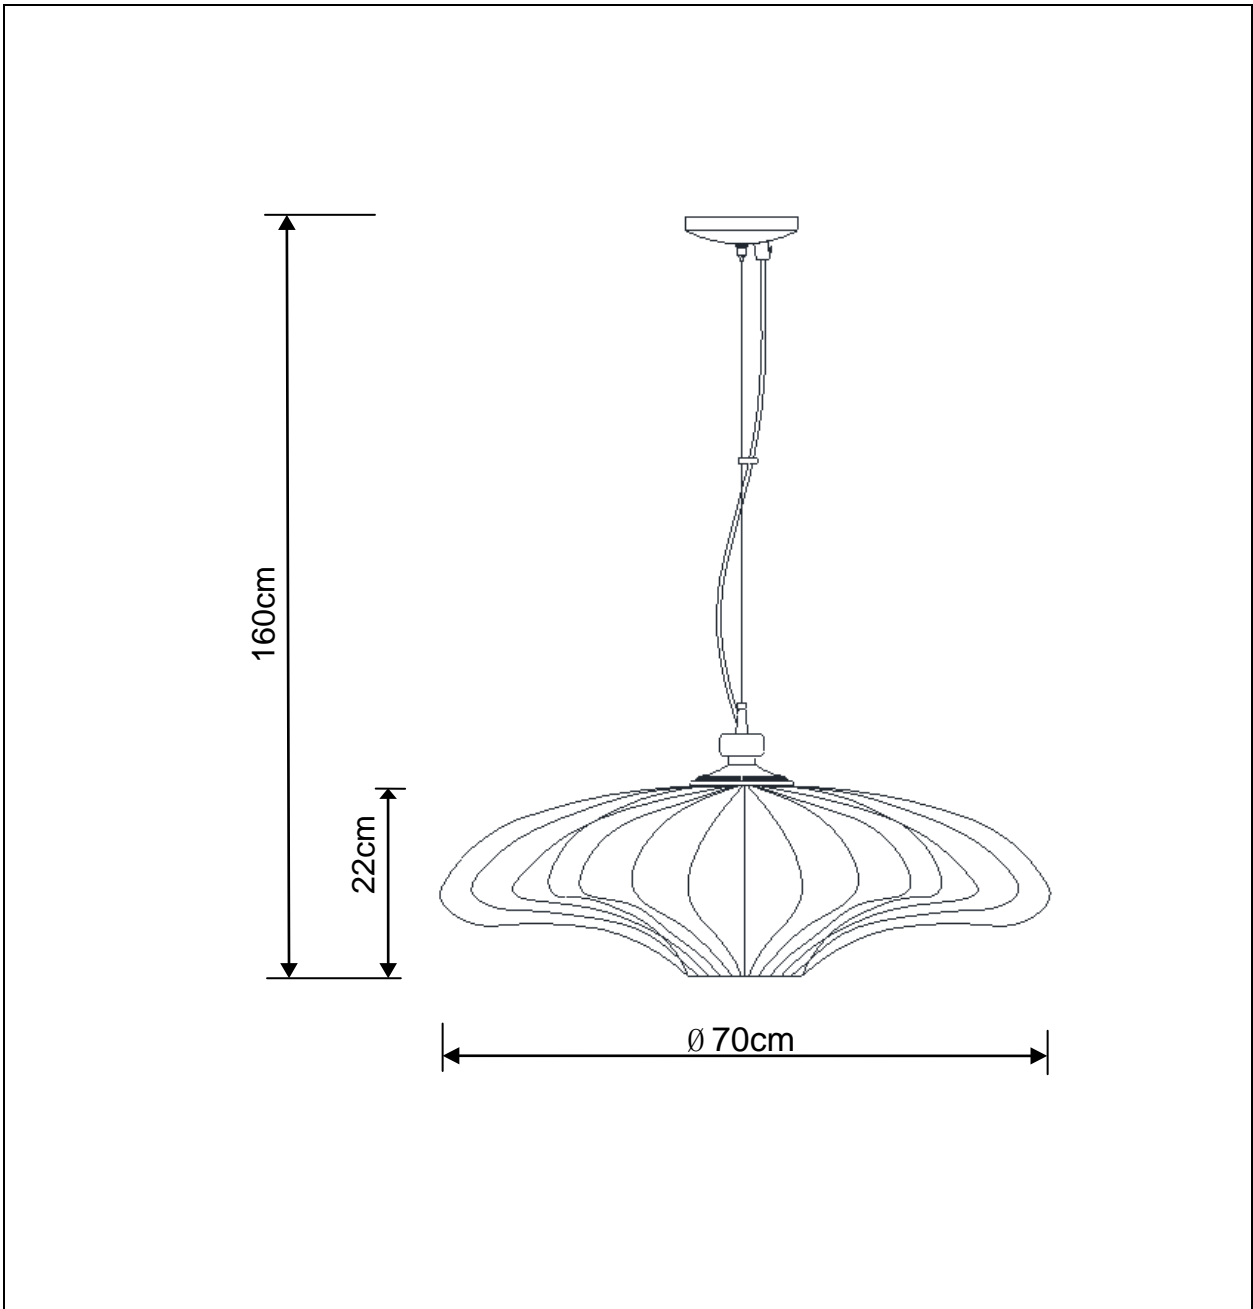

# LUCIDE

Item number:76462/73/51

## Technical details

Materials used:	Iron
Color:	Matt Grey
Dimmable and how is fixture dimmable	
Size:	Height: 160 cm
	Length: 70cm
	Width: 70cm
	Net weight: 3.4KG
Power requirements:	220-240V~50Hz
Bulb type and maximum wattage:	E27 Max.60W
Number of bulbs:	1 x E27
IP degree:	IP20