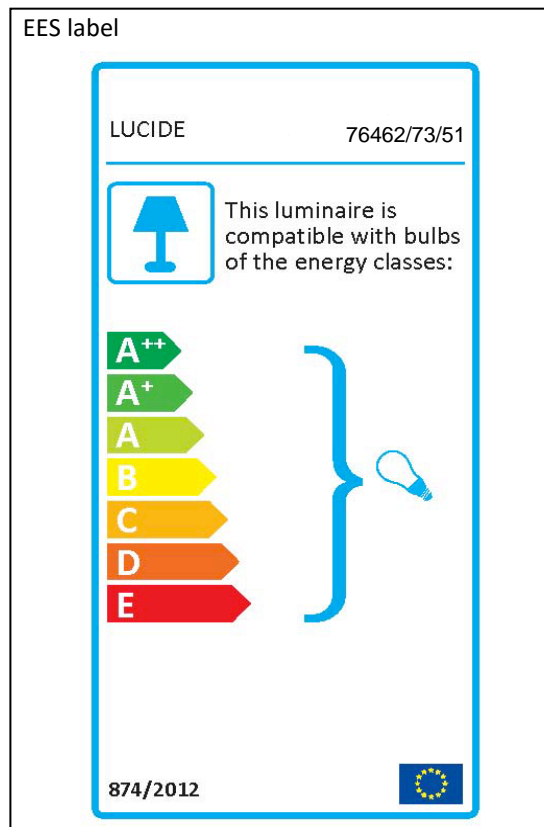

Von der Garantie ausgenommen: 1. Gebrochene Glasteile der Fassung werden nur innerhalb von 14 Tagen ab Kauf durch den Endkunden ersetzt. 2. Normaler Verschleiß, Verfärbungen aufgrund des normalen Gebrauchs. 3. Beschädigungen aufgrund externer Ursachen wie Feuer, Wasser, unsachgemäße Nutzung/ Installation oder Wartung des Produkts.

Kunden müssen das defekte Produkt/Teil und den Originalkaufbeleg einsenden, um Garantieansprüche geltend zu machen.

Deklaracja gwarancji:

LucideNV gwarantuje, że dostarczone produkty będą wolne od defektów materiałowych oraz produkcyjnych przez okres 2 lat od daty zakupu przez użytkownika końcowego, jeżeli urządzenie jest zainstalowane i prawidłowo utrzymywane zgodnie z instrukcją obsługi.

Wyłączenie z gwarancji: 1. Rozbite szkło zostanie wymienione tylko do 14 dni od momentu zakupu przez użytkownika końcowego. 2. Normalne zużycie, utrata koloru w wyniku normalnego użytkowania. 3. Uszkodzenie spowodowane czynnikami zewnętrznymi takimi, jak ogień, woda, nieprawidłowe używanie/ instalacja lub utrzymywanie produktu.

W celu uzyskania gwarancji klient musi zwrócić uszkodzony przedmiot oraz oryginalny dowód zakupu.

Other languages of the manual and further explanations can be found on our website.