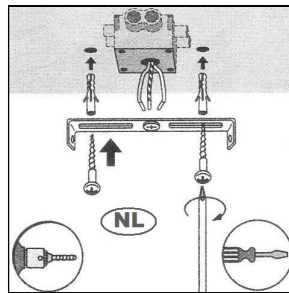

## Technical details

Materials used:	Iron
Color:	Matt Grey
Dimmable and how is fixture dimmable	
Size:	Height: 160 cm
	Length: 70cm
	Width: 70cm
	Net weight: 3.4KG
Power requirements:	220-240V~50Hz
Bulb type and maximum wattage:	E27 Max.60W
Number of bulbs:	1 x E27
IP degree:	IP20