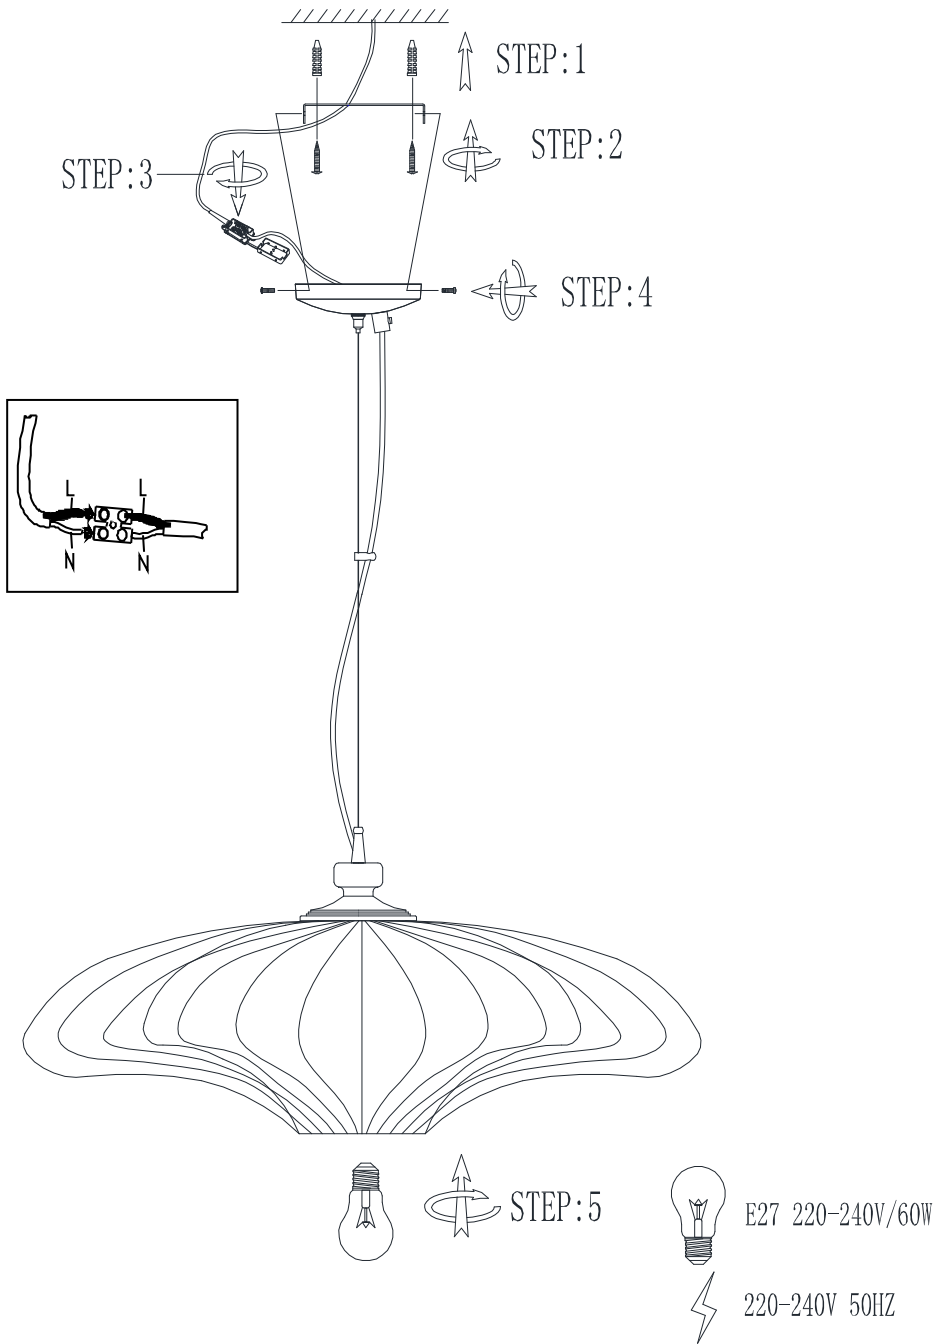

# LUCIDE

Item number:76462/73/51

## Technical details

Materials used:	Iron
Color:	Matt Grey
Dimmable and how is fixture dimmable	
Size:	Height: 160 cm
	Length: 70cm
	Width: 70cm
	Net weight: 3.4KG
Power requirements:	220-240V~50Hz
Bulb type and maximum wattage:	E27 Max.60W
Number of bulbs:	1 x E27
IP degree:	IP20