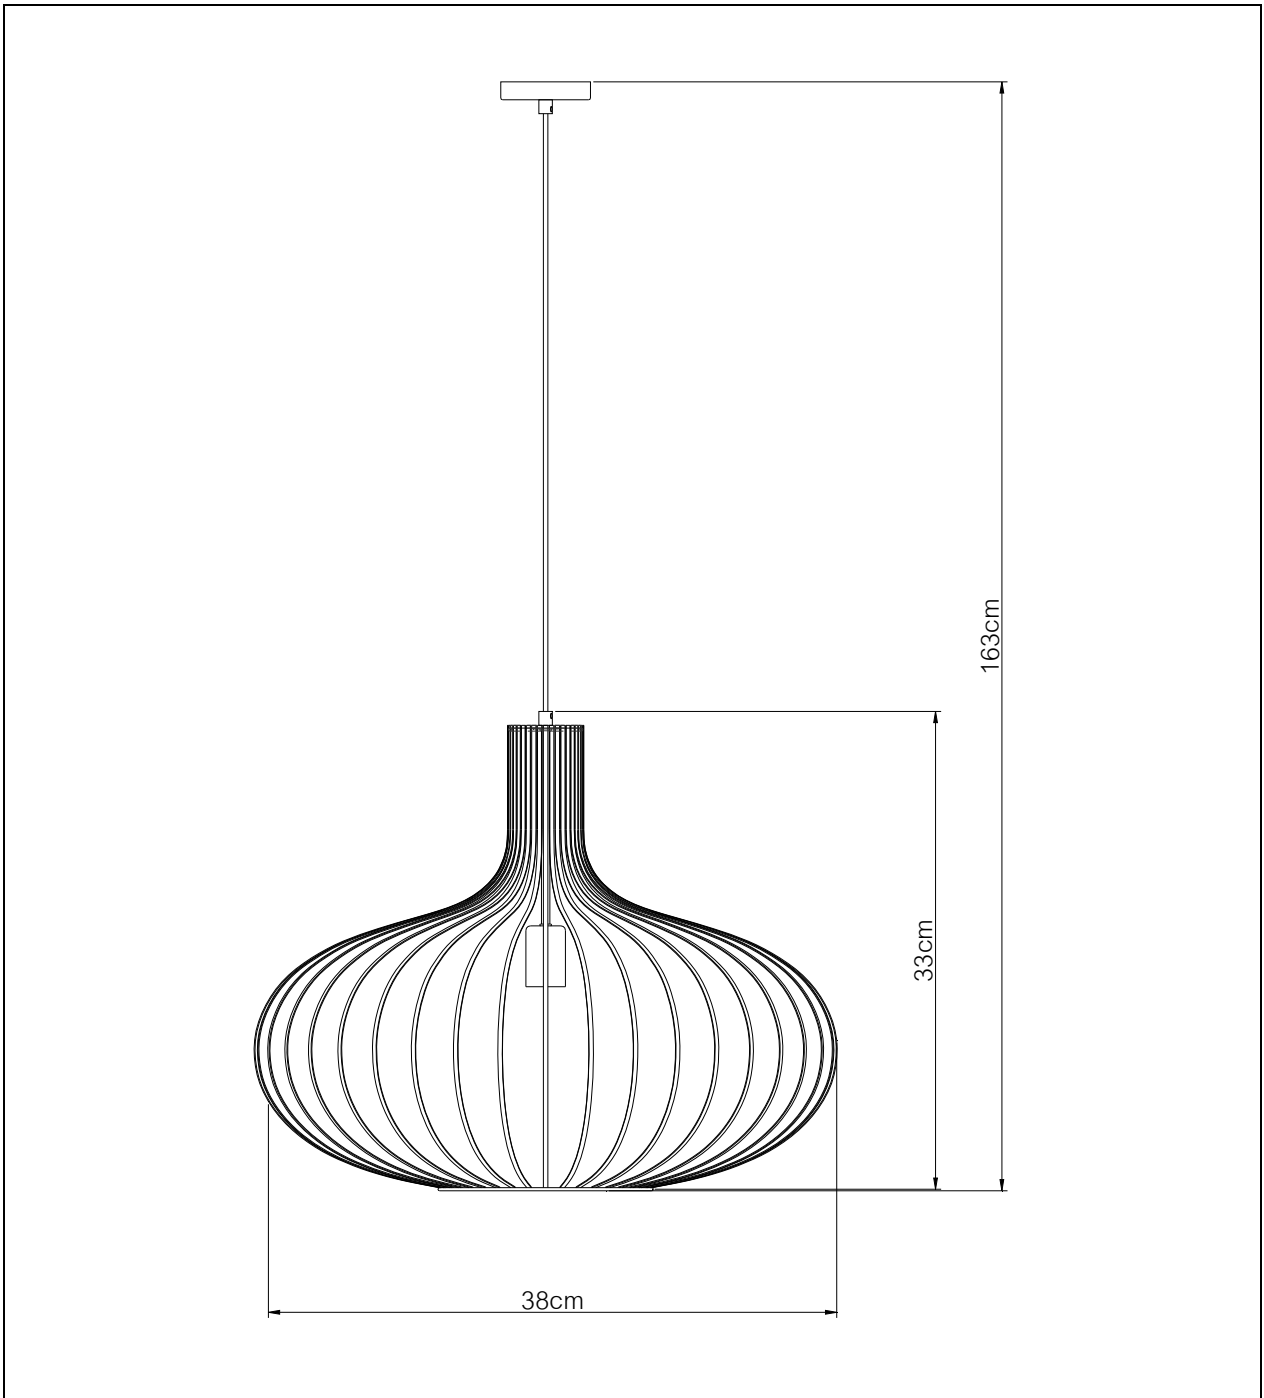

LUCIDE

Item number: 78393/38/66

Technical details

Materials used:	Metal
Color:	Pink
Dimmable and how is fixture dimmable	
Size:	Height: 163cm
	Length: 38cm
	Width: 38cm
	Net weight: 1.0kgs
Power requirements:	220-240V~50Hz
Bulb type and maximum wattage:	E27 Max 60W
Number of bulbs:	1XE27
IP degree:	IP20