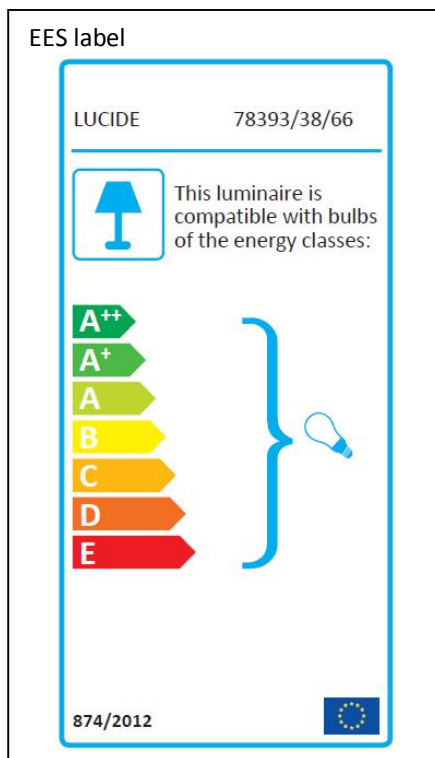

Von der Garantie ausgenommen: 1. Gebrochene Glasteile der Fassung werden nur innerhalb von 14 Tagen ab Kauf durch den Endkunden ersetzt. 2. Normaler Verschleiß, Verfärbungen aufgrund des normalen Gebrauchs. 3. Beschädigungen aufgrund externer Ursachen wie Feuer, Wasser, unsachgemäße Nutzung/ Installation oder Wartung des Produkts.

Kunden müssen das defekte Produkt/Teil und den Originalkaufbeleg einsenden, um Garantieansprüche geltend zu machen.

Deklaracja gwarancji:

LucideNV gwarantuje, że dostarczone produkty będą wolne od defektów materiałowych oraz produkcyjnych przez okres 2 lat od daty zakupu przez użytkownika końcowego, jeżeli urządzenie jest zainstalowane i prawidłowo utrzymywane zgodnie z instrukcją obsługi.

Wyłączenie z gwarancji: 1. Rozbite szkło zostanie wymienione tylko do 14 dni od momentu zakupu przez użytkownika końcowego. 2. Normalne zużycie, utrata koloru w wyniku normalnego użytkowania. 3. Uszkodzenie spowodowane czynnikami zewnętrznymi takimi, jak ogień, woda, nieprawidłowe używanie/ instalacja lub utrzymywanie produktu.

W celu uzyskania gwarancji klient musi zwrócić uszkodzony przedmiot oraz oryginalny dowód zakupu.

Other languages of the manual and further explanations can be found on our website.