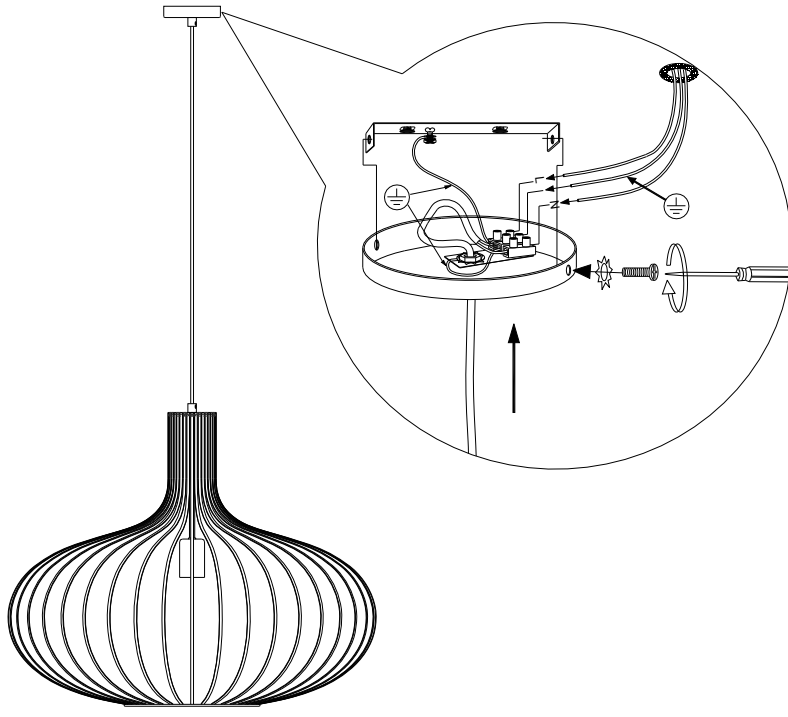

LUCIDE

Item number: 78393/38/66

Technical details

Materials used:	Metal
Color:	Pink
Dimmable and how is fixture dimmable	
Size:	Height: 163cm
	Length: 38cm
	Width: 38cm
	Net weight: 1.0kgs
Power requirements:	220-240V~50Hz
Bulb type and maximum wattage:	E27 Max 60W
Number of bulbs:	1XE27
IP degree:	IP20