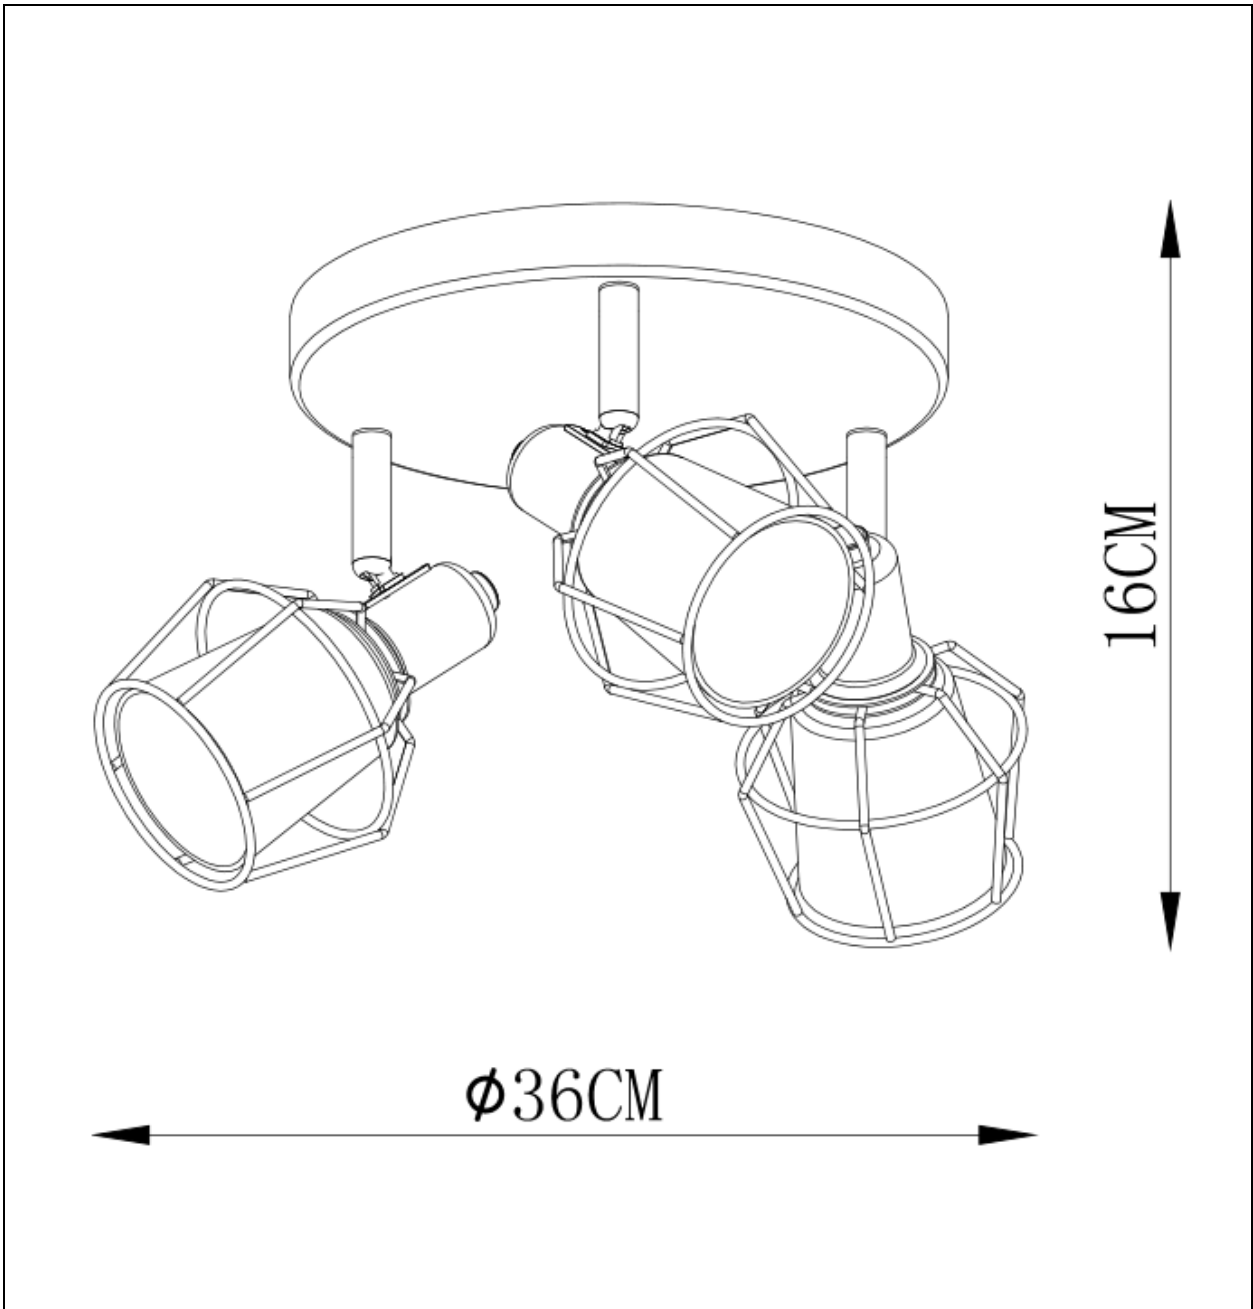

LUCIDE

Item number: 77977/13/30

Technical details

Materials used:	Iron+glass
Color:	black+brushed brass+smoked color glass
Dimmable and how is fixture dimmable	
Size:	Height: 16CM
	Length: 36CM
	Width: 36CM
	Net weight: 1.0 KGS
Power requirements:	220-240V~50Hz
Bulb type and maximum wattage:	E14 Max.25W
Number of bulbs:	3 x E14
IP degree:	IP 20