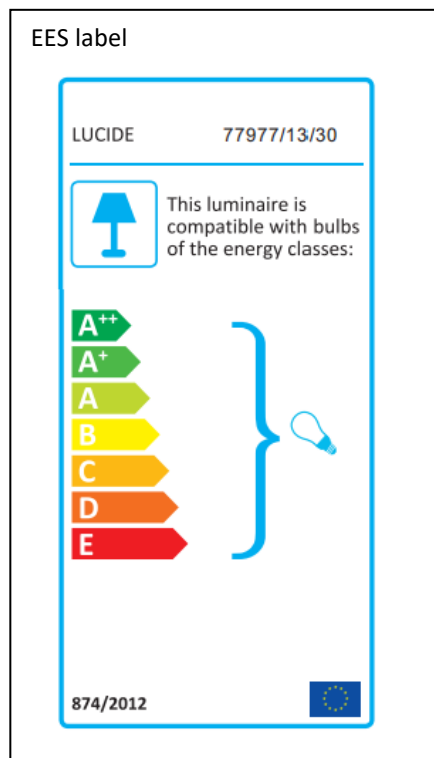

Von der Garantie ausgenommen: 1. Gebrochene Glasteile der Fassung werden nur innerhalb von 14 Tagen ab Kauf durch den Endkunden ersetzt. 2. Normaler Verschleiß, Verfärbungen aufgrund des normalen Gebrauchs. 3. Beschädigungen aufgrund externer Ursachen wie Feuer, Wasser, unsachgemäße Nutzung/ Installation oder Wartung des Produkts.

Kunden müssen das defekte Produkt/Teil und den Originalkaufbeleg einsenden, um Garantieansprüche geltend zu machen.

Deklaracja gwarancji:

LucideNV gwarantuje, że dostarczone produkty będą wolne od defektów materiałowych oraz produkcyjnych przez okres 2 lat od daty zakupu przez użytkownika końcowego, jeżeli urządzenie jest zainstalowane i prawidłowo utrzymywane zgodnie z instrukcją obsługi.

Wyłączenie z gwarancji: 1. Rozbite szkło zostanie wymienione tylko do 14 dni od momentu zakupu przez użytkownika końcowego. 2. Normalne zużycie, utrata koloru w wyniku normalnego użytkowania. 3. Uszkodzenie spowodowane czynnikami zewnętrznymi takimi, jak ogień, woda, nieprawidłowe używanie/ instalacja lub utrzymywanie produktu.

W celu uzyskania gwarancji klient musi zwrócić uszkodzony przedmiot oraz oryginalny dowód zakupu.

Other languages of the manual and further explanations can be found on our website.