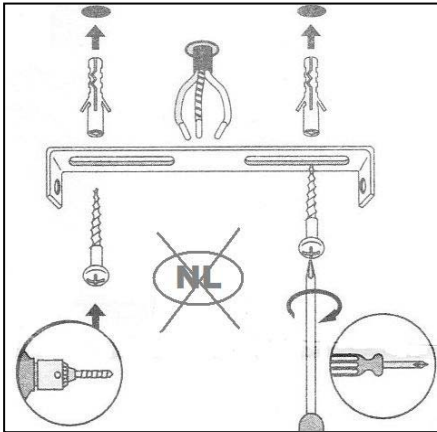

## Technical details

Materials used:	Iron+glass
Color:	black+brushed brass+smoked color glass
Dimmable and how is fixture dimmable	
Size:	Height: 16CM
	Length: 36CM
	Width: 36CM
	Net weight: 1.0 KGS
Power requirements:	220-240V~50Hz
Bulb type and maximum wattage:	E14 Max.25W
Number of bulbs:	3 x E14
IP degree:	IP 20