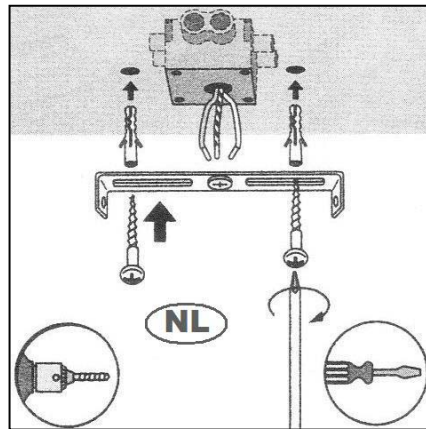

## Technical details

Materials used:	Iron+glass
Color:	black+brushed brass+smoked color glass
Dimmable and how is fixture dimmable	
Size:	Height: 16CM
	Length: 36CM
	Width: 36CM
	Net weight: 1.0 KGS
Power requirements:	220-240V~50Hz
Bulb type and maximum wattage:	E14 Max.25W
Number of bulbs:	3 x E14
IP degree:	IP 20