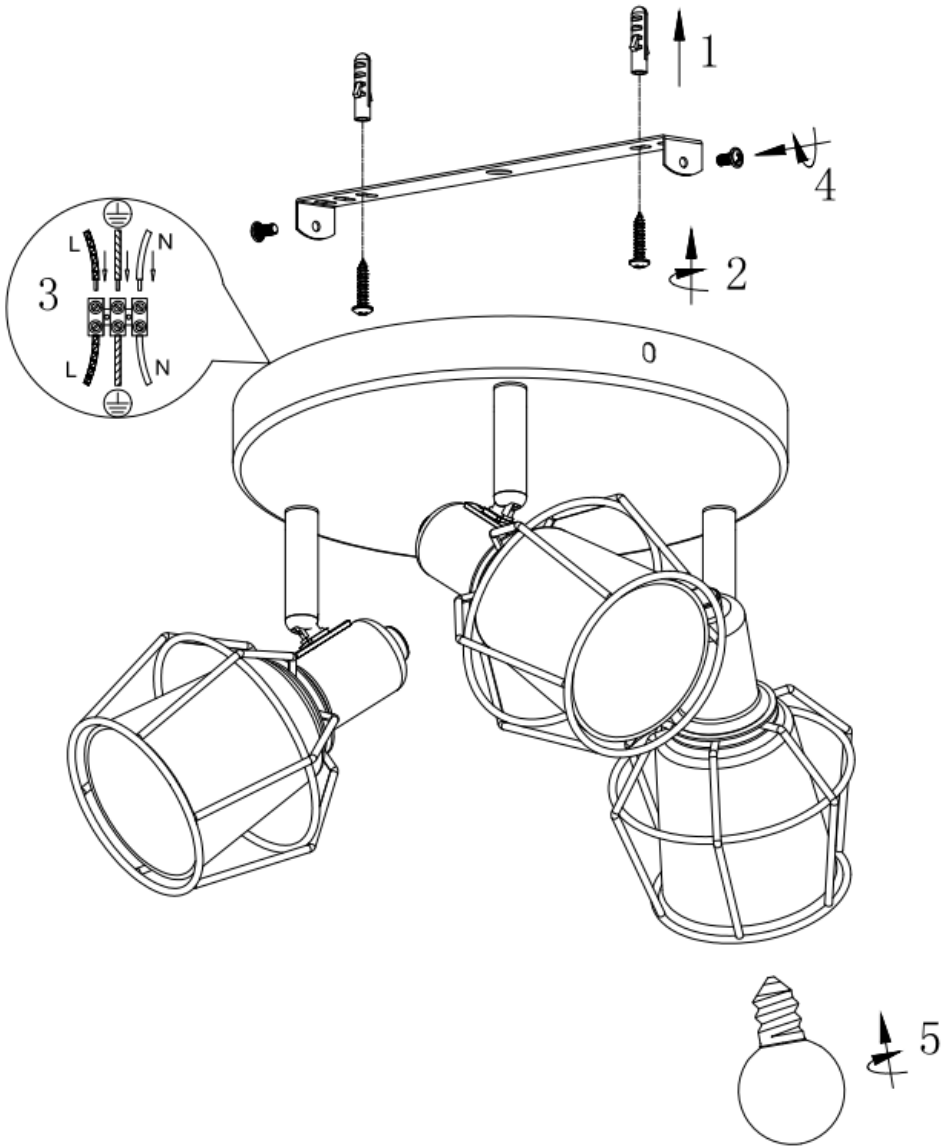

## Technical details

Materials used:	Iron+glass
Color:	black+brushed brass+smoked color glass
Dimmable and how is fixture dimmable	
Size:	Height: 16CM
	Length: 36CM
	Width: 36CM
	Net weight: 1.0 KGS
Power requirements:	220-240V~50Hz
Bulb type and maximum wattage:	E14 Max.25W
Number of bulbs:	3 x E14
IP degree:	IP 20